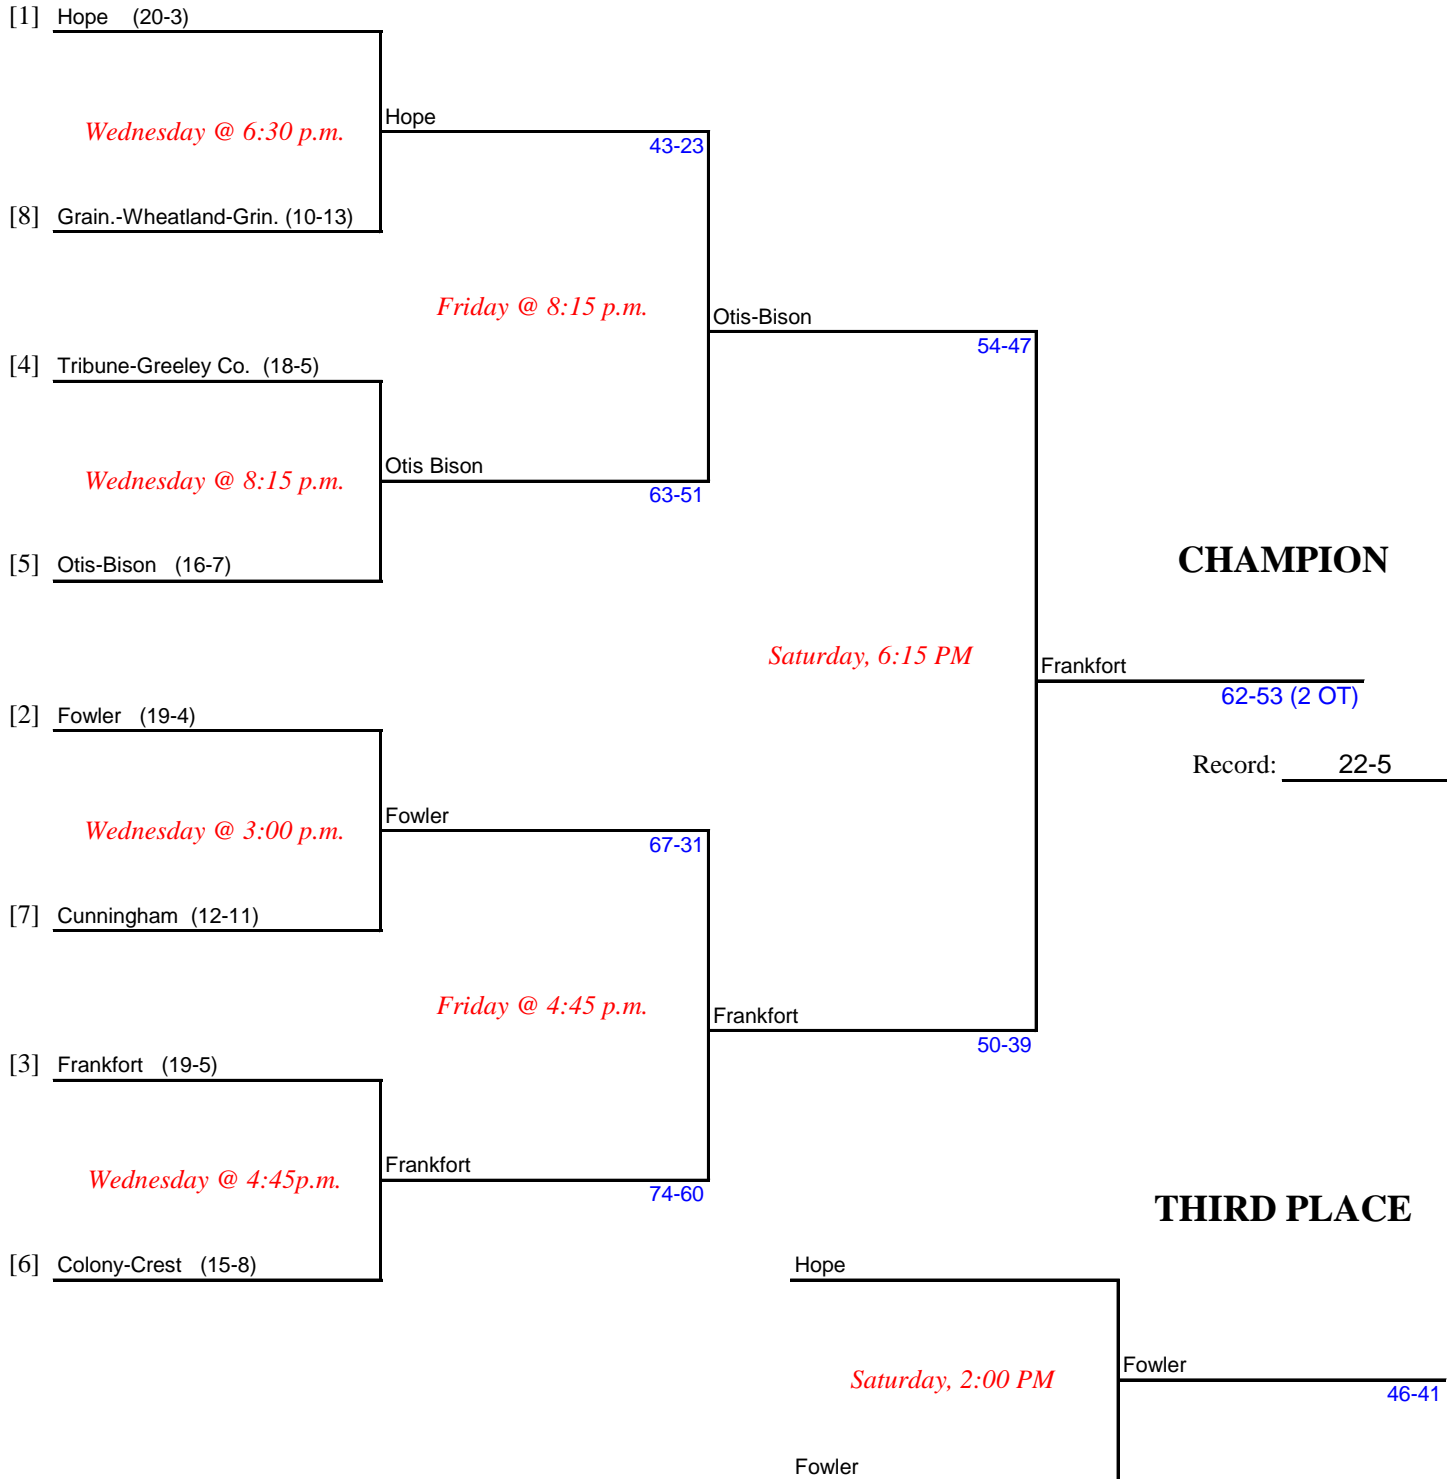

Kansas State High School Activities Association
OFFICIAL TOURNAMENT BRACKET
STATE BASKETBALL TOURNAMENT - MARCH 7-10, 2012

Fort Hays State University

Manager: Brad Haynes

*Gates open one hour before the first game. No artificial
noisemakers are permitted in the facility.*

BOYS CLASS 1A-DII