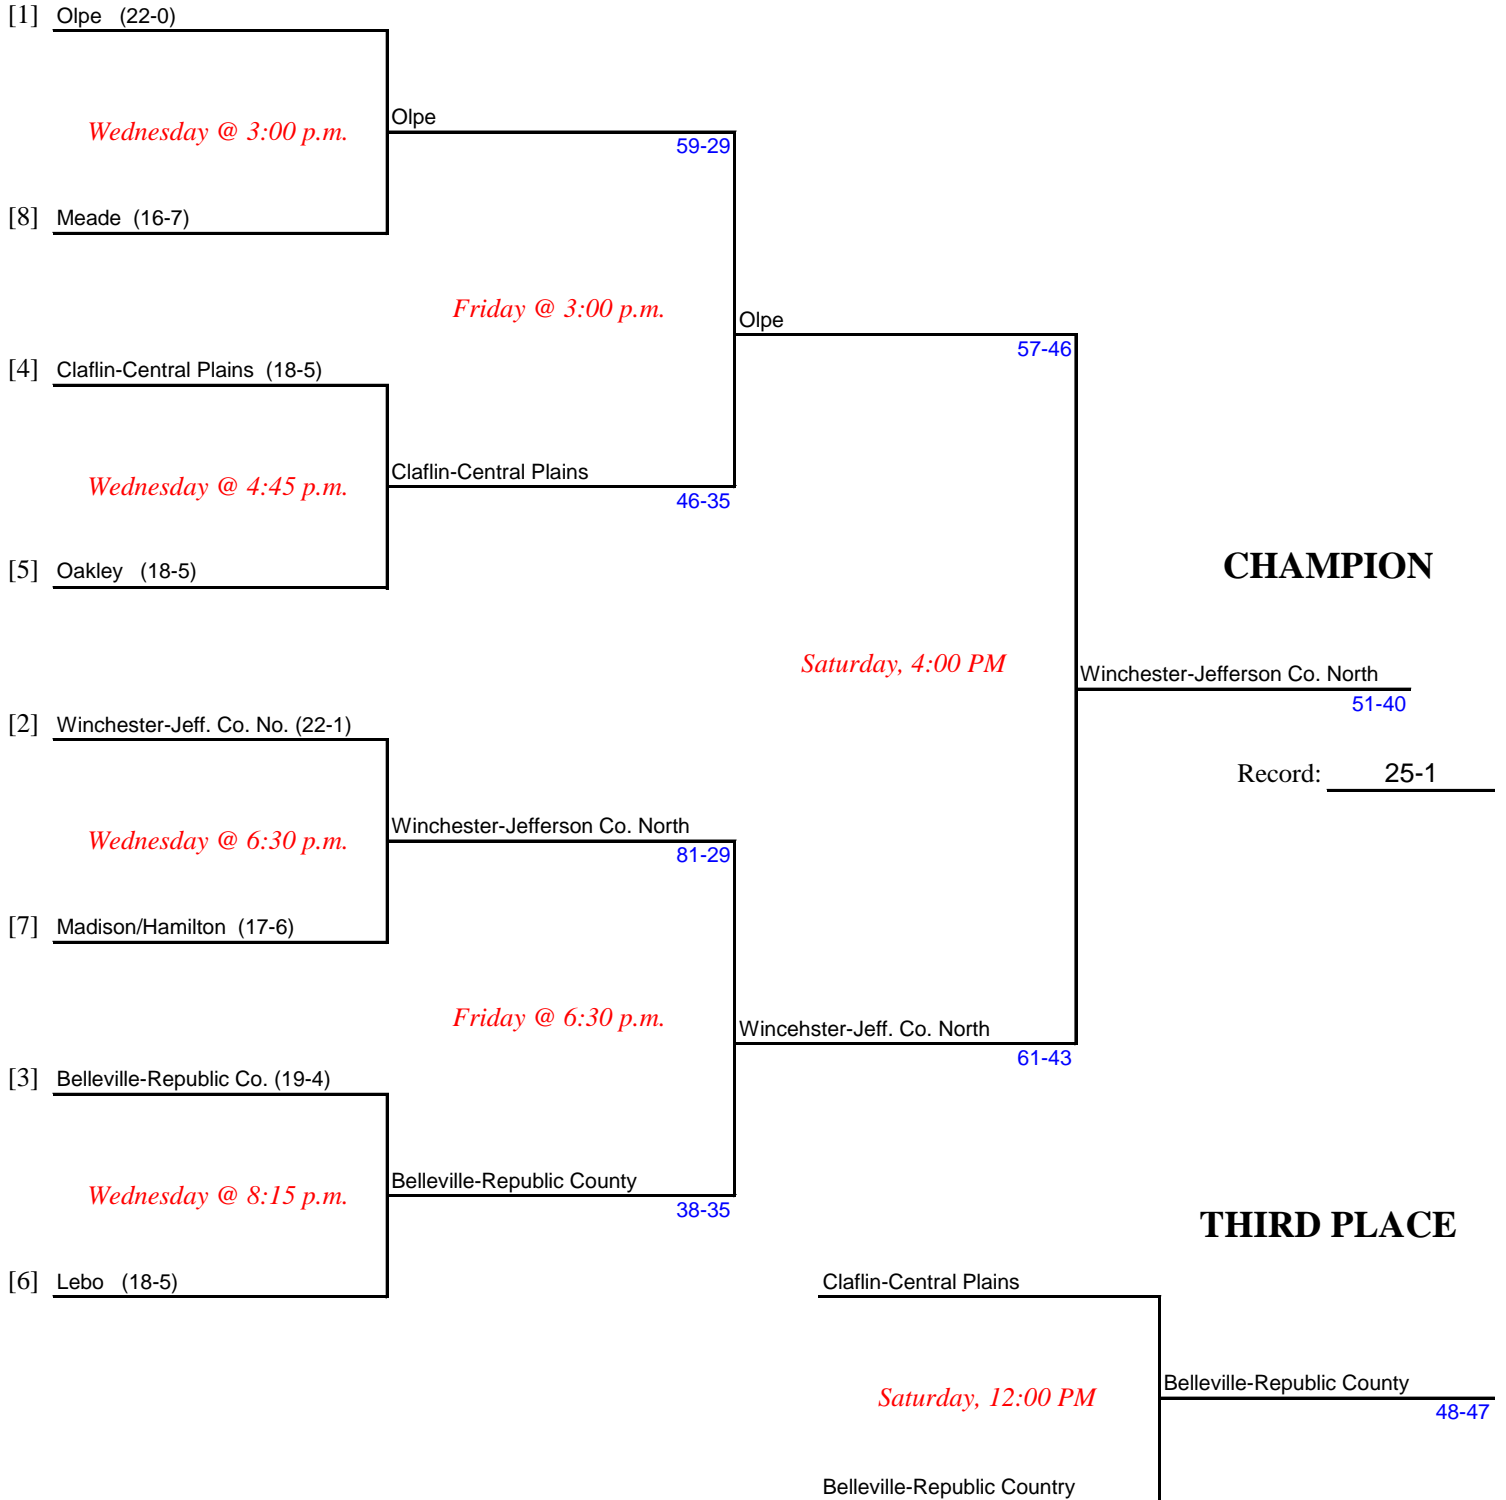

Kansas State High School Activities Association
OFFICIAL TOURNAMENT BRACKET
STATE BASKETBALL TOURNAMENT - MARCH 7-10, 2012

Manhattan, Bramlage Coliseum

Manager: Karen Hibbard

*Gates open one hour before the first game. No artificial
noisemakers are permitted in the facility.*

GIRLS CLASS 2A