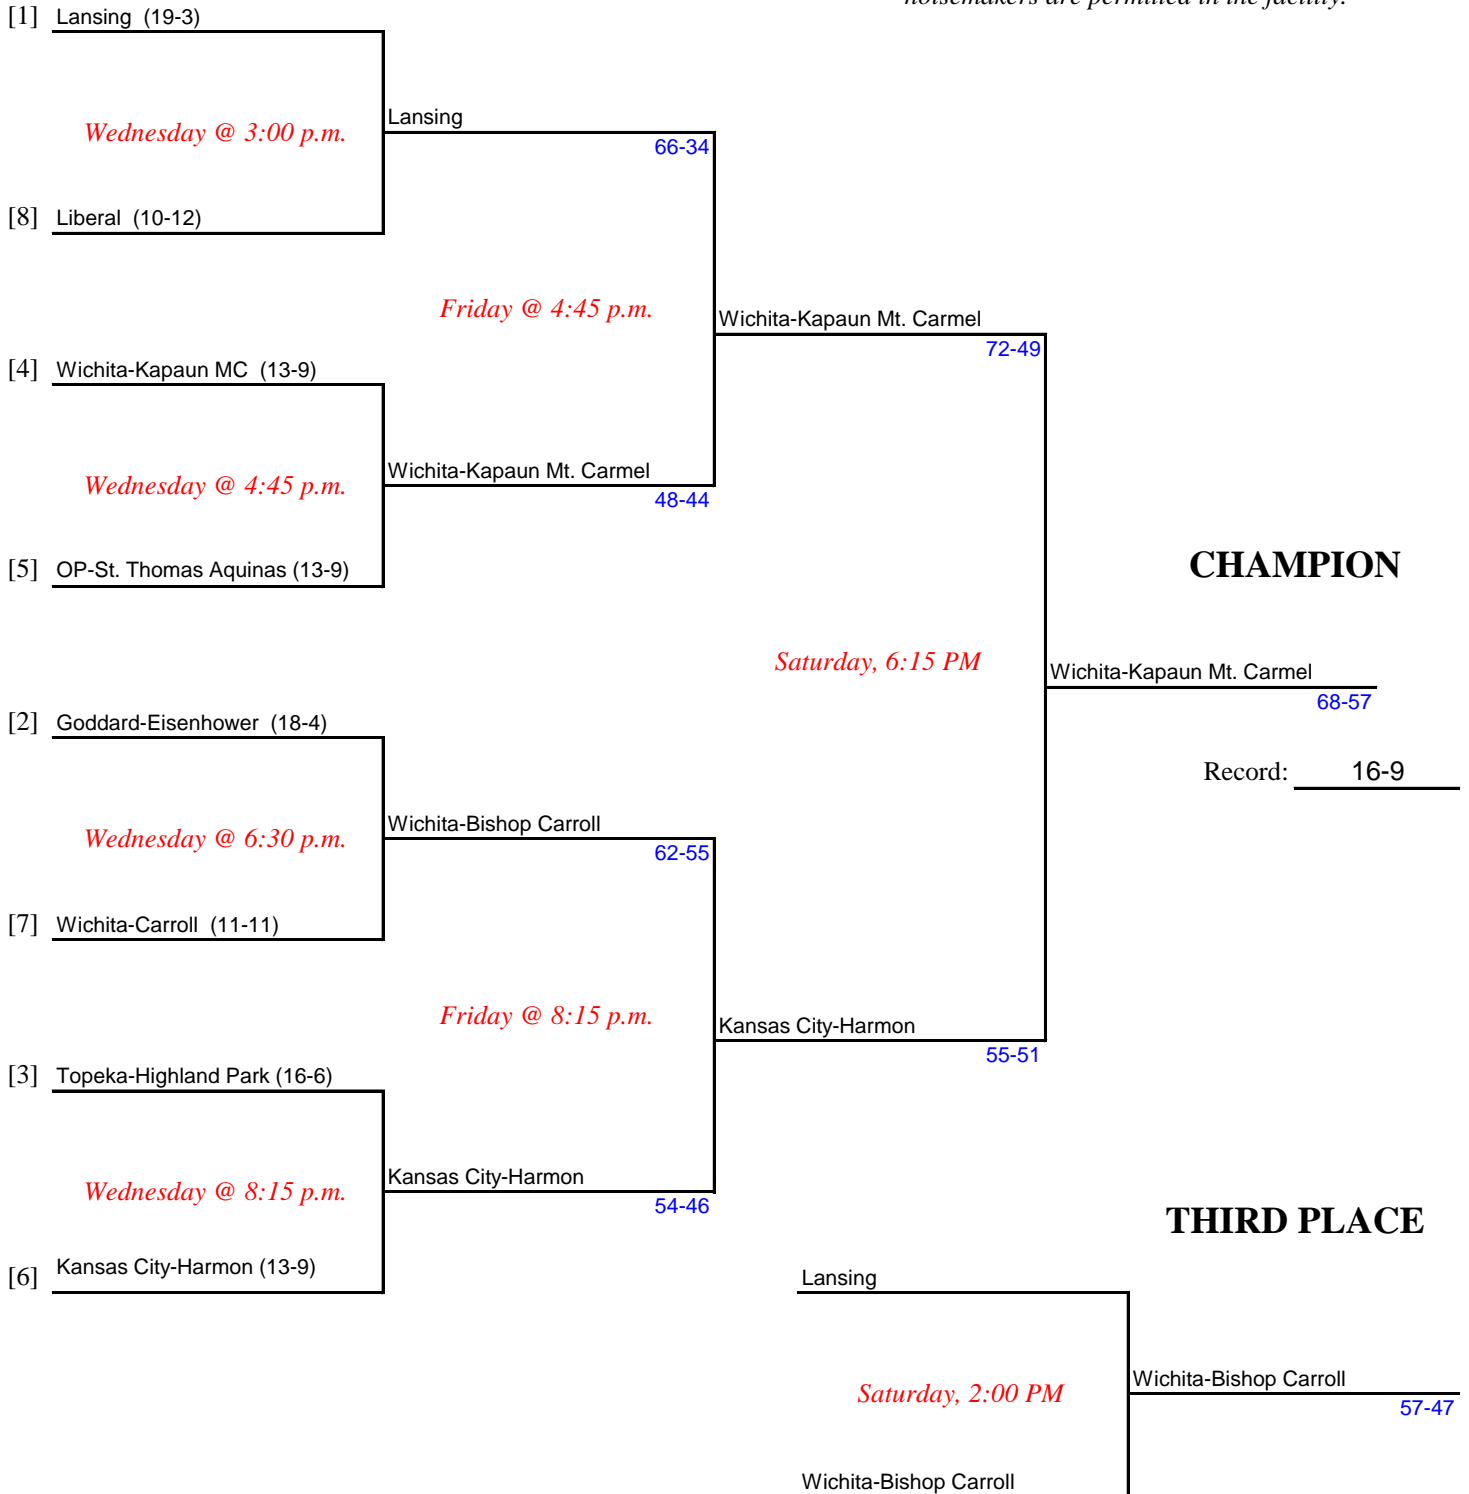

Kansas State High School Activities Association
OFFICIAL TOURNAMENT BRACKET
STATE BASKETBALL TOURNAMENT - MARCH 7-10, 2012

Topeka-Expocentre

Manager: Shaun Rice

*Gates open one hour before the first game. No artificial
noisemakers are permitted in the facility.*

BOYS CLASS 5A