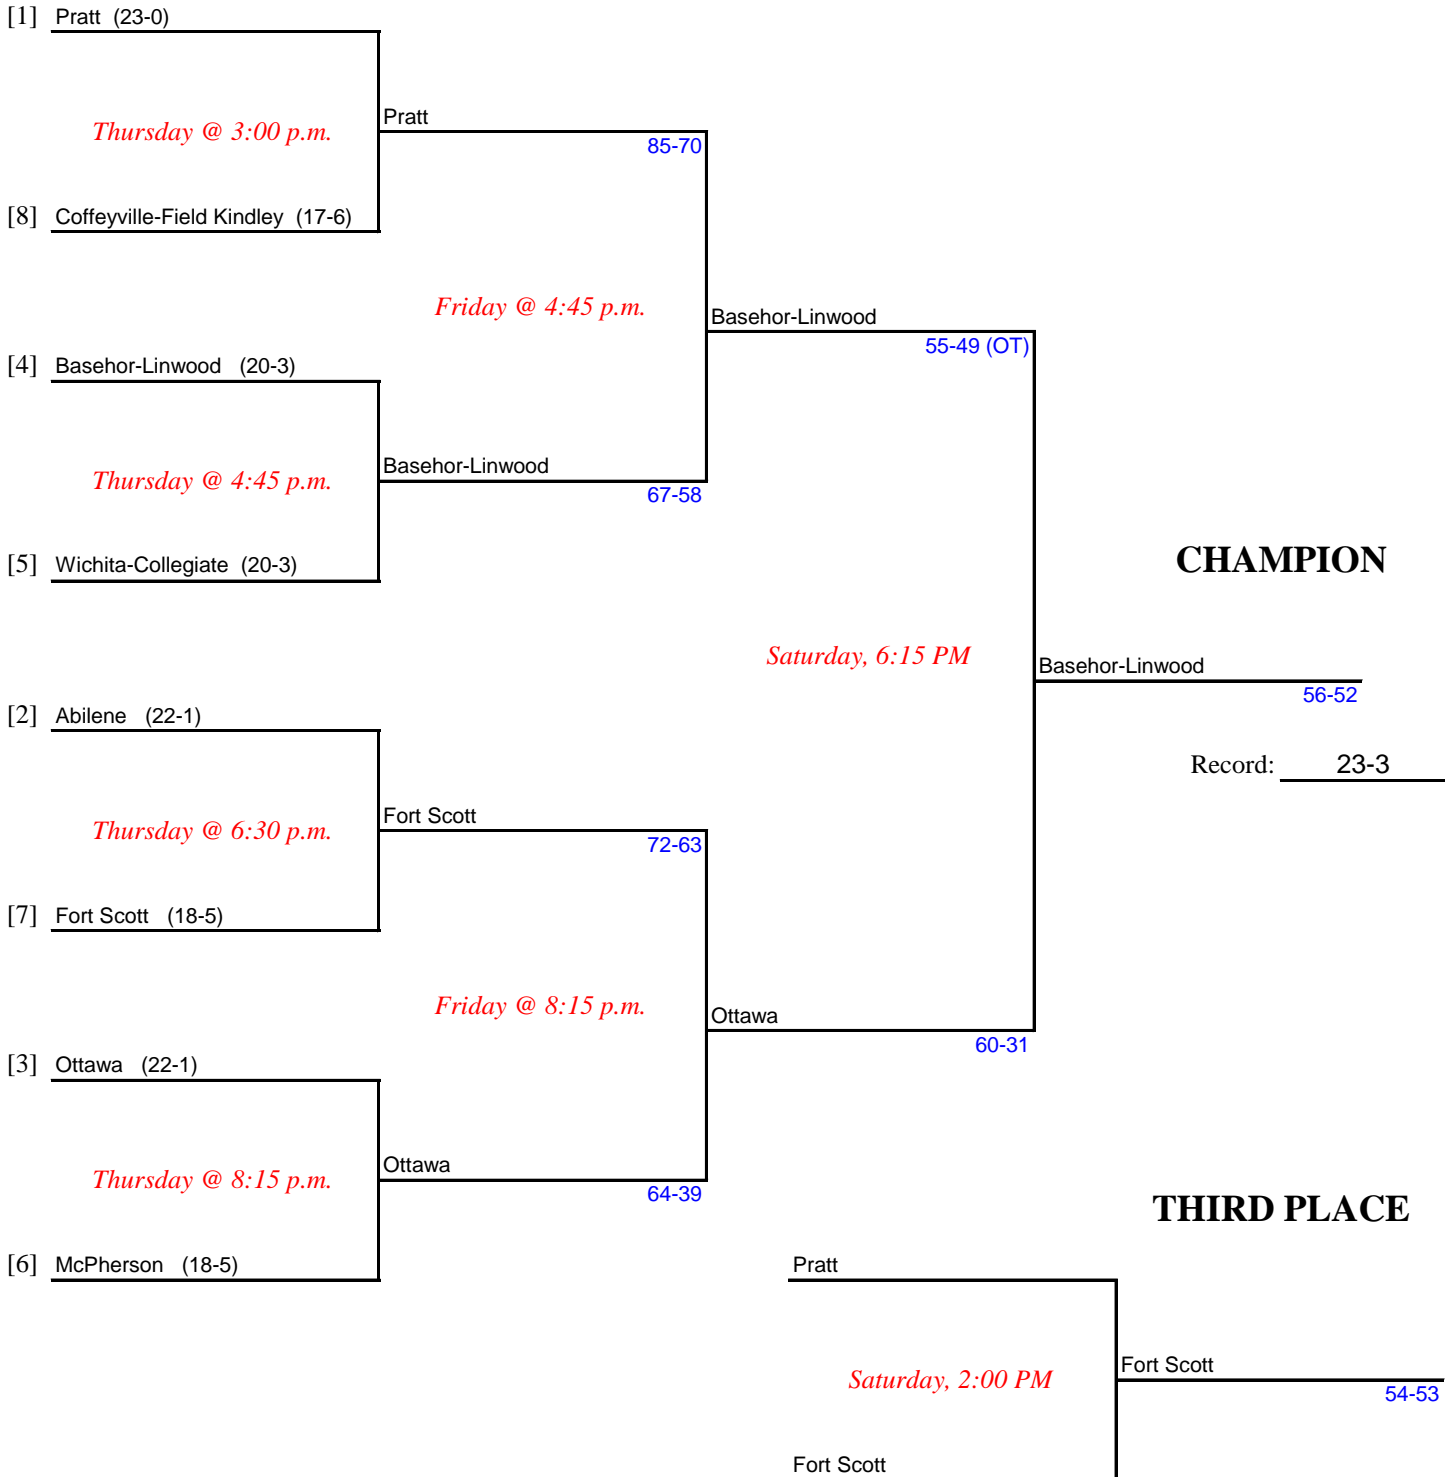

GIRLS CLASS 4A

Kansas State High School Activities Association
OFFICIAL TOURNAMENT BRACKET
STATE BASKETBALL TOURNAMENT - MARCH 7-10, 2012

Bicentennial Center, Salina

BOYS CLASS 4A

Manager: Chris Bird

*Gates open one hour before the first game. No artificial
noisemakers are permitted in the facility.*