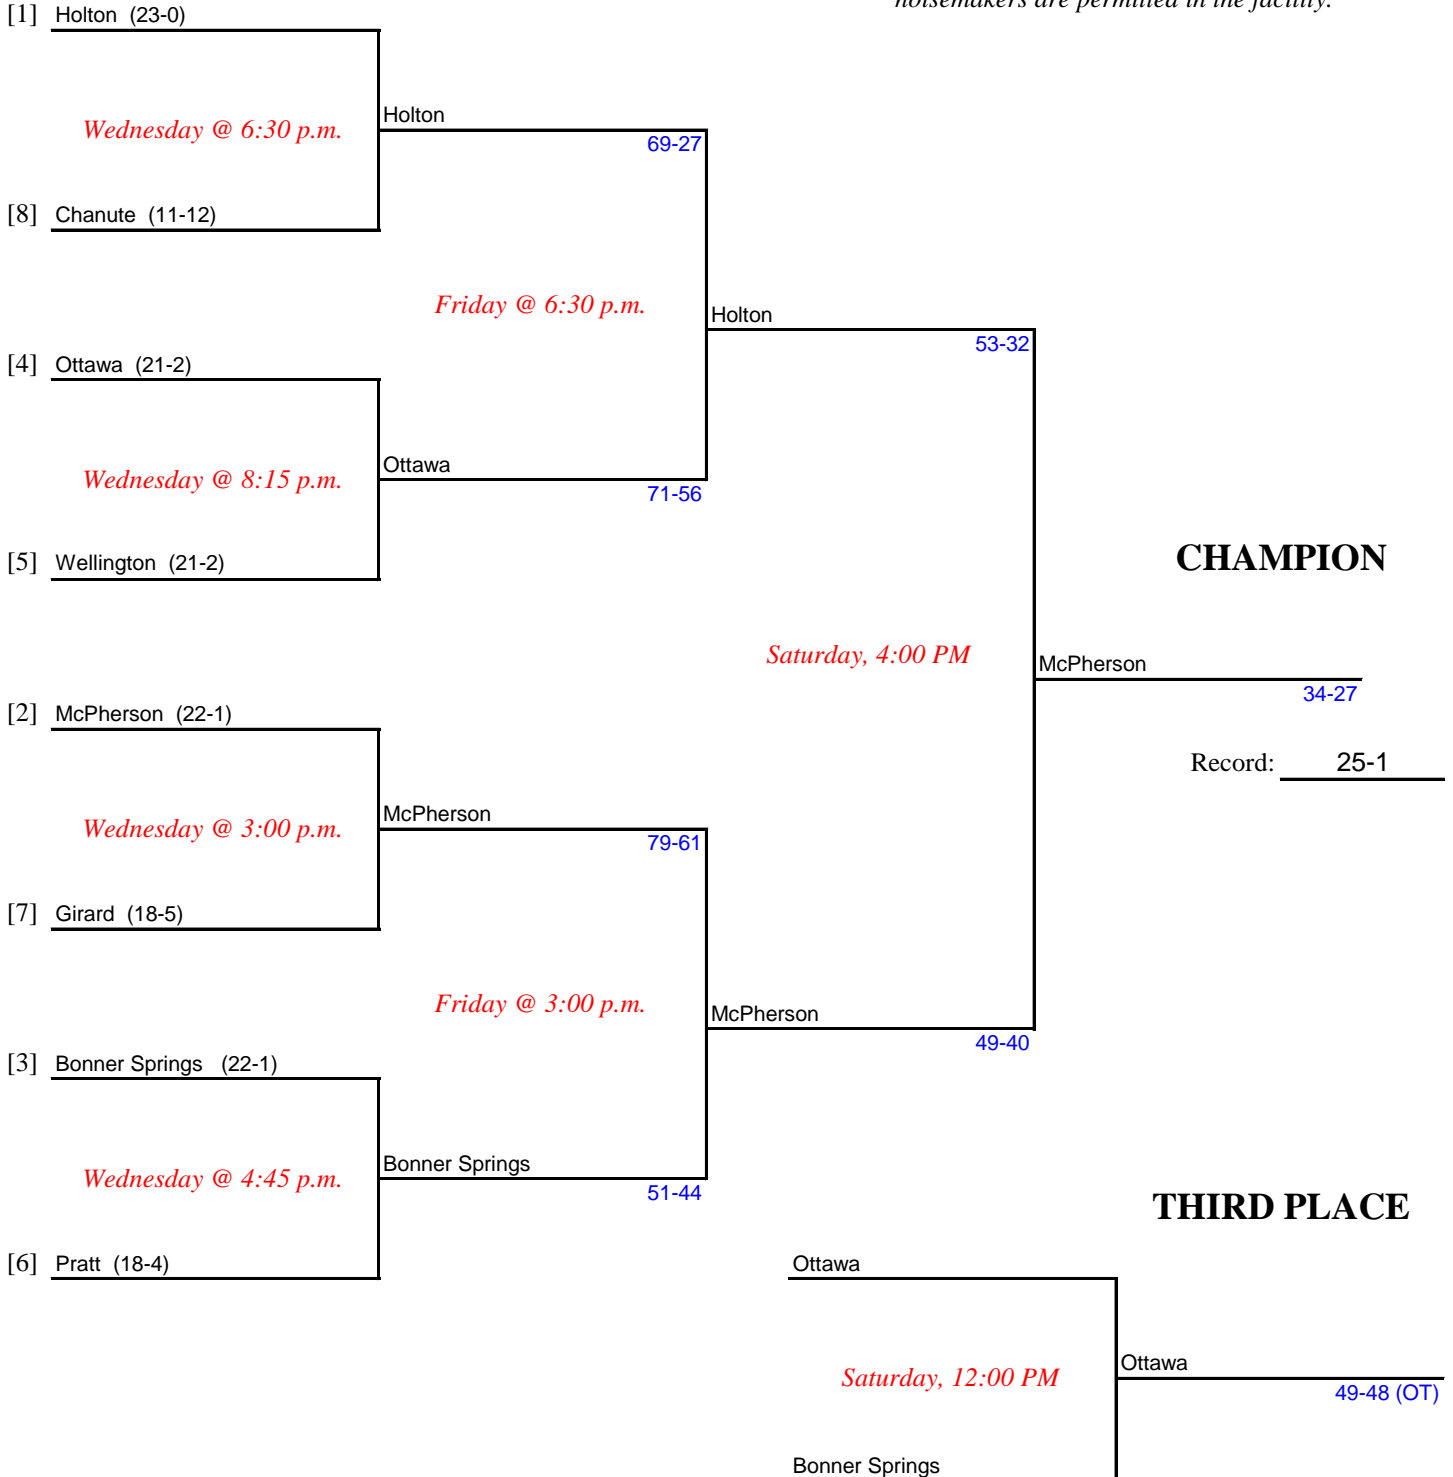

Kansas State High School Activities Association
OFFICIAL TOURNAMENT BRACKET
STATE BASKETBALL TOURNAMENT - MARCH 7-10, 2012

Bicentennial Center, Salina

Manager: Chris Bird

*Gates open one hour before the first game. No artificial
noisemakers are permitted in the facility.*

GIRLS CLASS 4A