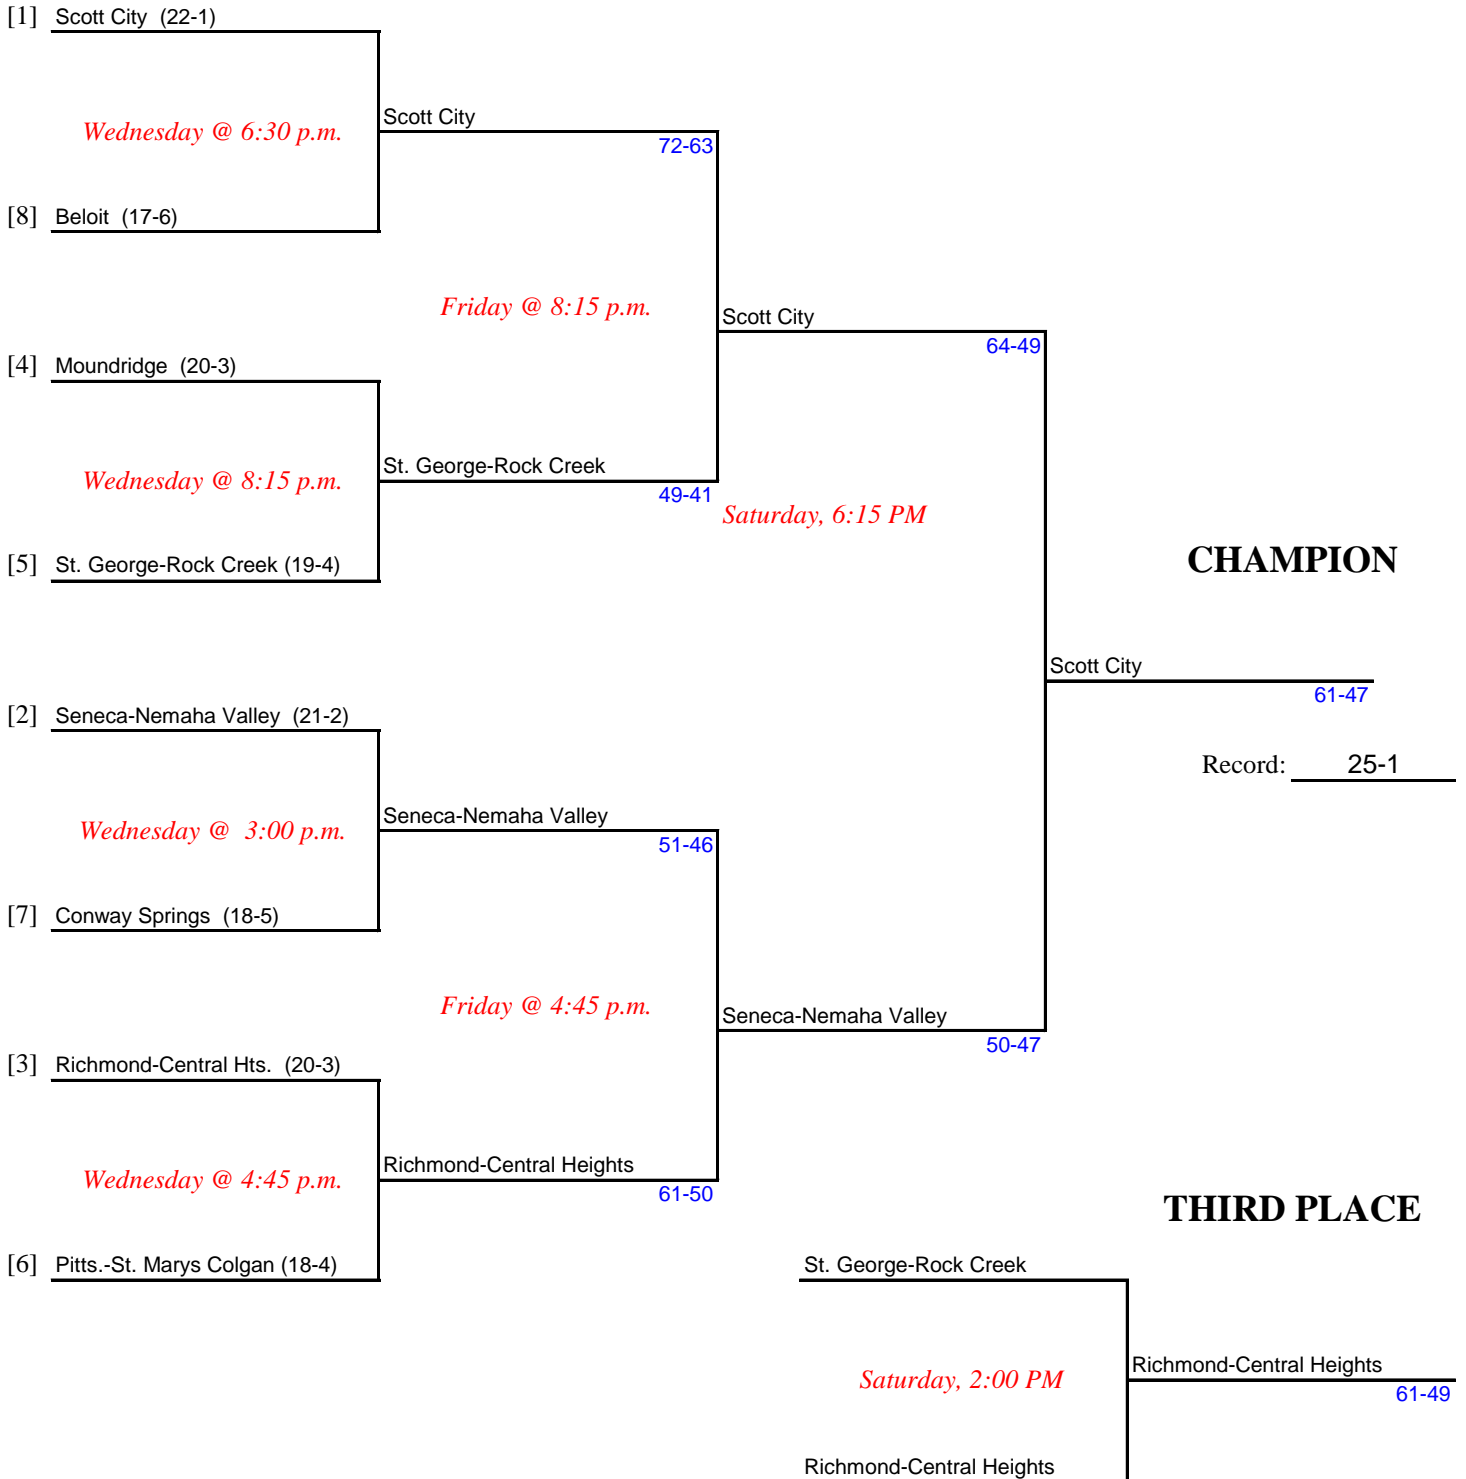

Kansas State High School Activities Association
OFFICIAL TOURNAMENT BRACKET
STATE BASKETBALL TOURNAMENT - MARCH 7-10, 2012

Hutchinson Sports Arena

BOYS CLASS 3A

Manager: Nathan Delzer

*Gates open one hour before the first game. No artificial
noisemakers are permitted in the facility.*