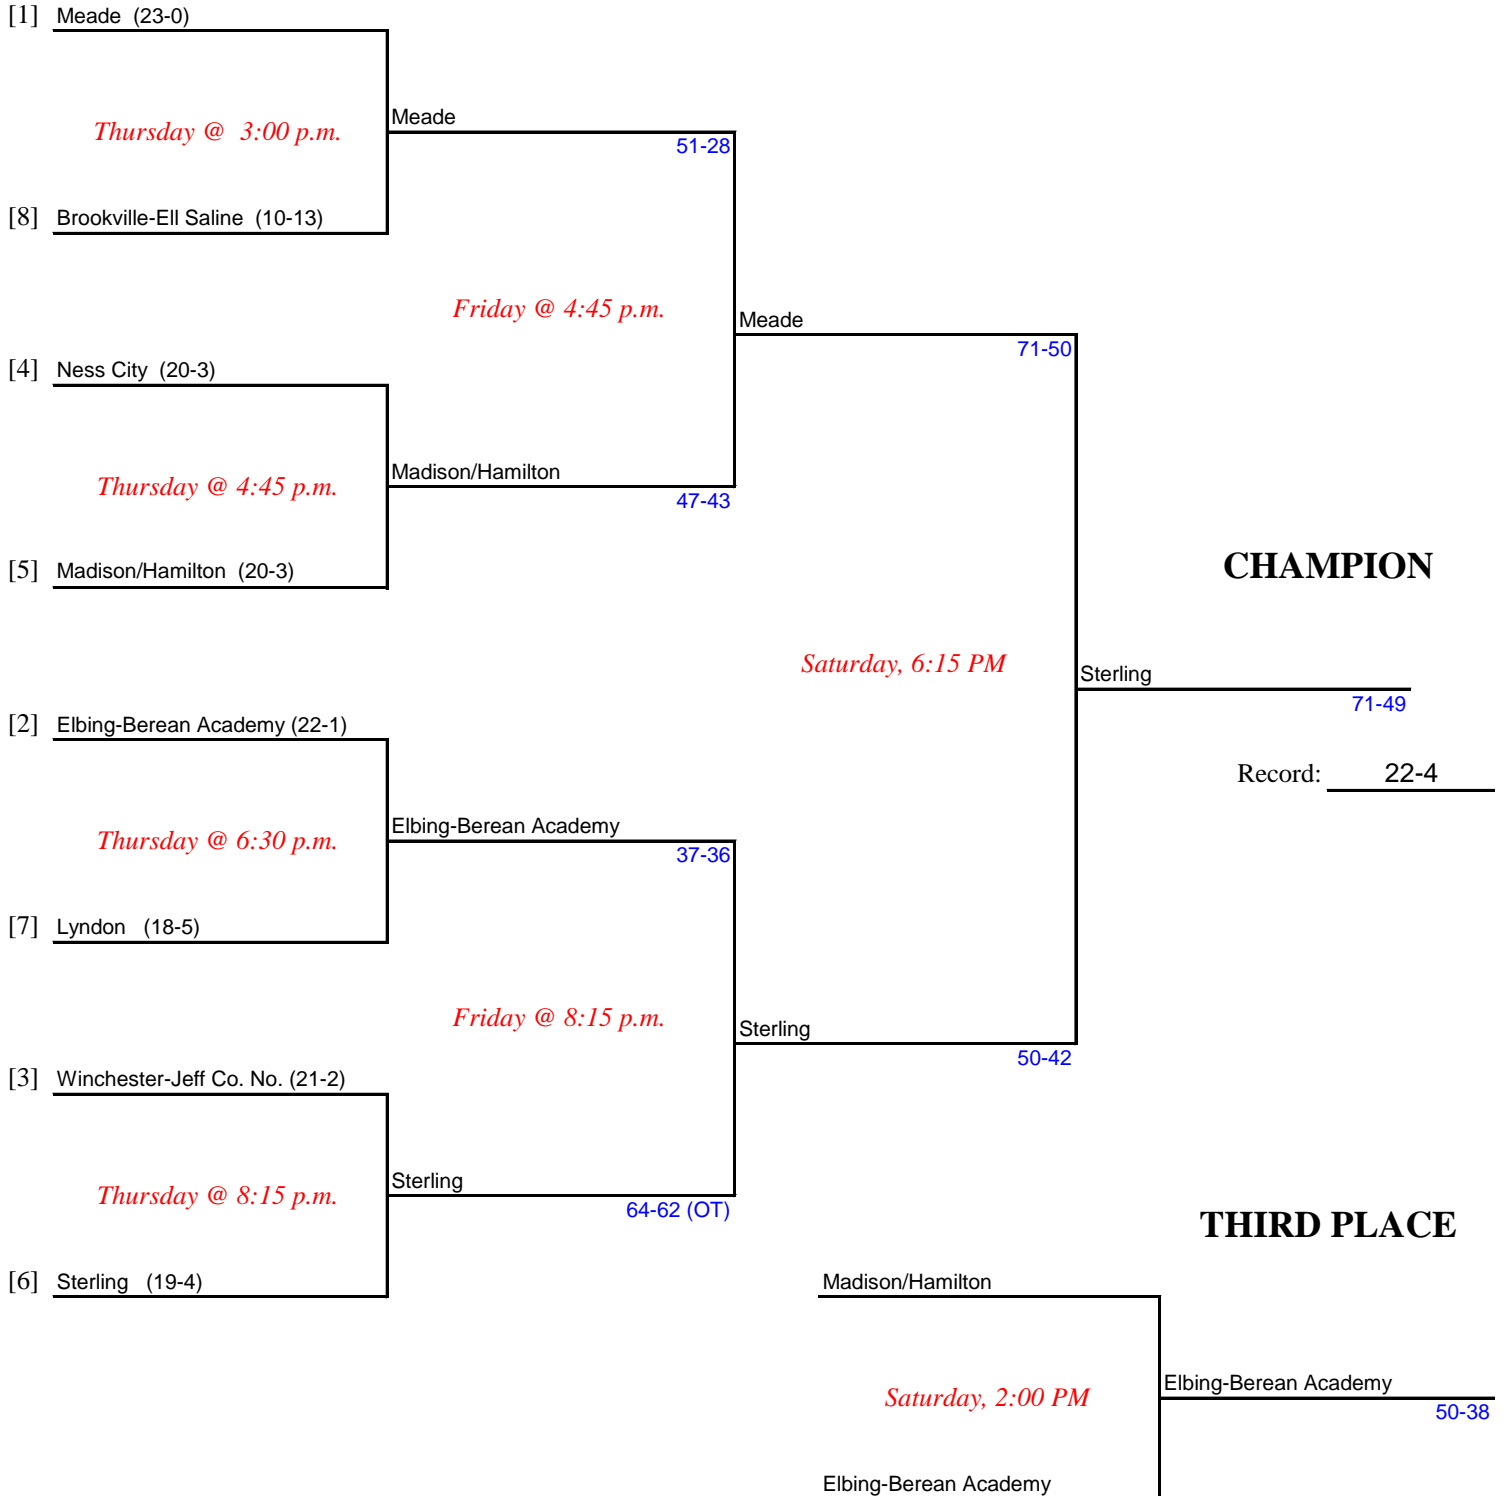

GIRLS CLASS 2A

Kansas State High School Activities Association
OFFICIAL TOURNAMENT BRACKET
STATE BASKETBALL TOURNAMENT - MARCH 7-10, 2012

Manhattan, Bramlage Coliseum

BOYS CLASS 2A

Manager: Karen Hibbard

Gates open one hour before the first game. No artificial noisemakers are permitted in the facility.