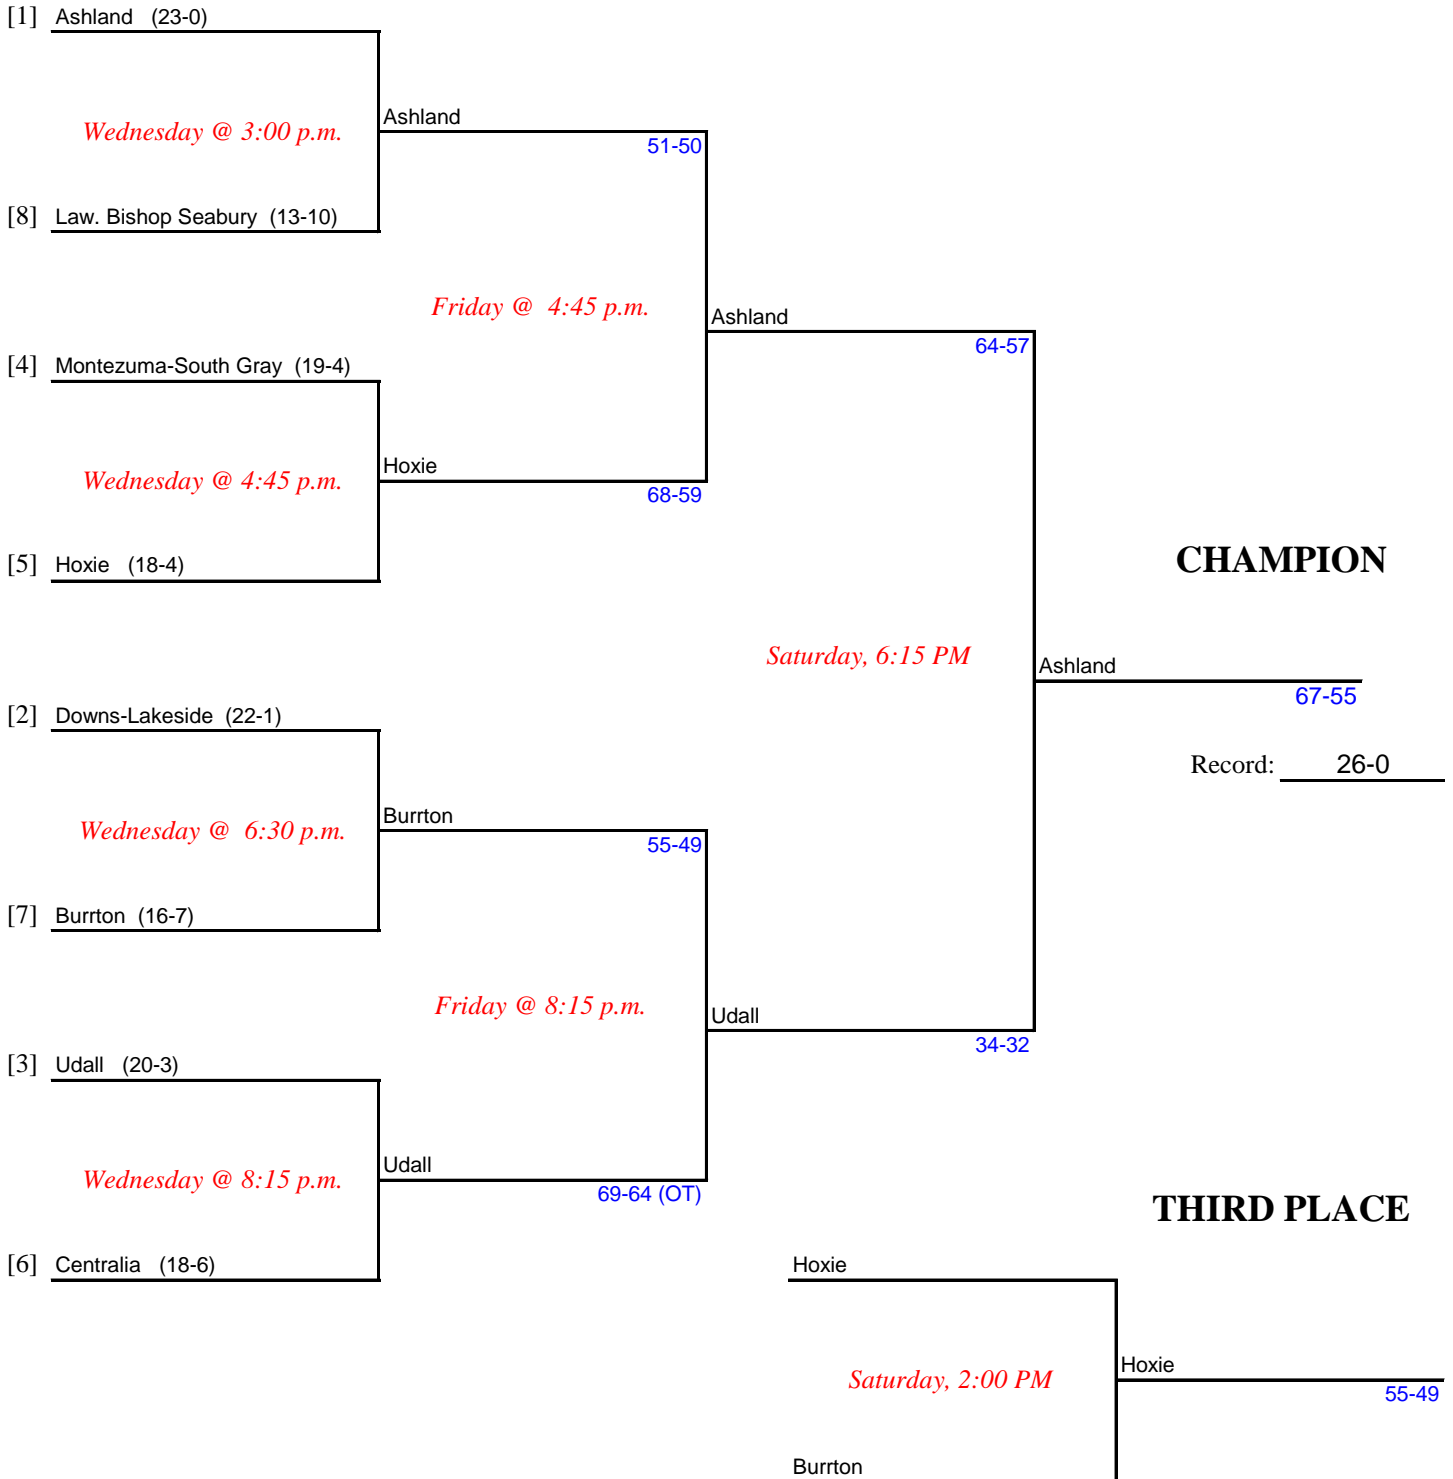

Kansas State High School Activities Association
OFFICIAL TOURNAMENT BRACKET
STATE BASKETBALL TOURNAMENT - MARCH 7-10, 2012

White Auditorium - Emporia

BOYS CLASS 1A-DI

Manager: Tom McEvoy

*Gates open one hour before the first game. No artificial
noisemakers are permitted in the facility.*