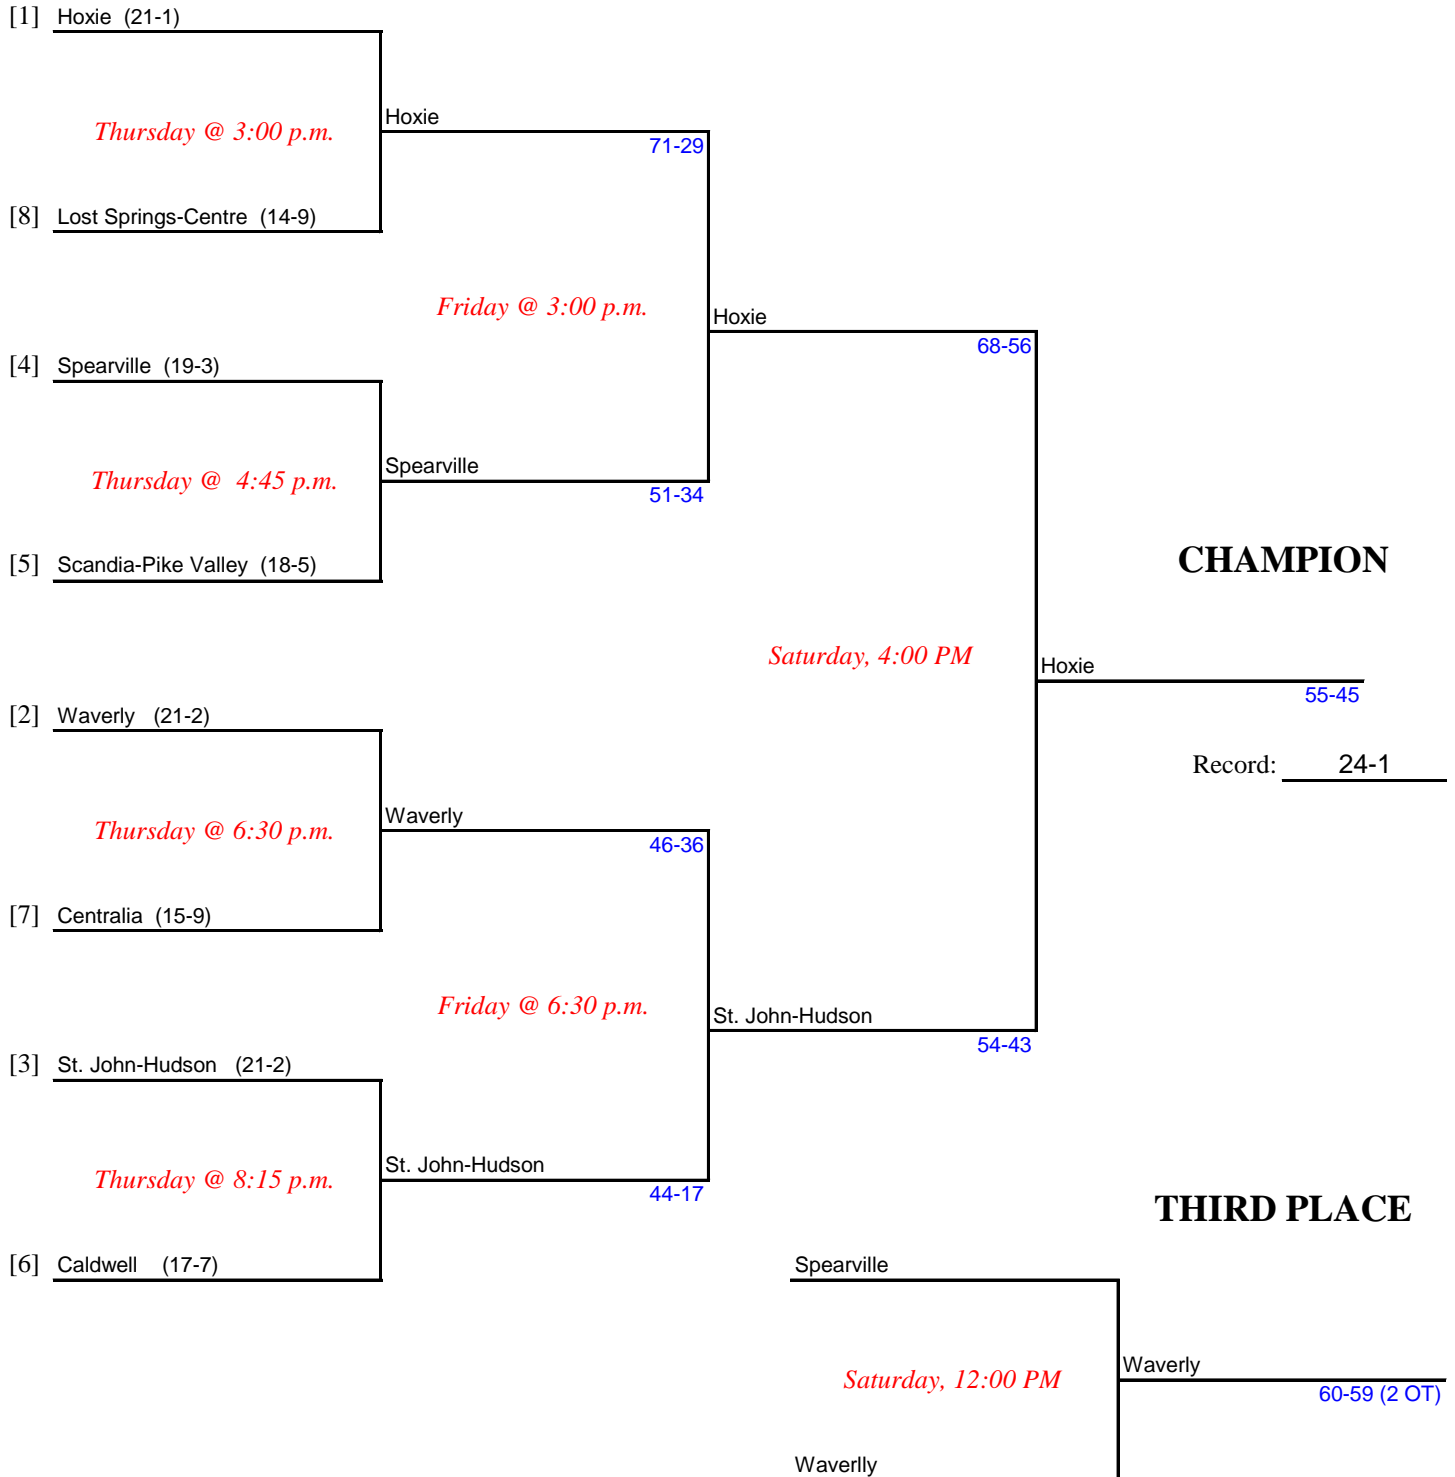

Kansas State High School Activities Association
OFFICIAL TOURNAMENT BRACKET
STATE BASKETBALL TOURNAMENT - MARCH 7-10, 2012

White Auditorium - Emporia

GIRLS CLASS 1A-DI

Manager: Tom McEvoy

*Gates open one hour before the first game. No artificial
noisemakers are permitted in the facility.*