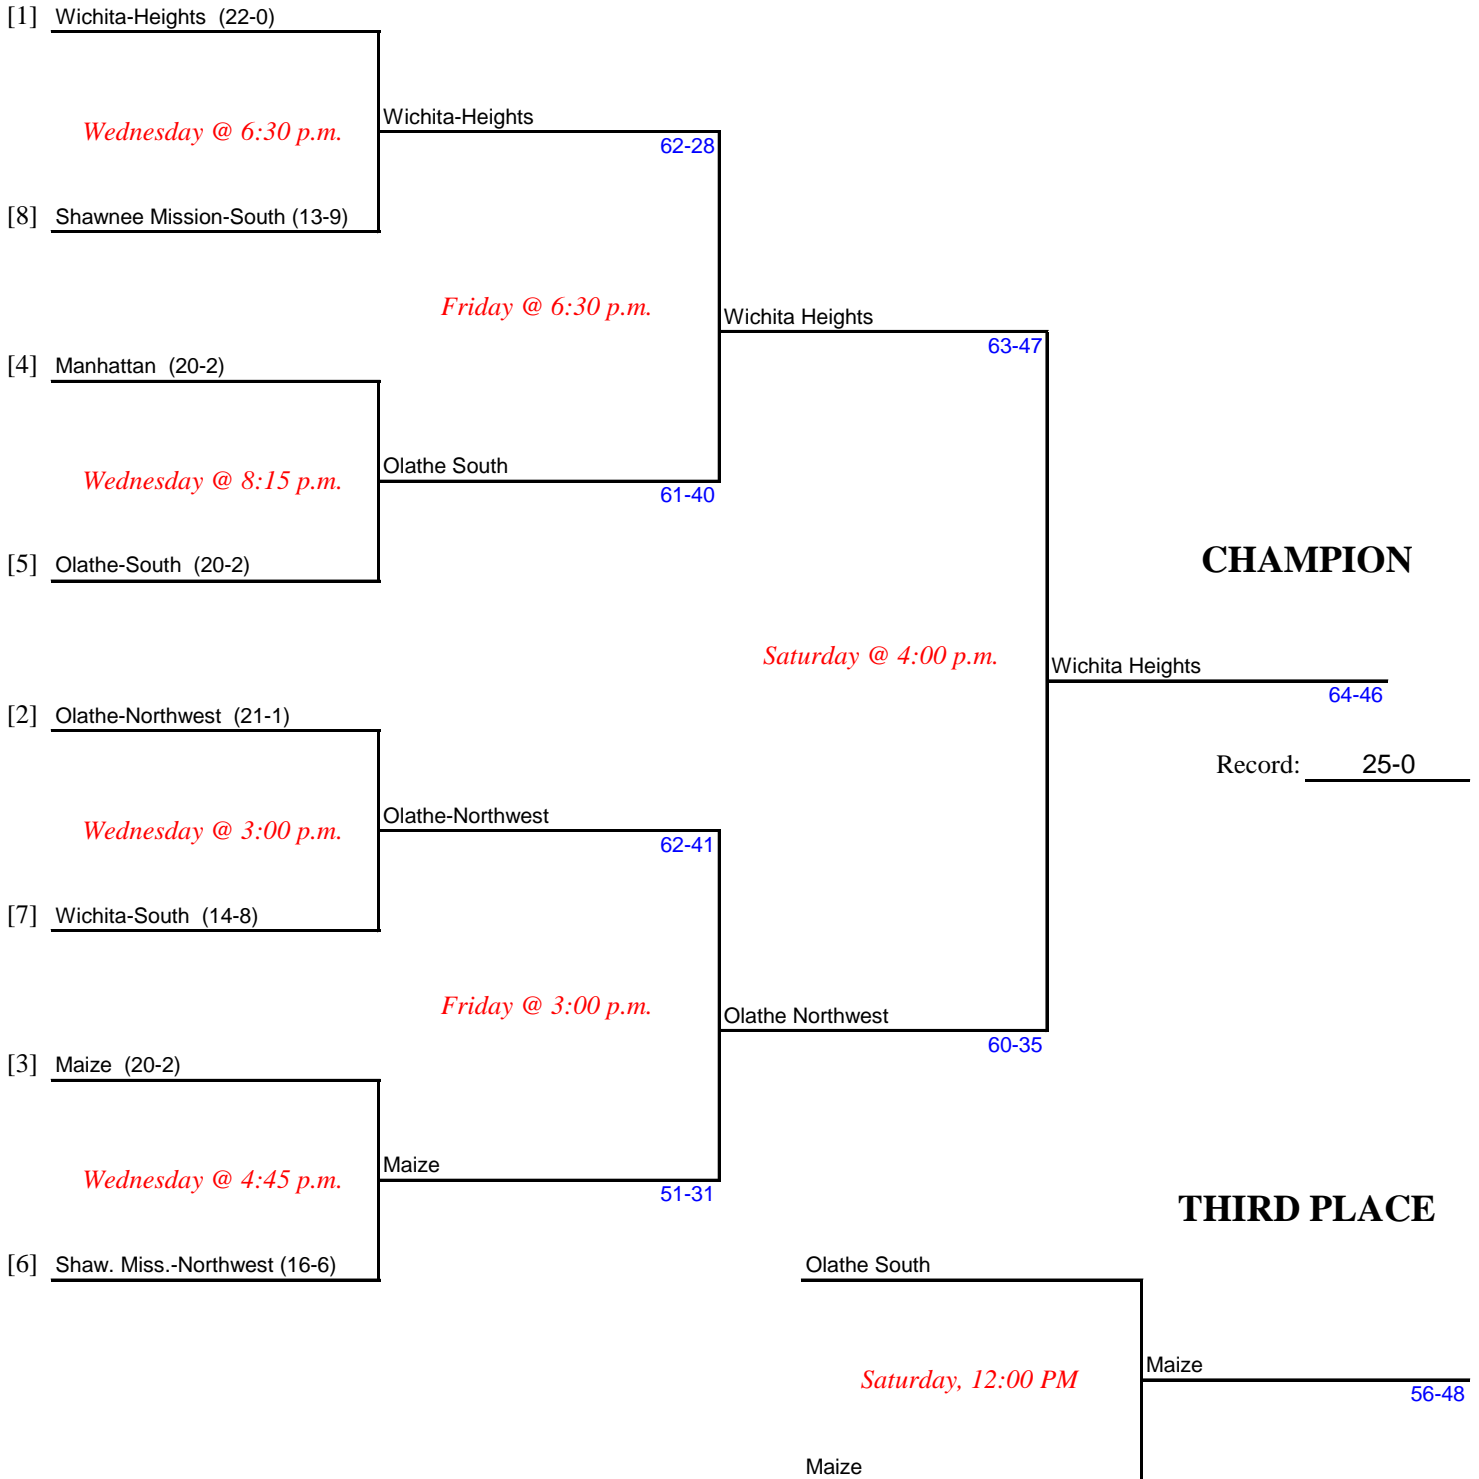

Kansas State High School Activities Association
OFFICIAL TOURNAMENT BRACKET
STATE BASKETBALL TOURNAMENT - MARCH 7-10, 2012

Wichita-WSU-Charles Koch Arena

GIRLS CLASS 6A

Manager: Roy Jacobson

Gates open one hour before the first game. No artificial noisemakers are permitted in the facility.