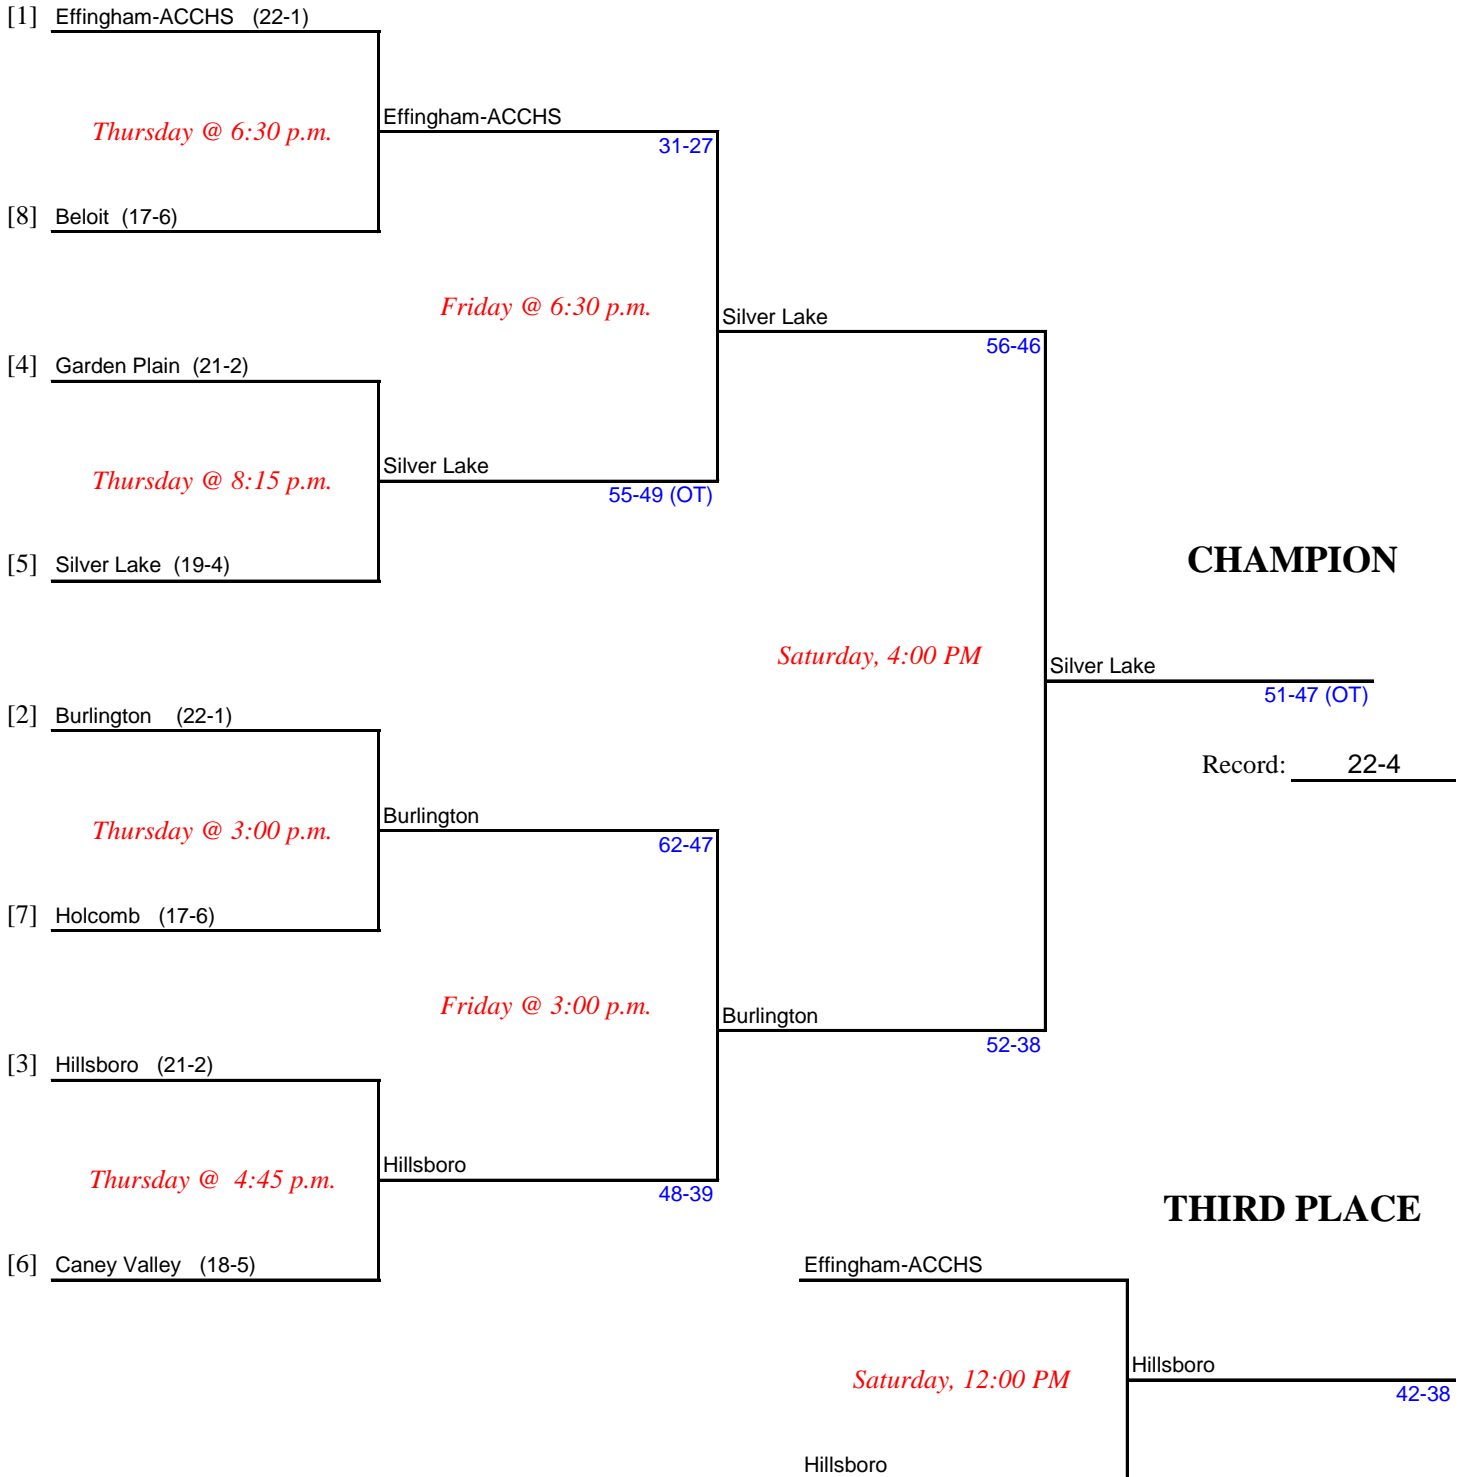

Kansas State High School Activities Association
OFFICIAL TOURNAMENT BRACKET
STATE BASKETBALL TOURNAMENT - MARCH 7-10, 2012

Hutchinson Sports Arena

Manager: Nathan Delzer

*Gates open one hour before the first game. No artificial
noisemakers are permitted in the facility.*

GIRLS CLASS 3A