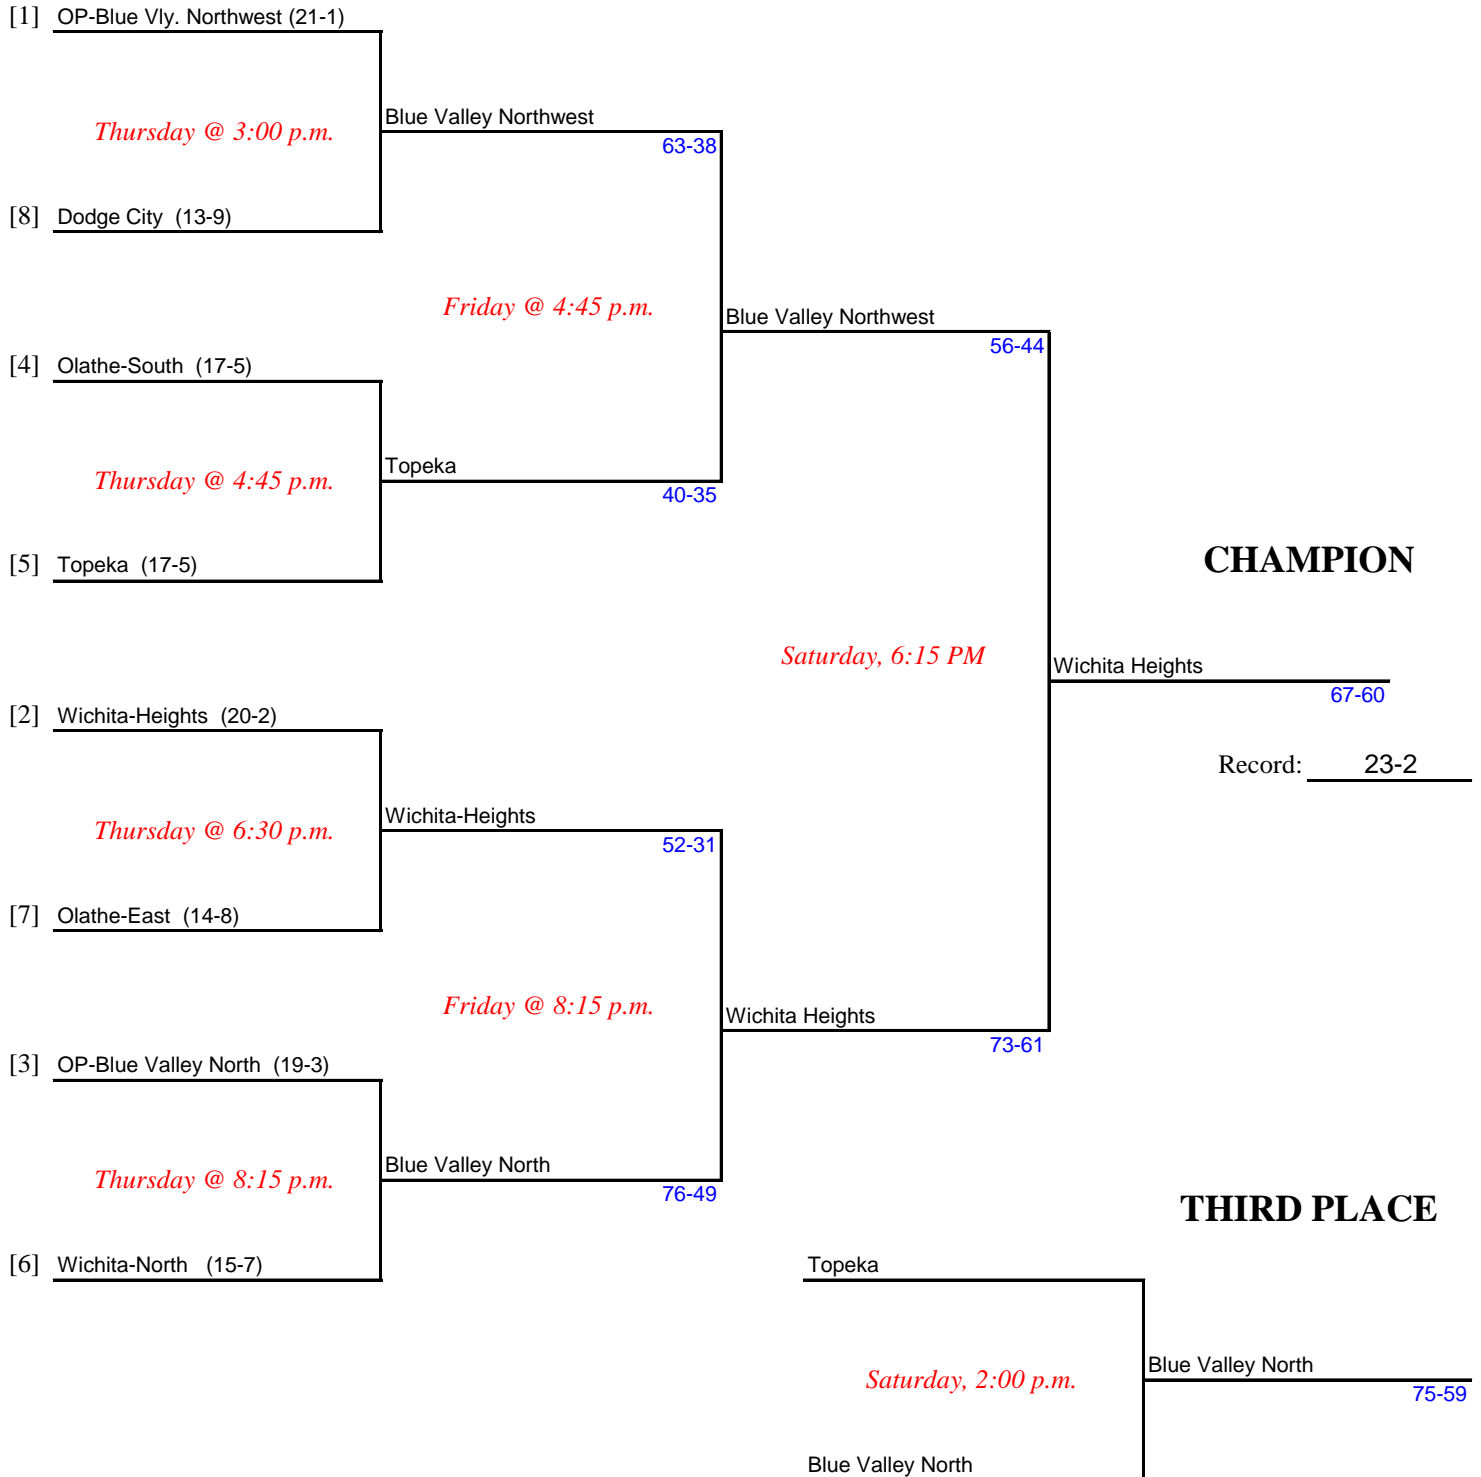

Kansas State High School Activities Association
OFFICIAL TOURNAMENT BRACKET
STATE BASKETBALL TOURNAMENT - MARCH 7-10, 2012

Wichita-WSU-Charles Koch Arena

BOYS CLASS 6A

Manager: Roy Jacobson

*Gates open one hour before the first game. No artificial
noisemakers are permitted in the facility.*