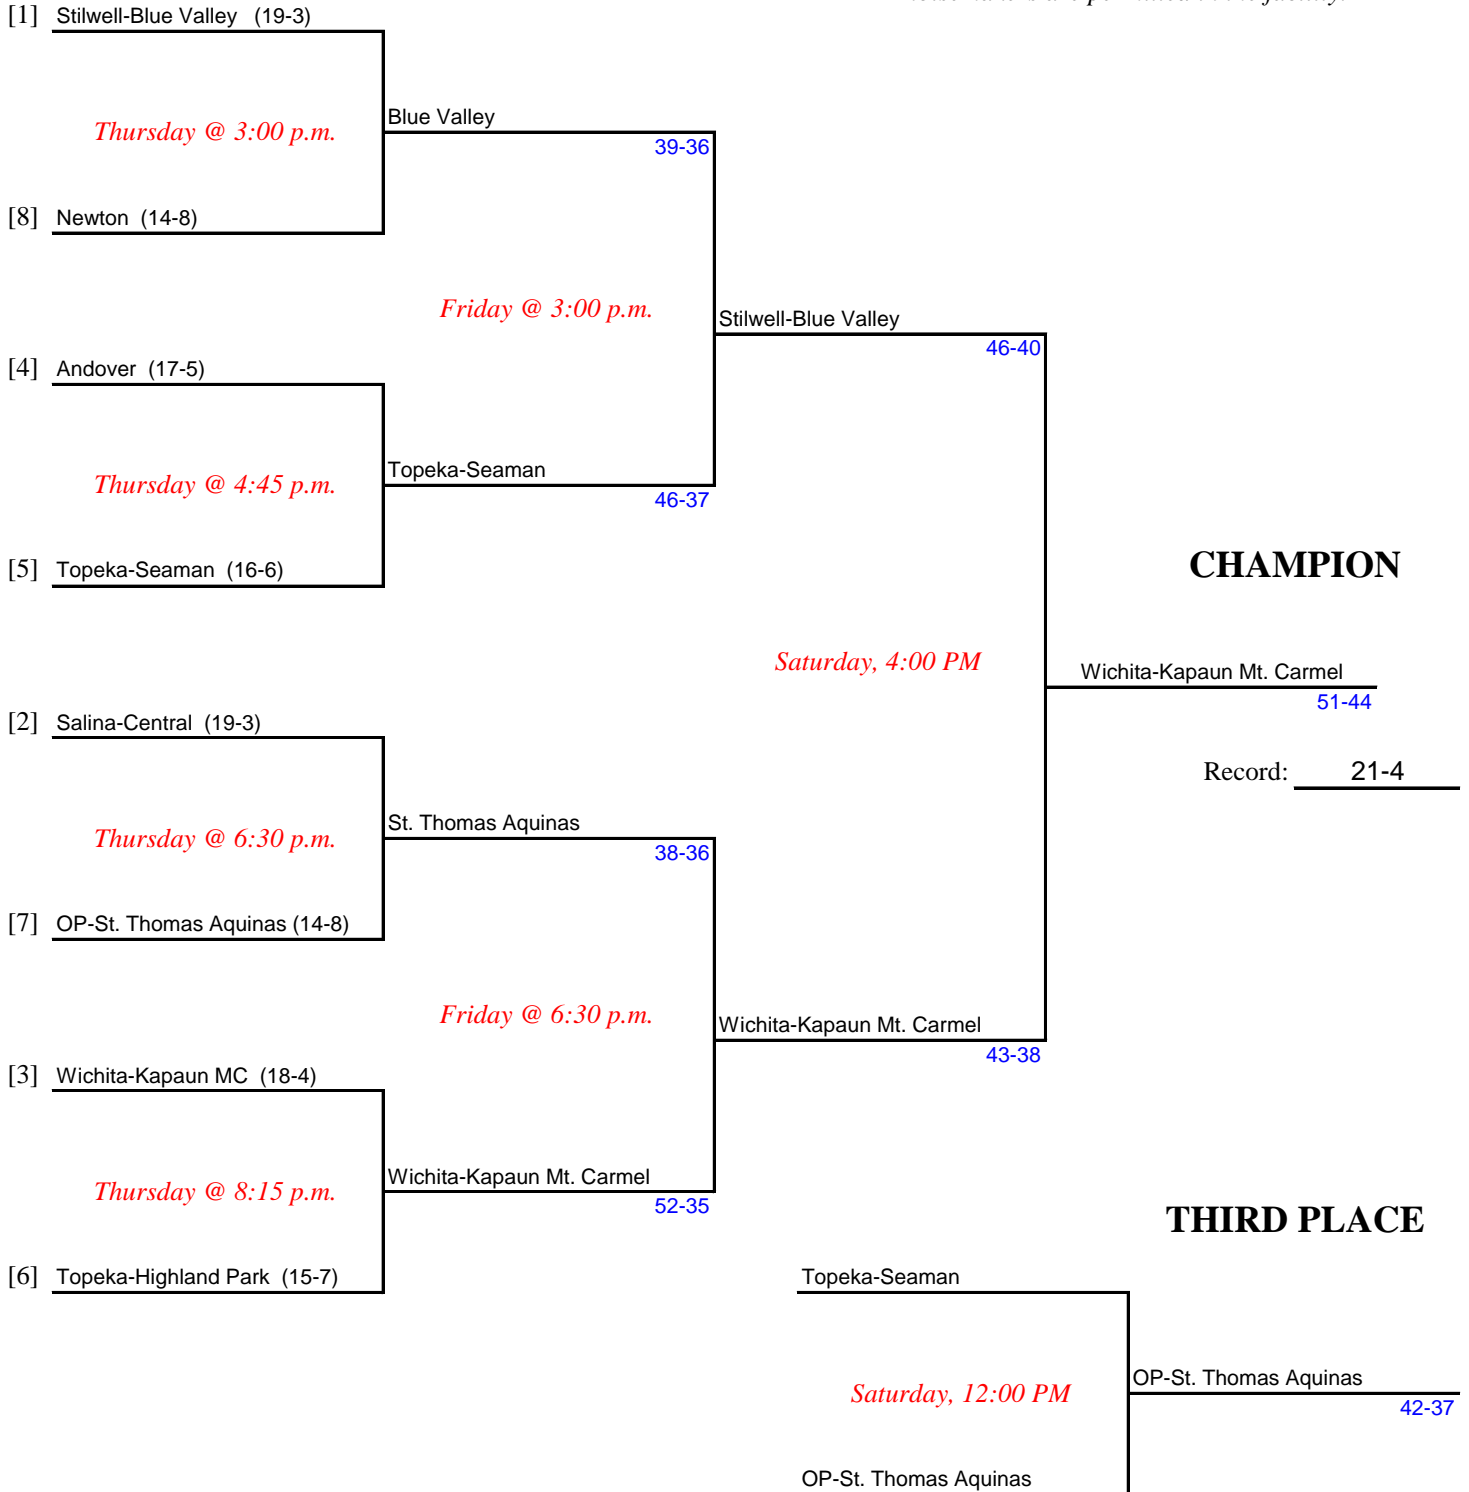

GIRLS CLASS 5A

Kansas State High School Activities Association
OFFICIAL TOURNAMENT BRACKET
STATE BASKETBALL TOURNAMENT - MARCH 7-10, 2012

Bicentennial Center, Salina

Manager: Chris Bird

*Gates open one hour before the first game. No artificial
noisemakers are permitted in the facility.*