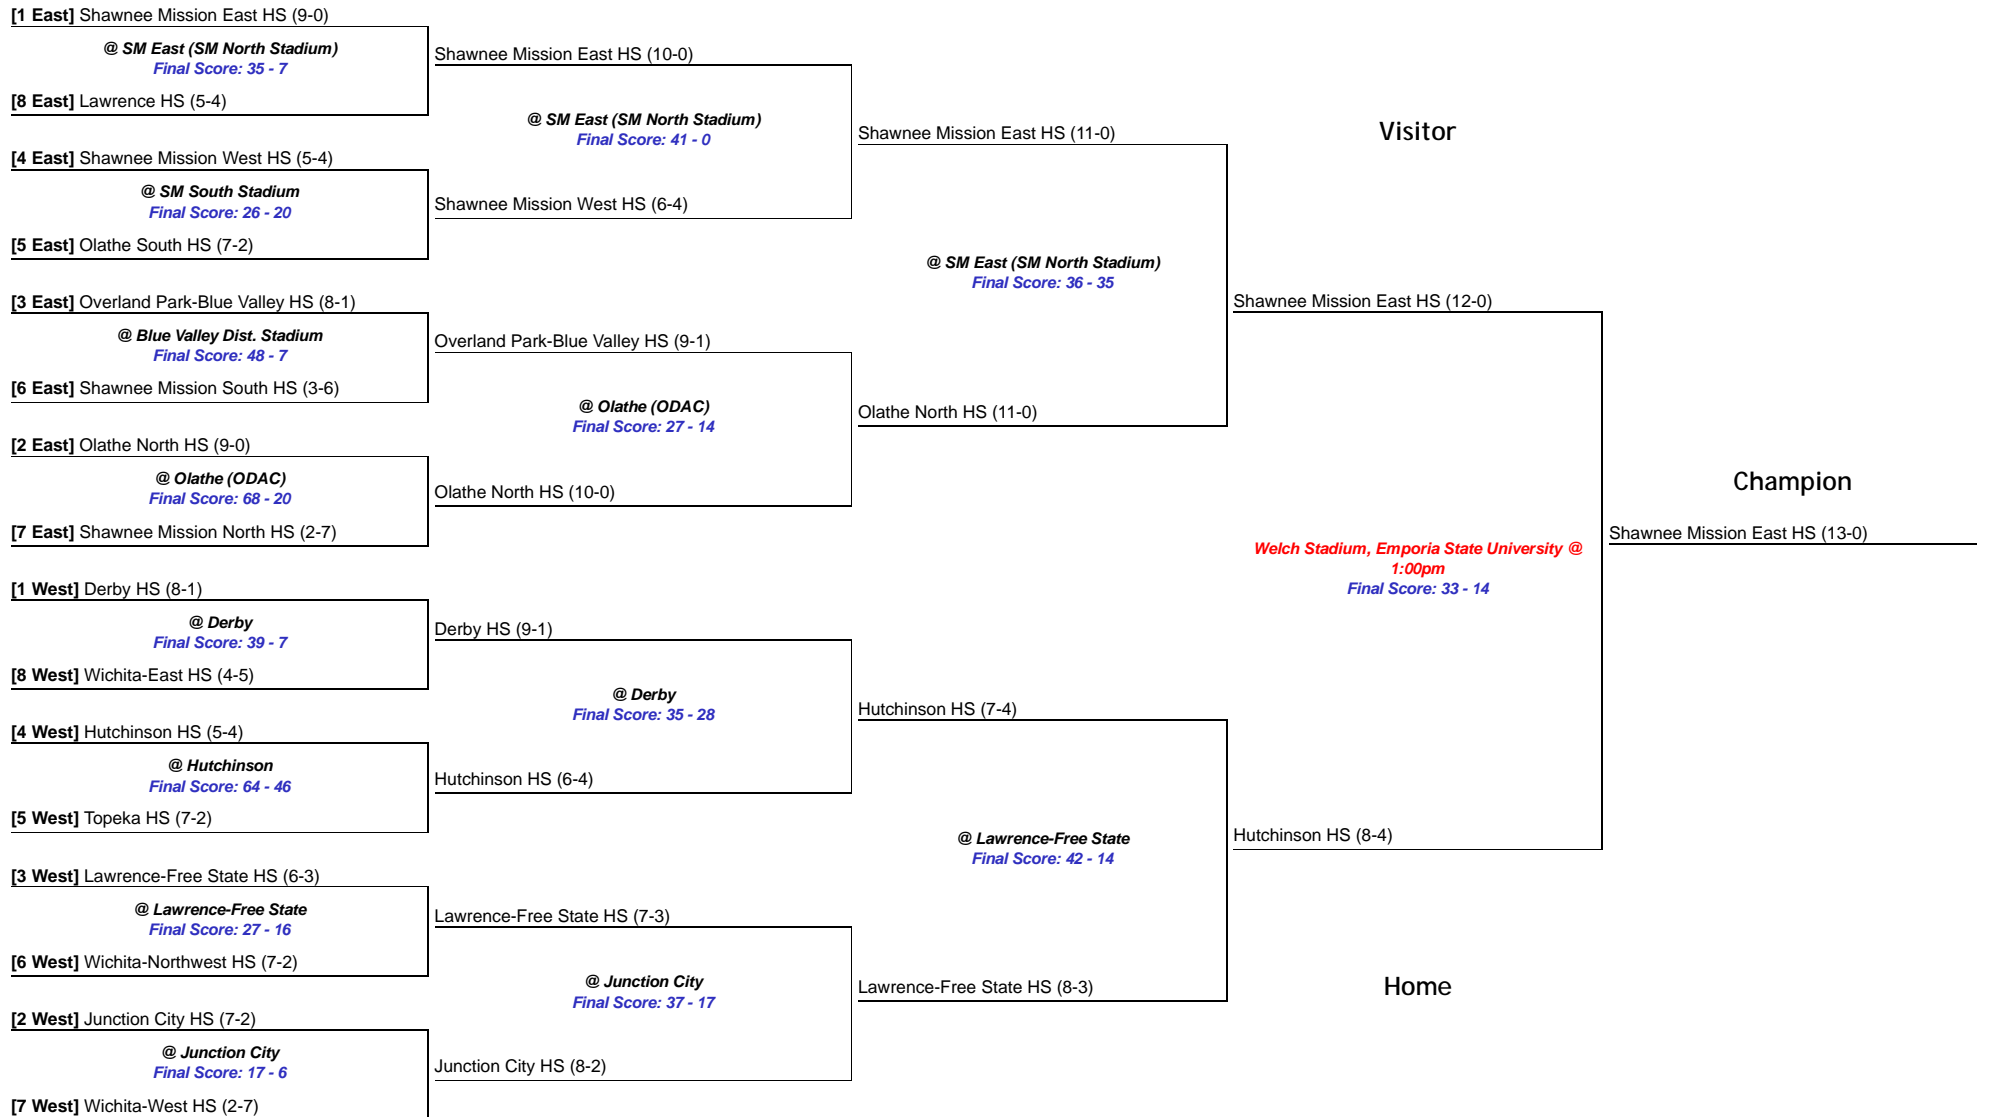

Kansas State High School Activities Association
Class 6A - State Football Championship

All games start at 7:00 PM on the dates noted, unless otherwise indicated.

Friday, Nov 7
Regional

Friday, Nov 14
Sectional

Friday, Nov 21
Sub-State

Saturday, Nov 29
State