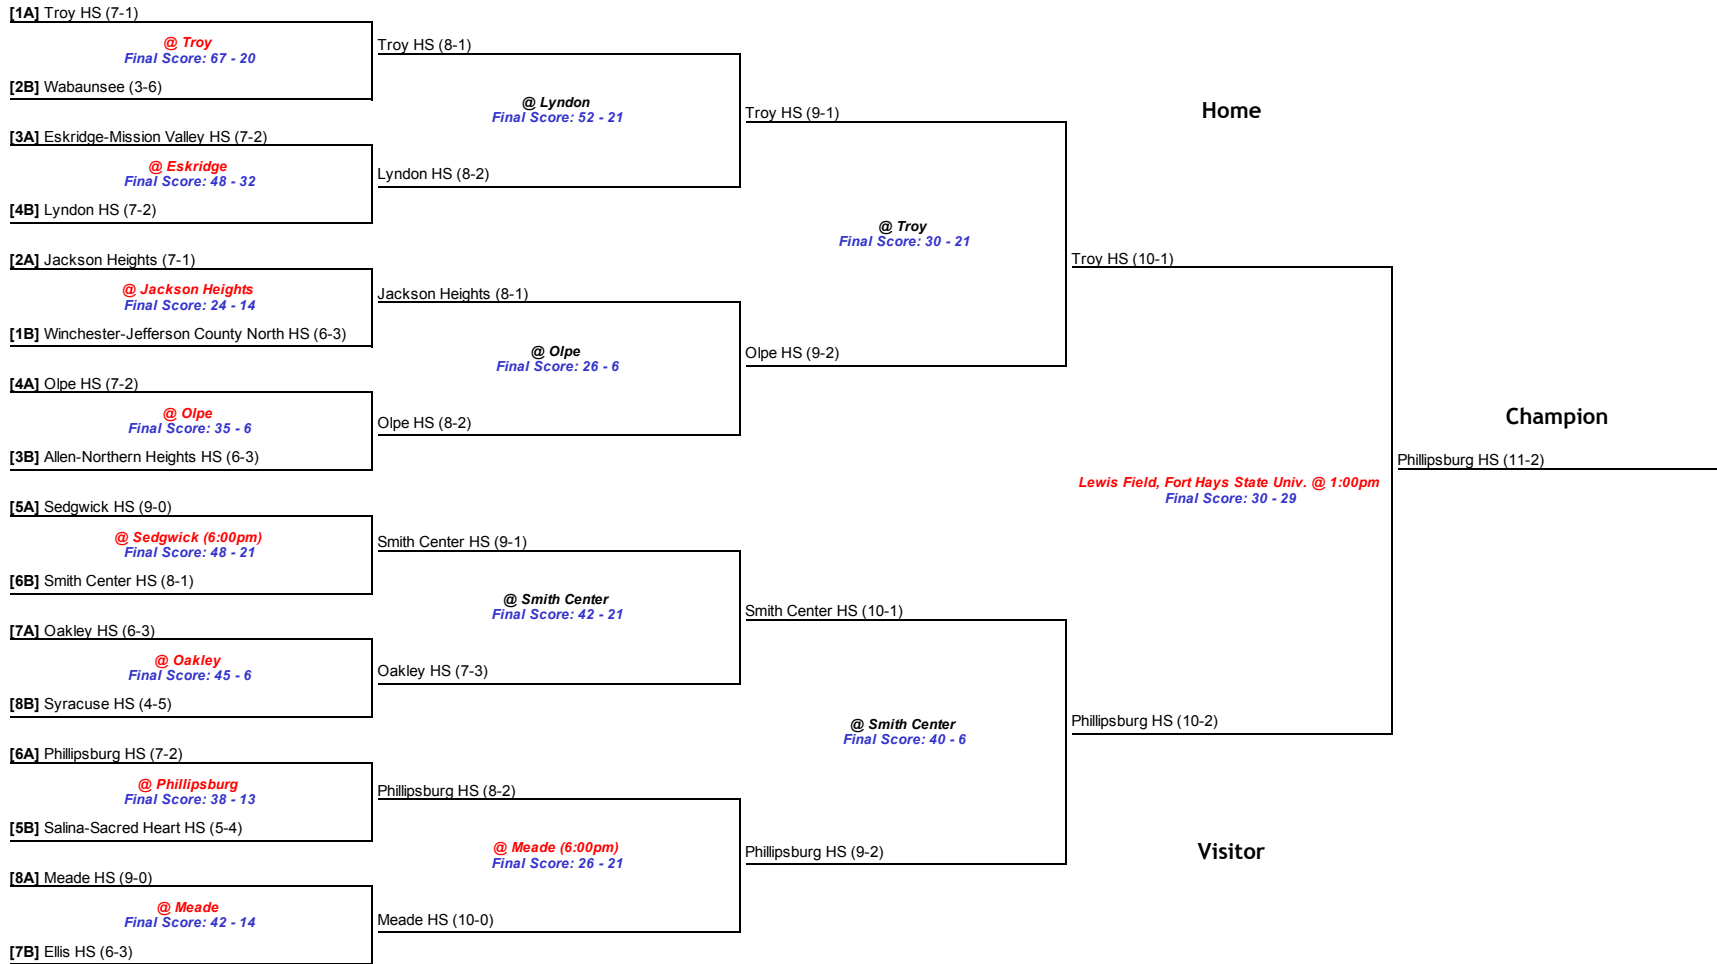

Kansas State High School Activities Association
Class 2-1A - State Football Championship

All games start at 7:00 PM on the dates noted, unless otherwise indicated.

Friday, Nov 6
Regional

Friday, Nov 13
Sectional

Friday, Nov 20
Sub-State

Saturday, Nov 28
State