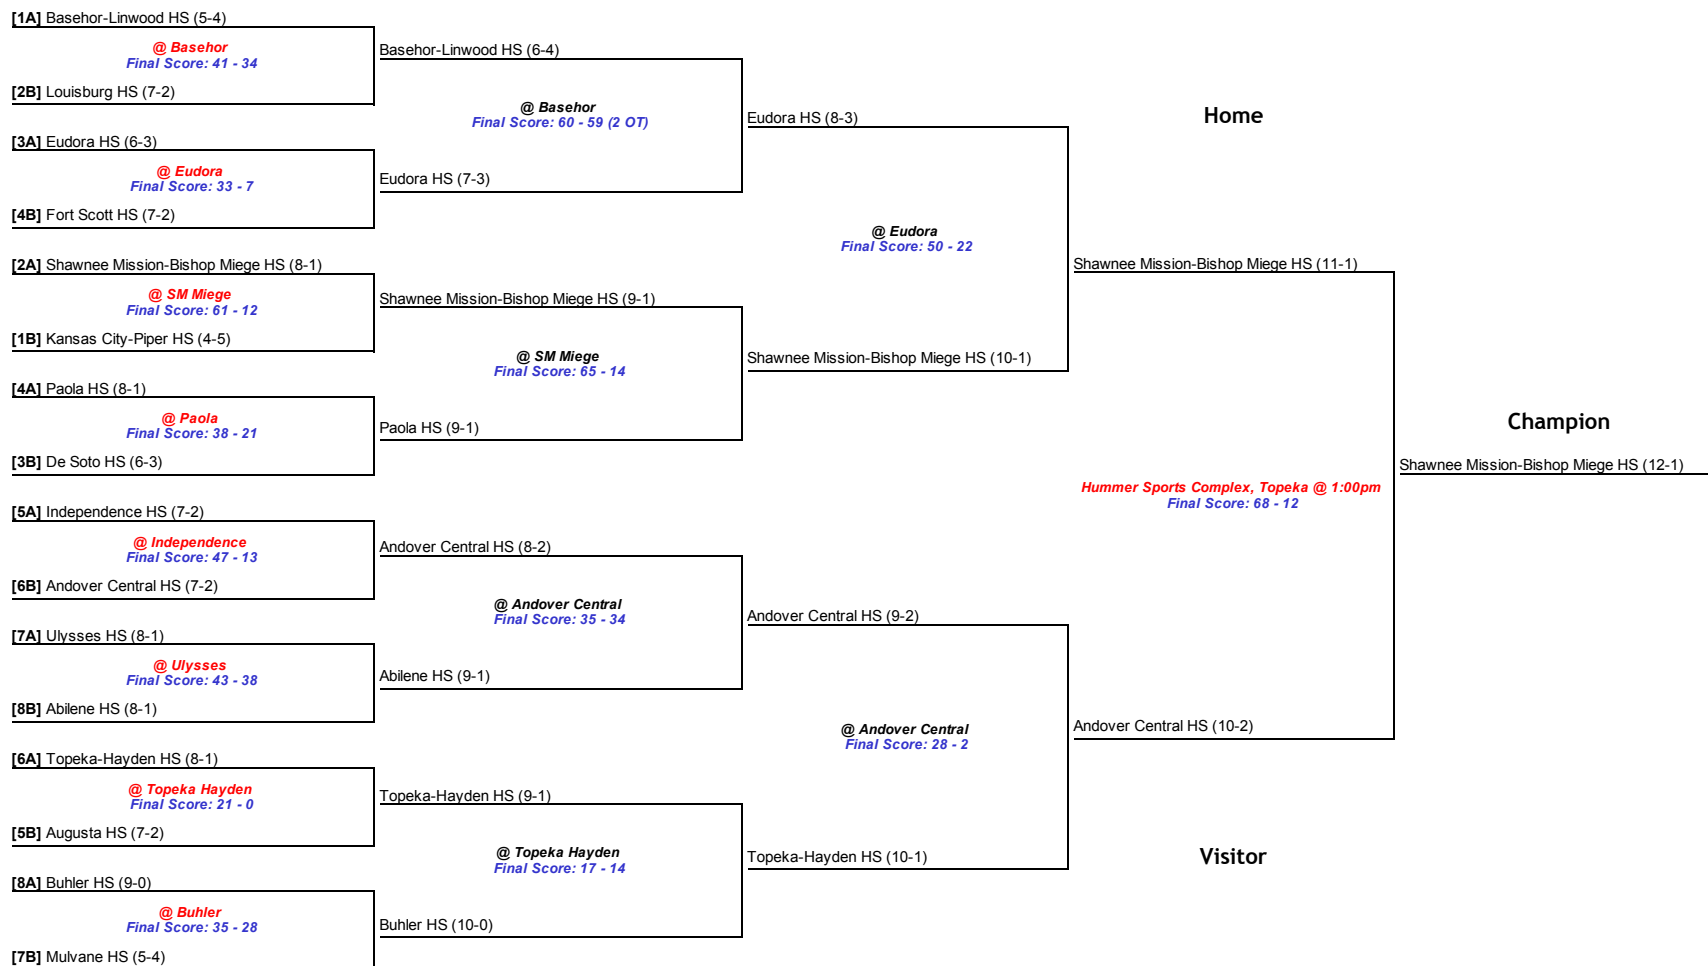

Kansas State High School Activities Association
Class 4A DI - State Football Championship

All games start at 7:00 PM on the dates noted, unless otherwise indicated.

Friday, Nov 6
Regional

Friday, Nov 13
Sectional

Friday, Nov 20
Sub-State

Saturday, Nov 28
State