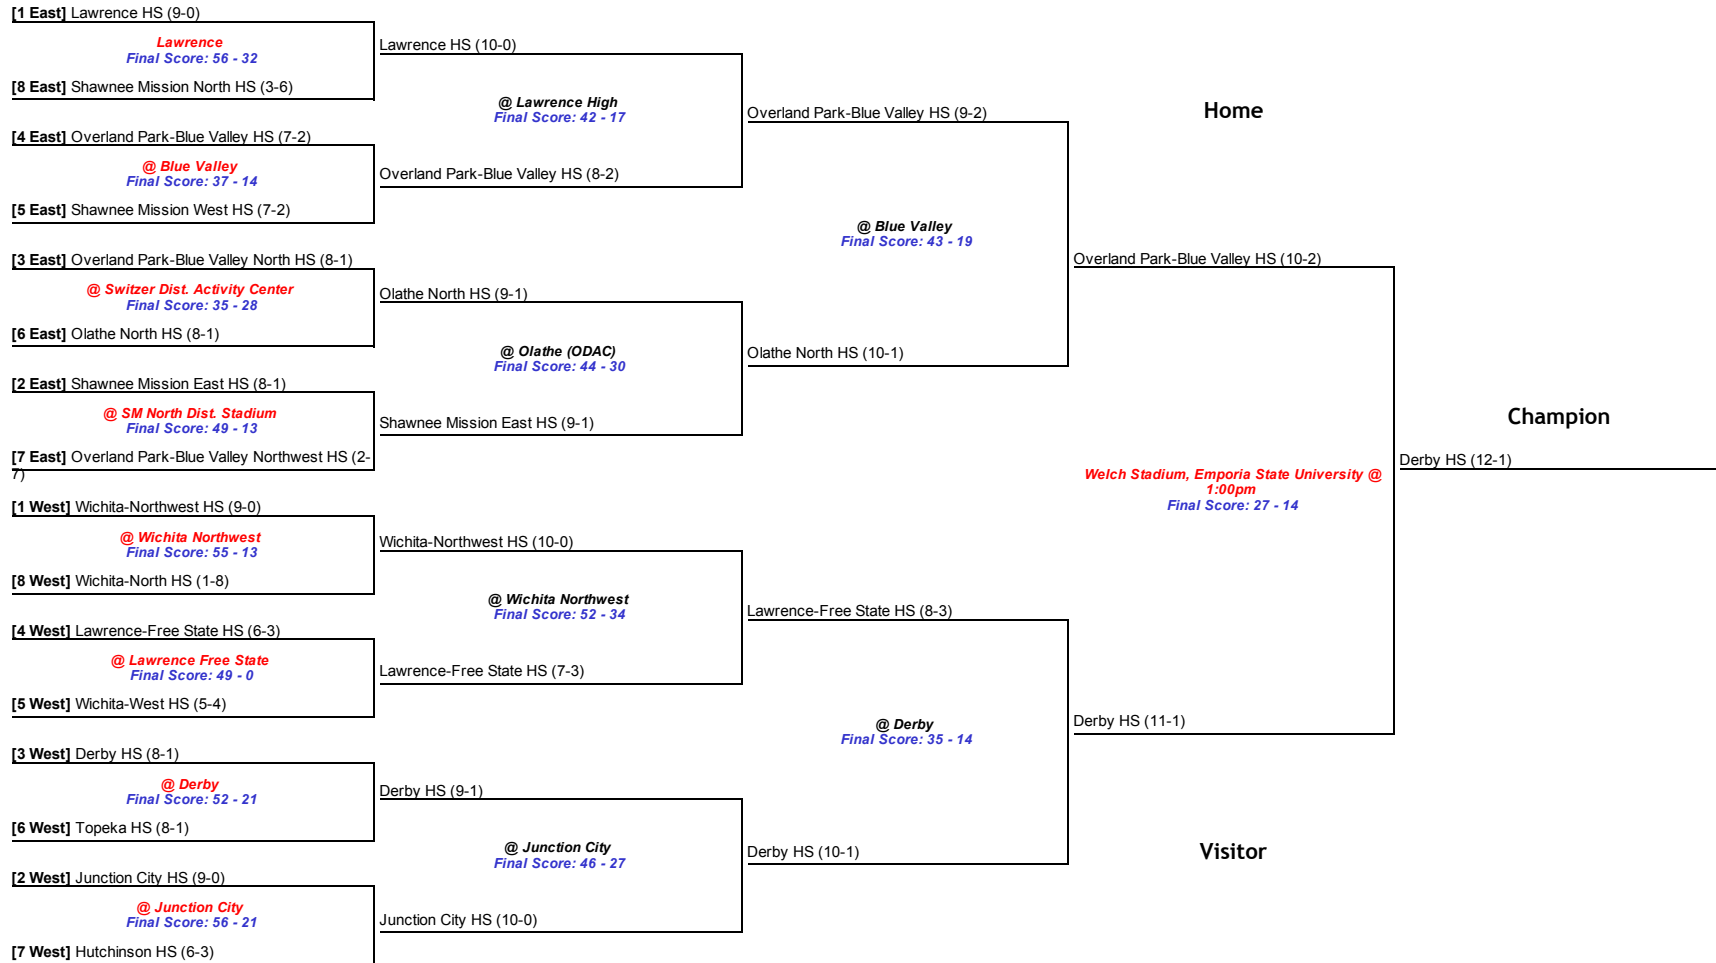

Kansas State High School Activities Association
Class 6A - State Football Championship

All games start at 7:00 PM on the dates noted, unless otherwise indicated.

Friday, Nov 6
Regional

Friday, Nov 13
Sectional

Friday, Nov 20
Sub-State

Saturday, Nov 28
State