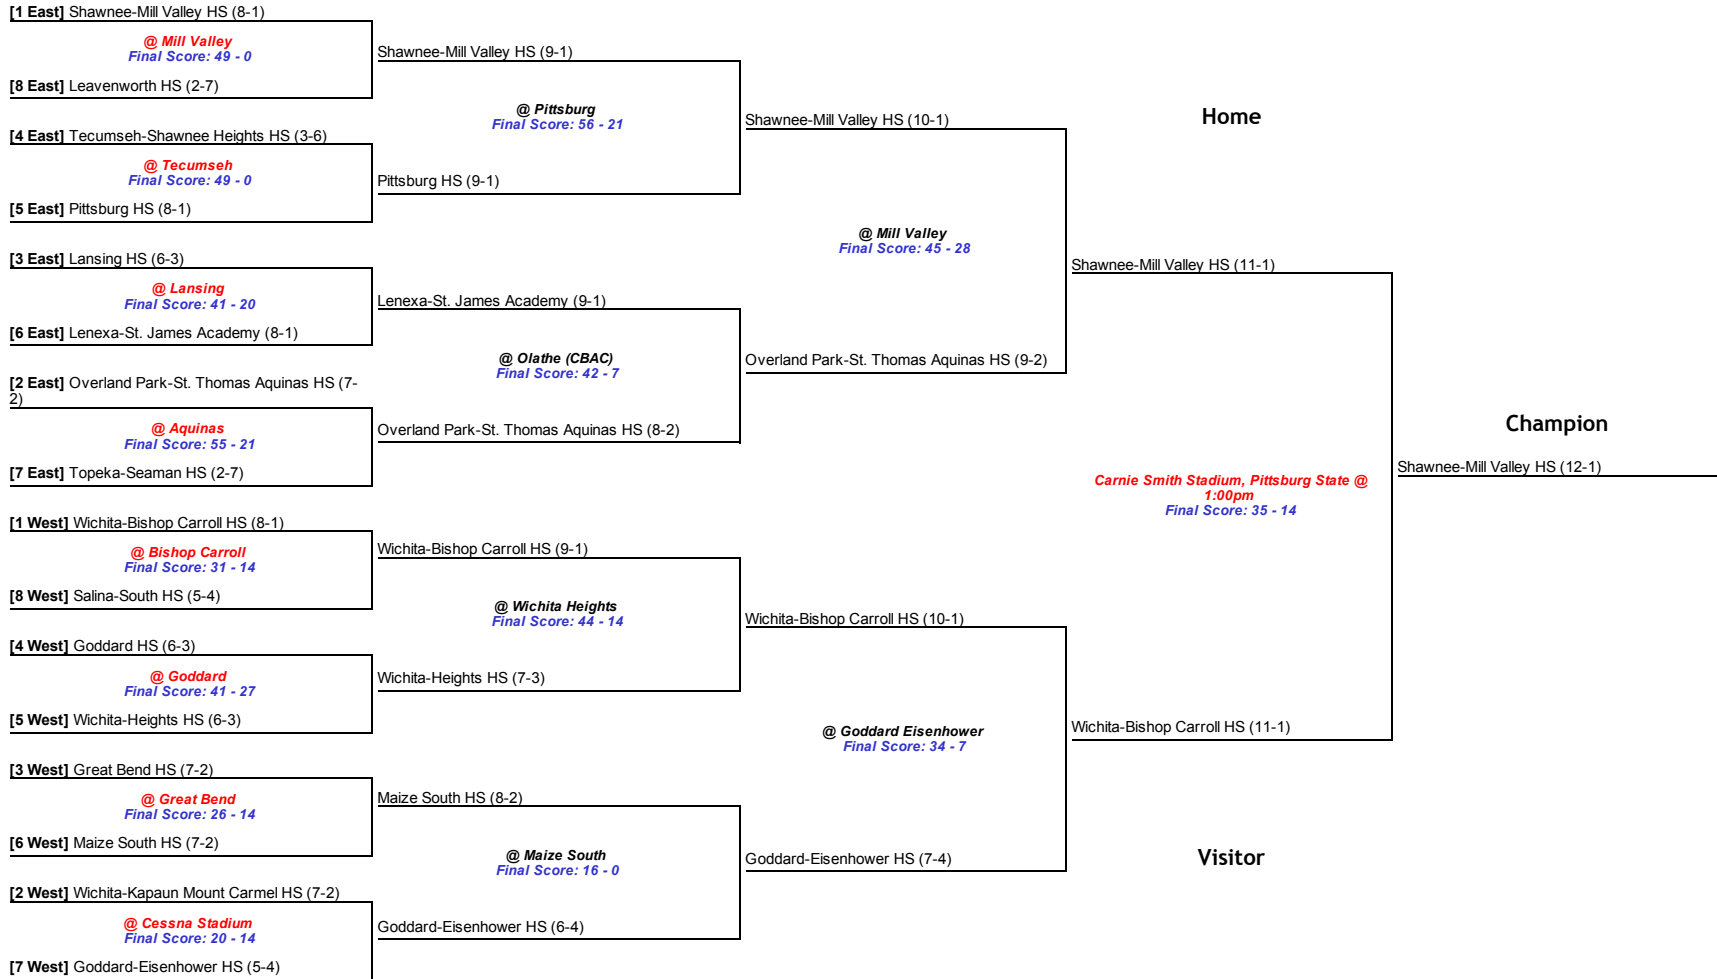

Kansas State High School Activities Association
Class 5A - State Football Championship

All games start at 7:00 PM on the dates noted, unless otherwise indicated.

Friday, Nov 6
Regional

Friday, Nov 13
Sectional

Friday, Nov 20
Sub-State

Saturday, Nov 28
State