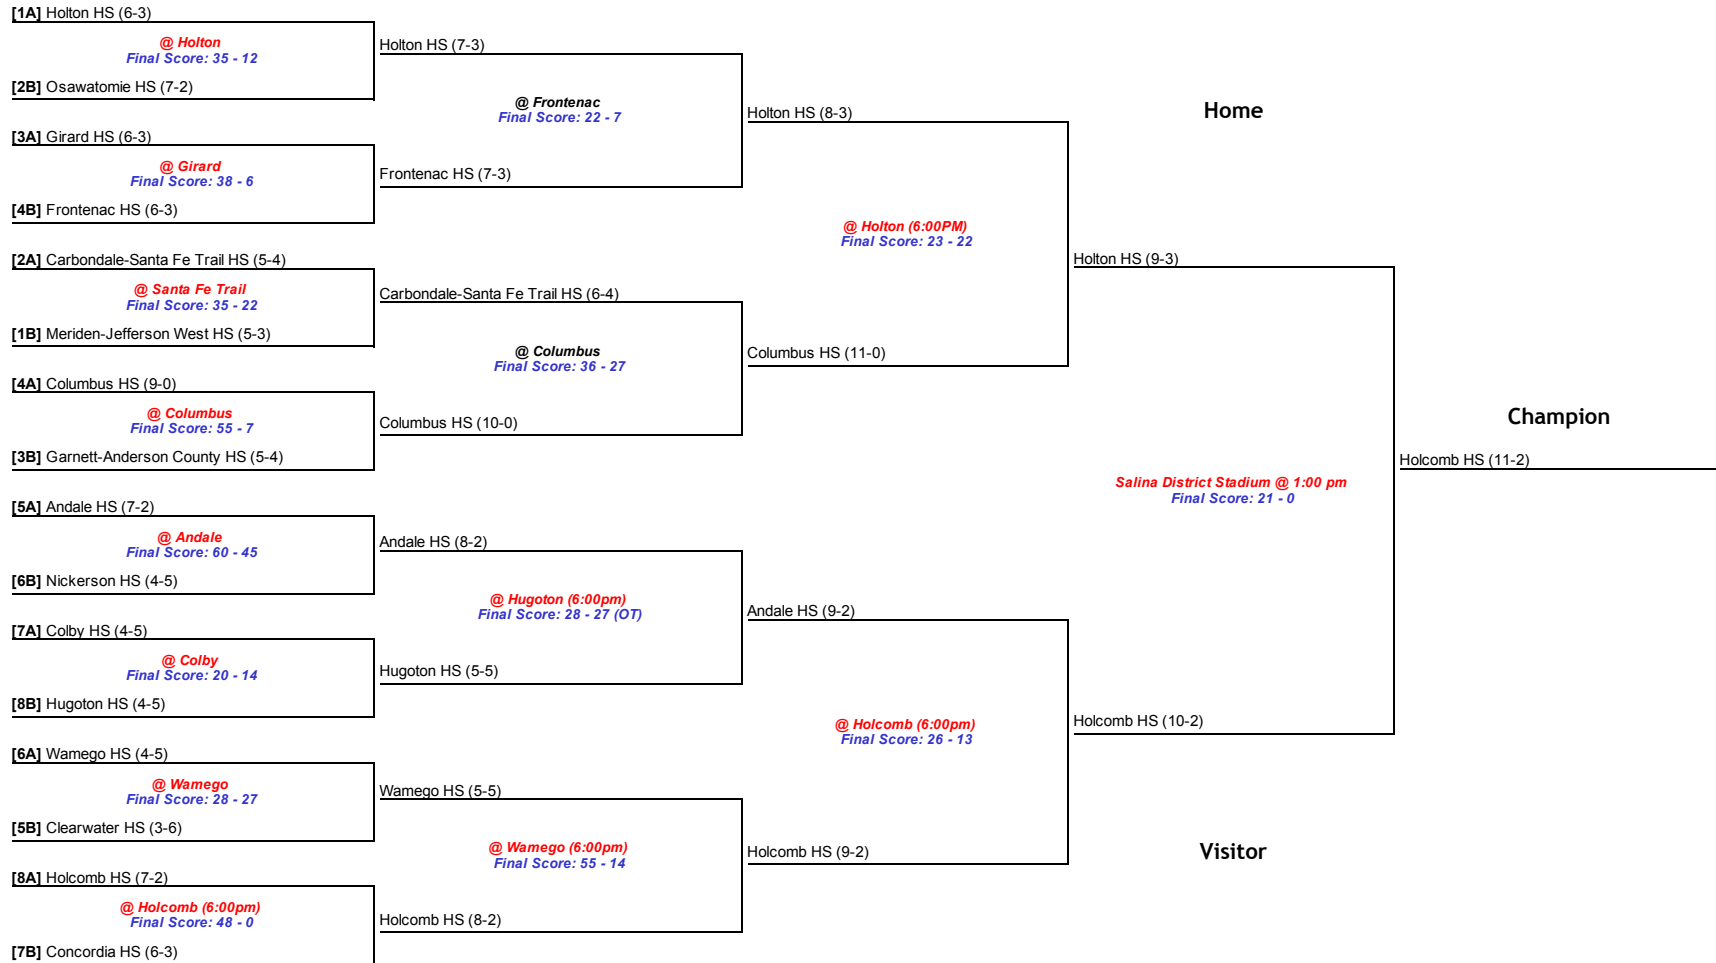

Kansas State High School Activities Association
Class 4A DII - State Football Championship

All games start at 7:00 PM on the dates noted, unless otherwise indicated.

Friday, Nov 6
Regional

Friday, Nov 13
Sectional

Friday, Nov 20
Sub-State

Saturday, Nov 28
State