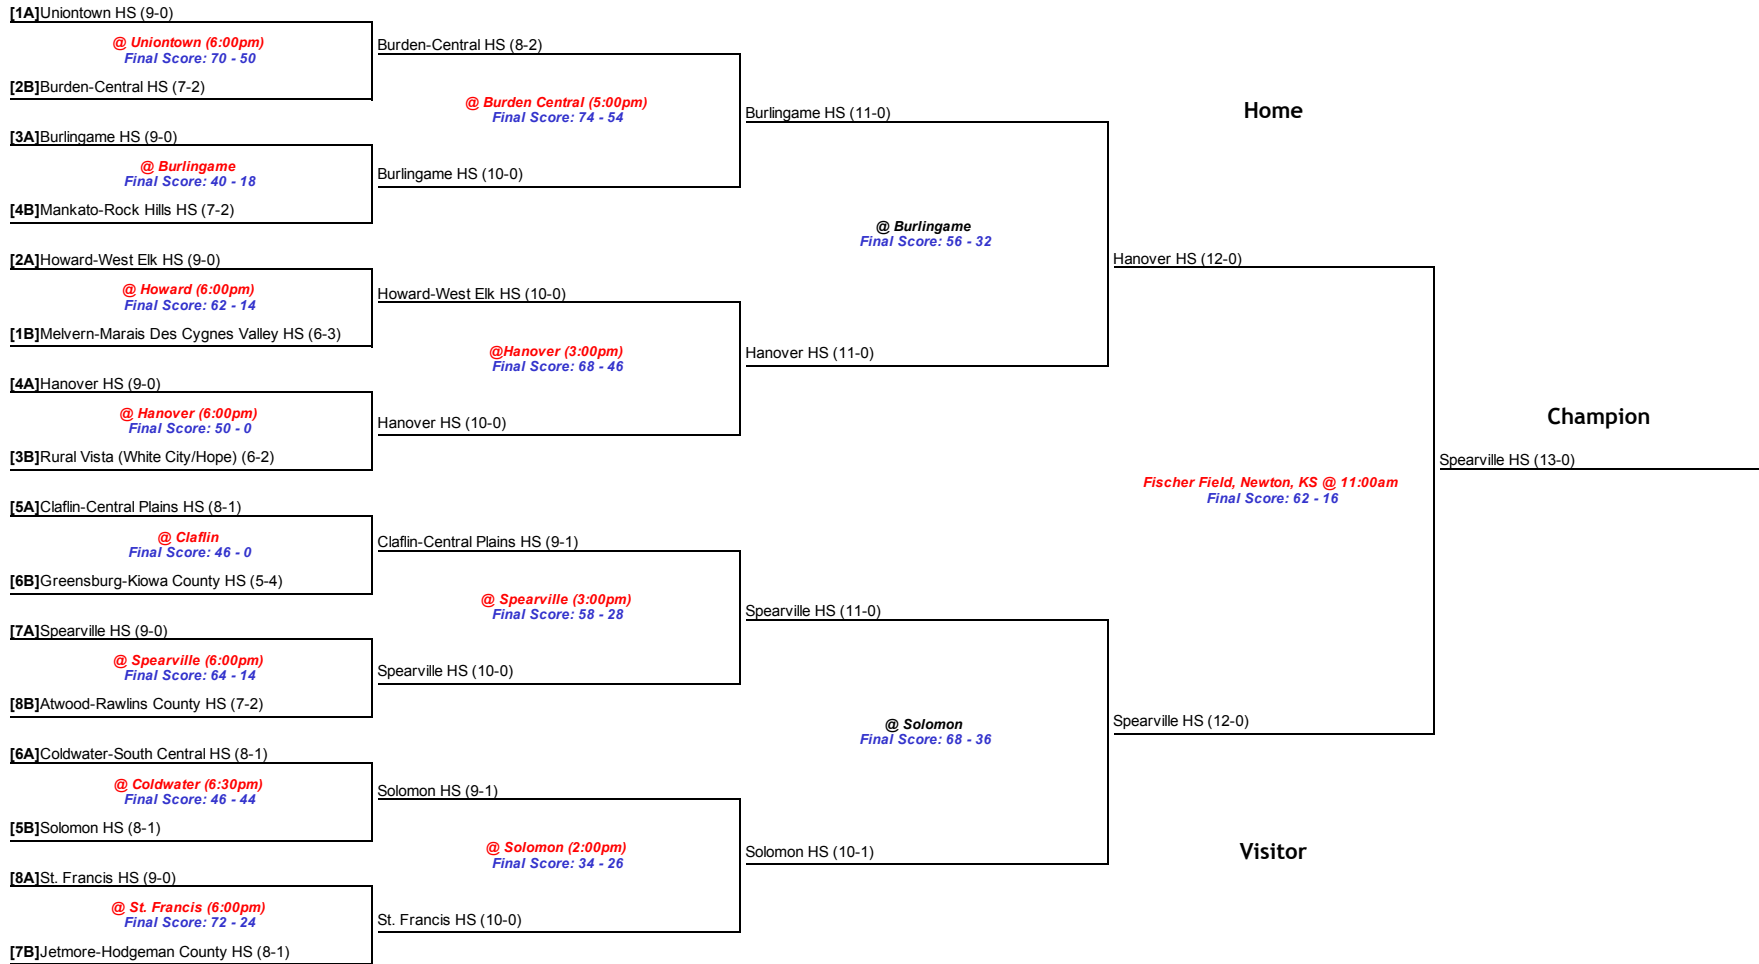

Kansas State High School Activities Association
Class 8-Man Div. I - State Football Championship

All games start at 7:00 PM on the dates noted, unless otherwise indicated.

Tuesday, Nov 3
Bi-District

Saturday, Nov 7
Regional

Friday, Nov 13
Sub-State

Saturday, Nov 21
State