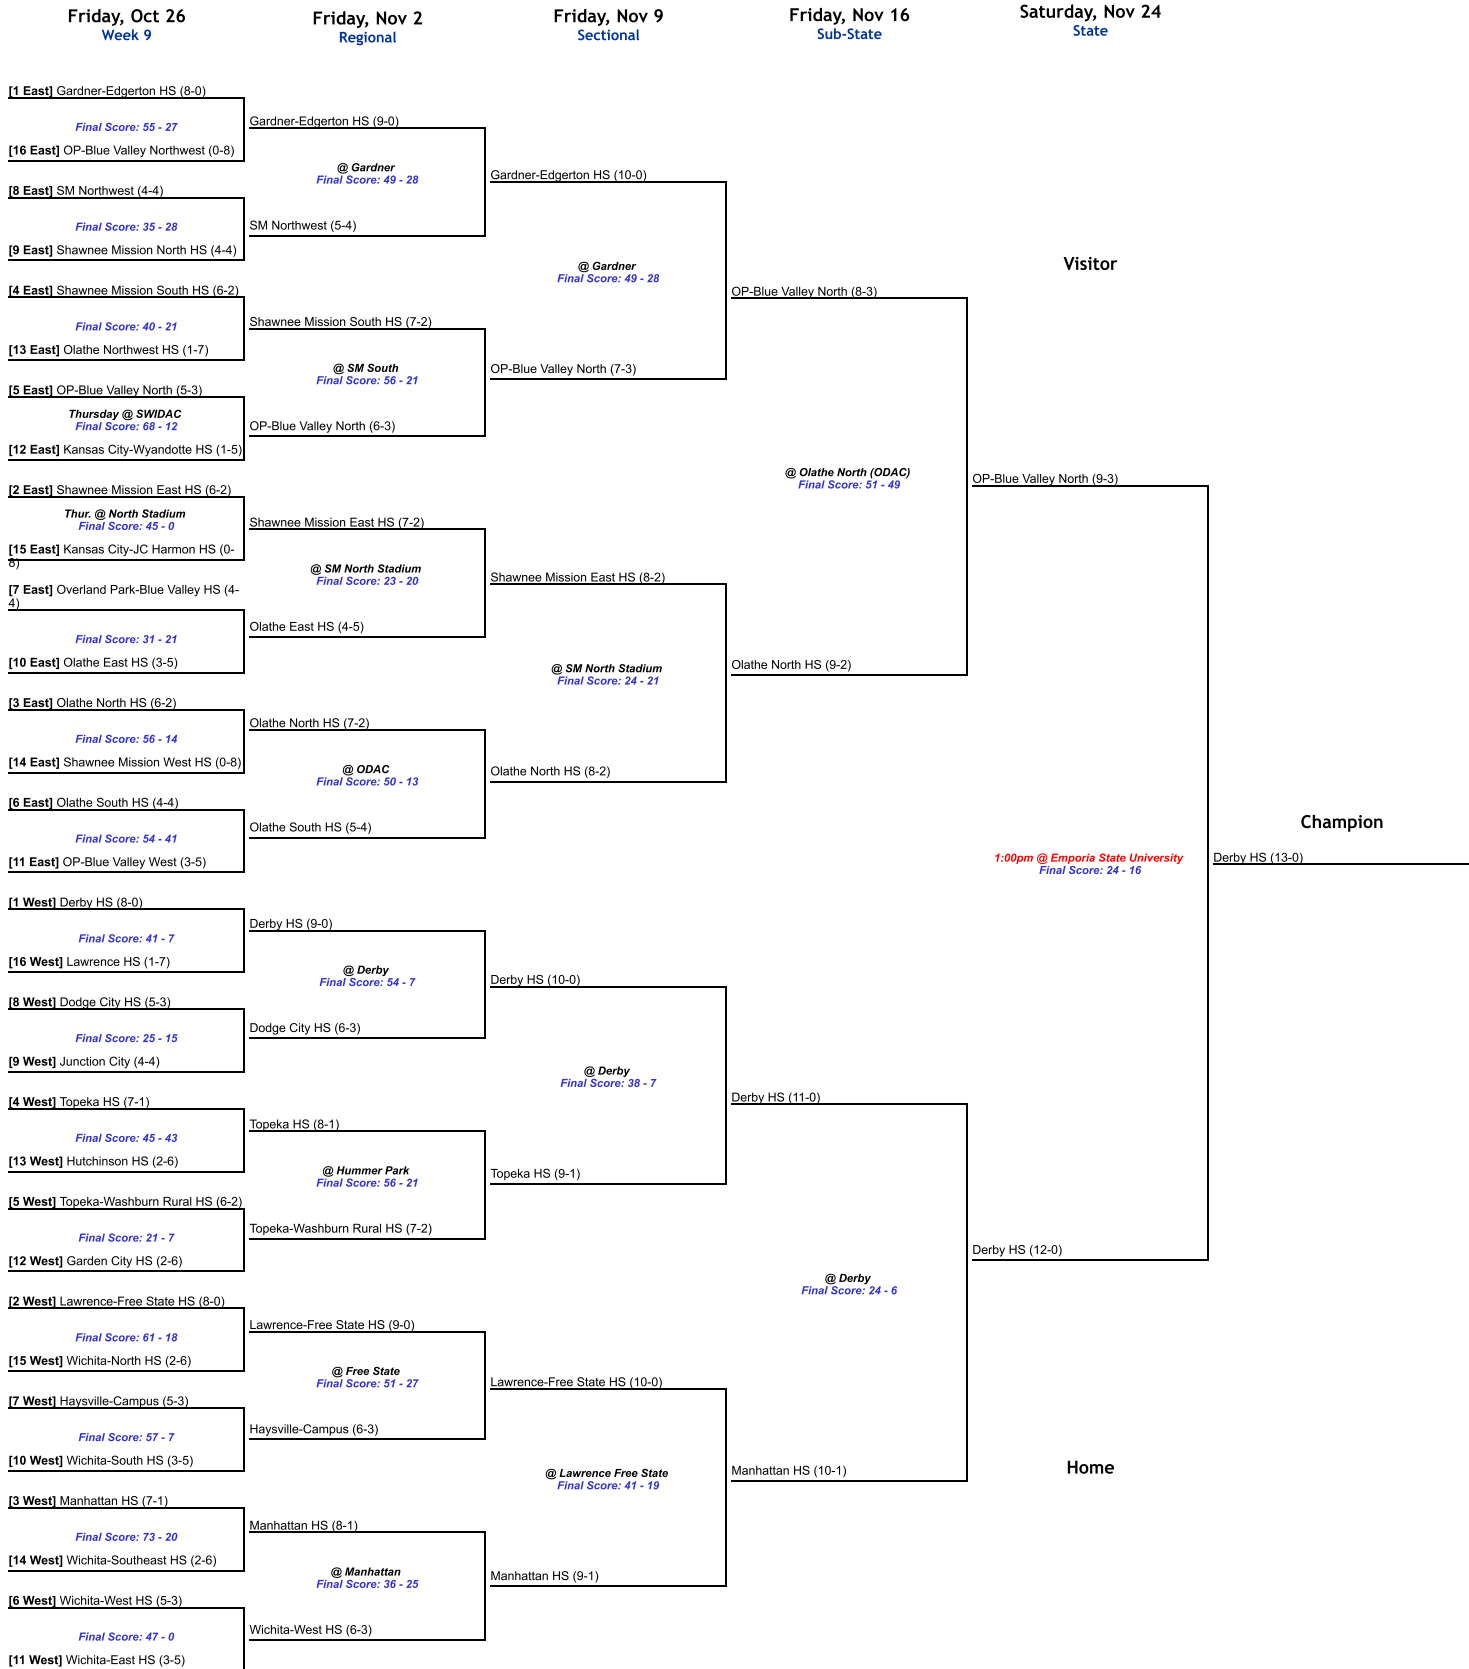

Kansas State High School Activities Association
Class 6A - State Football Championship