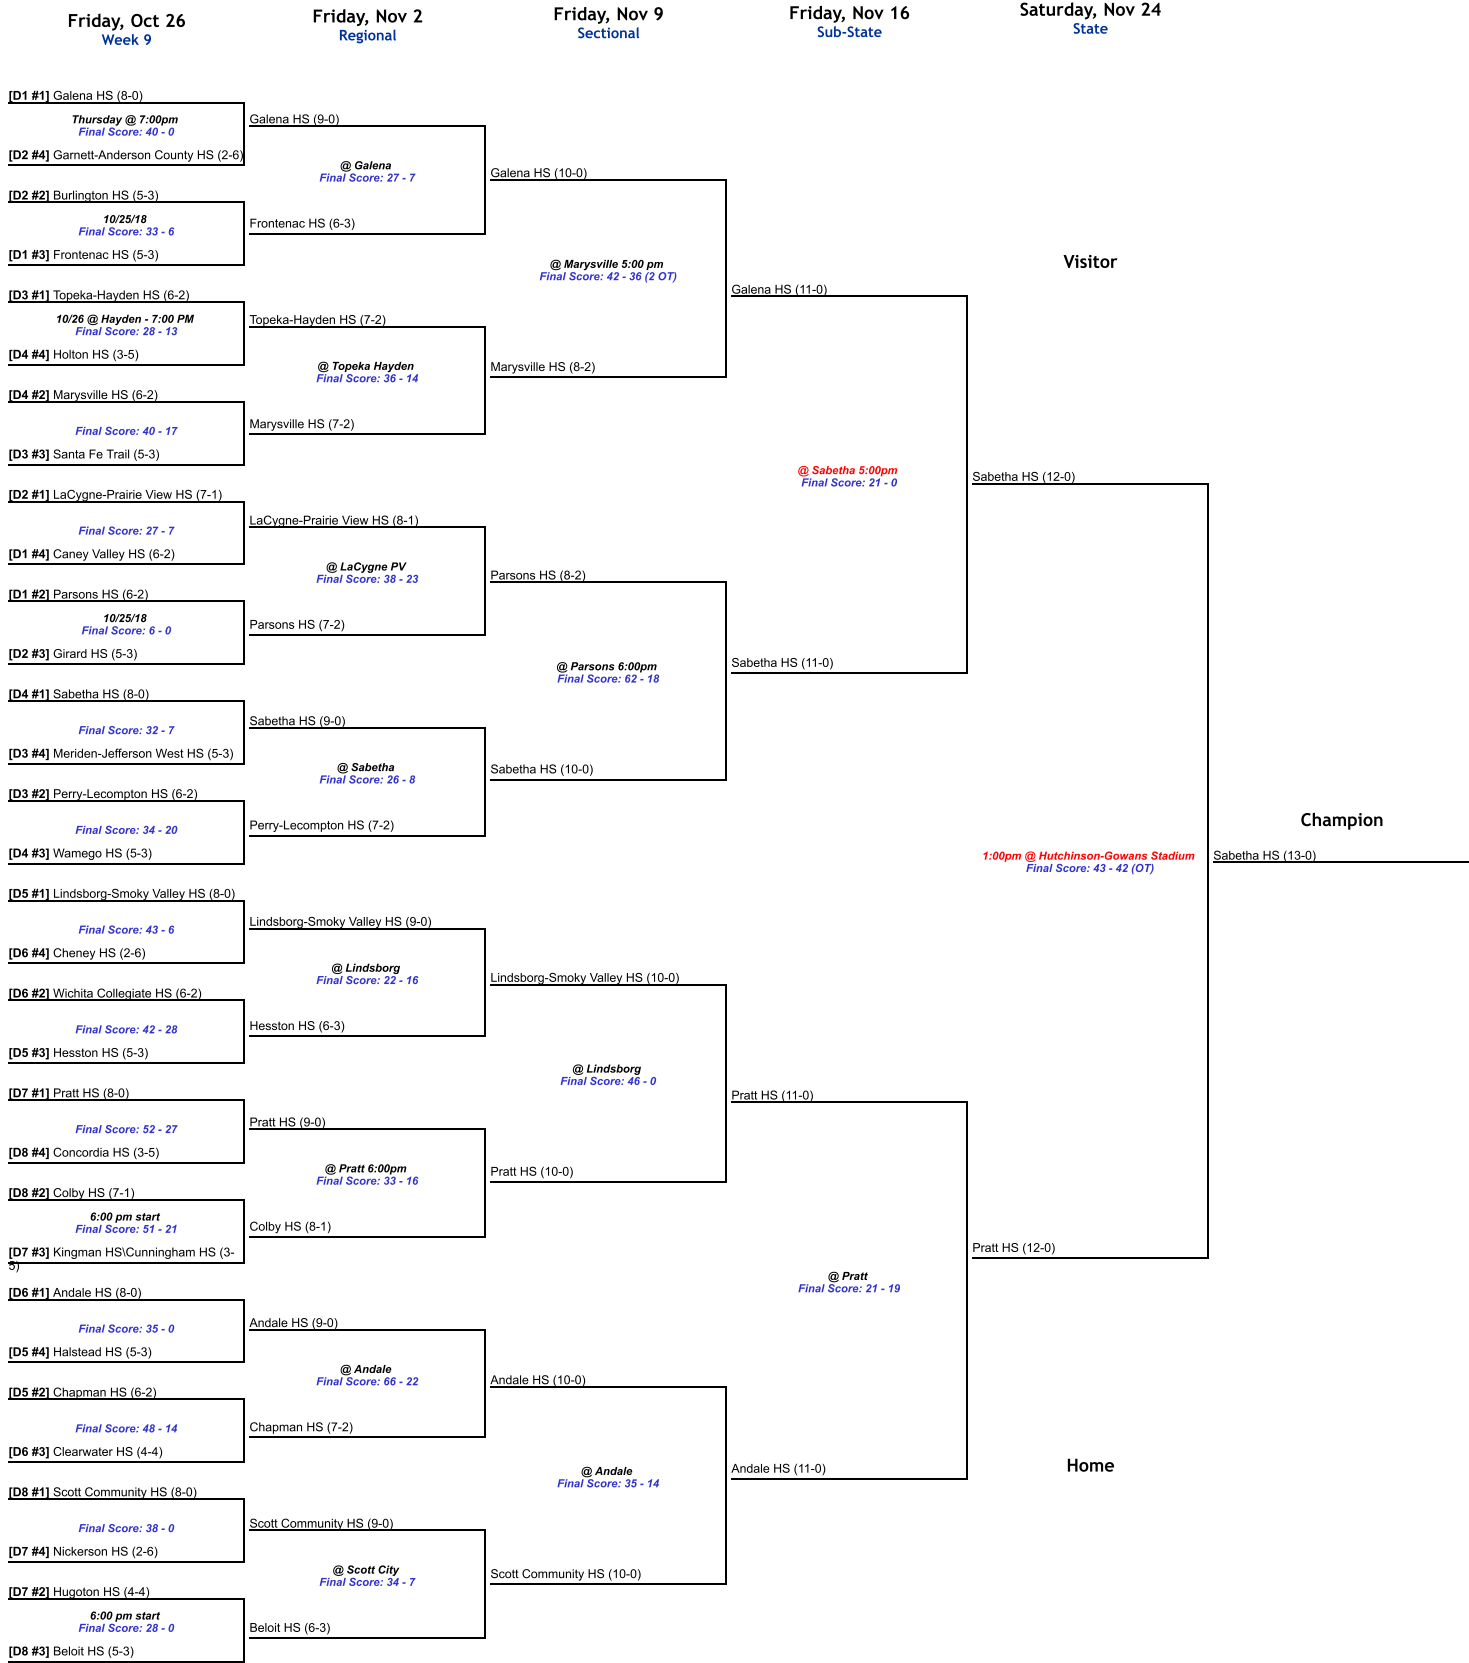

Kansas State High School Activities Association
Class 3A - State Football Championship