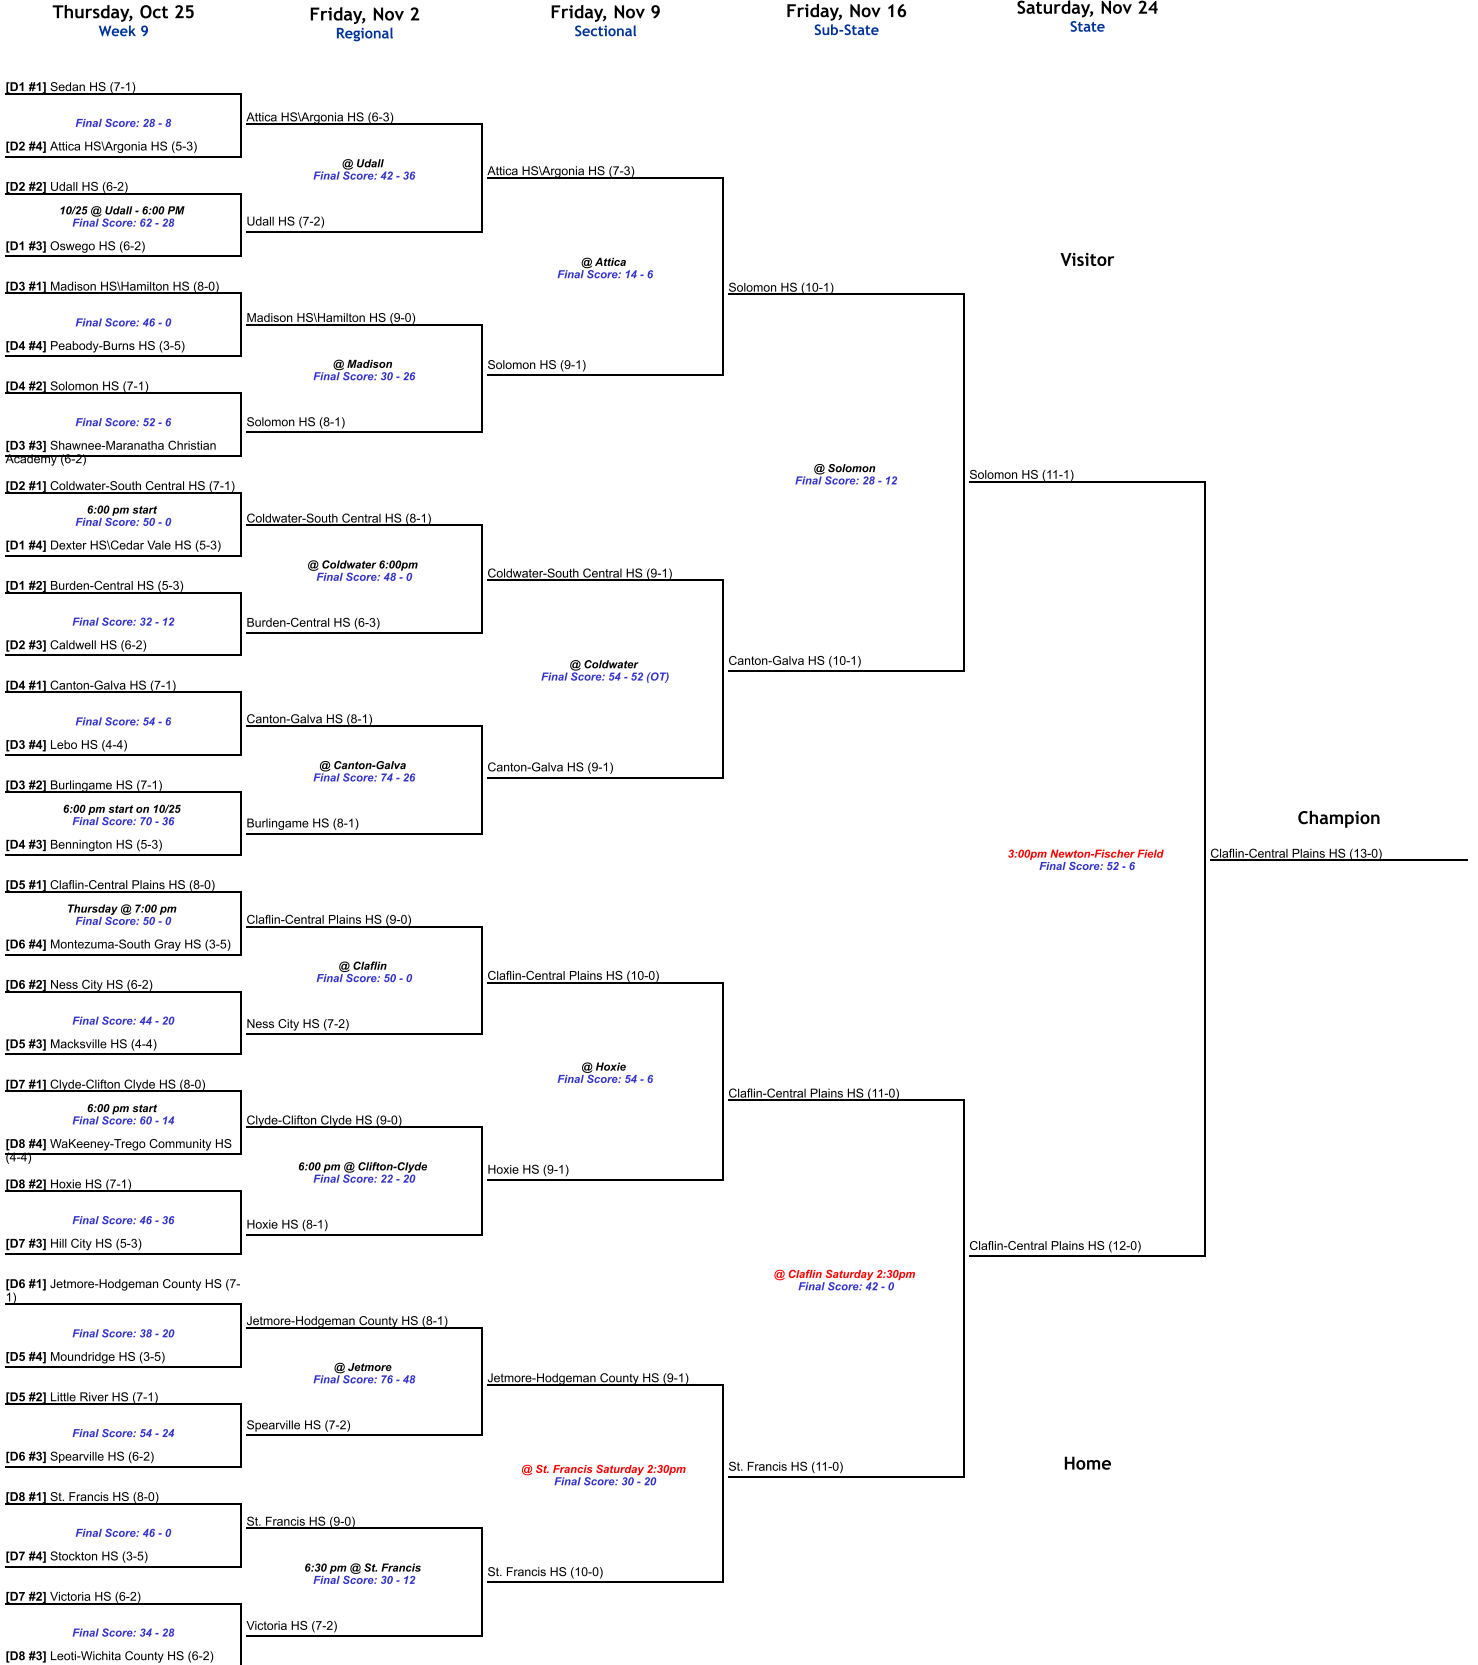

Kansas State High School Activities Association
Class 8 Player DI - State Football Championship