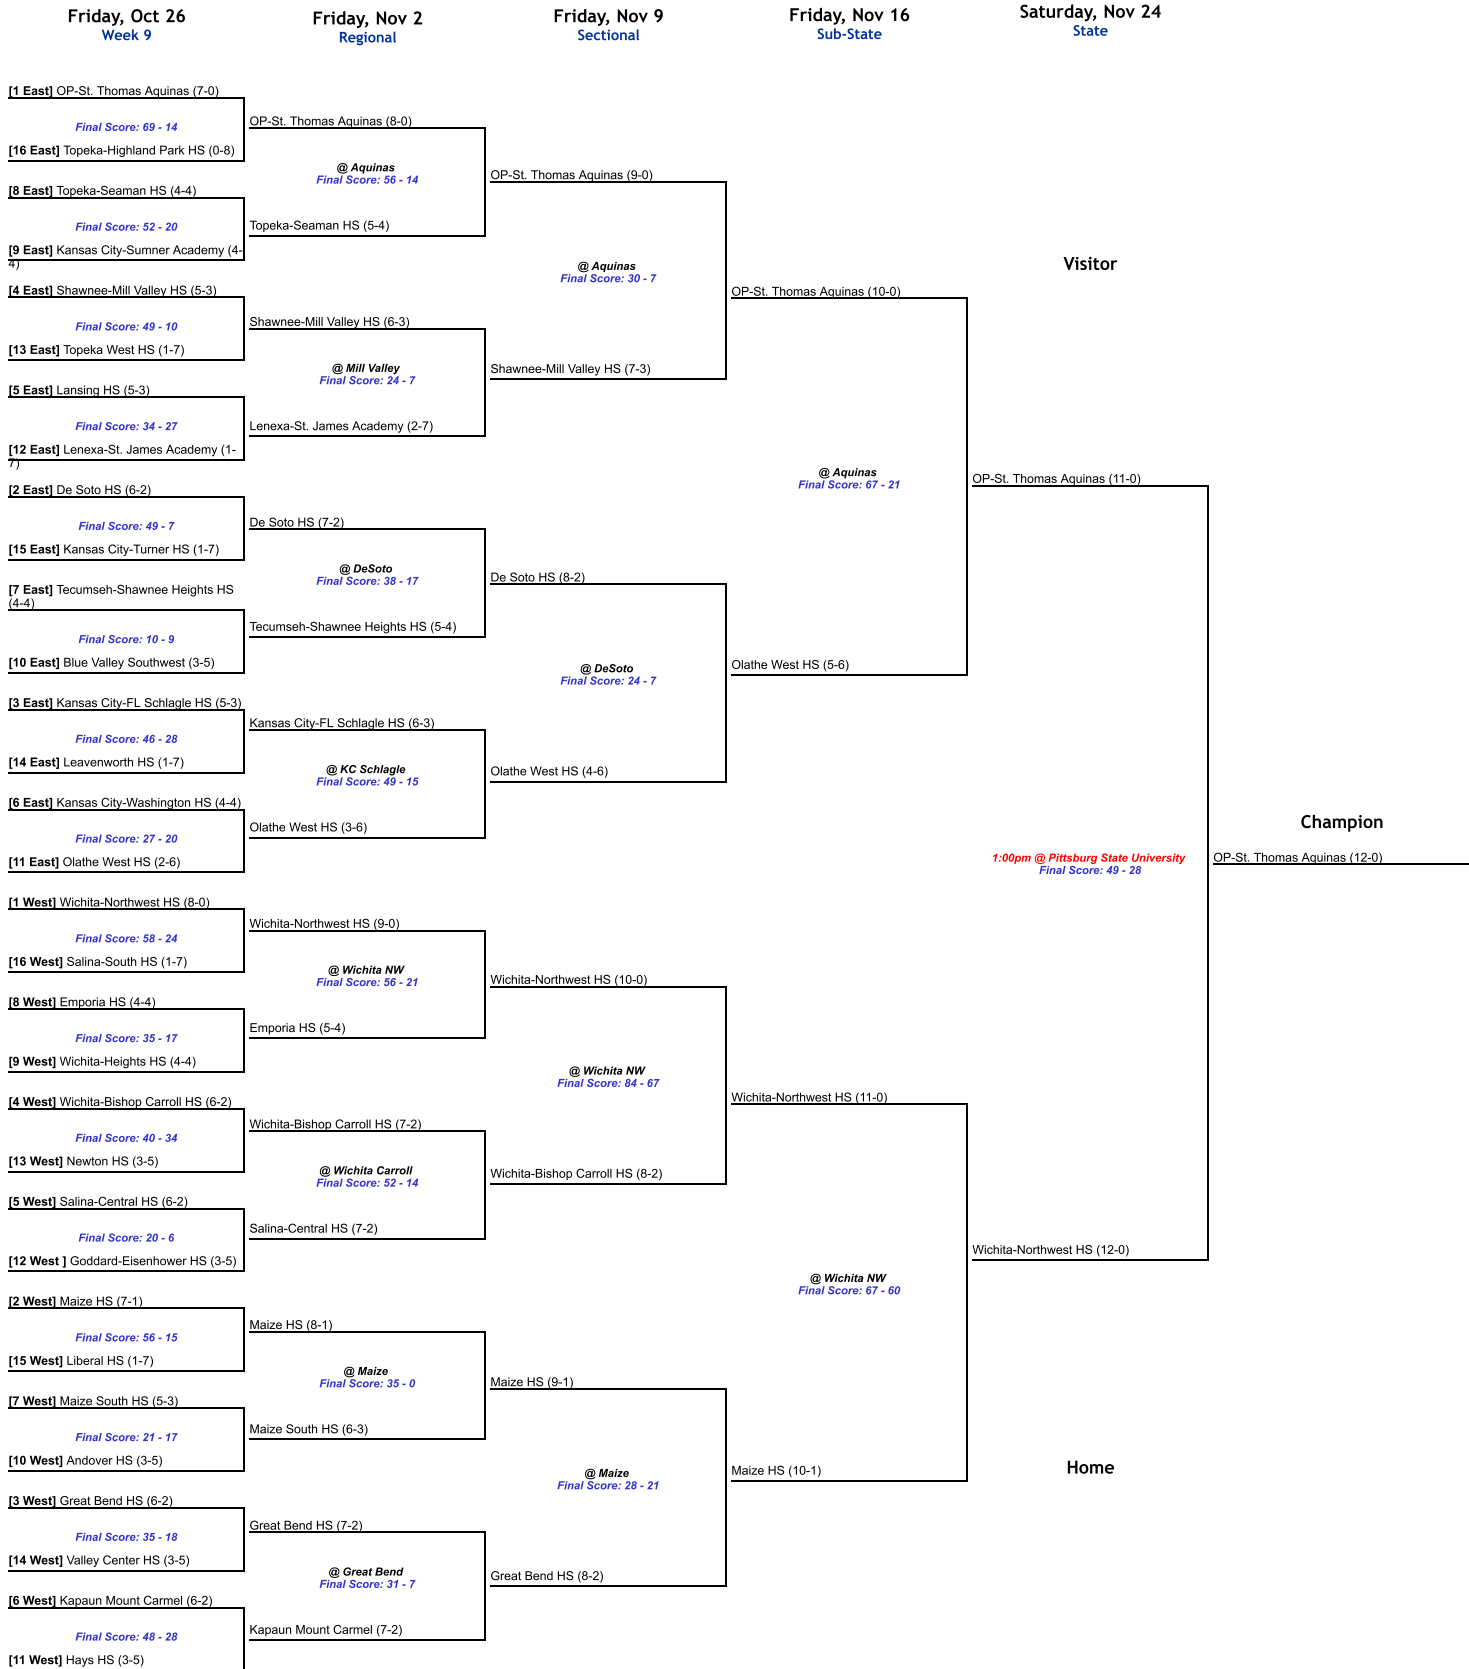

Kansas State High School Activities Association
Class 5A - State Football Championship