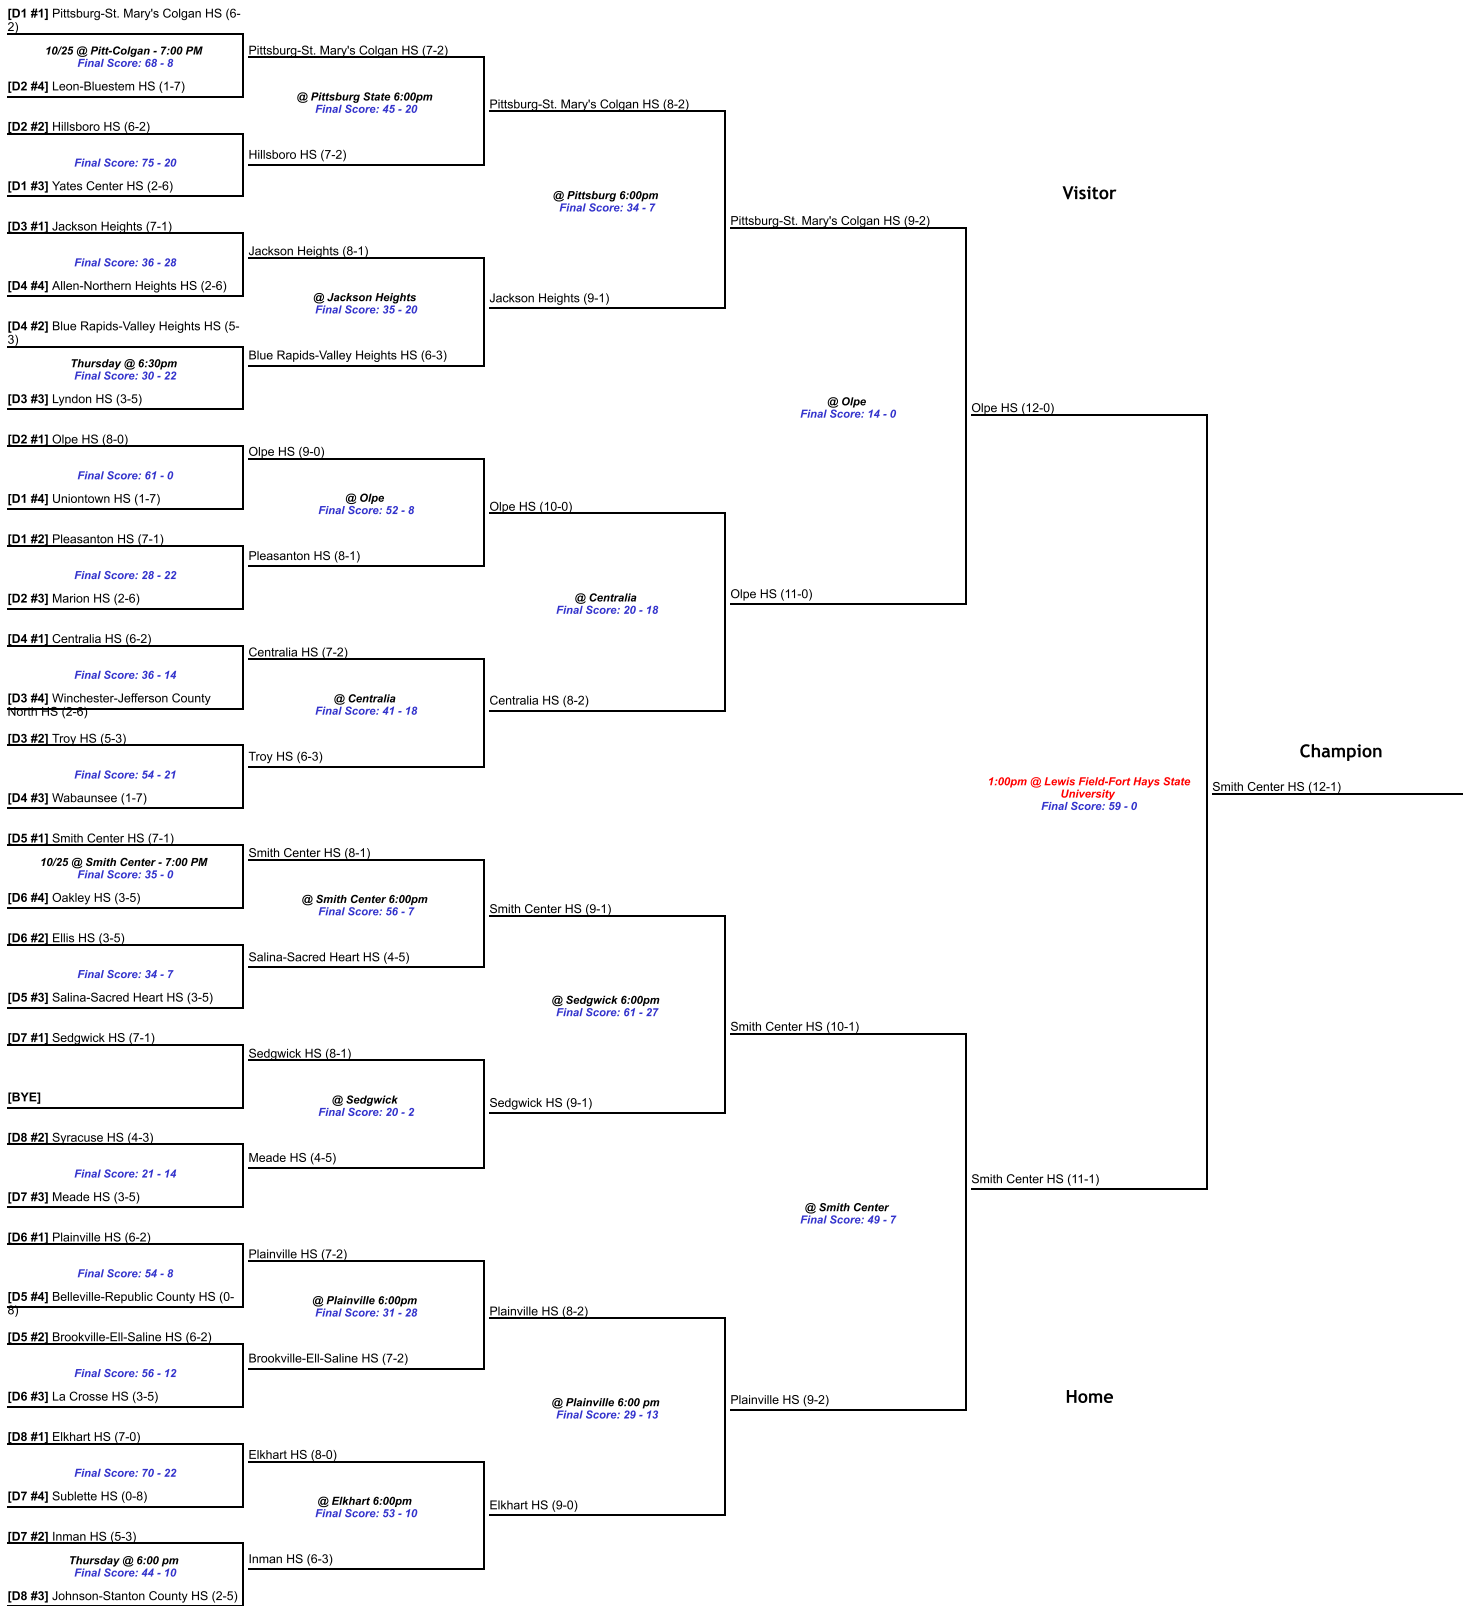

Kansas State High School Activities Association
Class 1A - State Football Championship

Friday, Oct 26
Week 9

Friday, Nov 2
Regional

Friday, Nov 9
Sectional

Friday, Nov 16
Sub-State

Saturday, Nov 24
State