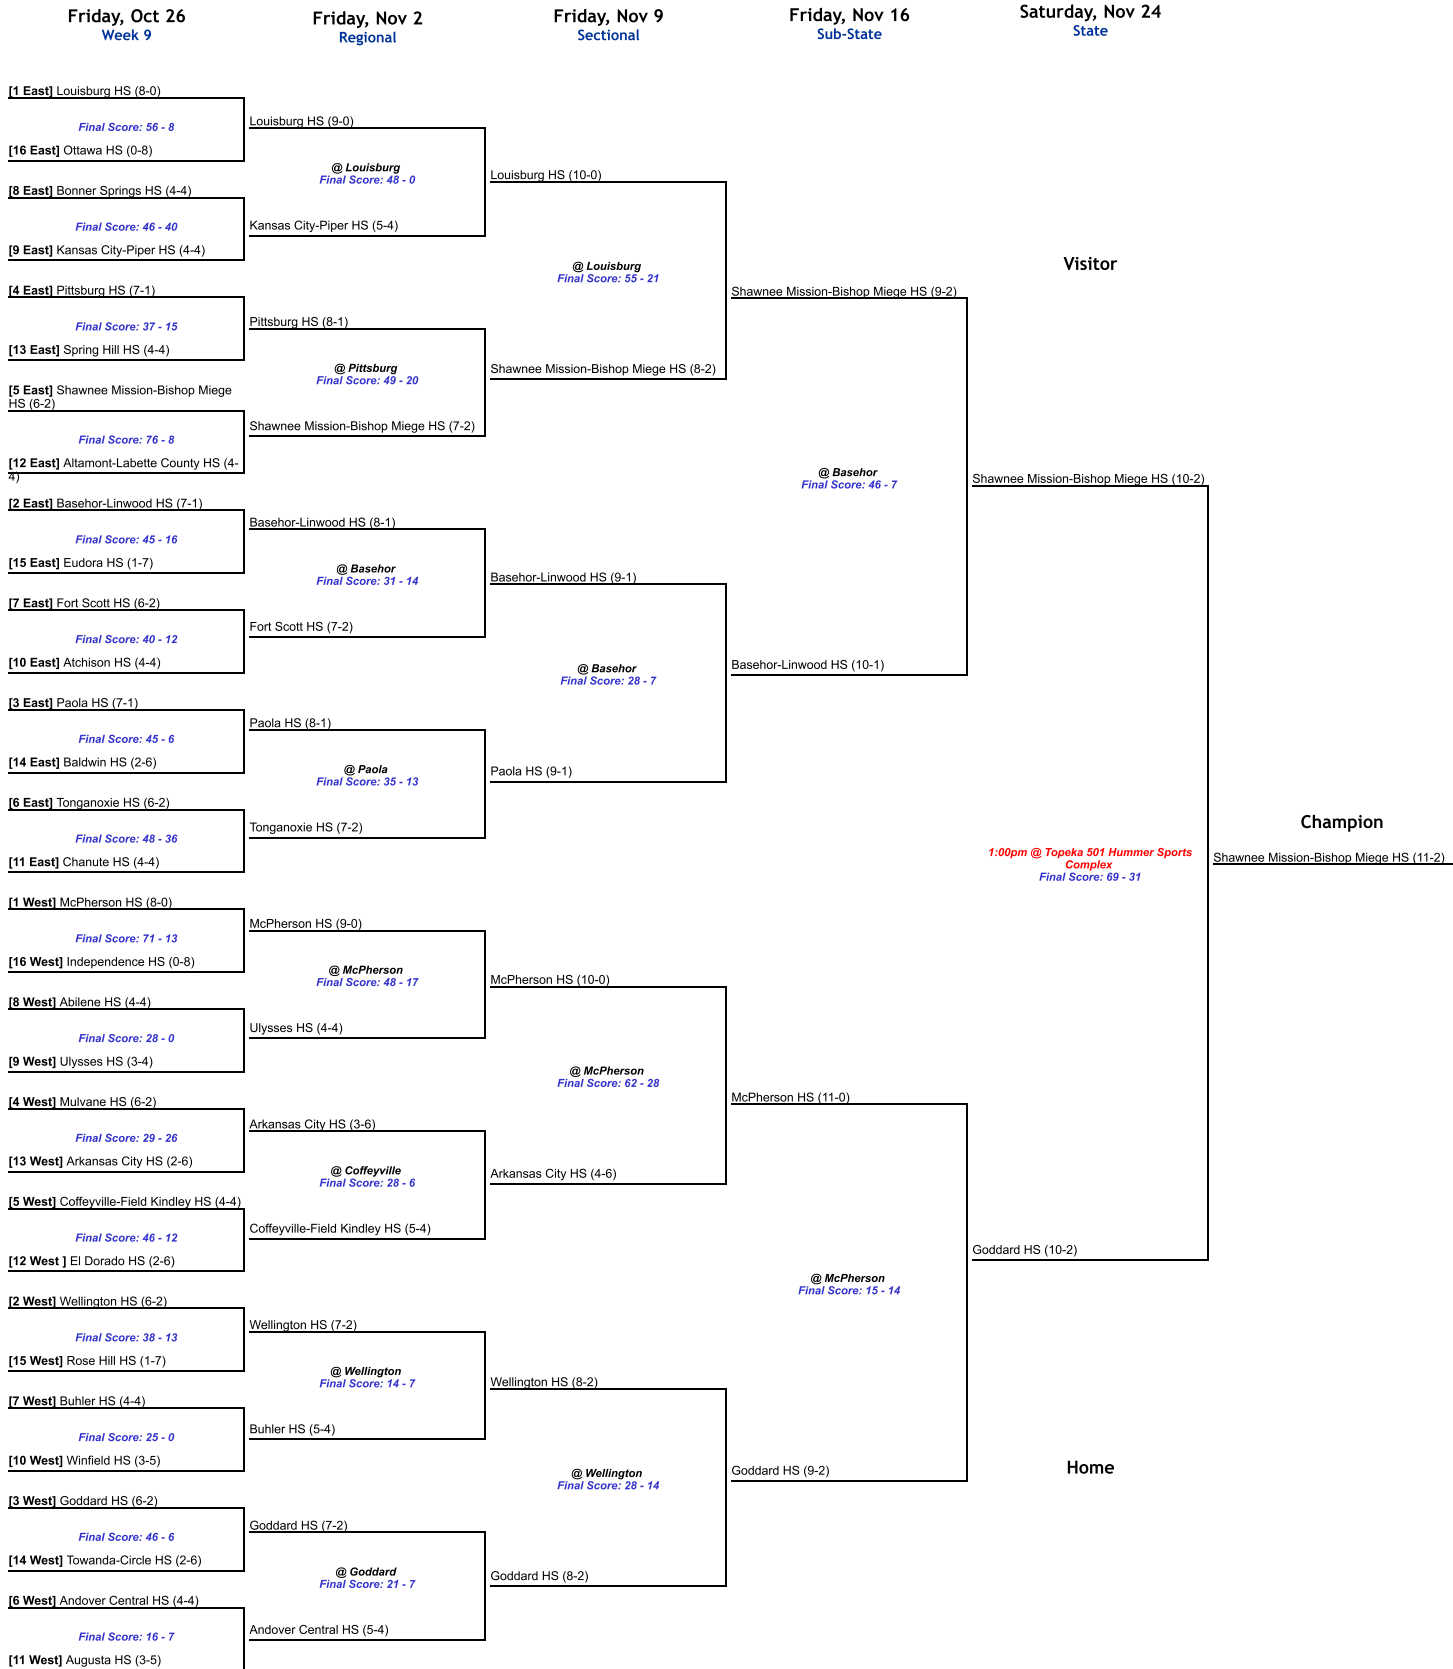

Kansas State High School Activities Association
Class 4A - State Football Championship