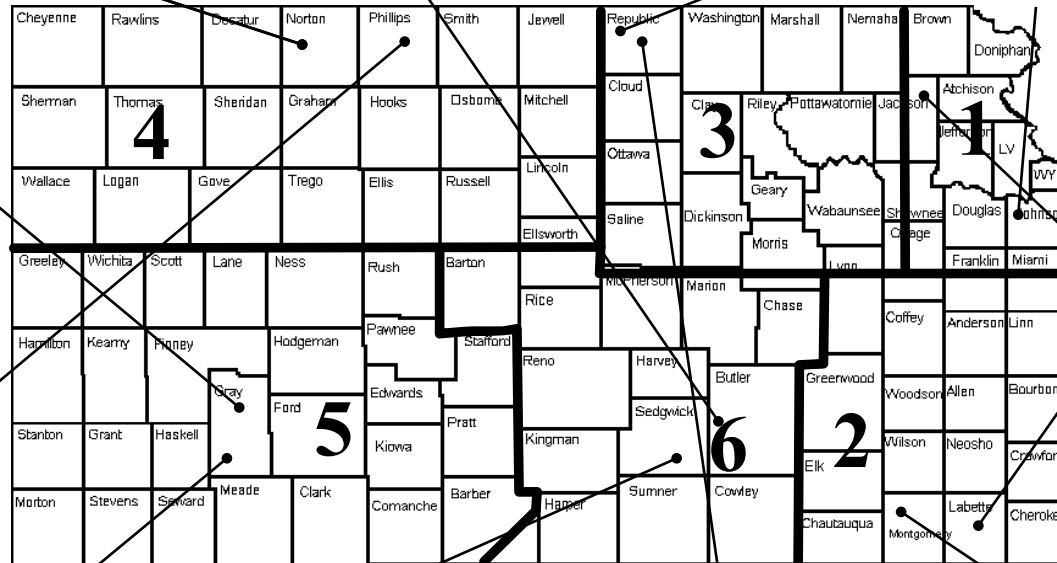

Kansas State High School Activities Association

2017 KAY AREA PRESIDENTS

Mariah Litton
Ingalls
5

Cale Patterson
Norton Community
4

Skyla Thomas-Frazier
Rose Hill
6

Tiana Sothers
Scandia-Pike Valley
3

Grant Eaton
Lenexa-St. James Academy
1

Tatem Schreppel
Oswego
2

Cheryl Gleason
KAY State Director

Kelsey Pinkerton
Phillipsburg
4

Kristie Gillespie
Montezuma-South Gray
5

Ginger Baerg
Mulvane
6

Michelle Hubert
Belleville-Republic County
3

Julie Dunham
Independence
2