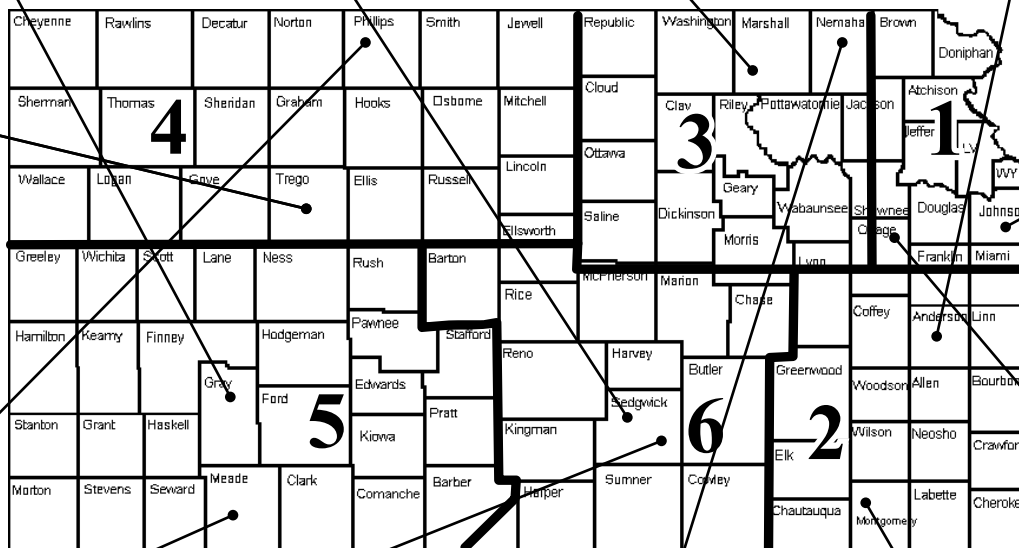

Kansas State High School Activities Association

2018 KAY AREA PRESIDENTS

Libby Frost
Trego Community HS

4

Mallory Ediger
Cimarron HS

5

Lauren Fuhrman
Maize HS

6

Rosa Blaske
Valley Heights HS

3

William Miller
Anderson County HS

2

Emma Green
Blue Valley Southwest HS

1

Cheryl Gleason
KAY State Director

Kelsey Pinkerton
Phillipsburg HS