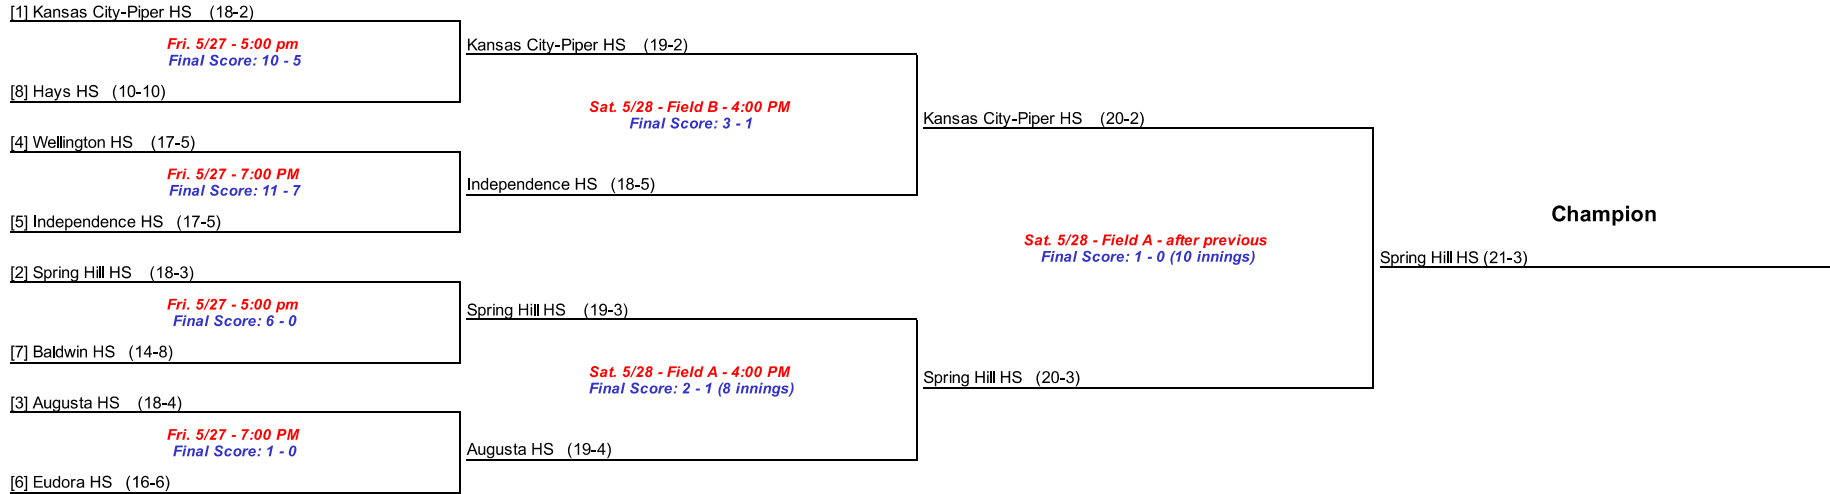

Kansas State High School Activities Association  
**Girls Class 4A Div I - State Softball Championship**  
**May 26-27, 2016**

**Salina-Bill Burke**  
 Manager: Tiffany Benien