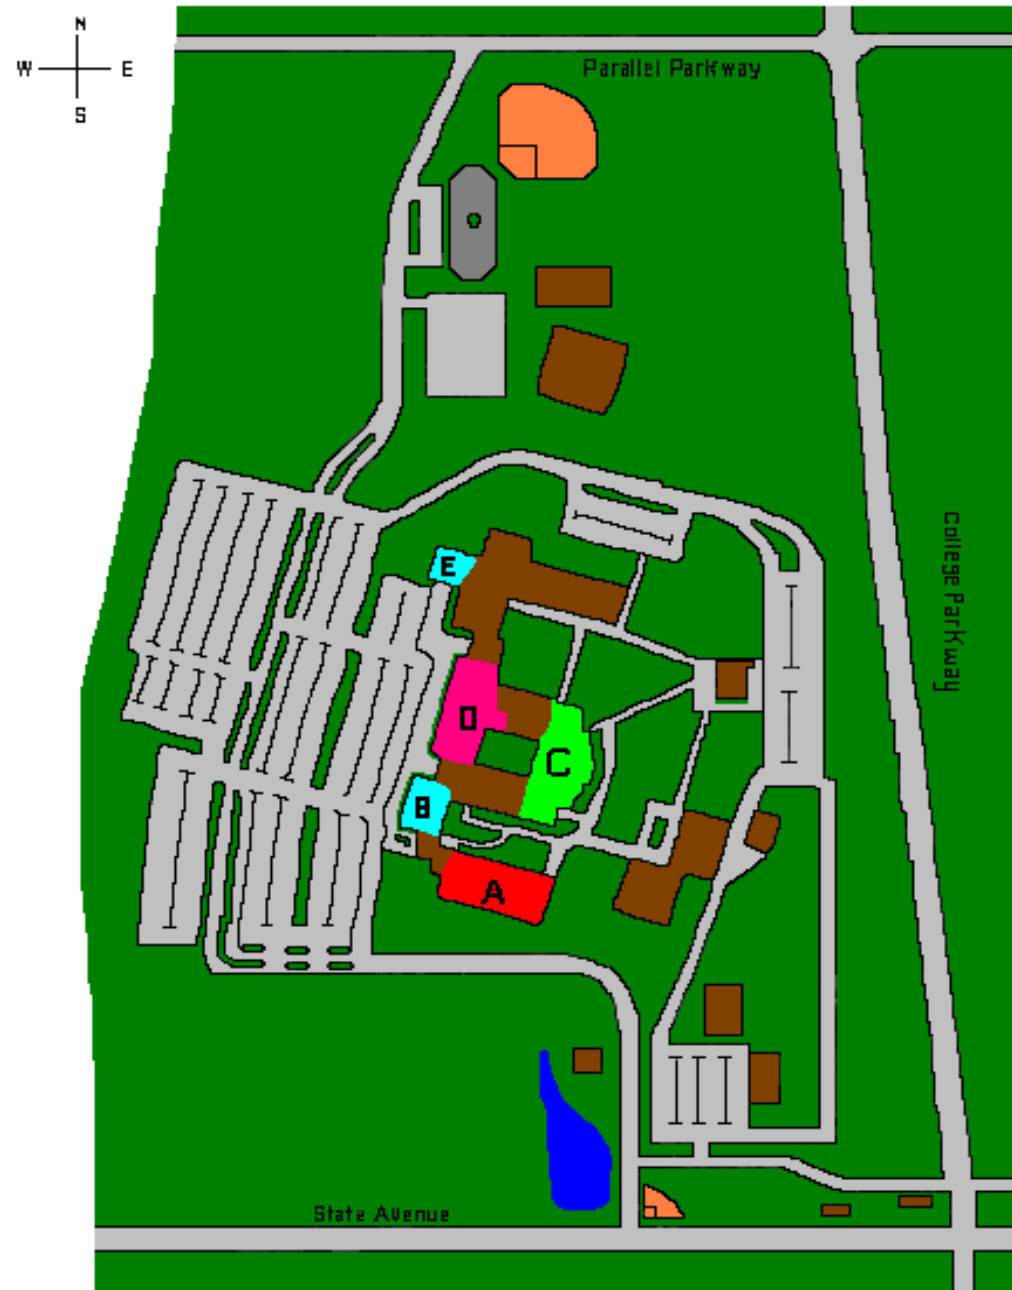

Sincerely,

Darren Elliott

Director of Debate and Forensics

Kansas City KS Community College

delliott@kckcc.edu

316-214-9502—cell

Campus Buildings

- A. Humanities (Hum.)
All 2100's (1 level down from parking lot)
2101 Extemp and Impromptu Draw/Prep
2103-2108 Competition Rooms
2110 Registration/Tab Room/Ballots
- B. Social Science (S.S.) Henry Louis Bldg.
All 3200's (parking lot level-across from Business Office)
3201 and 3202 Competition Rooms
3206 IDA Draw/Prep
- C. Jewell
Upper Lounge--TV's/Students Gathering Area
- D. Jewell West and Science
- E. Performing Arts Building—One Act Plays Friday

Restrooms

- Lower level A
- Lower level B
- Lower and Upper level C
- Upper level D
- Foyer E

Kansas City Kansas Community College

STATE SPEECH FESTIVAL

Site KCKCC
 Judge Paula Zieg
 Room 2103

DRAW TIME	SPEAK TIME	Name 1	Name 2	School	Event
	8:00 AM	Sonia Kandalkar		Olathe North	Oration
	8:10 AM	Mallory Novicoff		Blue Valley	Oration
	8:20 AM	Austin Ballard		Tonganoxie	Prose
	8:30 AM	Brayden Cox		Tonganoxie	Poetry
	8:40 AM	Trey Lewallen		Tonganoxie	Poetry
8:20 AM	8:50 AM	Avi Misra		Blue Valley	Extemp
8:30 AM	9:00 AM	Akshay Venkat		Blue Valley	Extemp
	9:10 AM	BREAK	BREAK	BREAK	BREAK
8:50 AM	9:20 AM	Blake Phillips		Tonganoxie	Extemp
9:00 AM	9:30 AM	Dylan Tavis		Tonganoxie	Extemp
	9:40 AM	Martha Wolf		Piper	Prose
	9:50 AM	Shawna Kirk		Tonganoxie	Informative
	10:00 AM	DeAvion Lynch		Piper	Poetry
10:04 AM	10:10 AM	Mya Young		Bonner Springs	Impromptu
	10:20 AM	Katie Cook		Basehor	Poetry
	10:30 AM	BREAK	BREAK	BREAK	BREAK
10:10 AM	10:40 AM	Joseph Fuss		Bishop Miege	Extemp
	10:50 AM	Chloe Rausch		Paola	Poetry
	11:00 AM	Parker Johnson	Sydney Williamson	Mill Valley	Duet
	11:10 AM	Mandy Davis		Valley Falls	Prose
	11:20 AM	Jaden Larson		Lebo	Prose
	11:30 AM	Kayla Powers		Mill Valley	H.S.A.
	11:40 AM	Catherine Montgomery		Valley Falls	Prose
	11:50 AM	Emma Cox		Paola	SSA
	12:00 PM	Elizabeth Joseph		Mill Valley	Informative