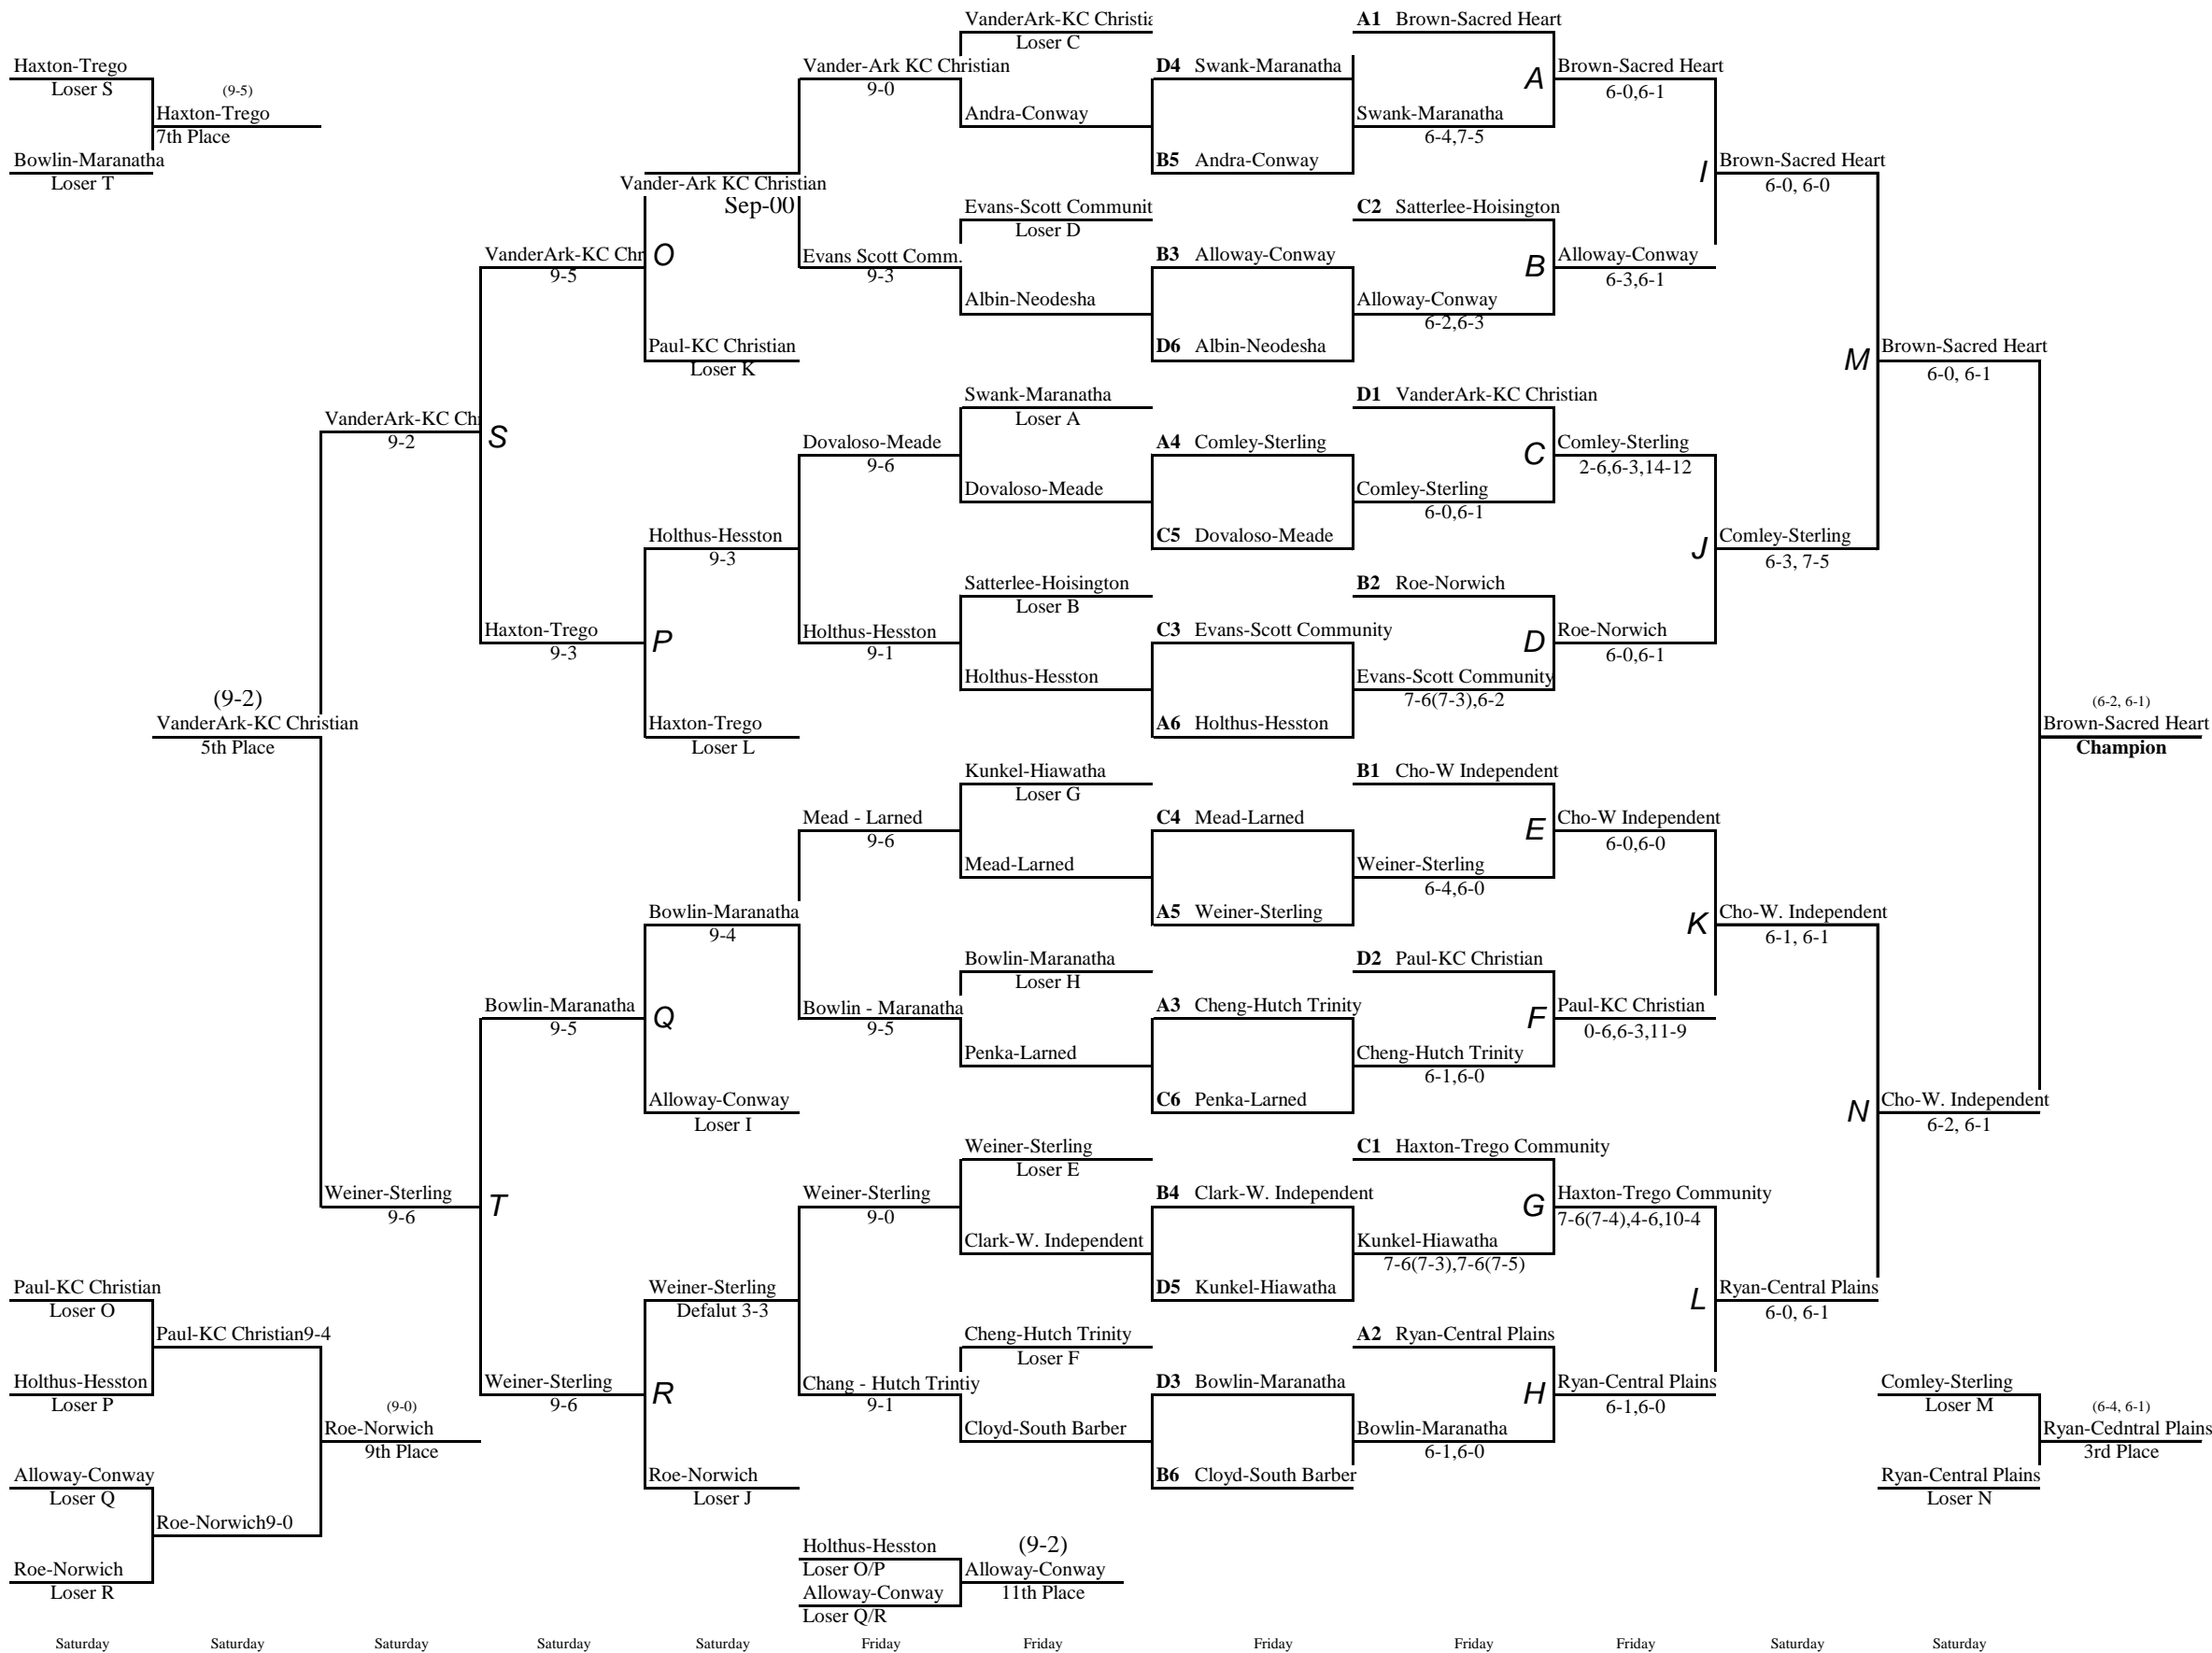

KANSAS STATE HIGH SCHOOL ACTIVITIES ASSOCIATION STATE TENNIS TOURNAMENT BRACKET

Tournament Date/Year: 5-13-2016, 2016
Tournament Location: Wichita, KS. Riverside
Tournament Manager: Jeff Boone

Boys
Singles
Class 3-2-1A

KANSAS STATE HIGH SCHOOL ACTIVITIES ASSOCIATION STATE TENNIS TOURNAMENT BRACKET

Tournament Date/Year: 5-13-2016, 2016
 Tournament Location: Wichita, KS. Riverside
 Tournament Manager: Jeff Boone

Boys
Doubles
 Class 3-2-1A