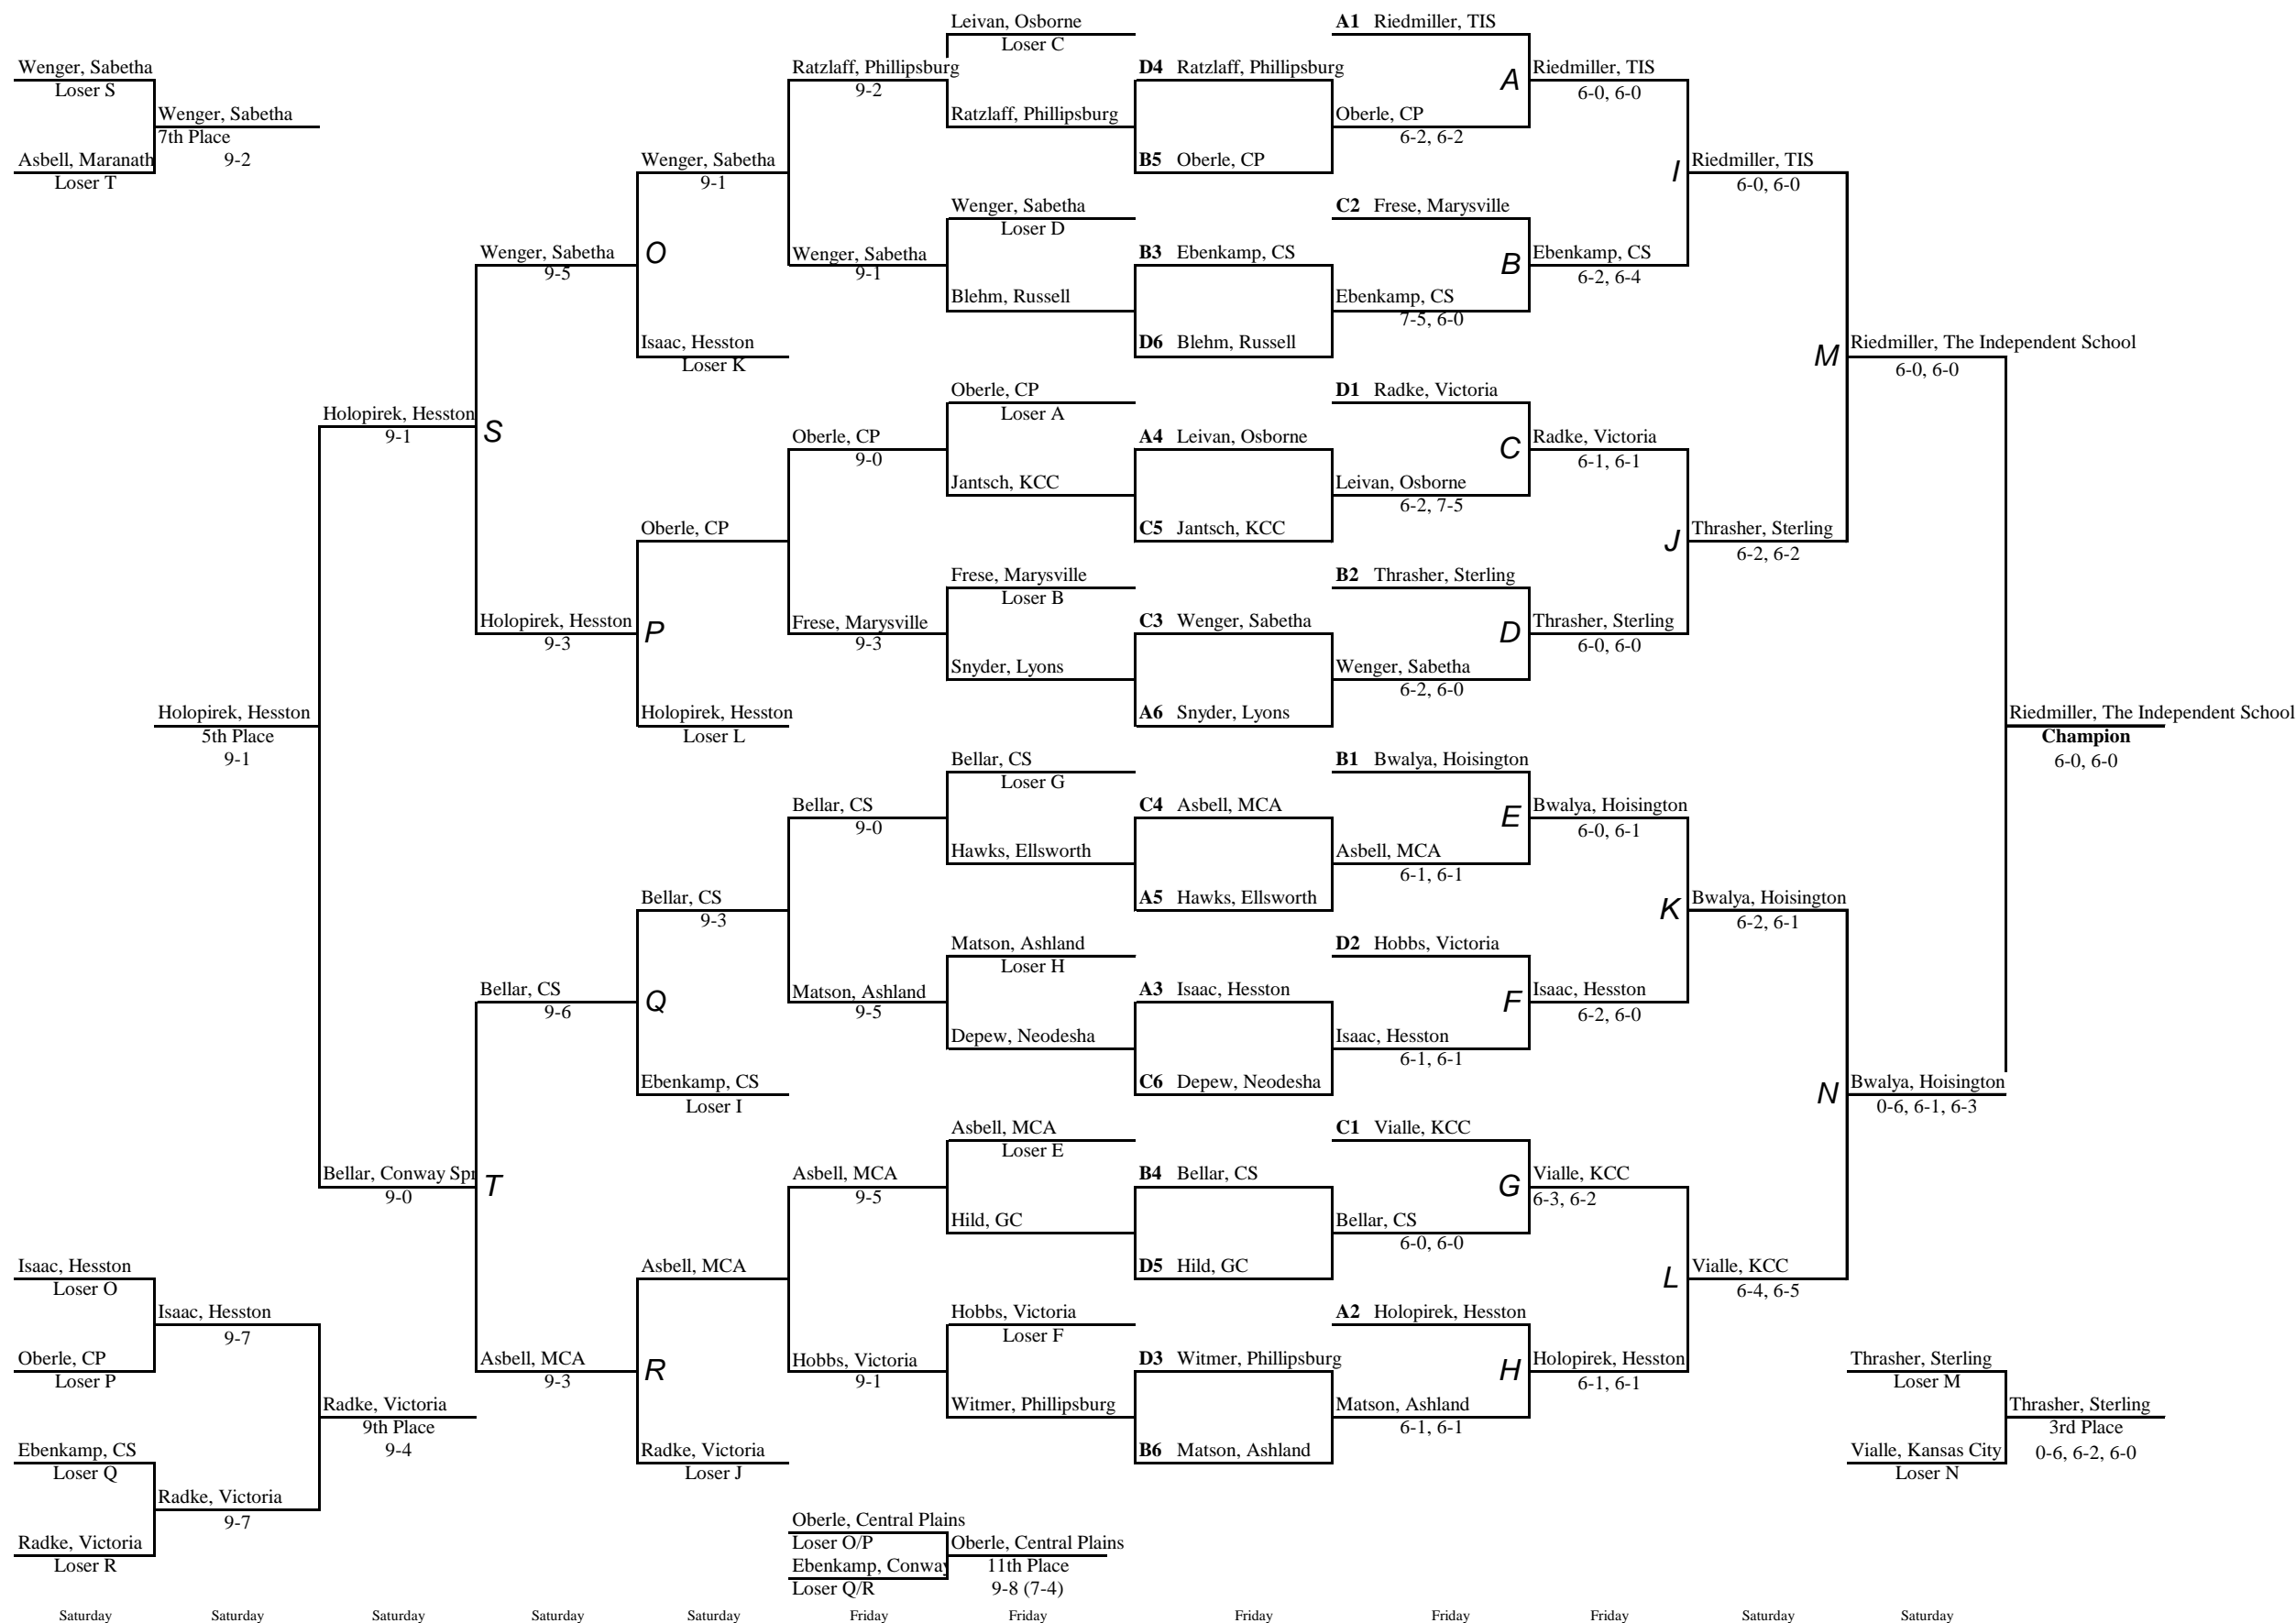

KANSAS STATE HIGH SCHOOL ACTIVITIES ASSOCIATION STATE TENNIS TOURNAMENT BRACKET

Tournament Date/Year: October 16-17, 2015
 Tournament Location: Harmon Park
 Tournament Manager: Josh Poteet

Girls

Singles

Class 3-2-1A