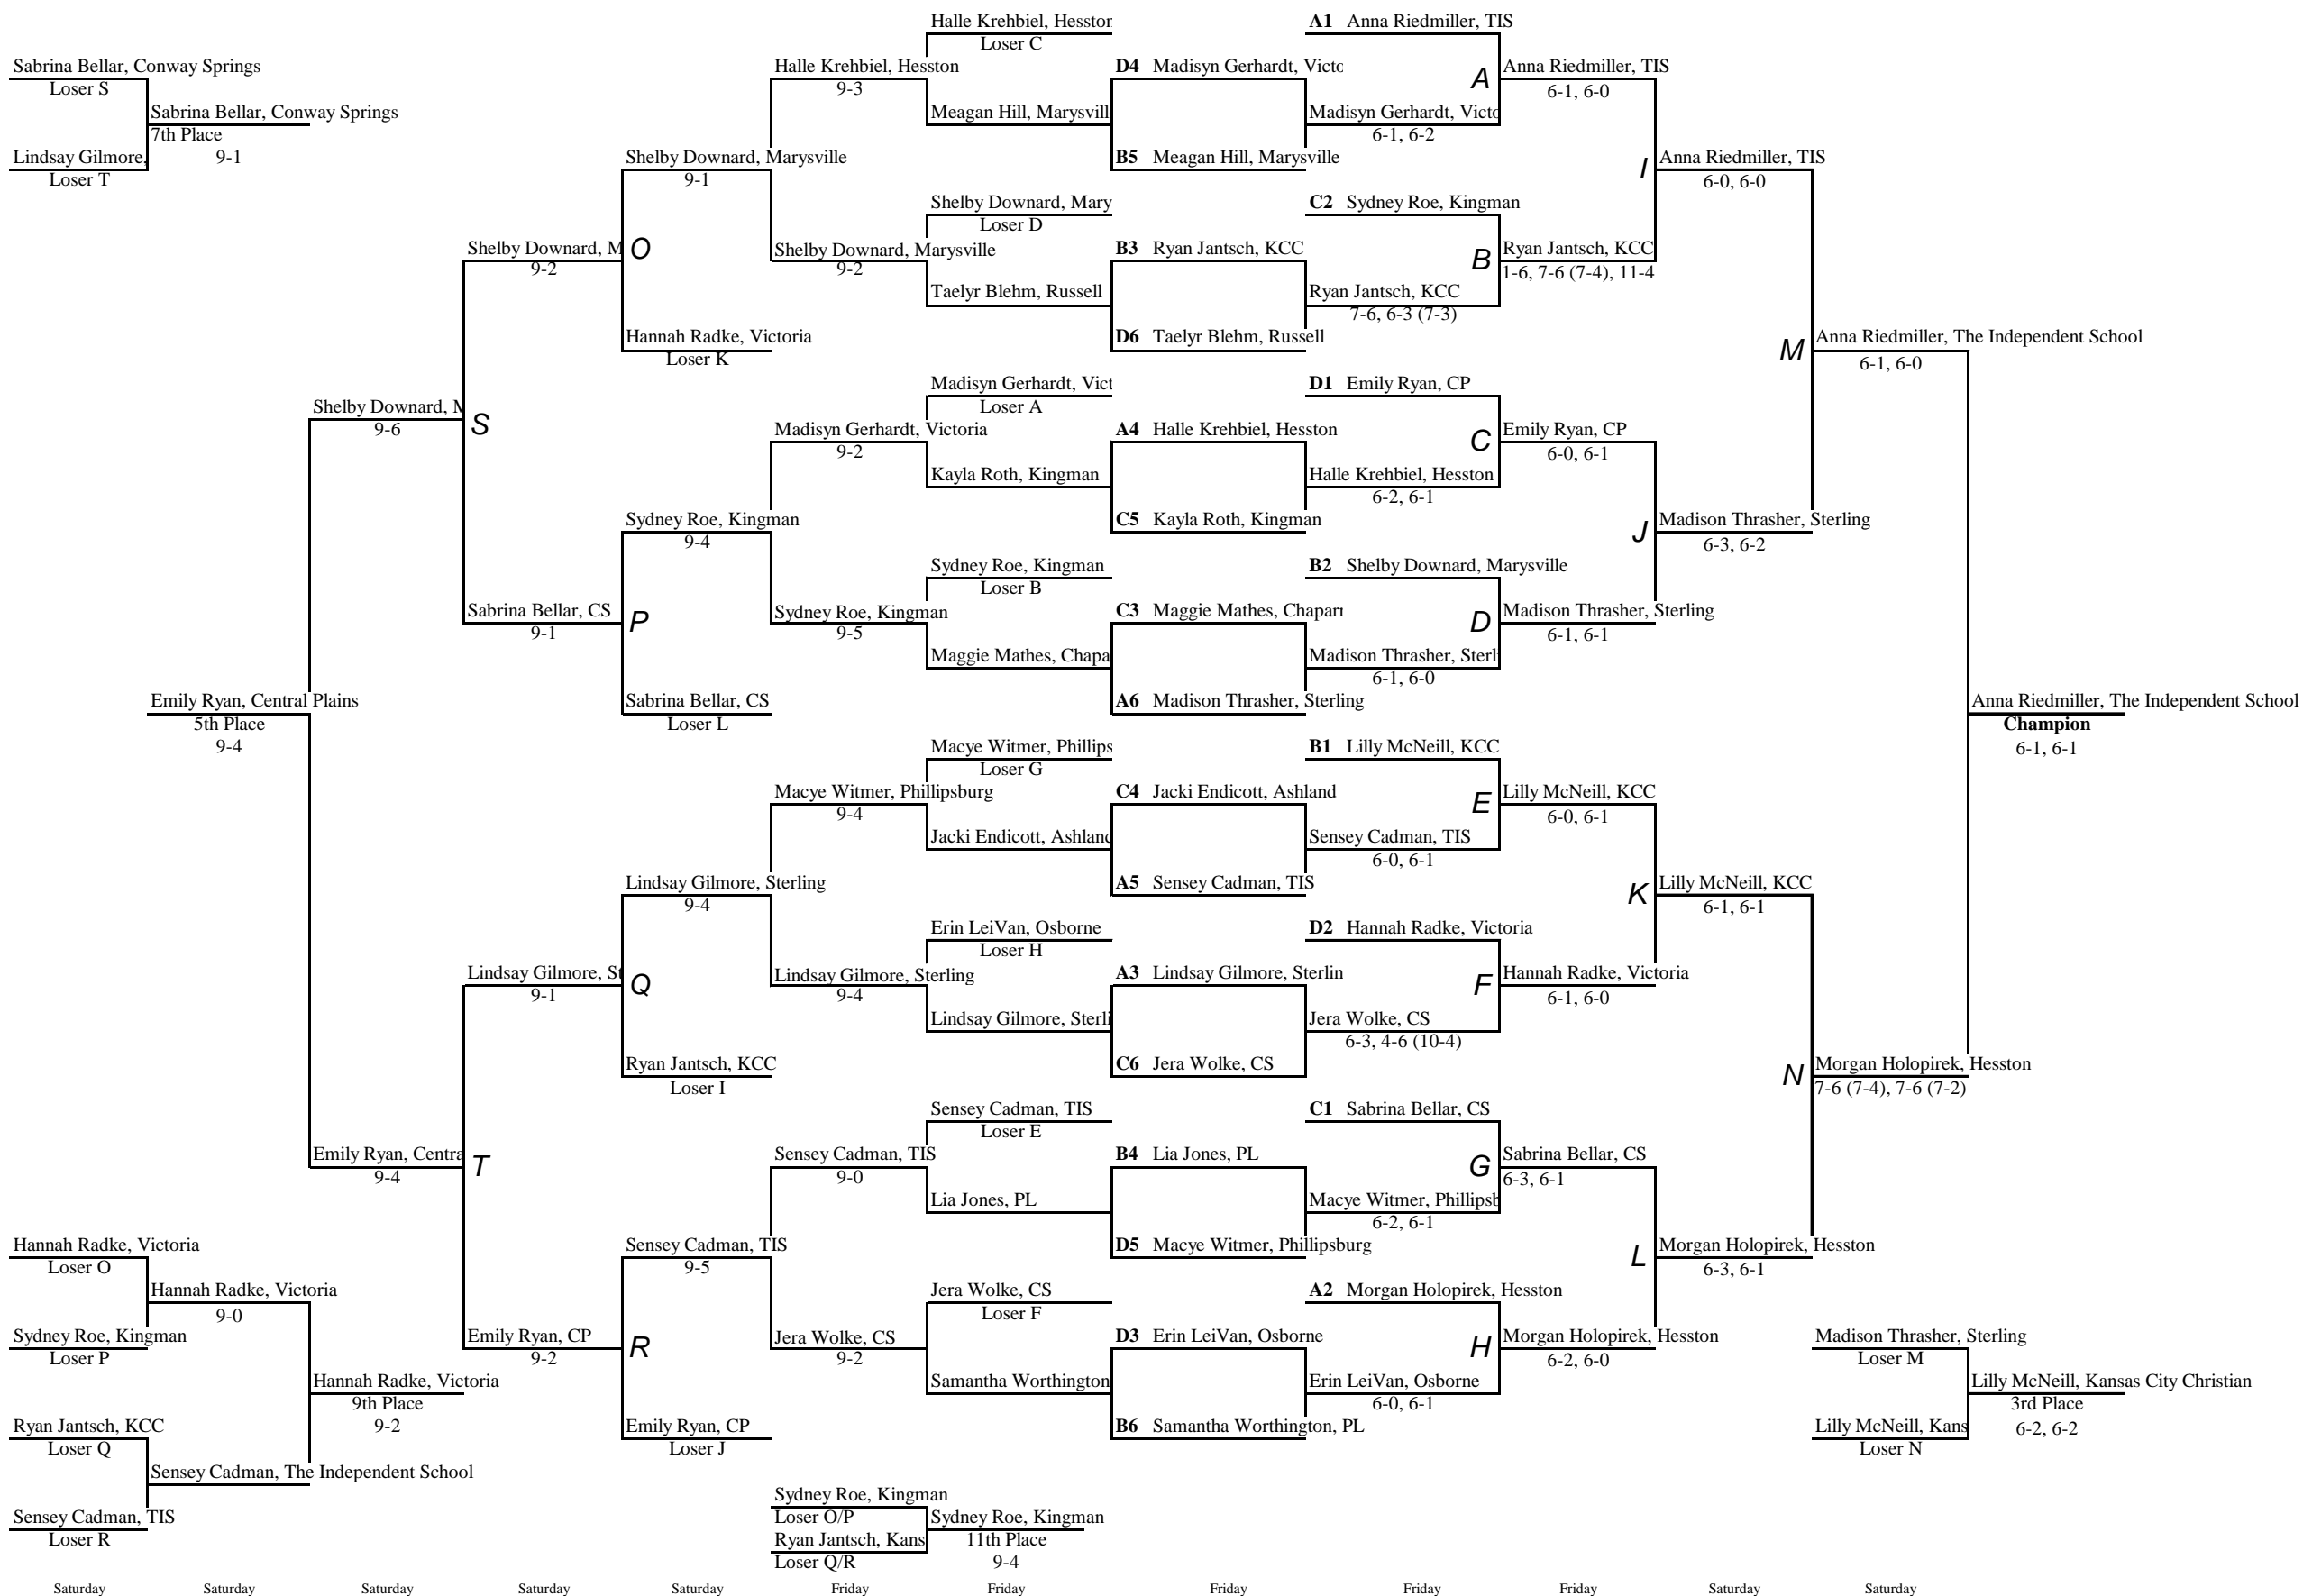

Girls
Singles Class **3-2-1A**

KANSAS STATE HIGH SCHOOL ACTIVITIES ASSOCIATION STATE TENNIS TOURNAMENT BRACKET

Tournament Date/Year: October 14-15, 2016
 Tournament Location: Riverside Tennis Complex, Wichita
 Tournament Manager: Kurt McAfee & Simon Norman