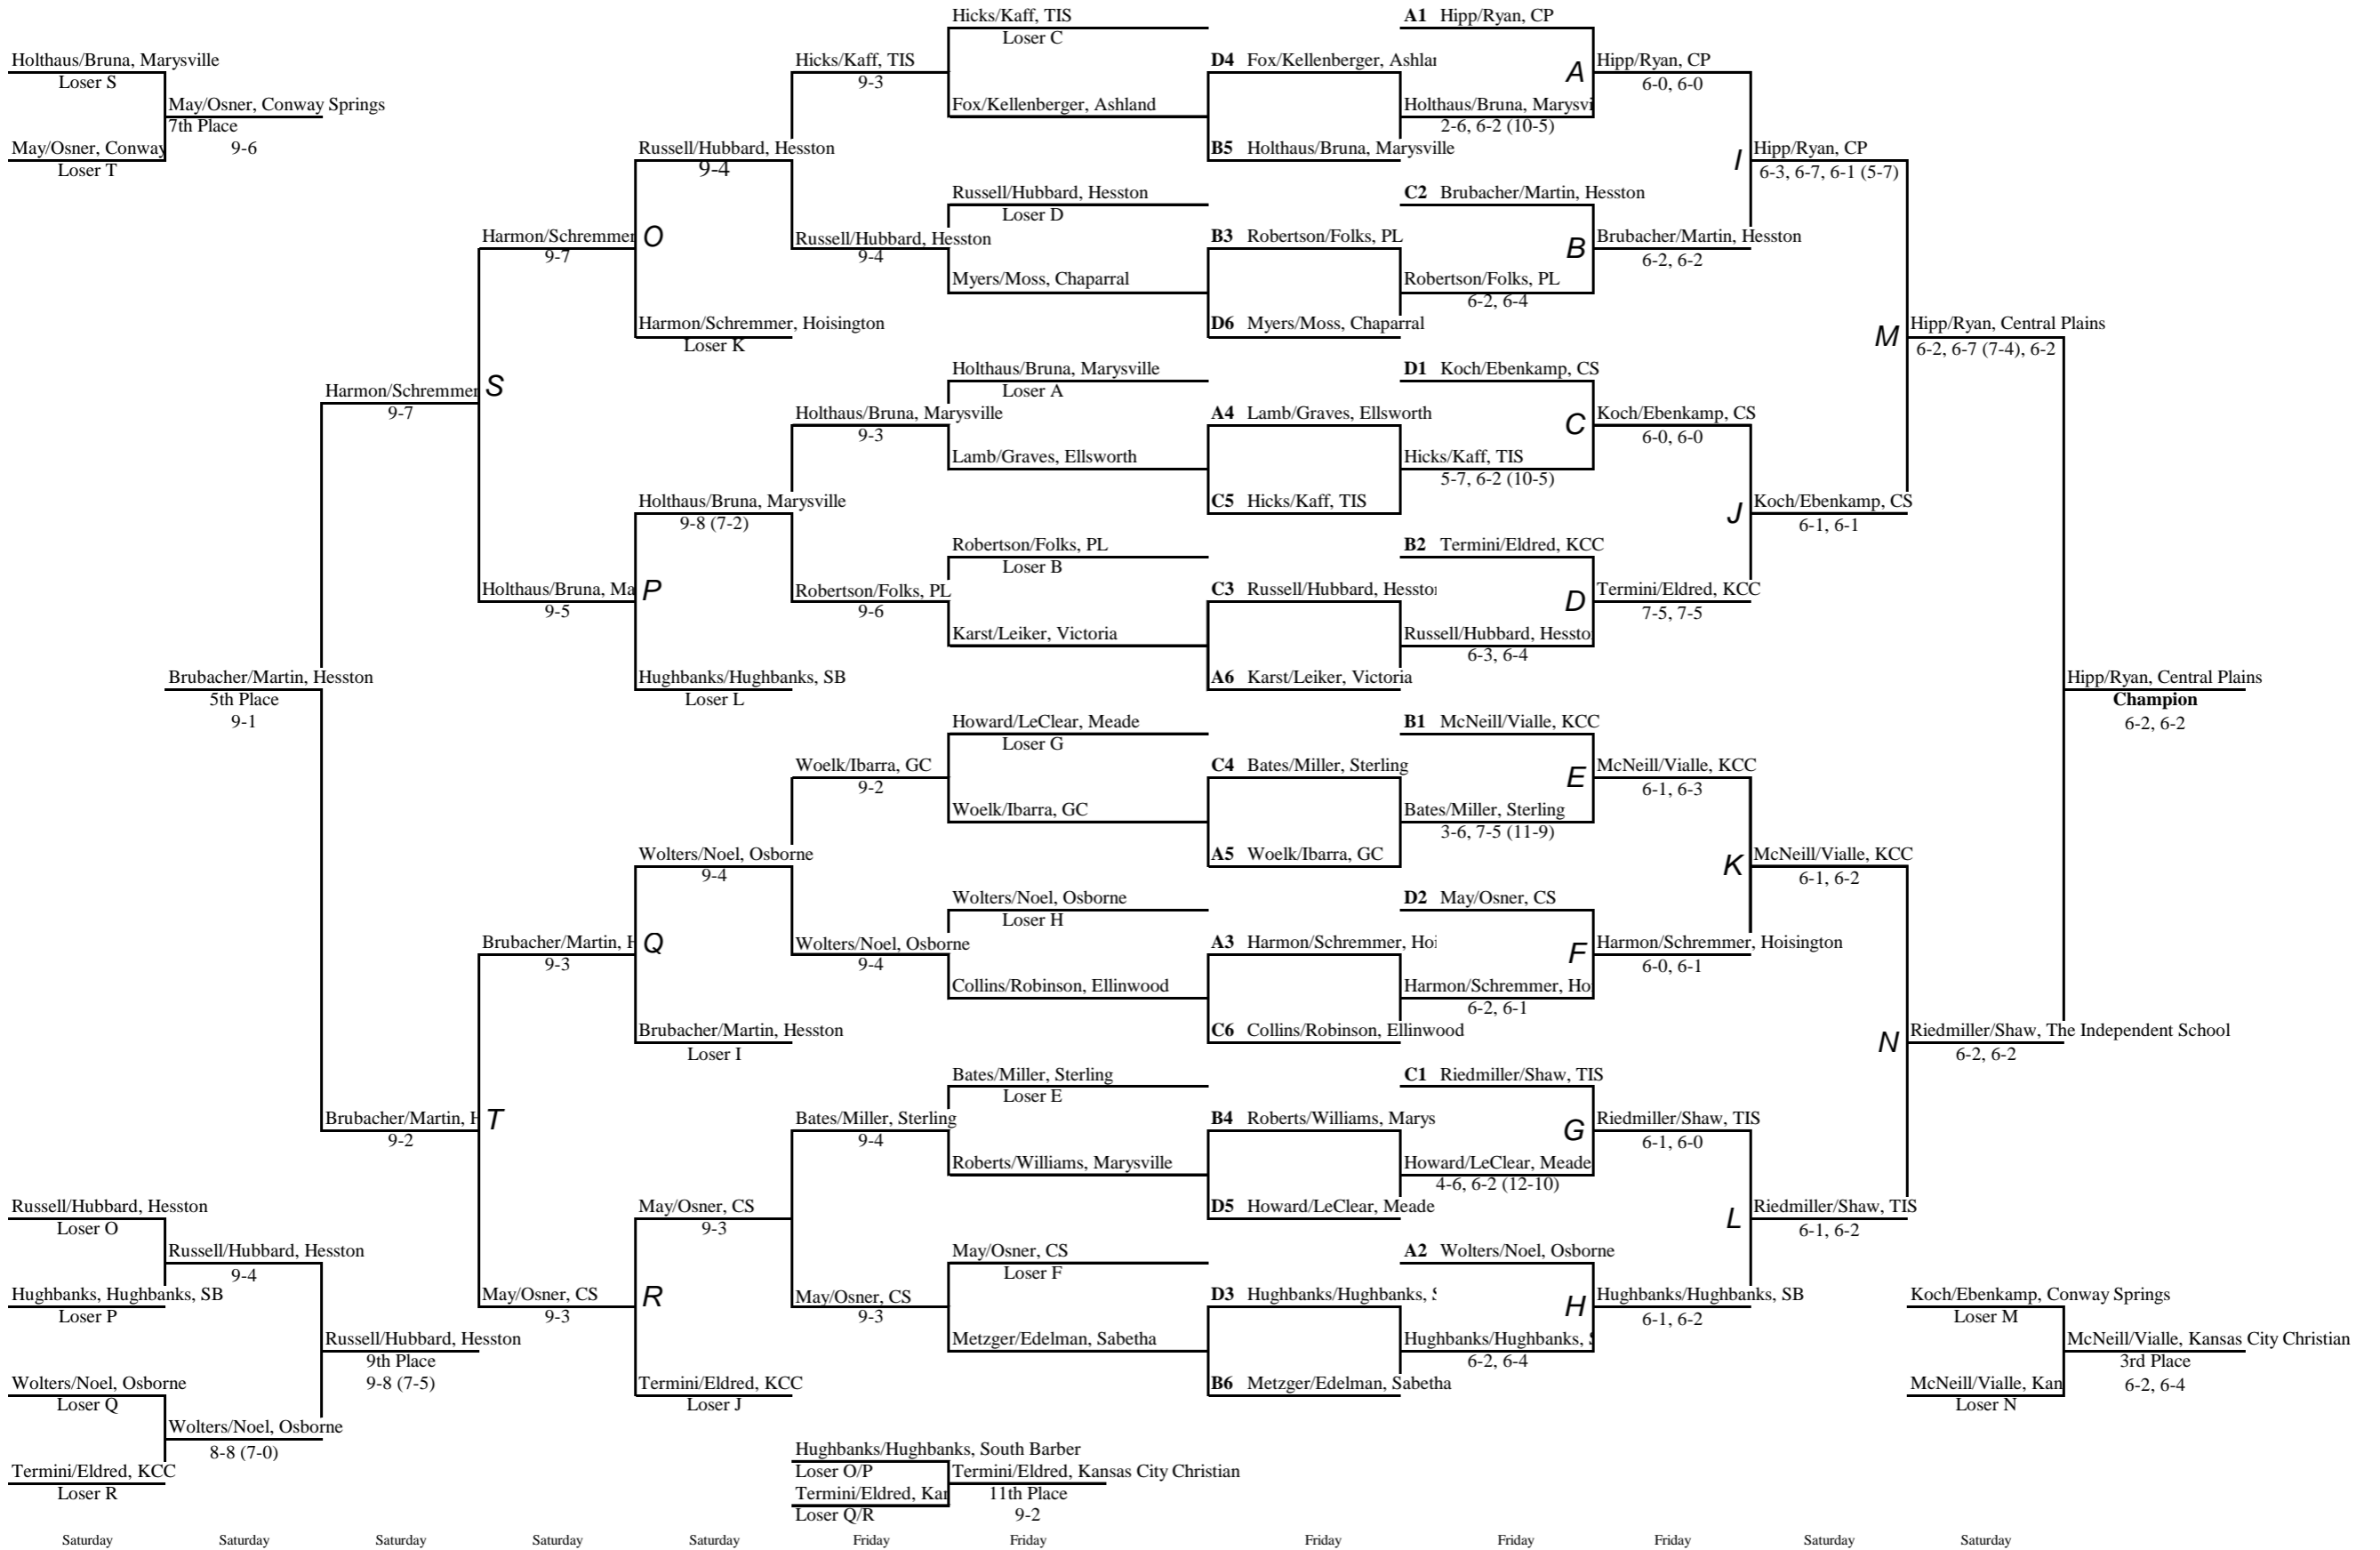

KANSAS STATE HIGH SCHOOL ACTIVITIES ASSOCIATION STATE TENNIS TOURNAMENT BRACKET

Tournament Date/Year: October 14-15, 2016
Tournament Location: Riverside Tennis Complex, Wichita
Tournament Manager: Kurt McAfee & Simon Norman

Girls
Doubles
Class 3-2-1A