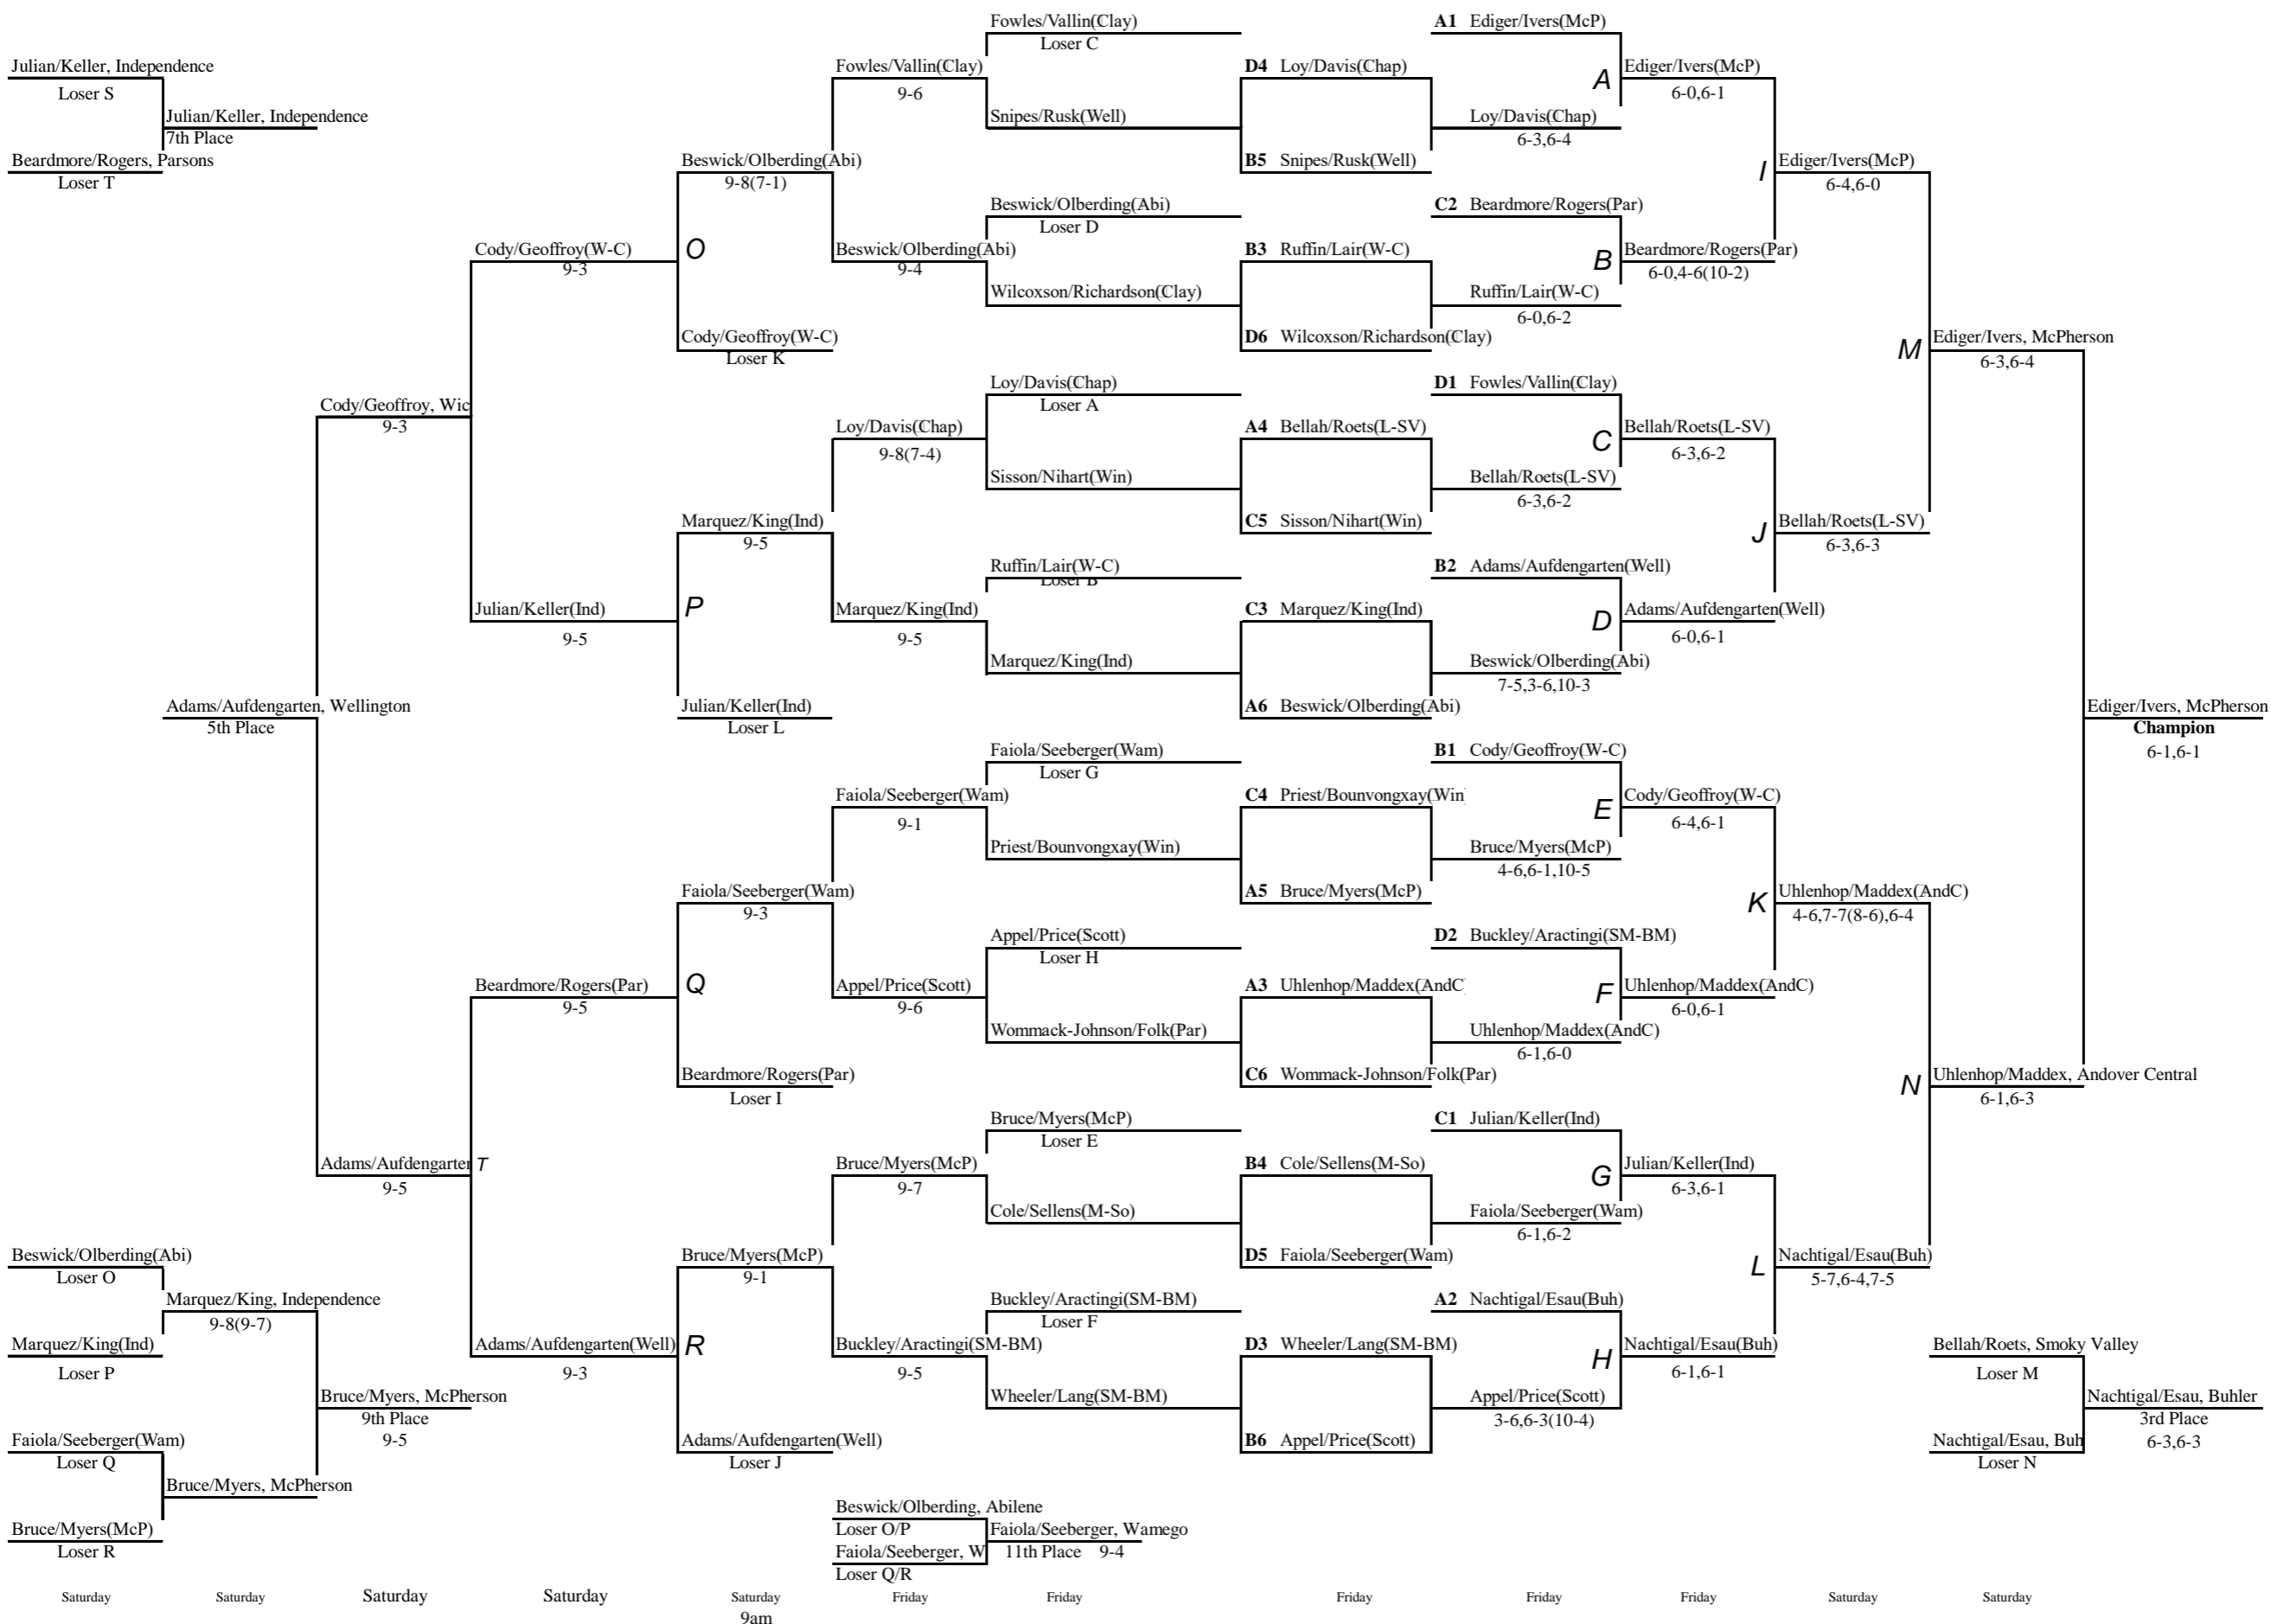

KANSAS STATE HIGH SCHOOL ACTIVITIES ASSOCIATION STATE TENNIS TOURNAMENT BRACKET

Tournament Date/Year: October 14-15, 2016
Tournament Location: Winfield HS
Tournament Manager: Billy Tipps

Female
Doubles

Class 4A