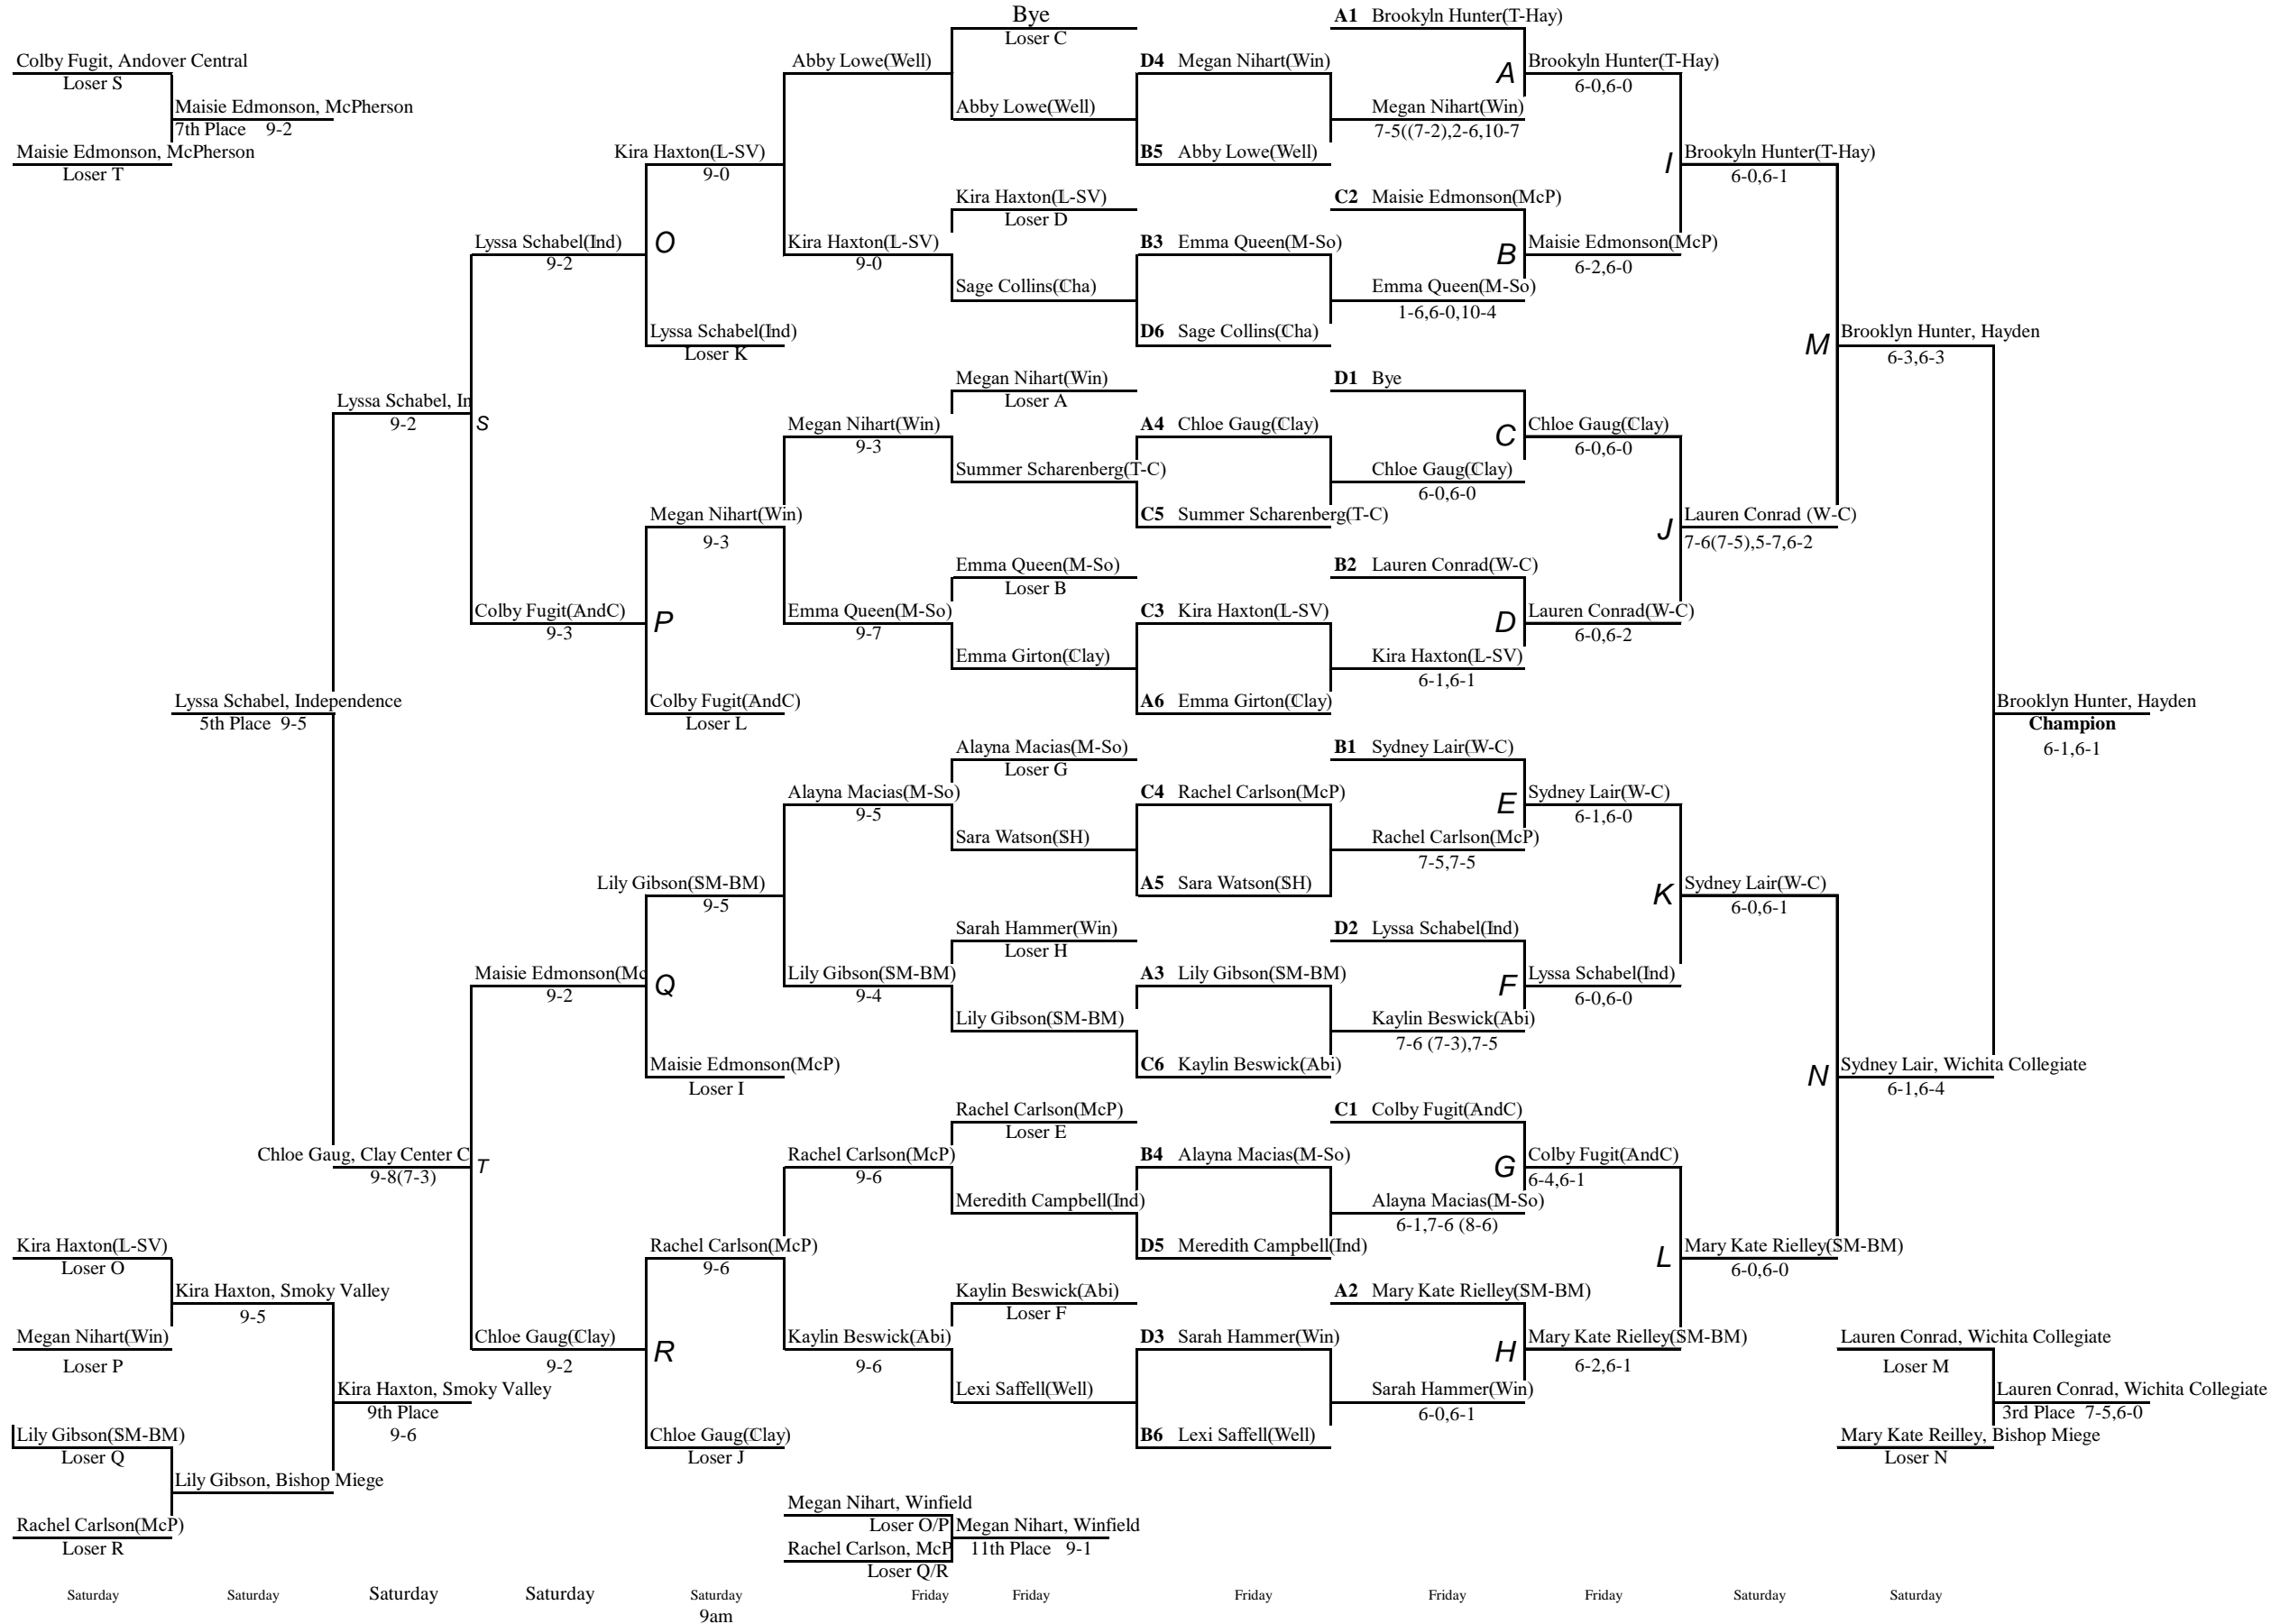

**KANSAS STATE HIGH SCHOOL ACTIVITIES ASSOCIATION
STATE TENNIS TOURNAMENT BRACKET**

Tournament Date/Year: October 14-15, 2016
Tournament Location: Winfield HS
Tournament Manager: Billy Tipps

**Female
Singles**

Class 4A