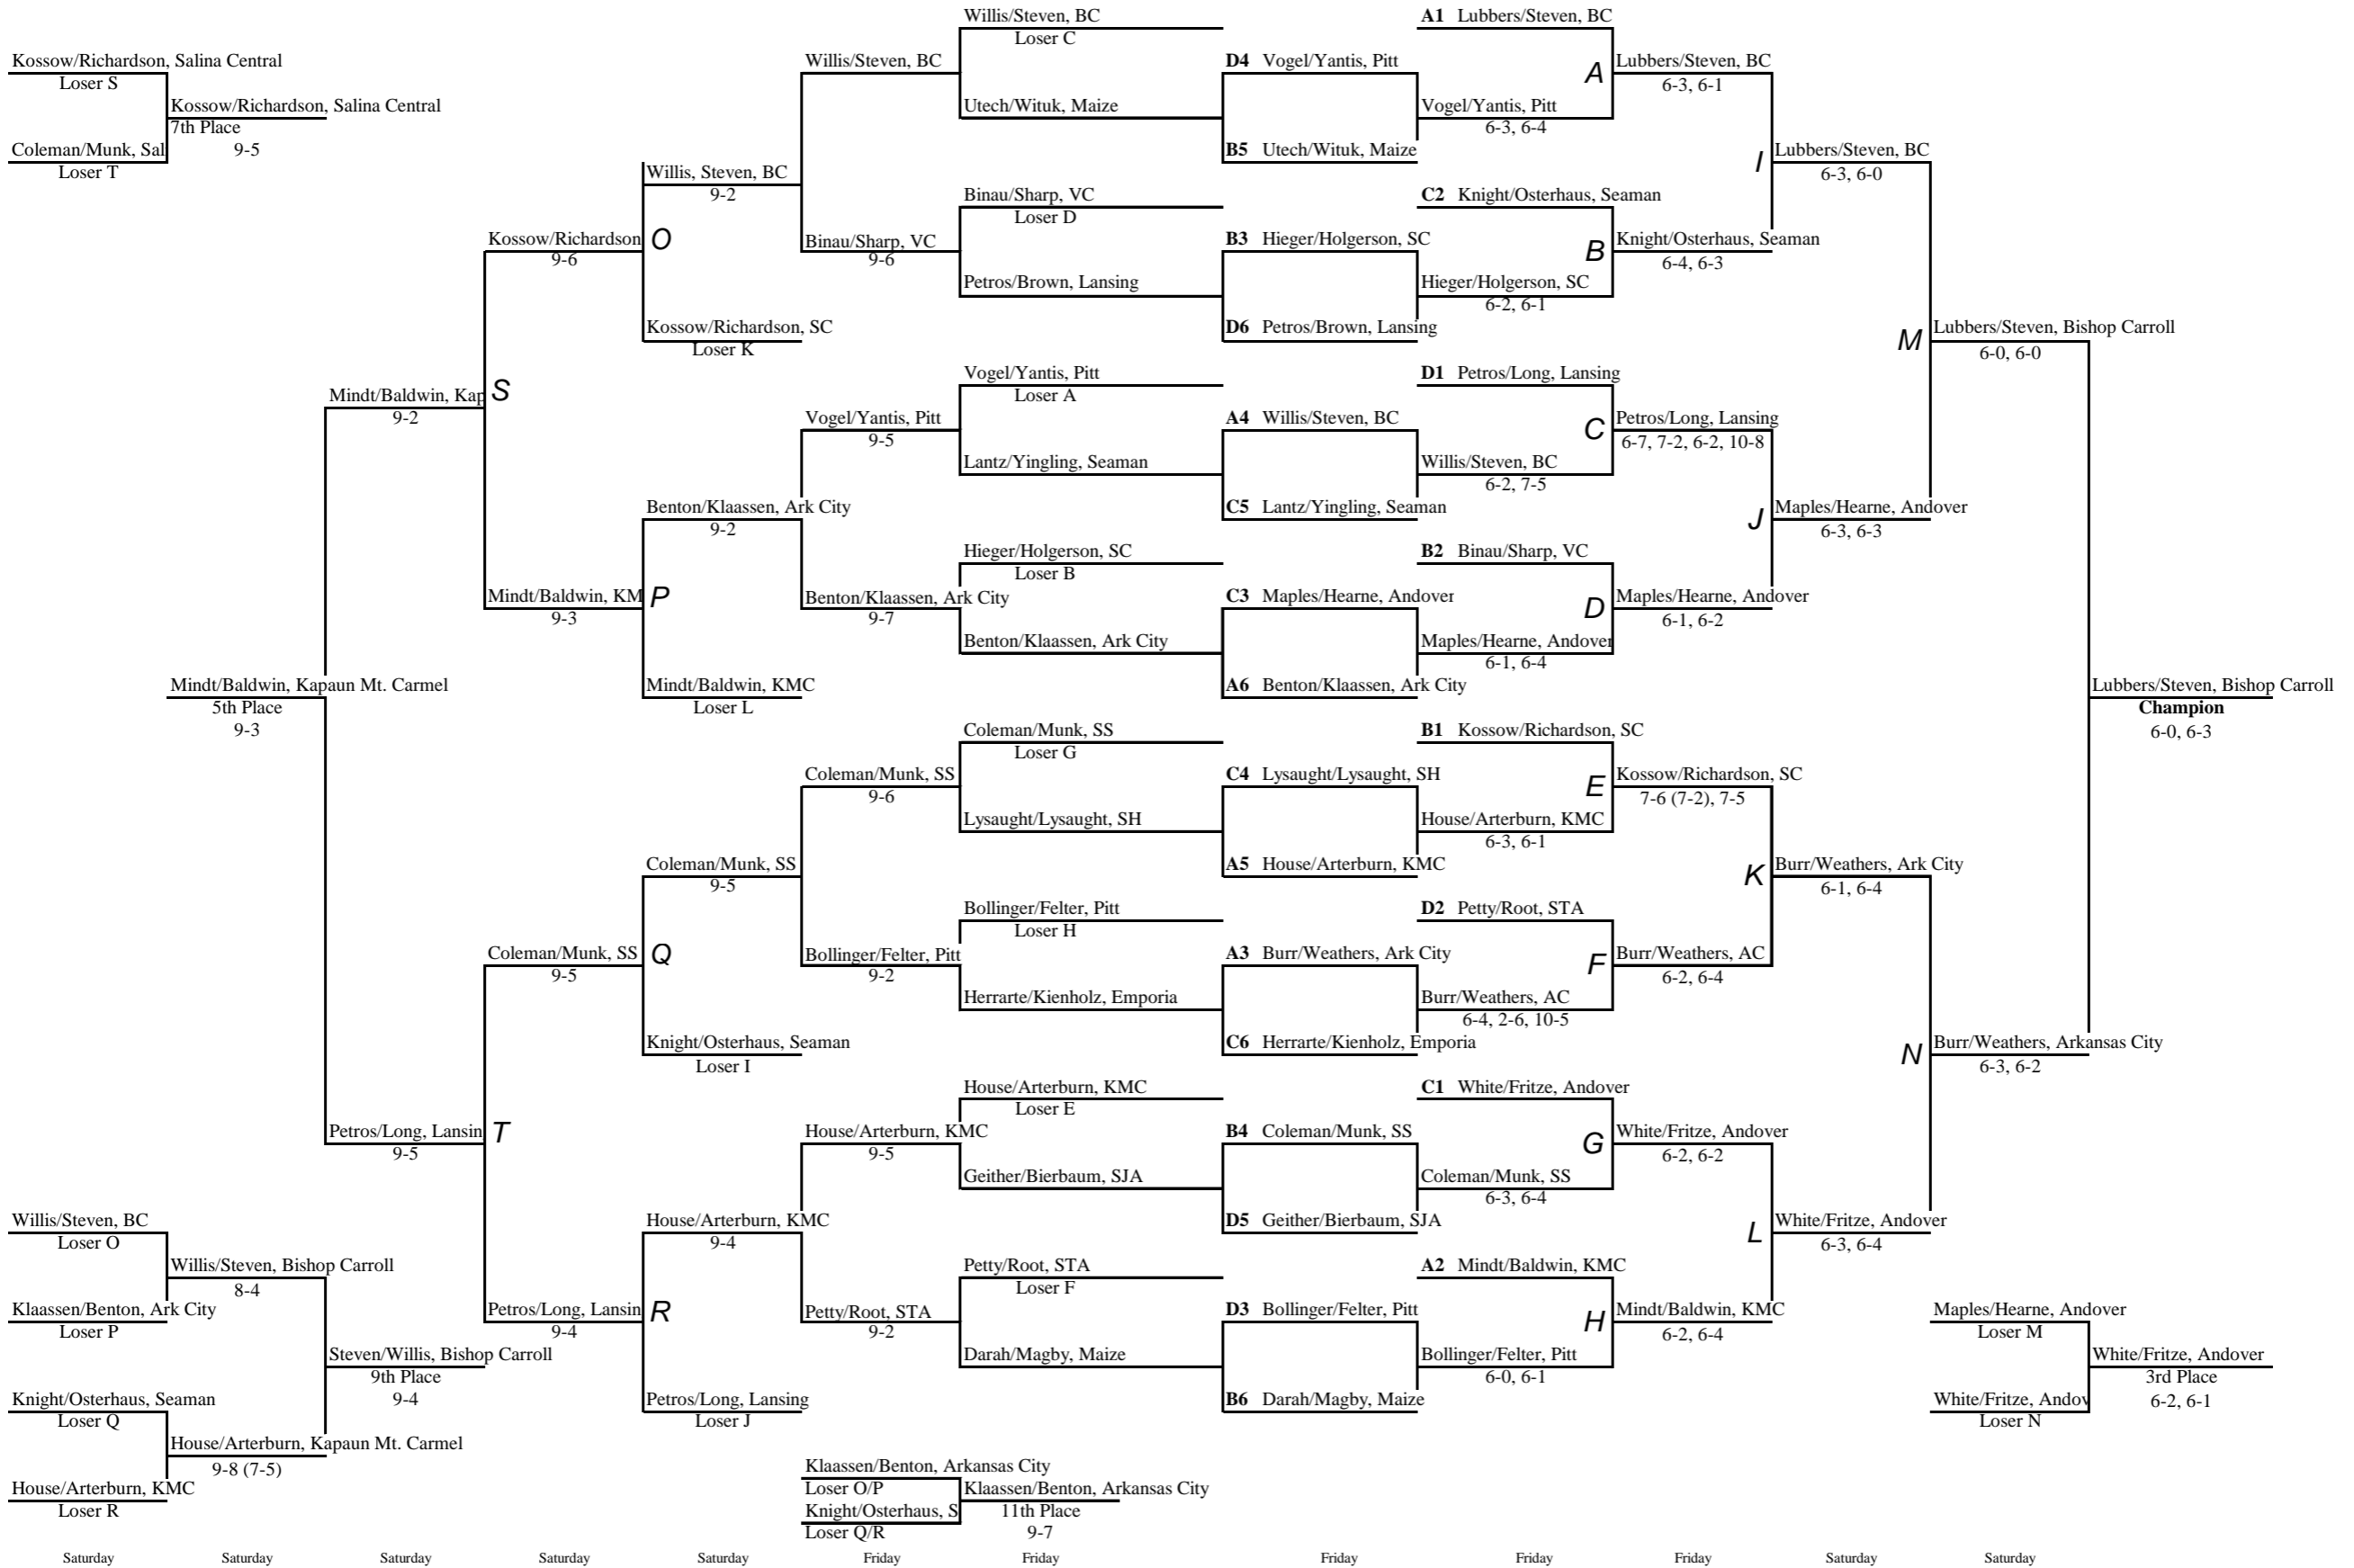

KANSAS STATE HIGH SCHOOL ACTIVITIES ASSOCIATION STATE TENNIS TOURNAMENT BRACKET

Tournament Date/Year: October 16-17, 2015
 Tournament Location: Valley Center
 Tournament Manager: Ron Barry

Girls
Doubles
 Class 5A

KANSAS STATE HIGH SCHOOL ACTIVITIES ASSOCIATION
2015 CLASS 5A GIRLS STATE TENNIS TOURNAMENT

October 16-17, 2015

Hosted By: Valley Center HS

Held At: Valley Center HS

Ron Barry, Manager

Friday Matches Begin: 11:30 a.m.