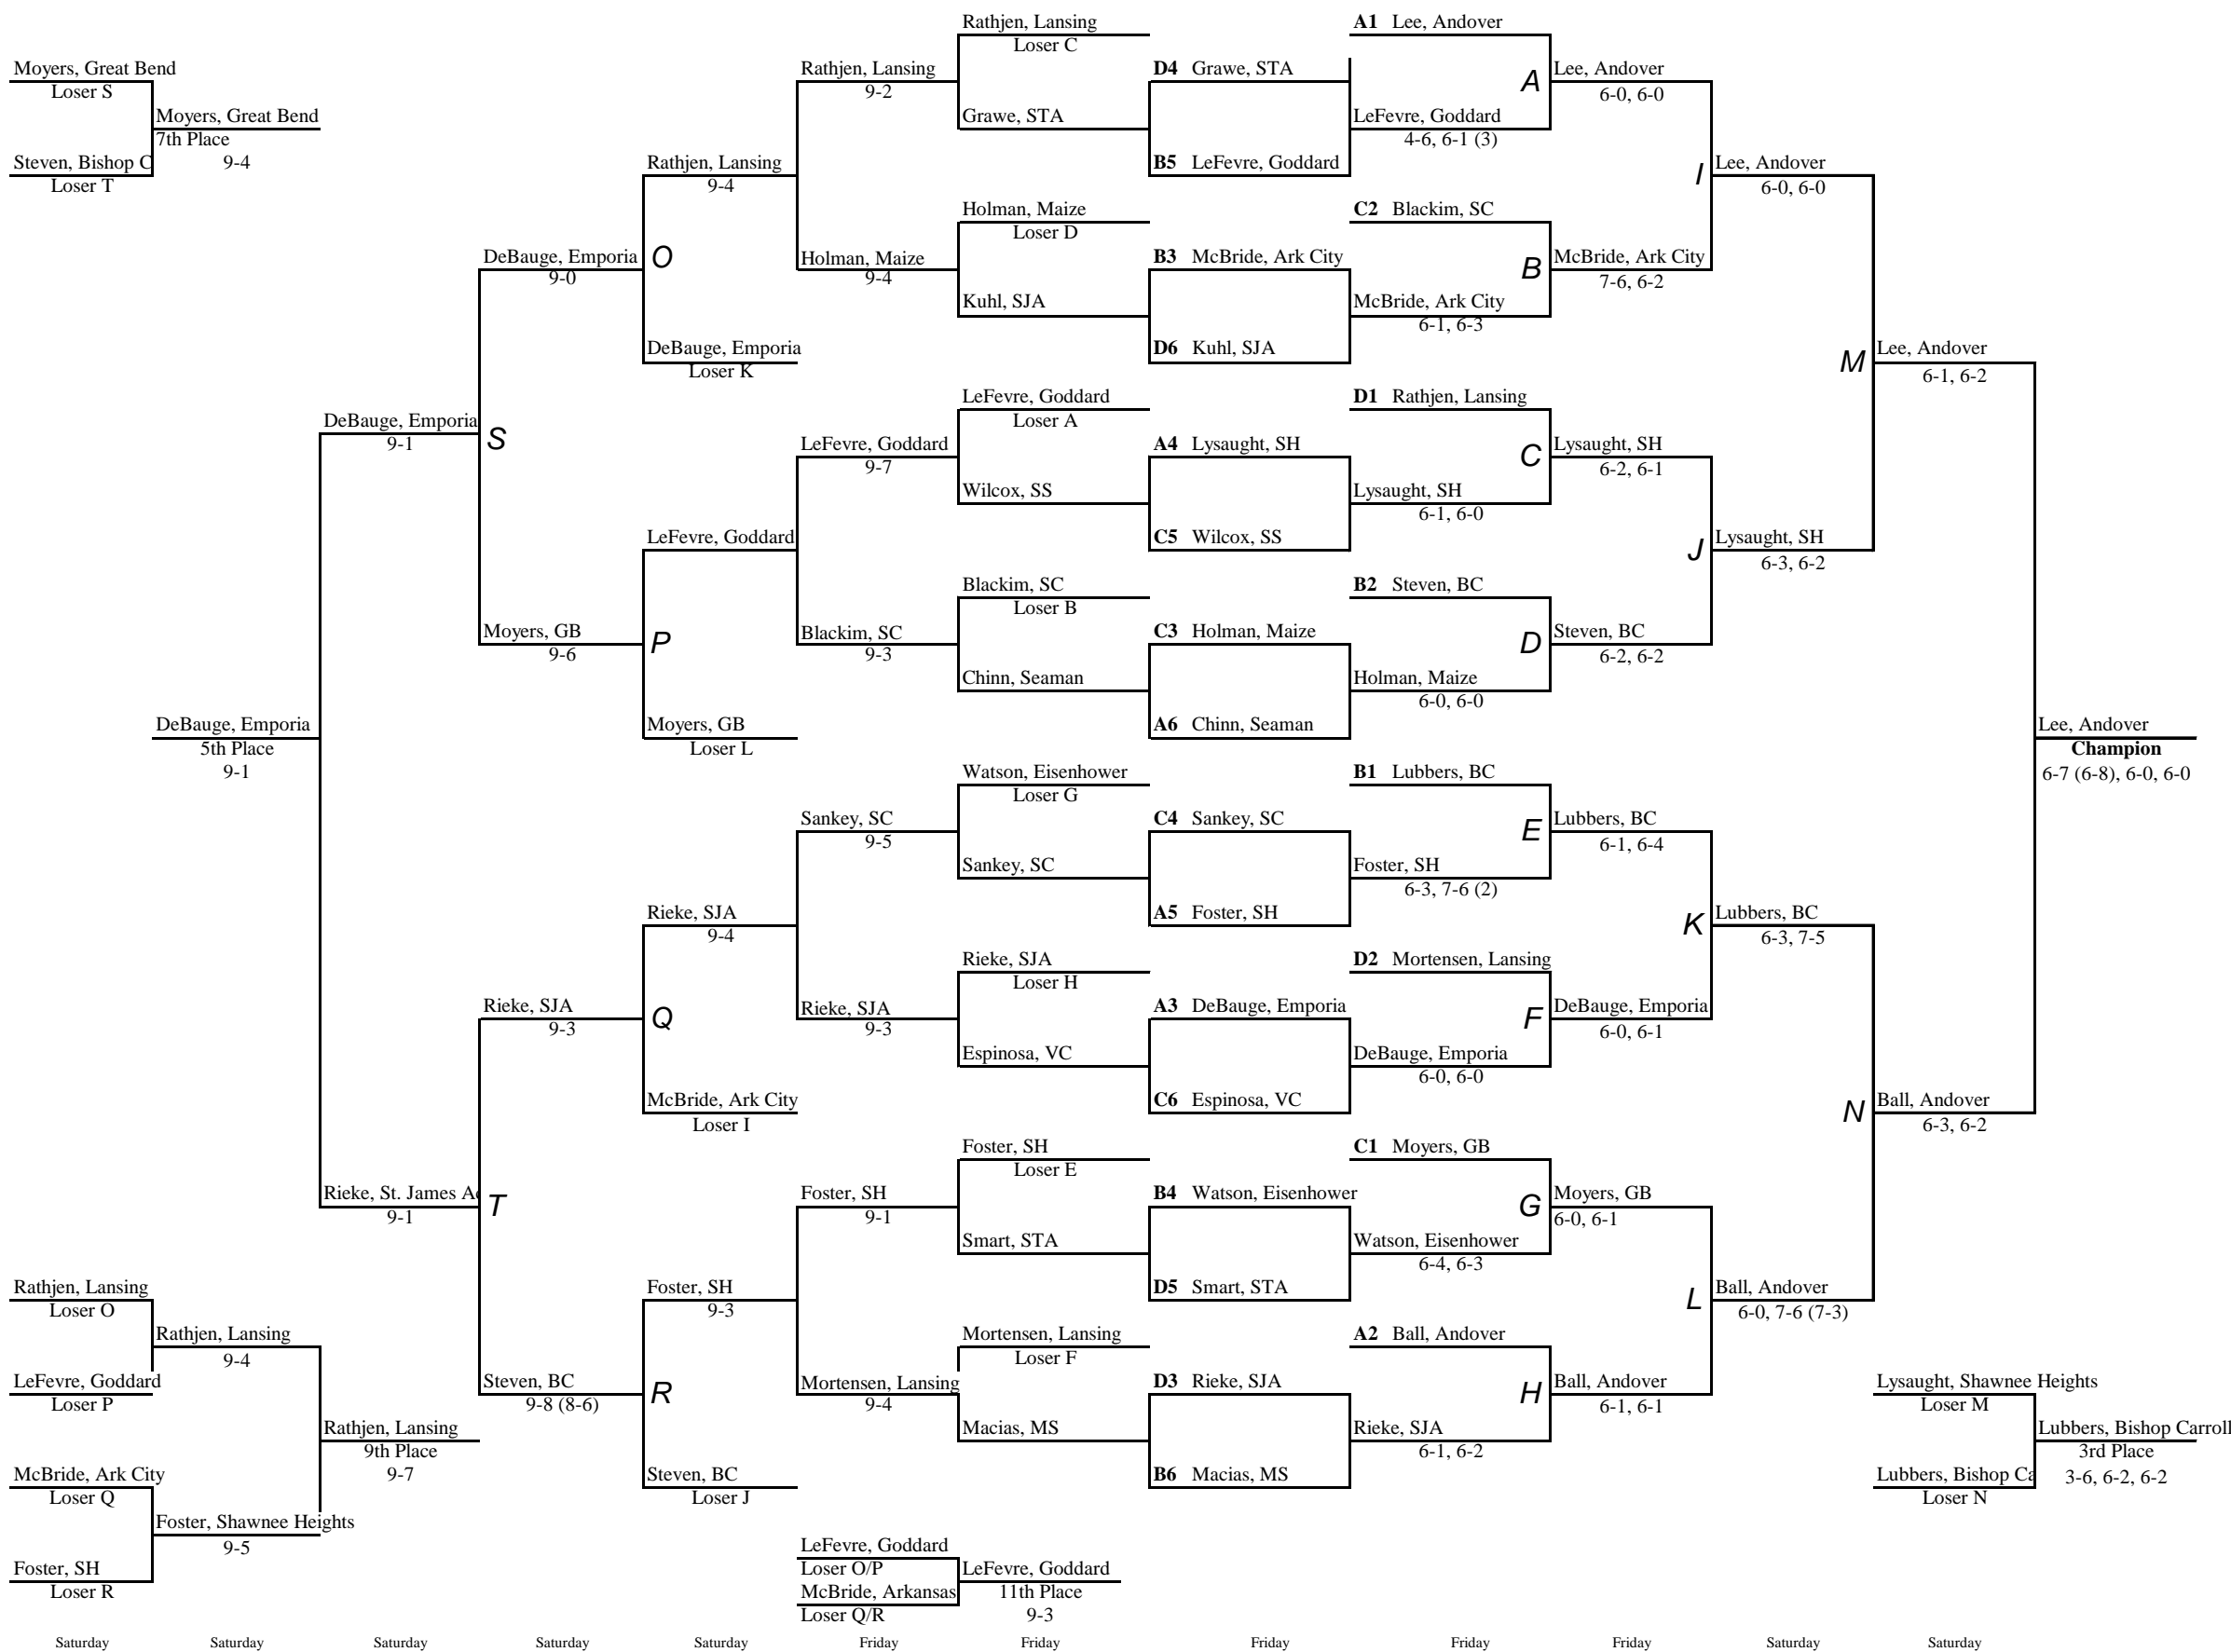

KANSAS STATE HIGH SCHOOL ACTIVITIES ASSOCIATION STATE TENNIS TOURNAMENT BRACKET

Tournament Date/Year: October 16-17, 2015
 Tournament Location: Valley Center
 Tournament Manager: Ron Barry

Girls

Singles

Class 5A