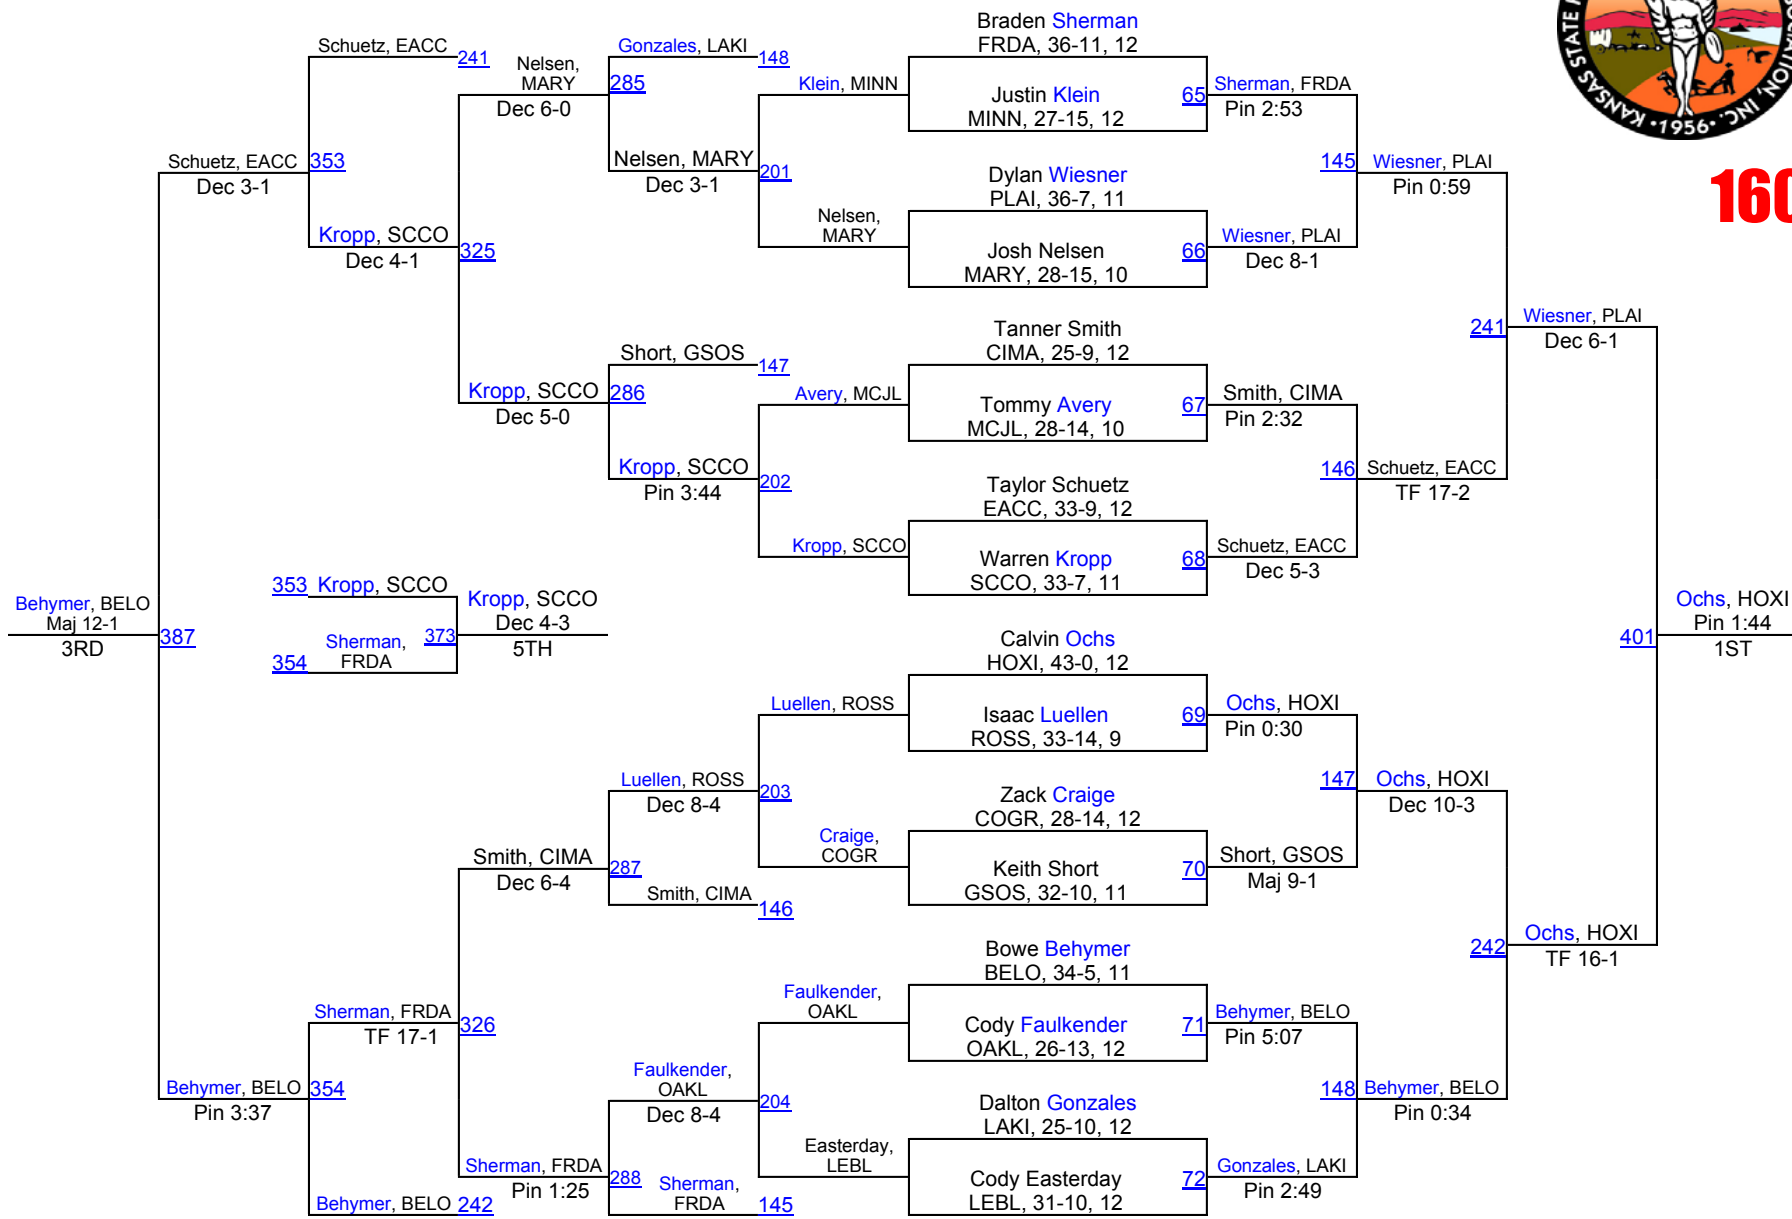

2013 KSHSAA 3A/2A/1A Championships

132

2013 KSHSAA 3A/2A/1A Championships

145

2013 KSHSAA 3A/2A/1A Championships

152

2013 KSHSAA 3A/2A/1A Championships

160