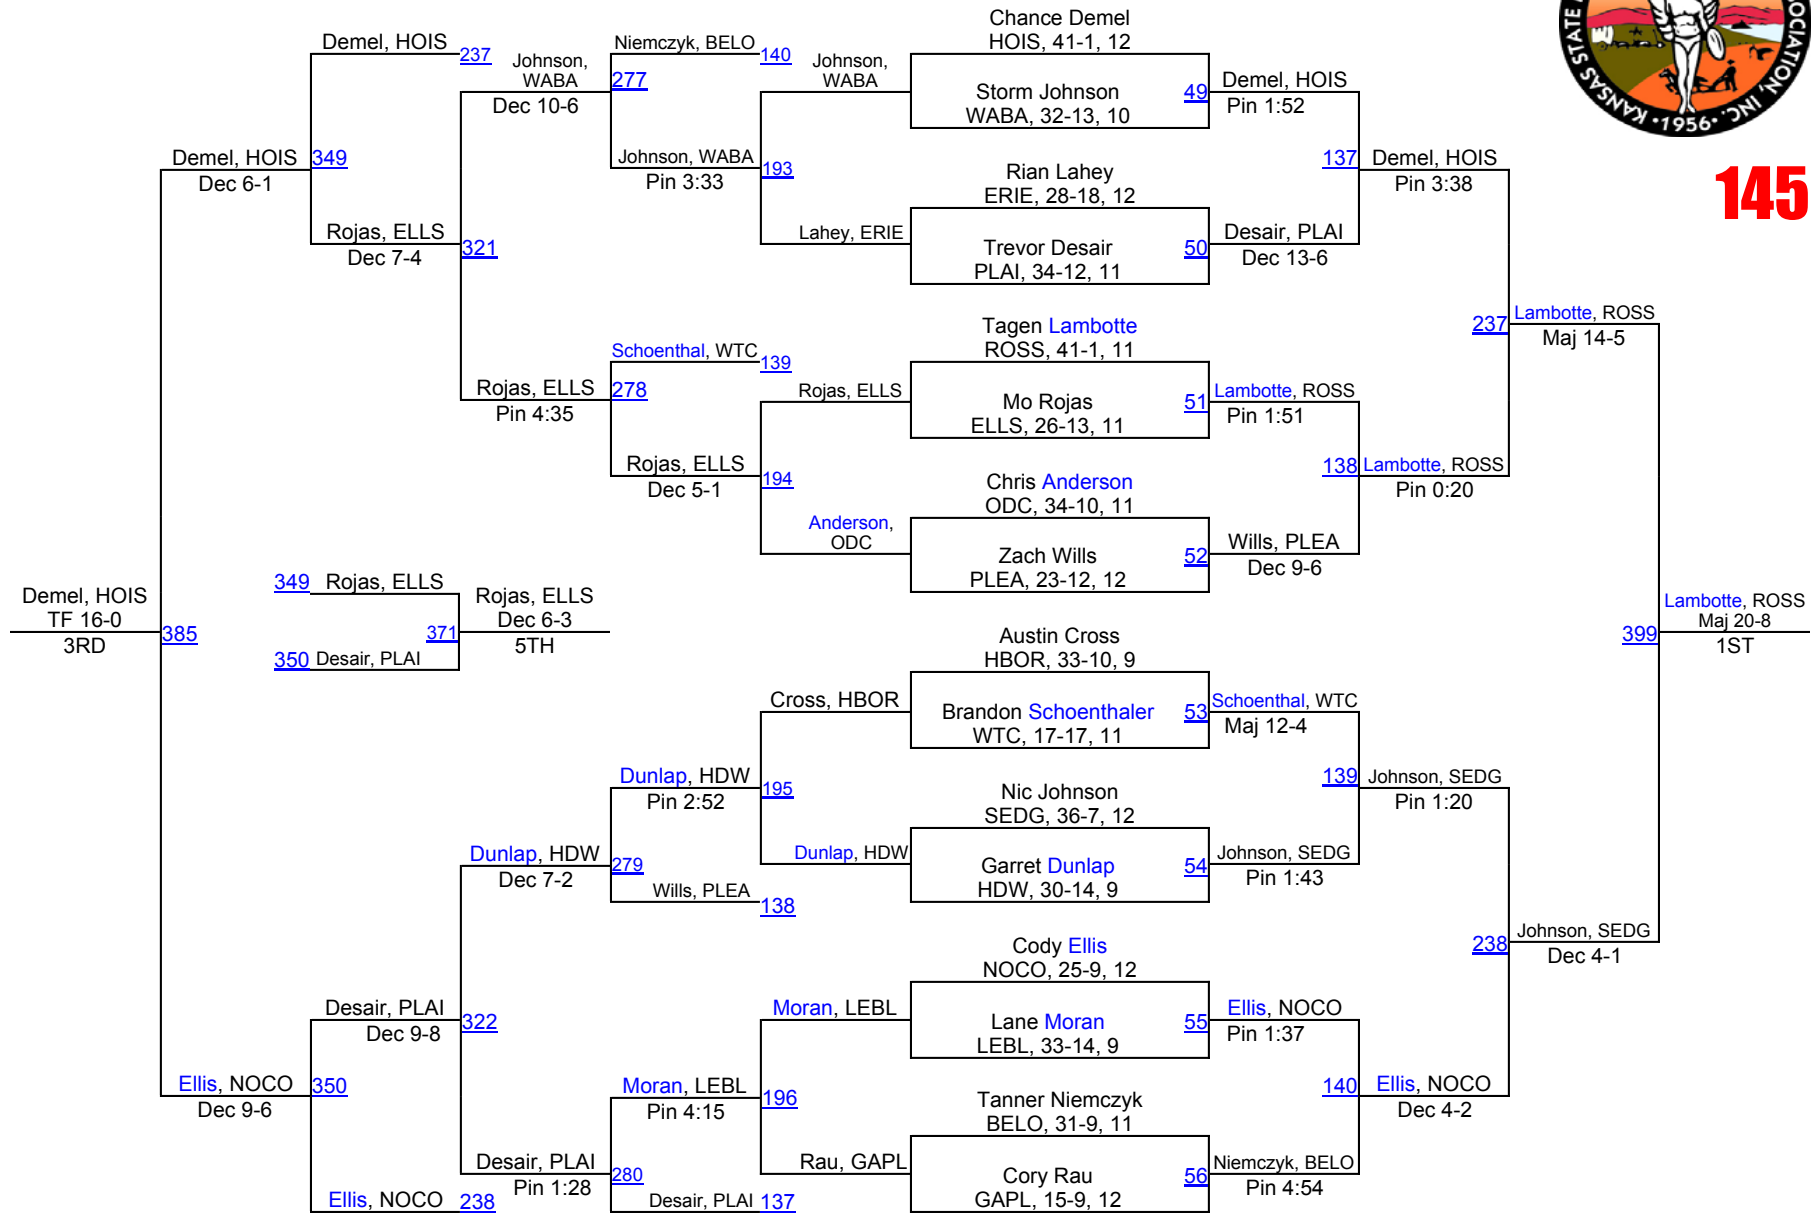

2013 KSHSAA 3A/2A/1A Championships

132

2013 KSHSAA 3A/2A/1A Championships

145

2013 KSHSAA 3A/2A/1A Championships

152

2013 KSHSAA 3A/2A/1A Championships

160