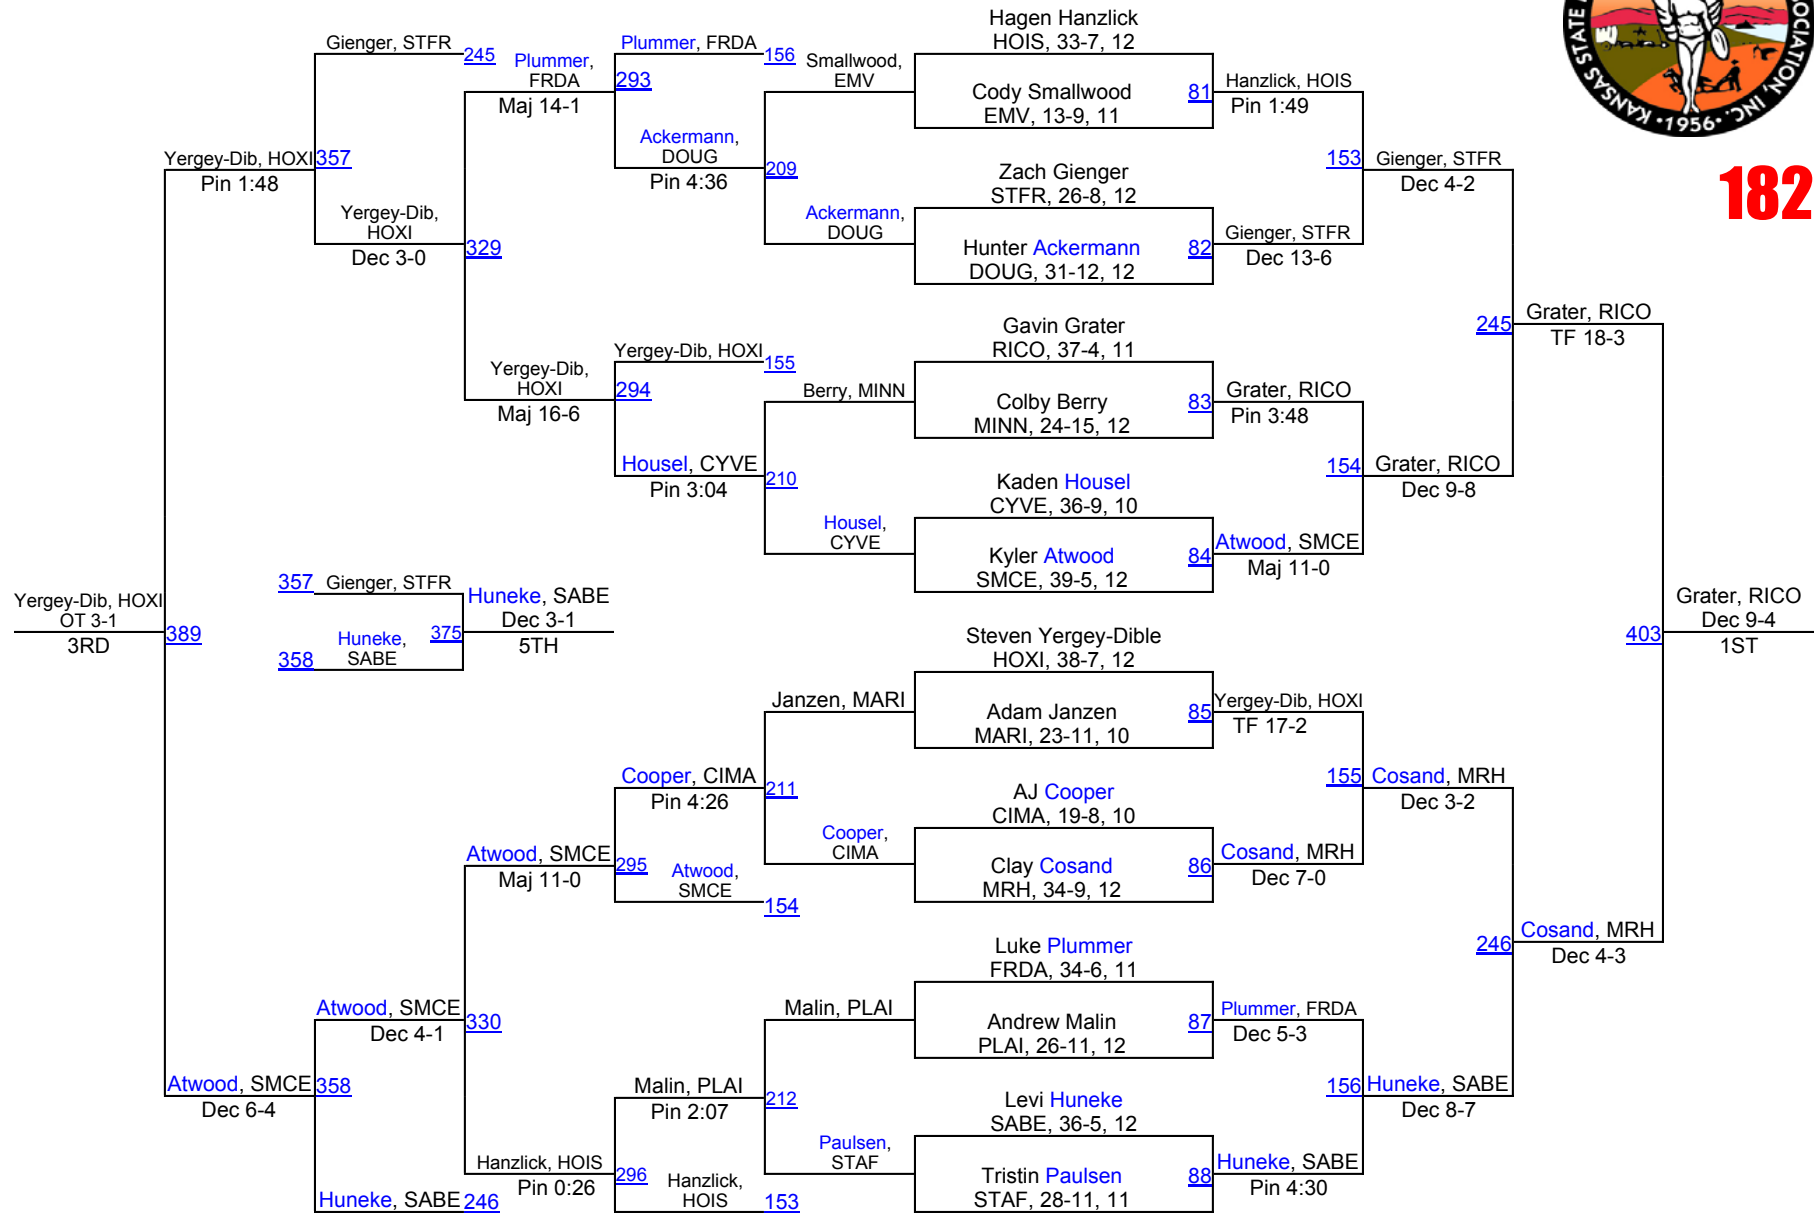

2013 KSHSAA 3A/2A/1A Championships

182