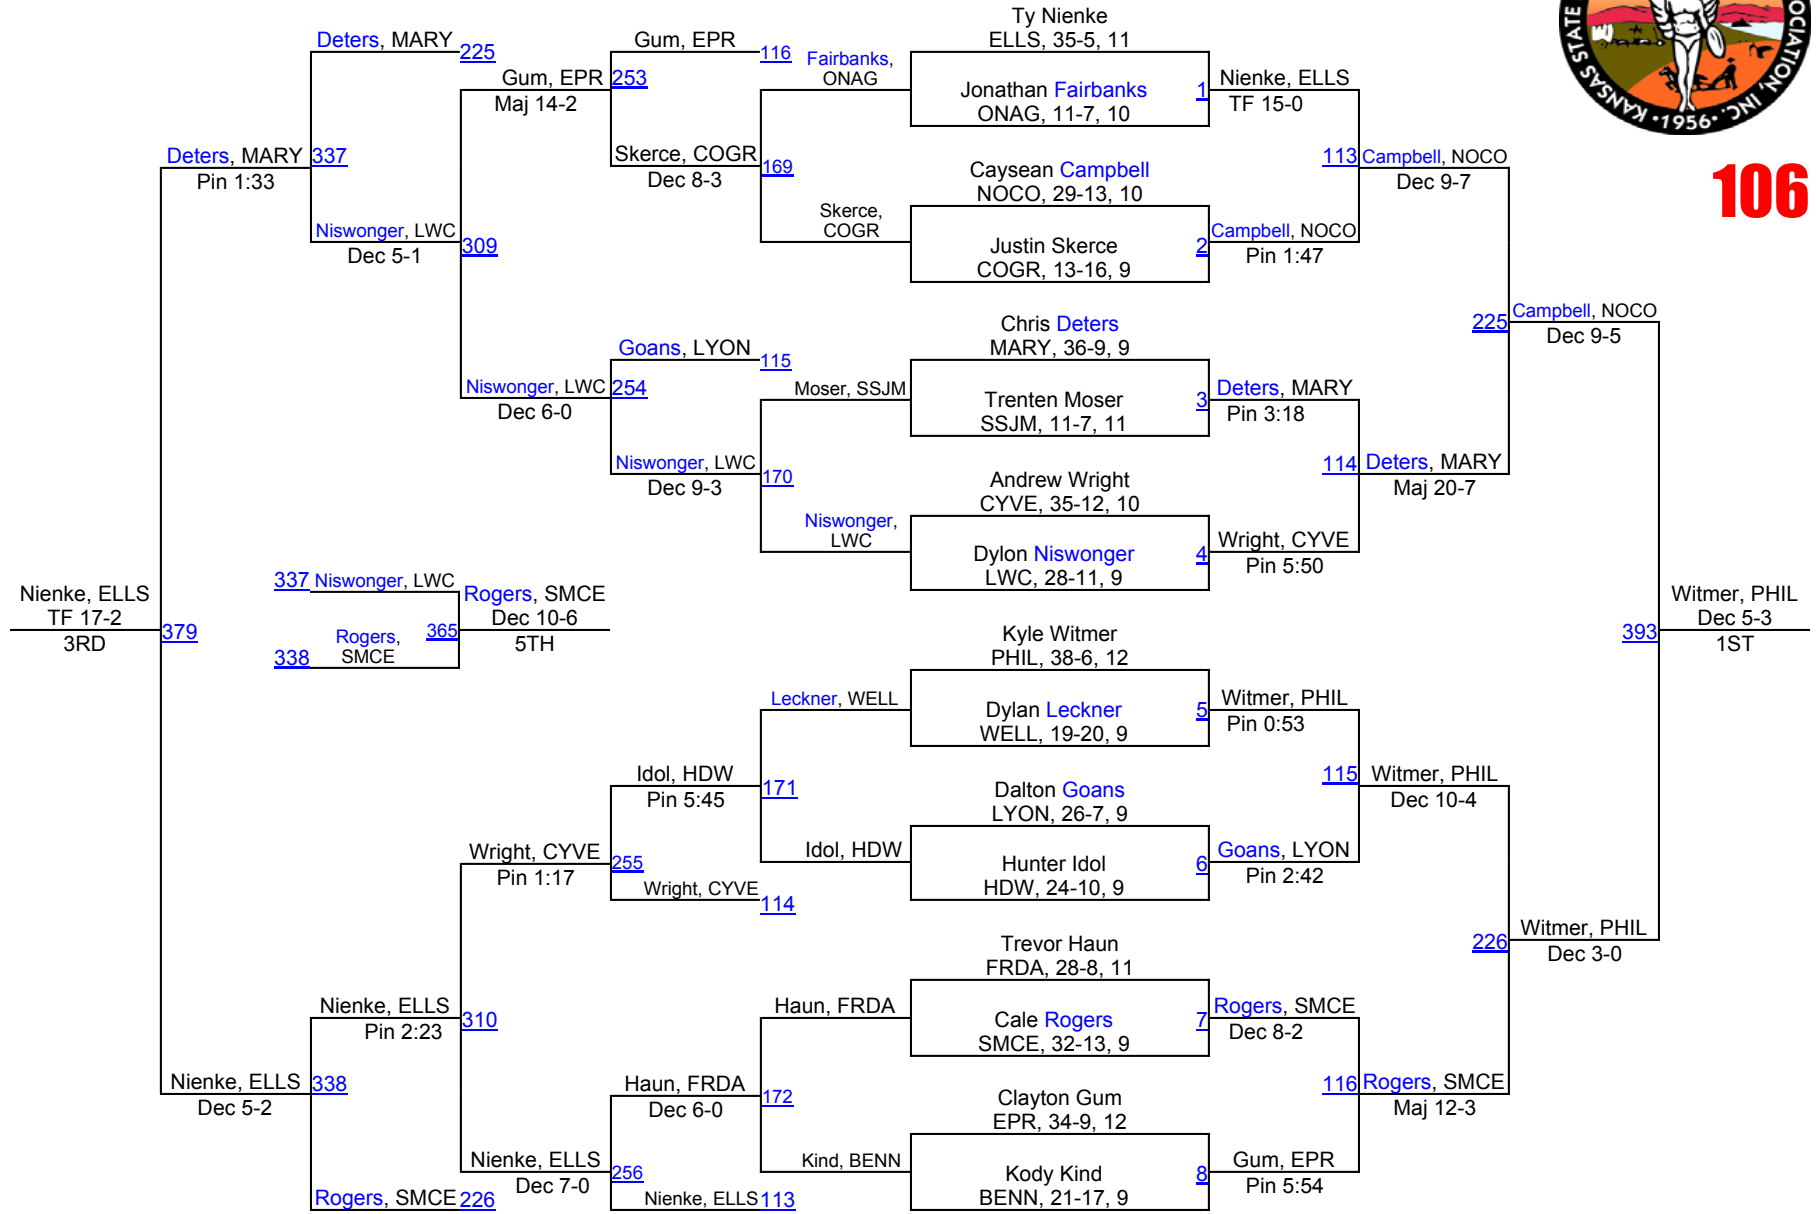

46. Leoti-Wichita County	10.0
47. Eskridge-Mission Valley	9.0
47. Eureka	9.0
49. Atchison-Maur Hill Mount Academy	8.0
50. St. Francis	7.0
50. Sublette	7.0
52. Hill City	6.5
53. Bennington	6.0
53. Horton	6.0
55. Hillsboro	5.0
55. Sylvan-Lucas Unified	5.0
55. Wathena-Riverside	5.0
58. Holcomb	4.0
58. Lakin	4.0
58. Wabaunsee	4.0
58. Wellsville	4.0
62. Leon-Bluestem	3.0
62. Oskaloosa	3.0
62. Sterling	3.0
65. Erie	2.0
65. Howard West Elk	2.0
65. Montezuma-South Gray	2.0
65. Pleasanton	2.0
69. Garden Plain	0.0
69. Langdon-Fairfield	0.0
69. Minneapolis	0.0
69. Mound City-Jayhawk Linn	0.0
69. Salina-St. John's Military Academy	0.0
69. Stafford	0.0
69. Wichita Independent	0.0

106