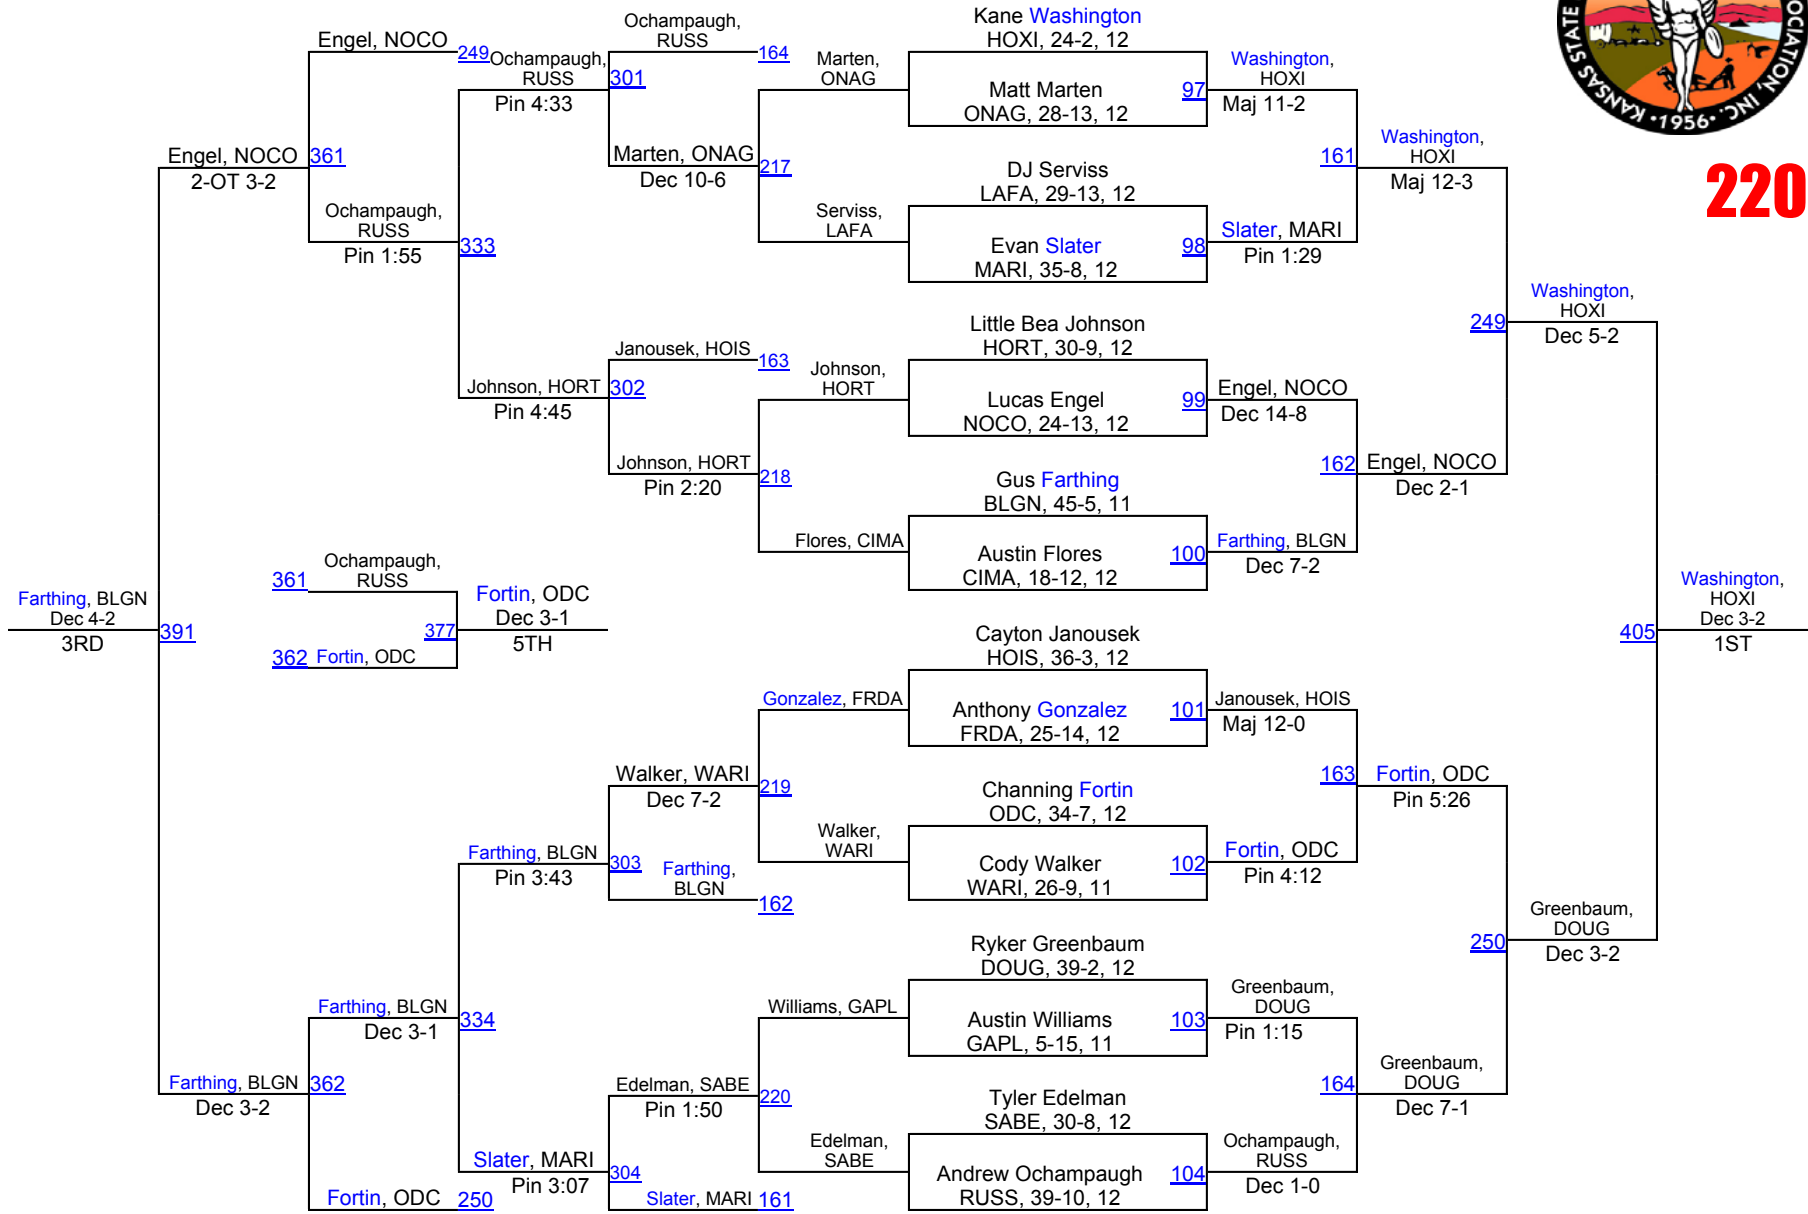

2013 KSHSAA 3A/2A/1A Championships

182

2013 KSHSAA 3A/2A/1A Championships

195

2013 KSHSAA 3A/2A/1A Championships

220

2013 KSHSAA 3A/2A/1A Championships

285