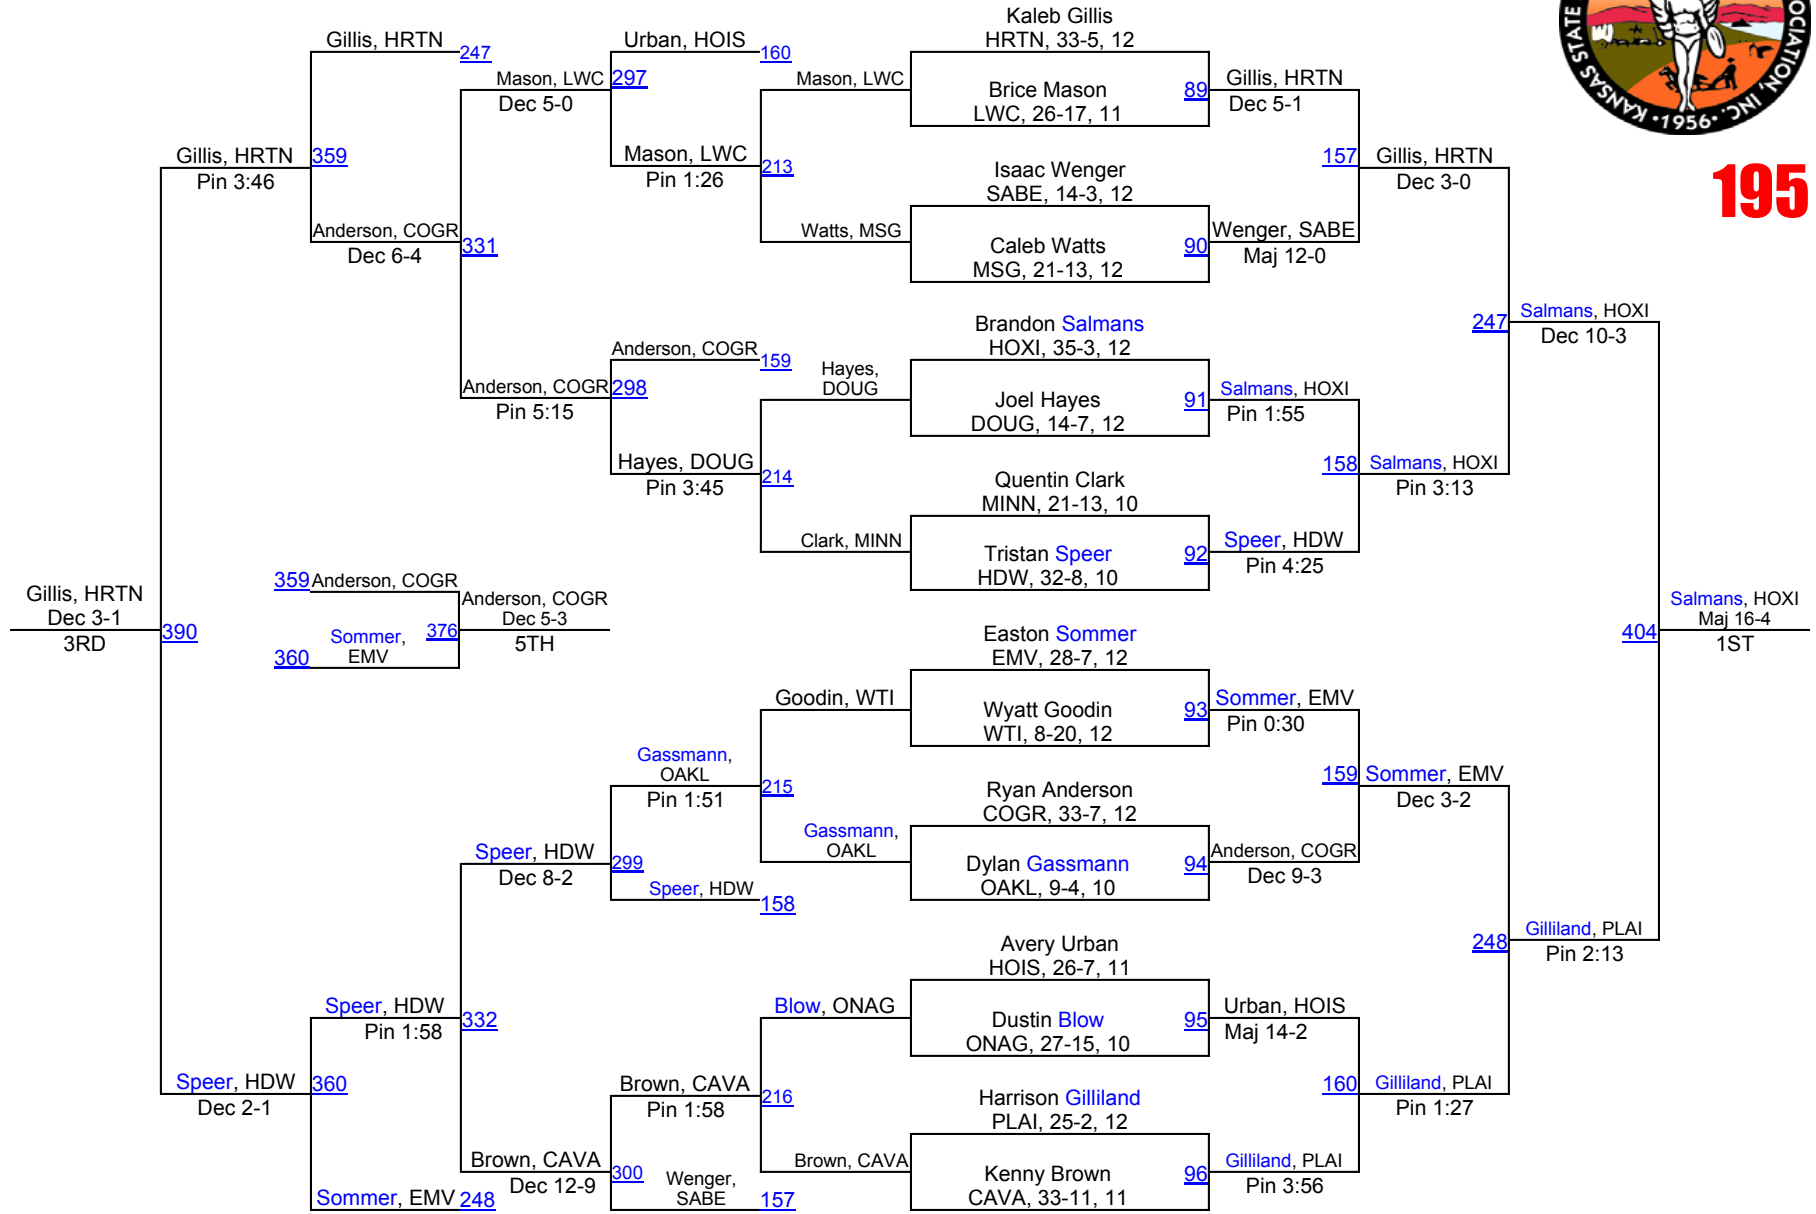

2013 KSHSAA 3A/2A/1A Championships

182

2013 KSHSAA 3A/2A/1A Championships

195

2013 KSHSAA 3A/2A/1A Championships

220

2013 KSHSAA 3A/2A/1A Championships

285