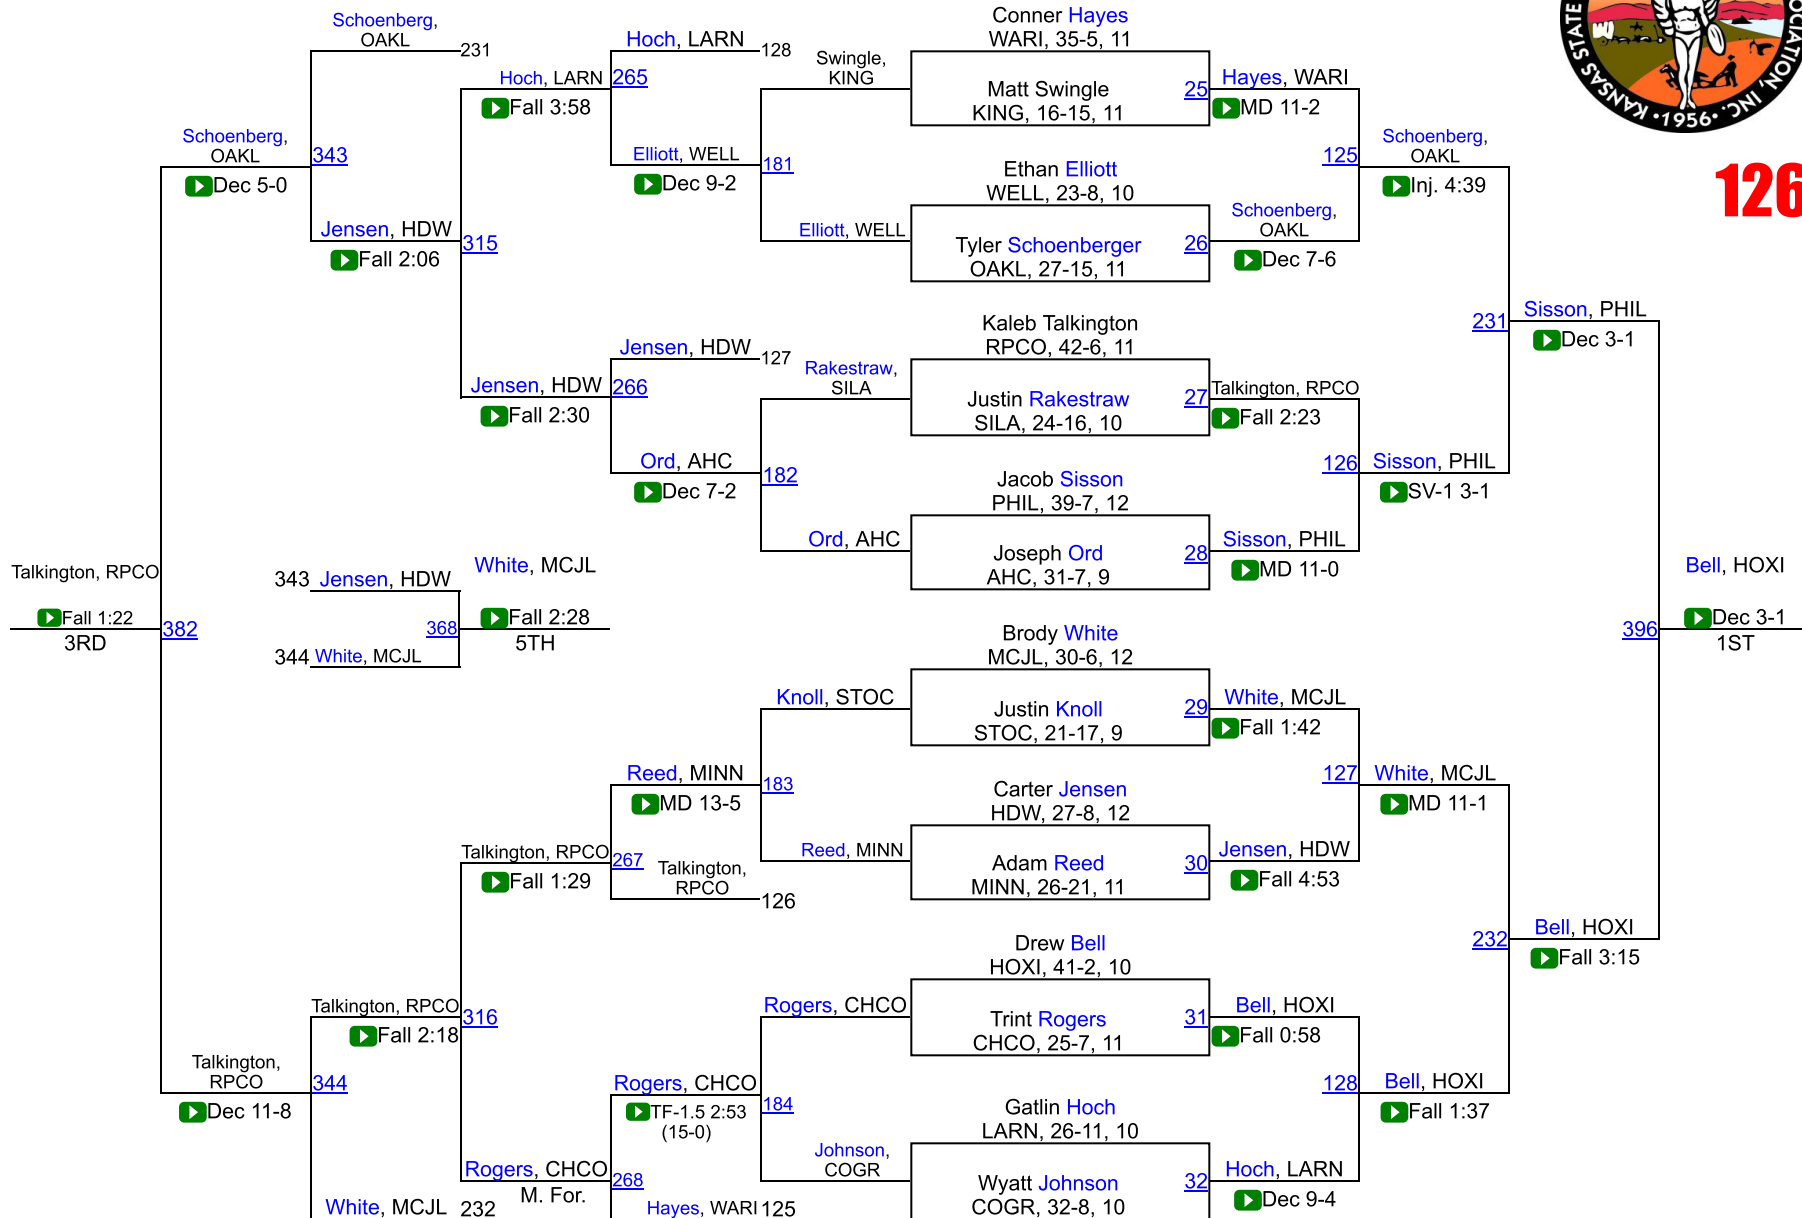

KSHSAA 3A/2A/1A Championships

126