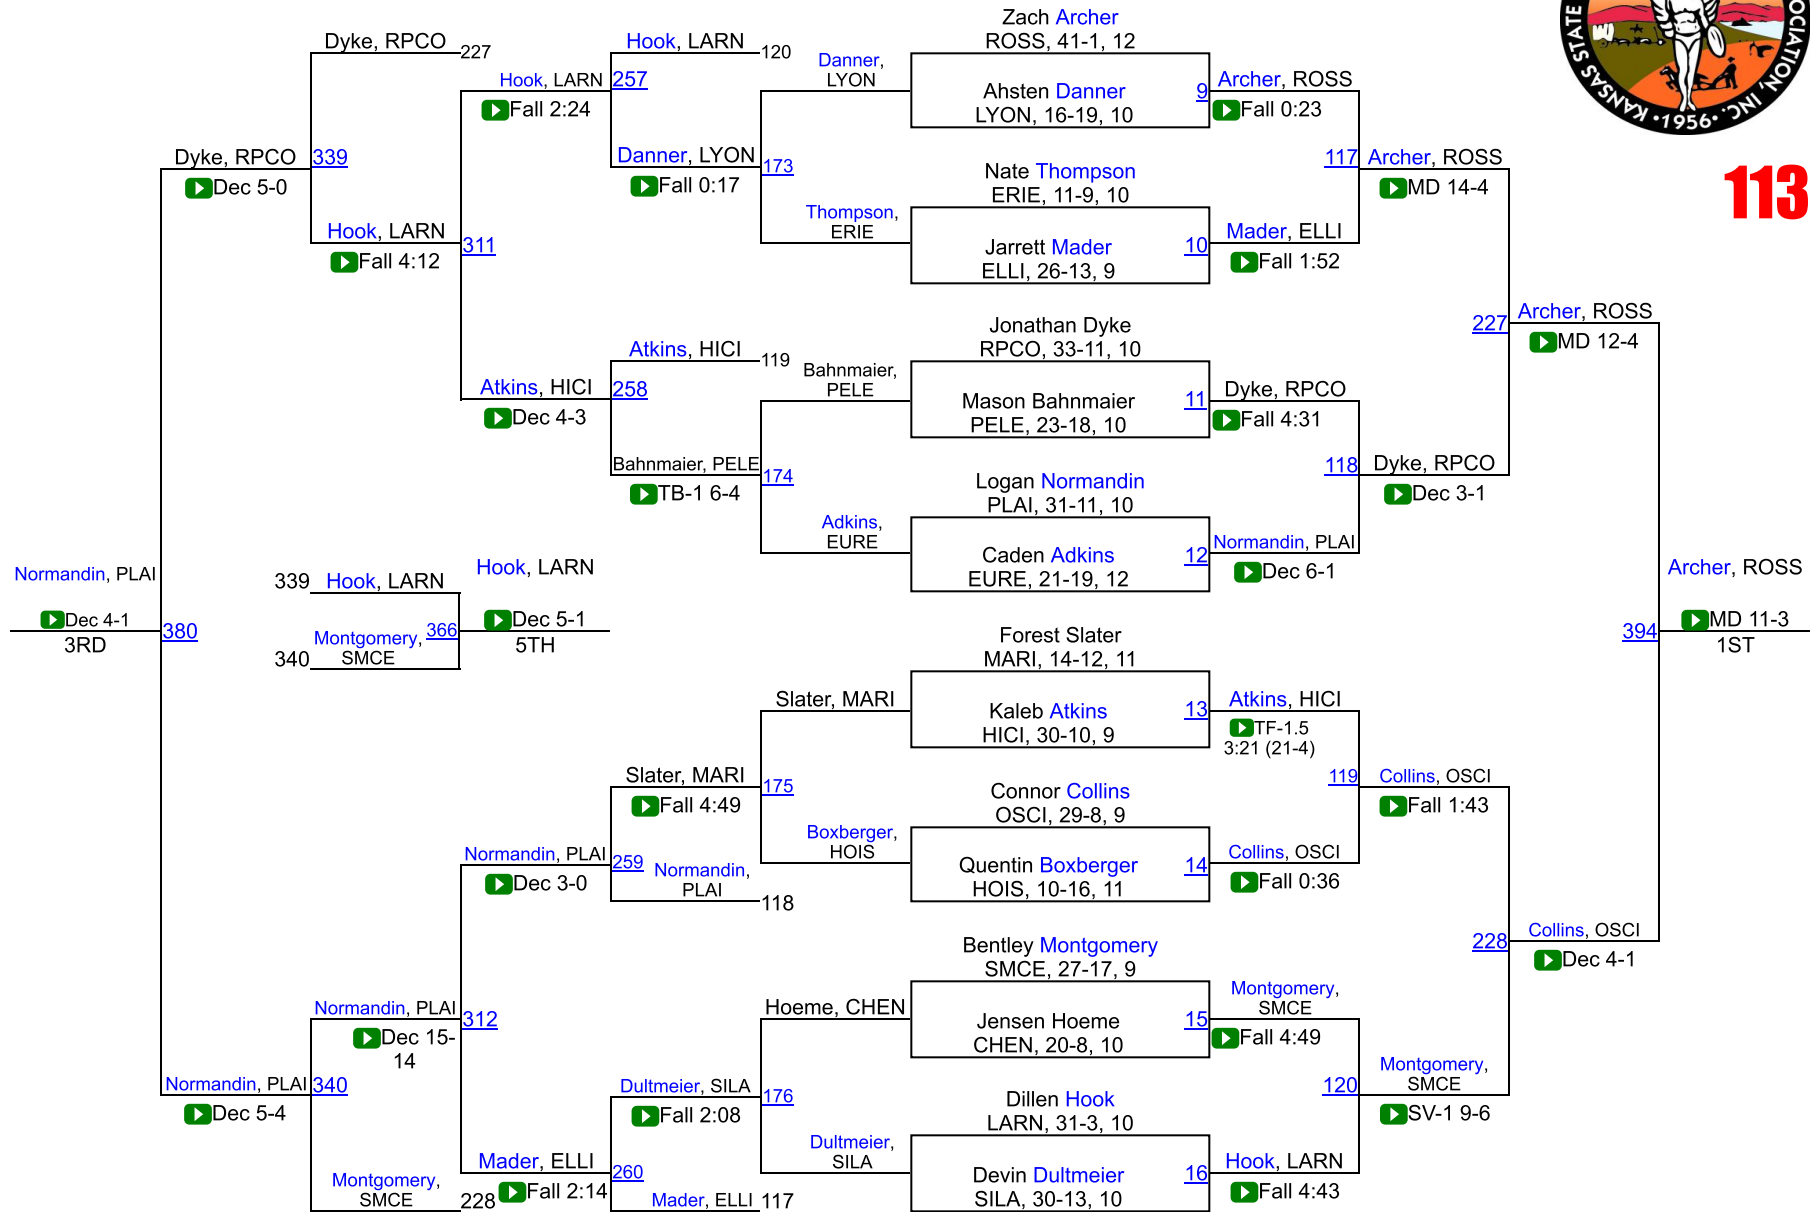

61	Herington	0.0
61	Leon-Bluestem	0.0
61	Onaga	0.0

KSHSAA 3A/2A/1A Championships

106

KSHSAA 3A/2A/1A Championships

113

KSHSAA 3A/2A/1A Championships

120

KSHSAA 3A/2A/1A Championships