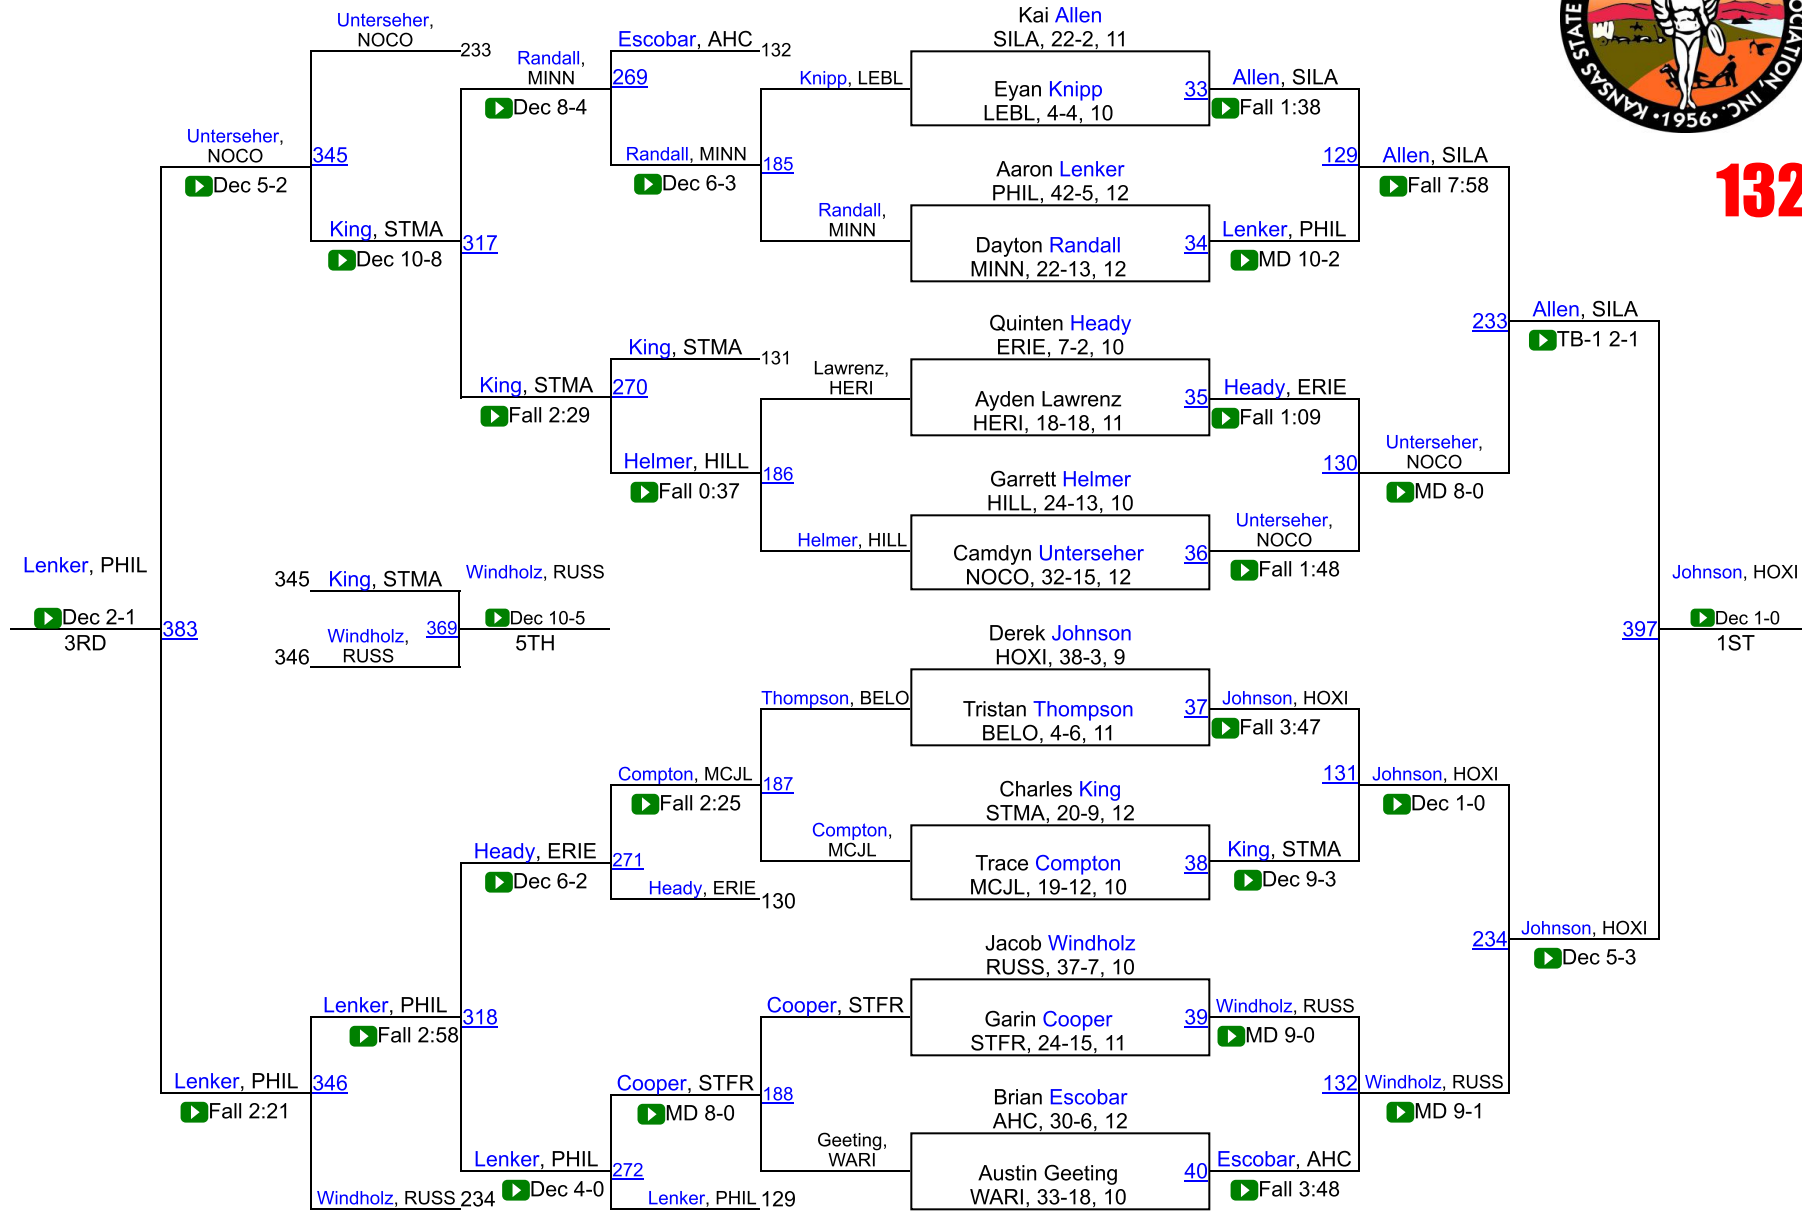

KSHSAA 3A/2A/1A Championships

132