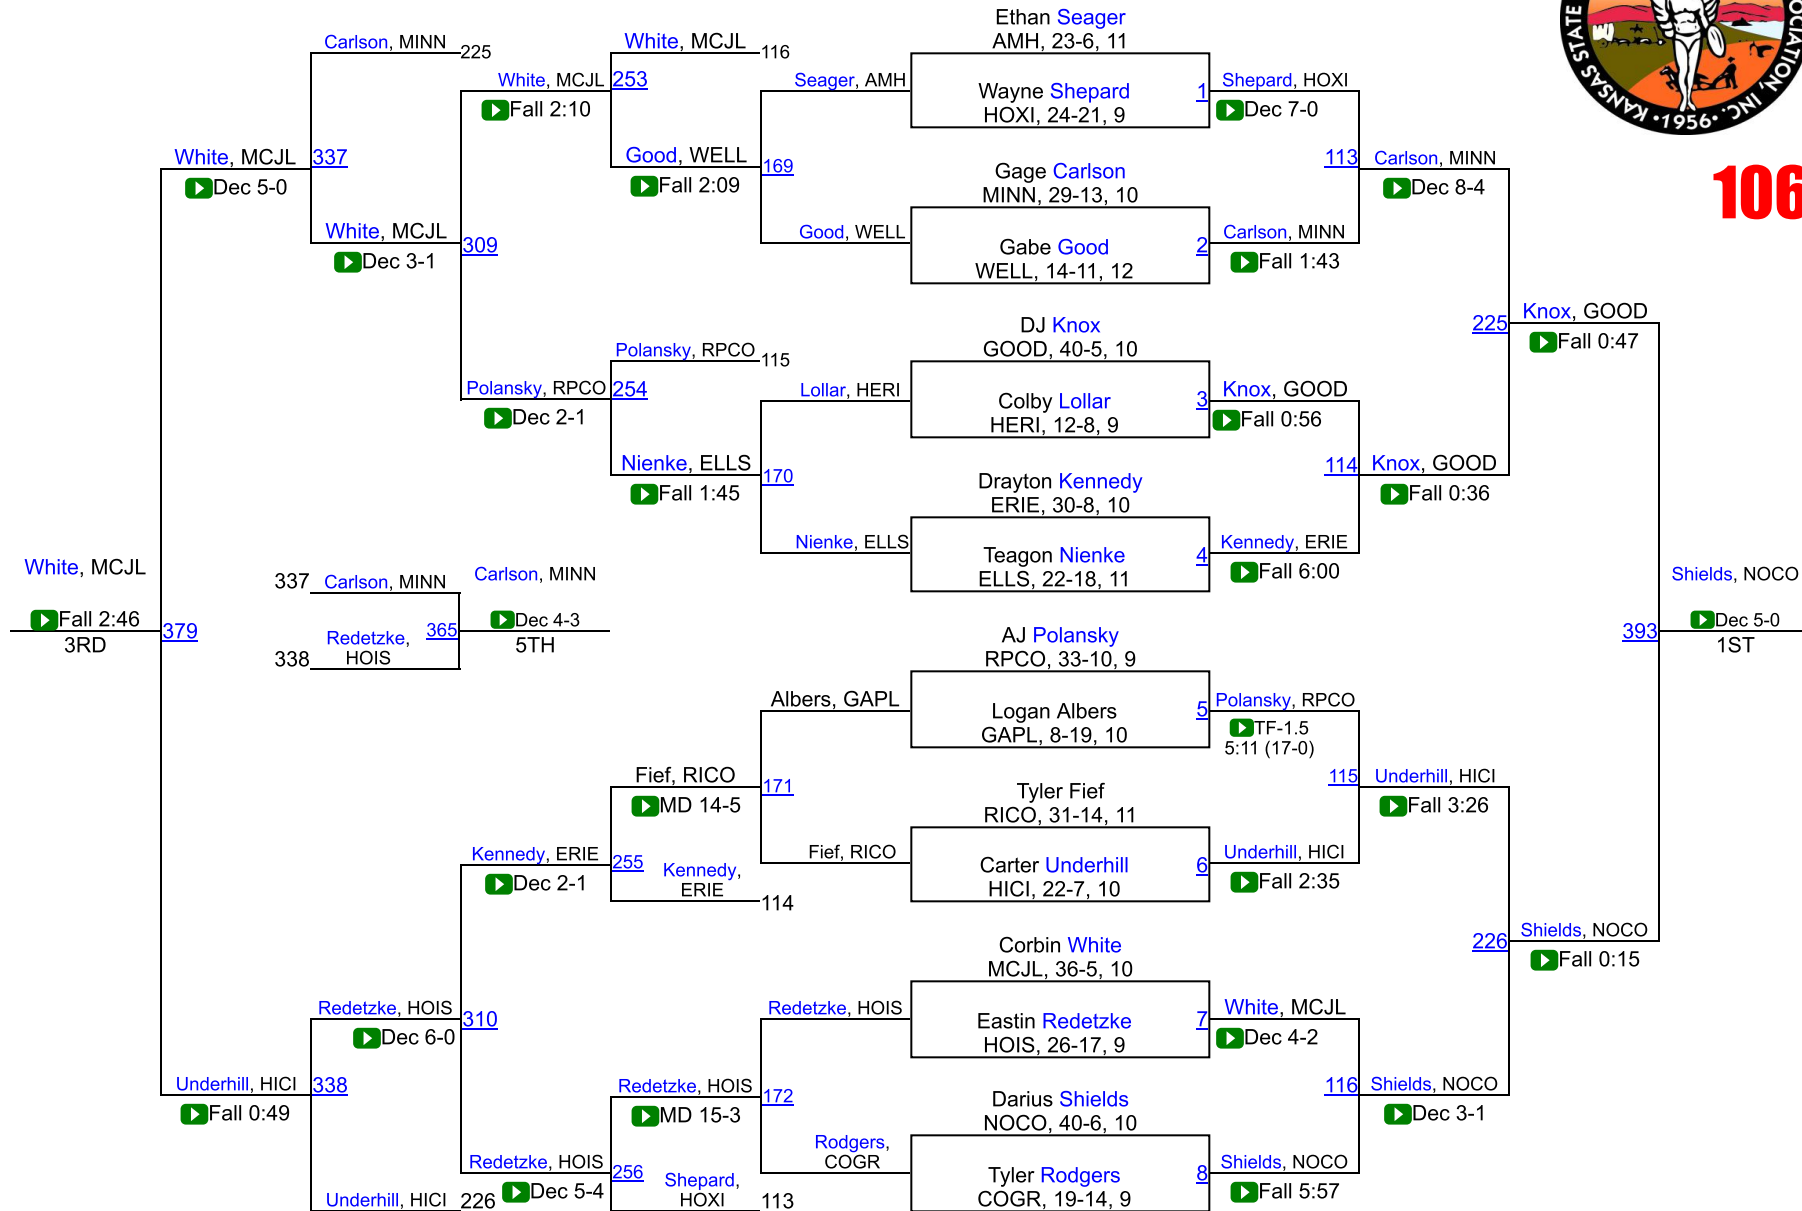

61	Herington	0.0
61	Leon-Bluestem	0.0
61	Onaga	0.0

106