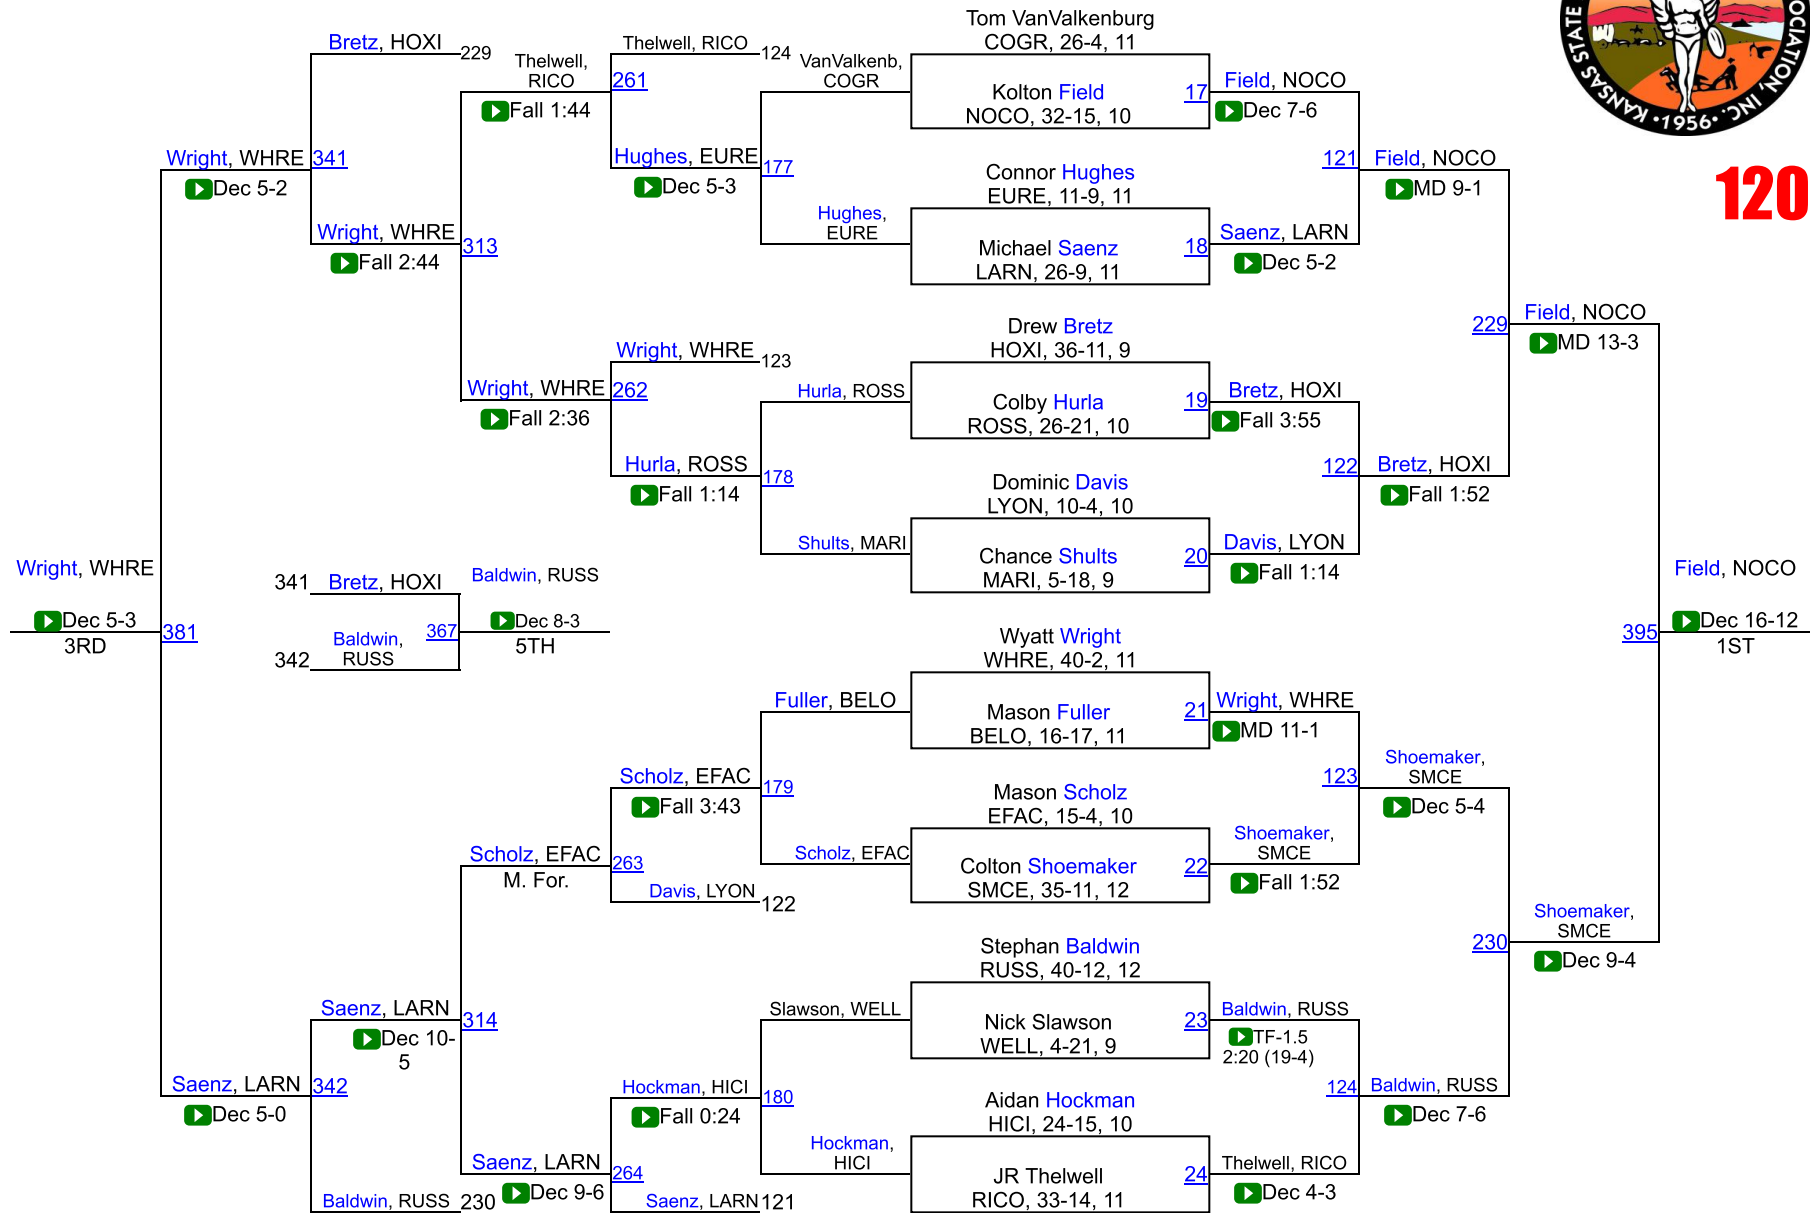

61	Herington	0.0
61	Leon-Bluestem	0.0
61	Onaga	0.0

KSHSAA 3A/2A/1A Championships

106

KSHSAA 3A/2A/1A Championships

113

KSHSAA 3A/2A/1A Championships

120

KSHSAA 3A/2A/1A Championships