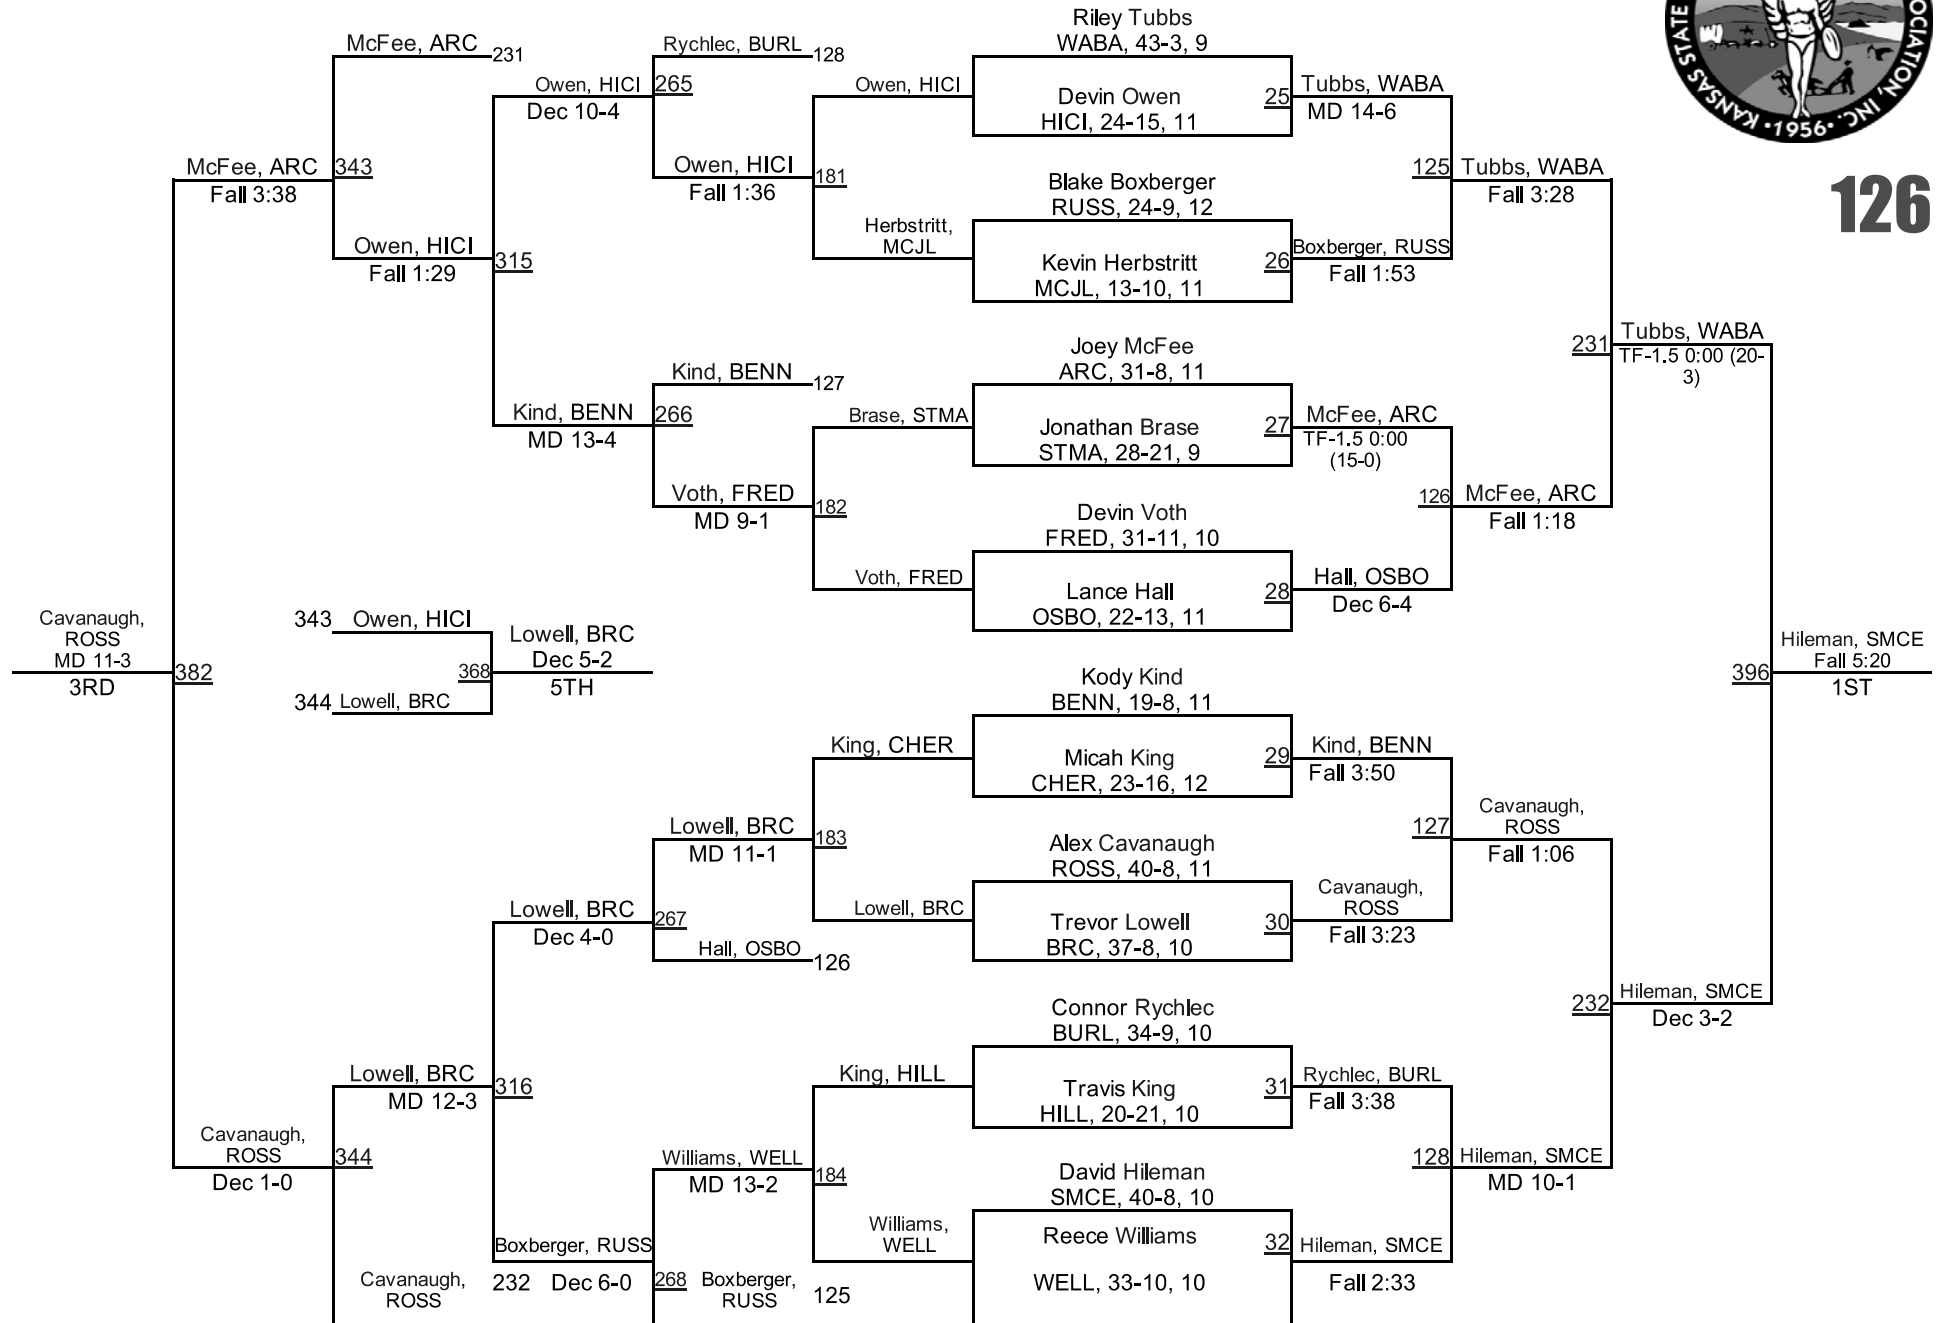

2015 KSHSAA 3A/2A/1A Championships

126