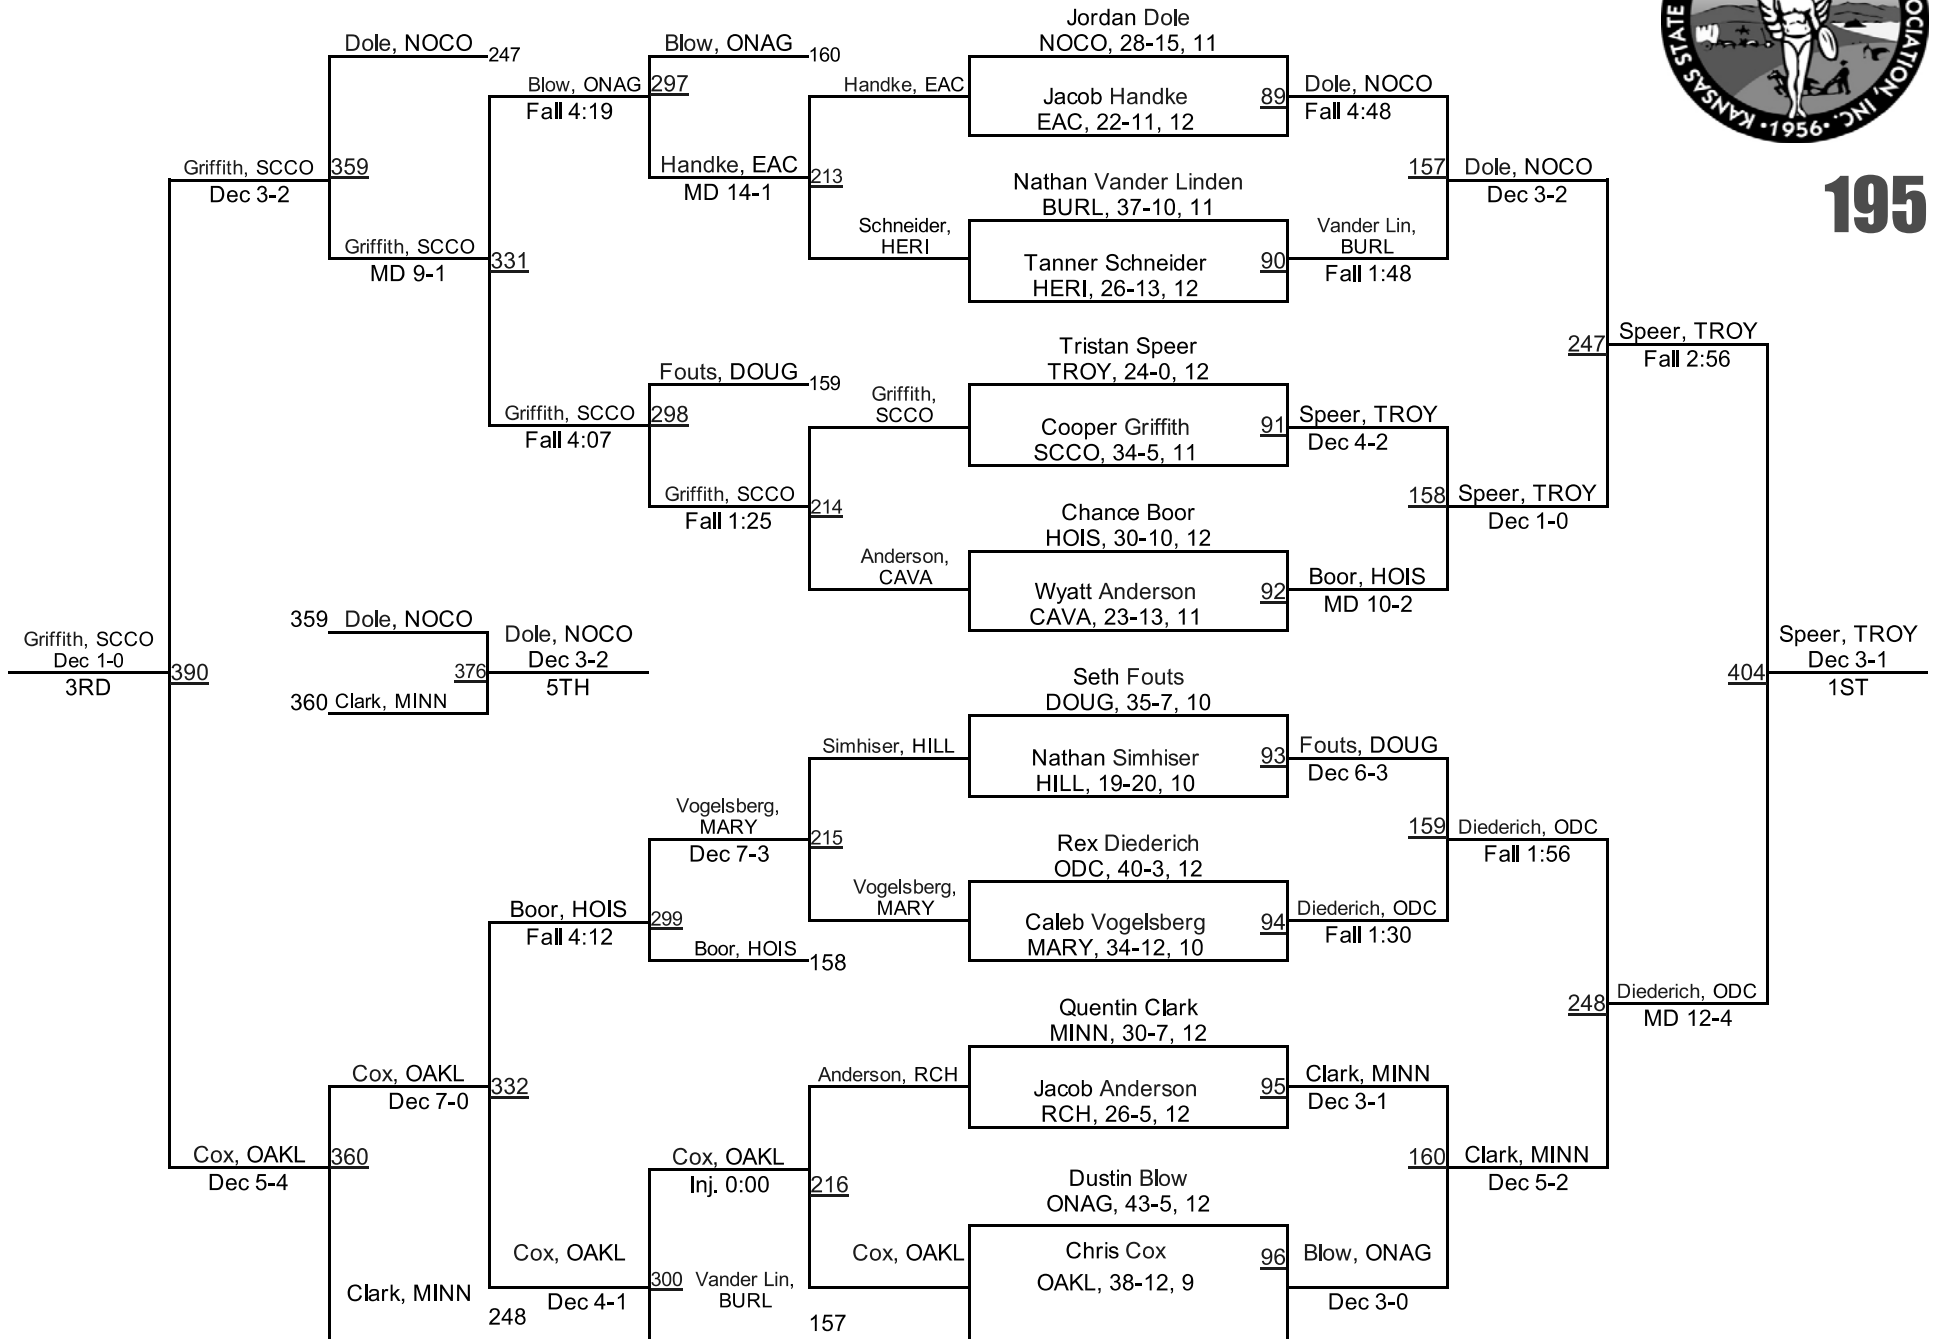

2015 KSHSAA 3A/2A/1A Championships

195