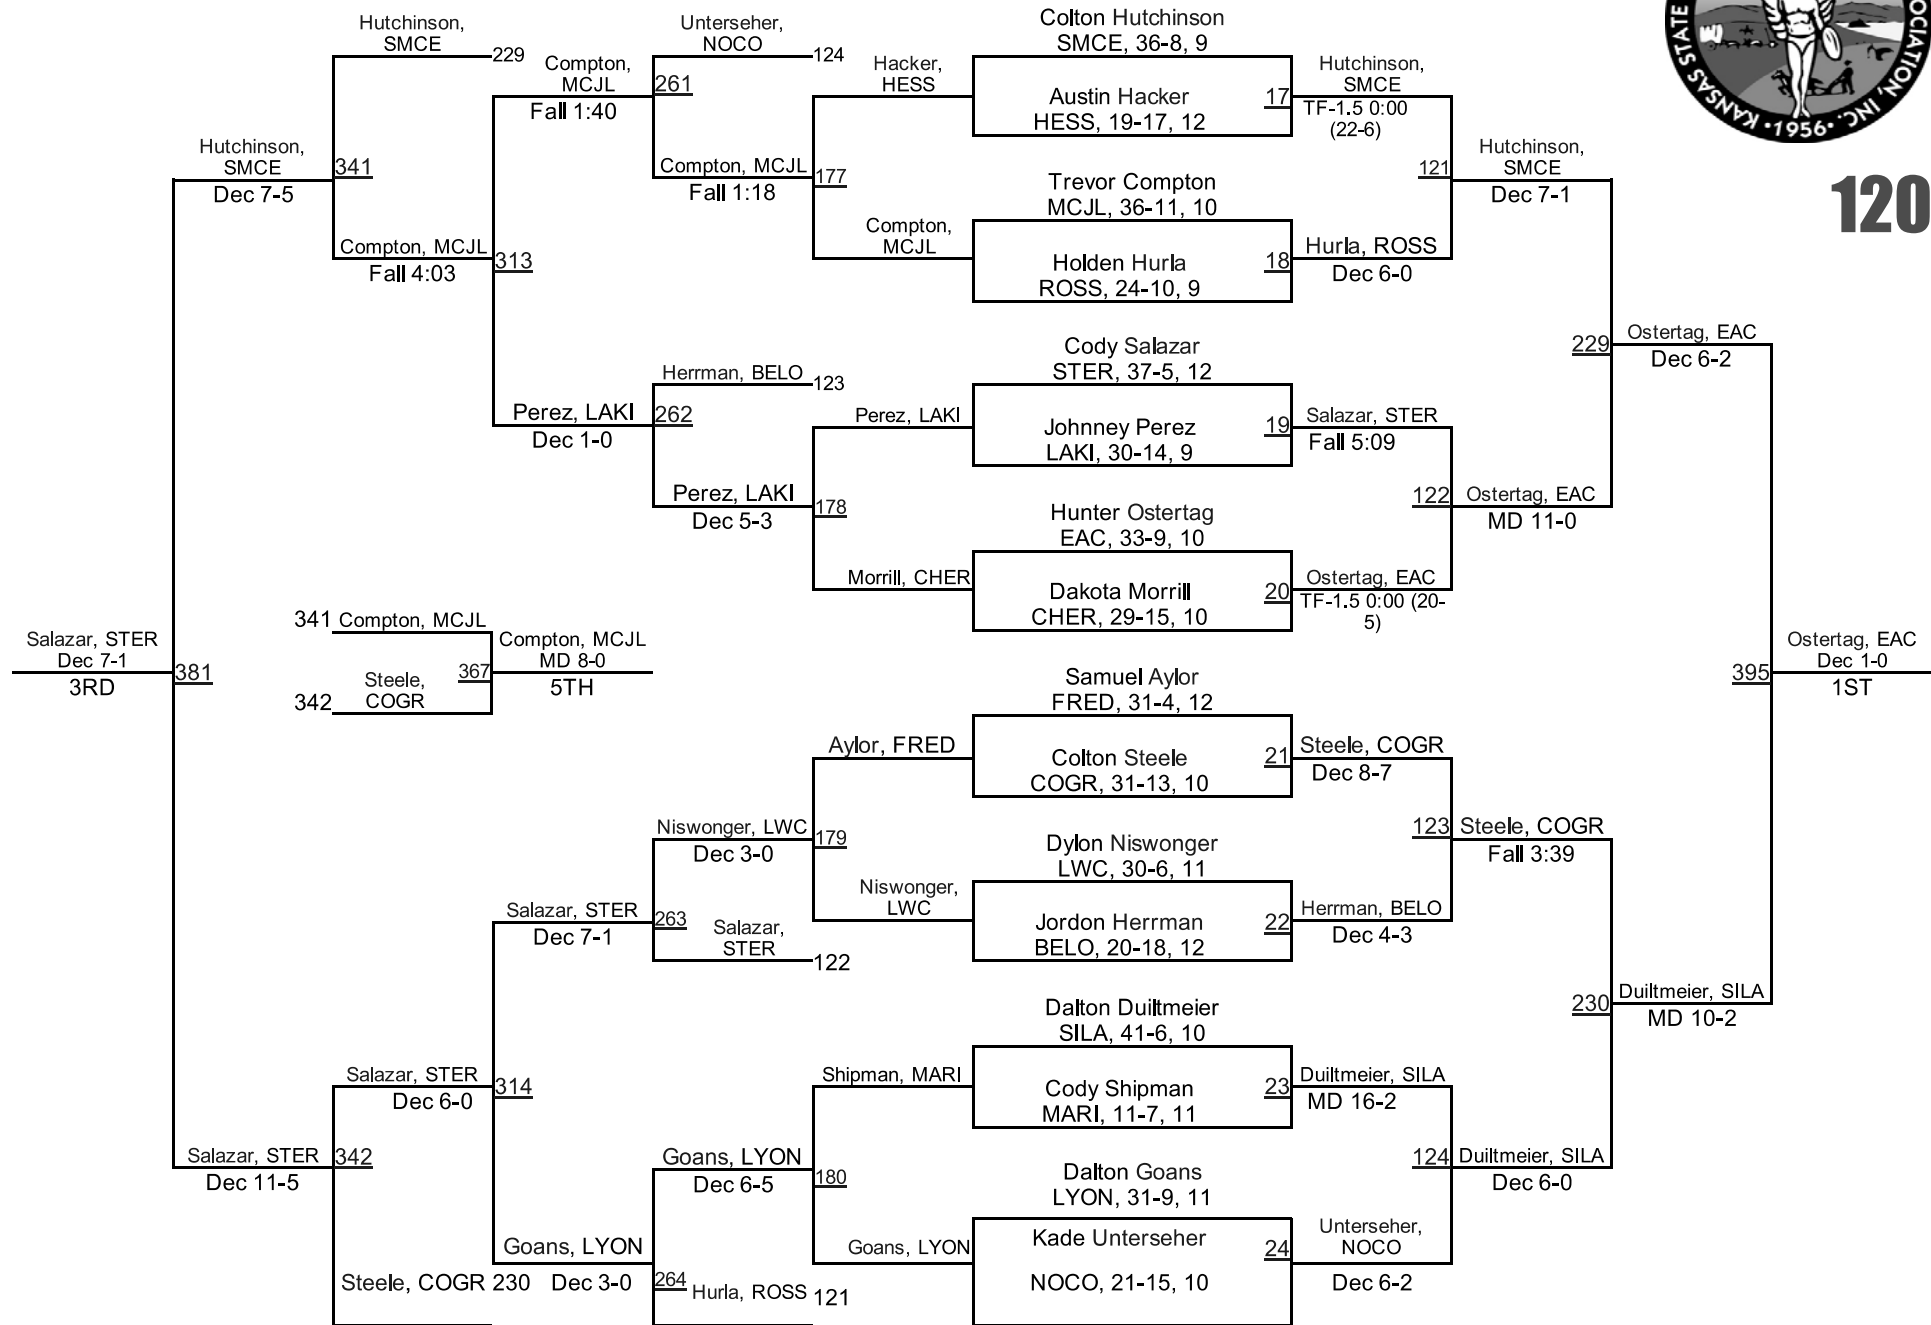

2015 KSHSAA 3A/2A/1A Championships

120