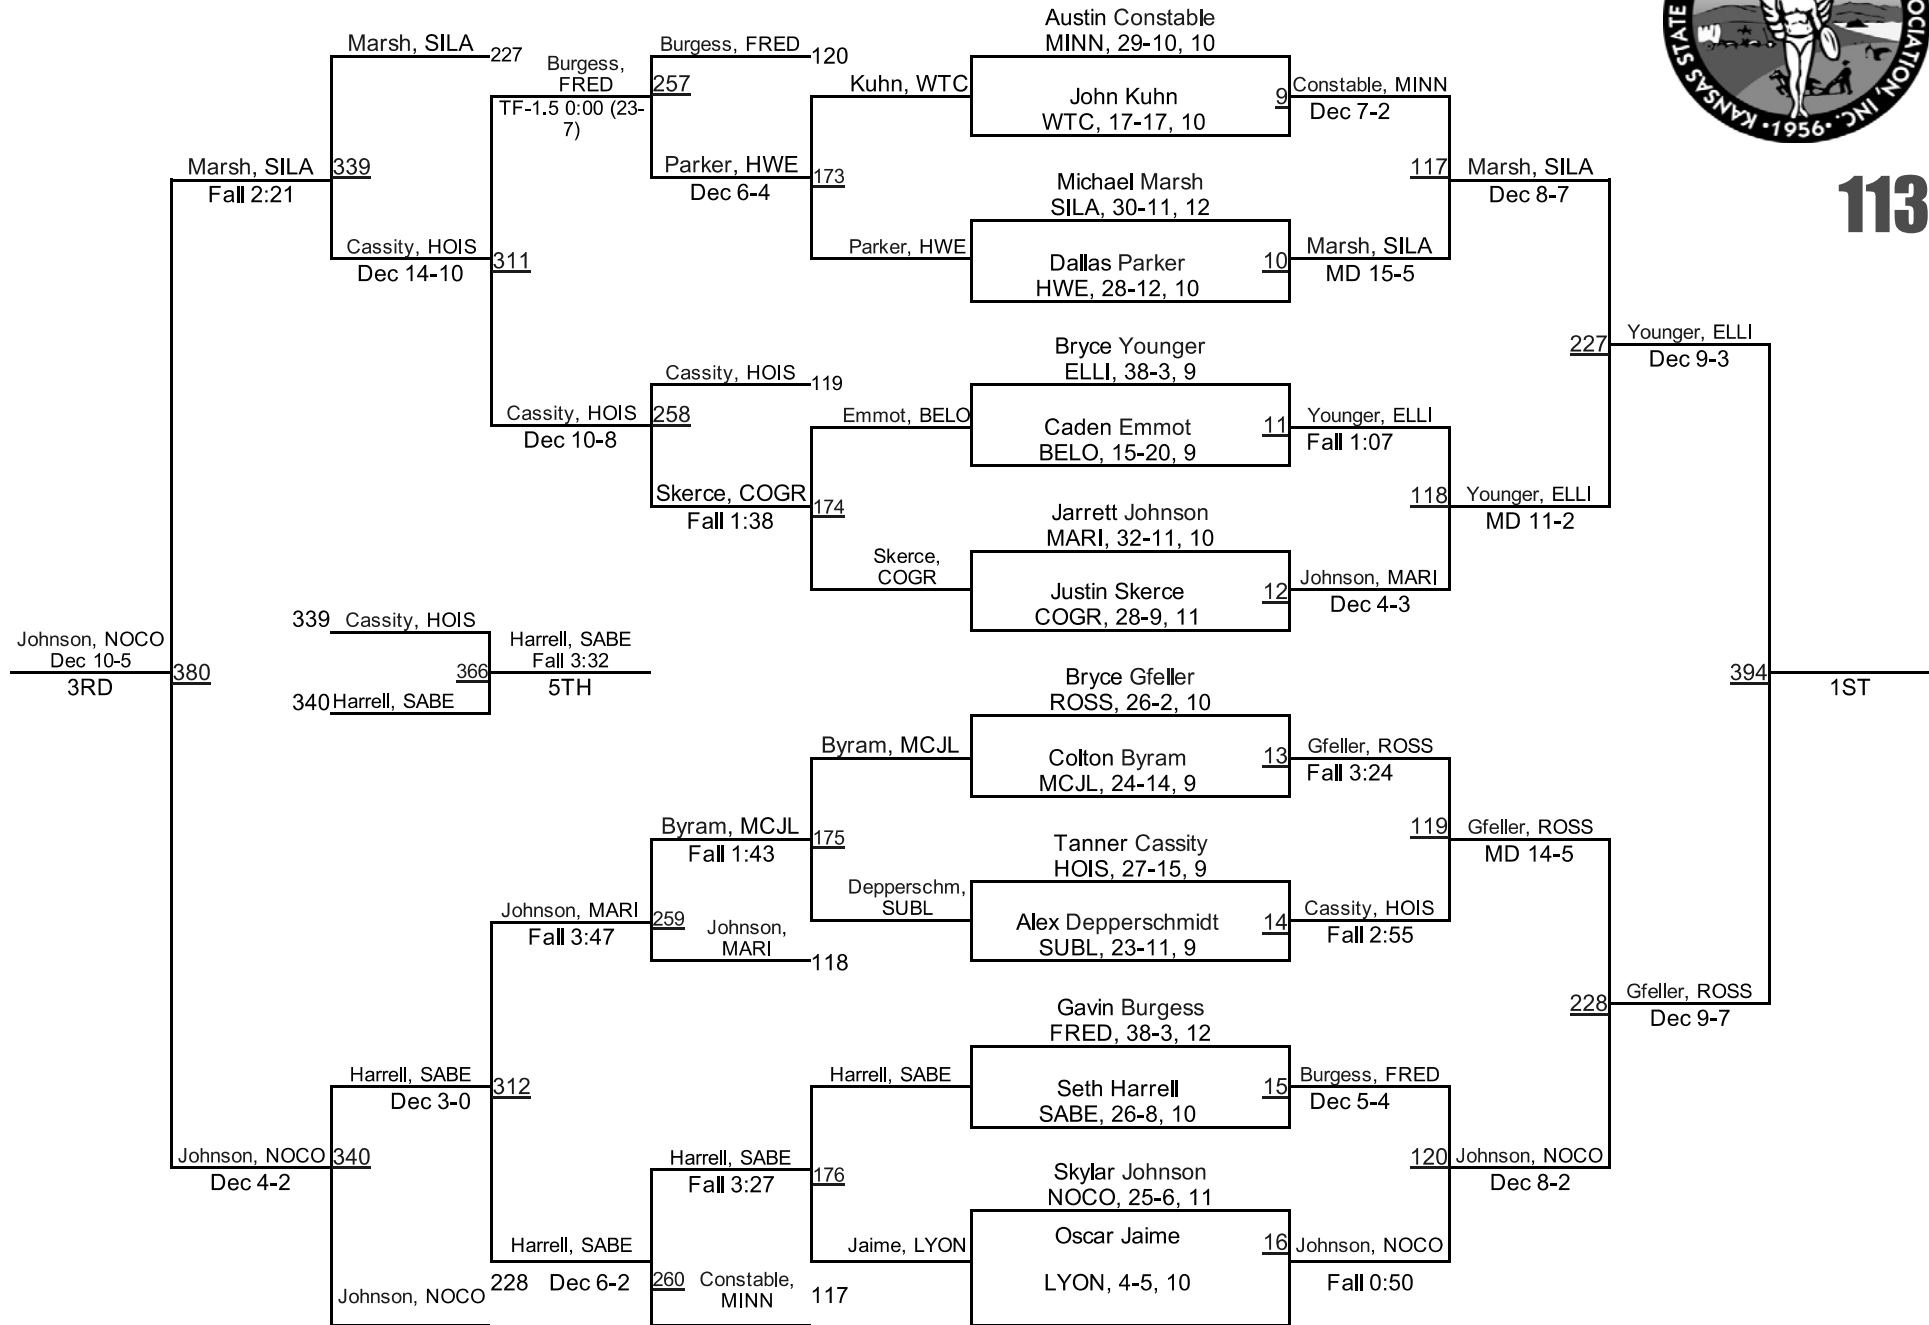

2015 KSHSAA 3A/2A/1A Championships

113