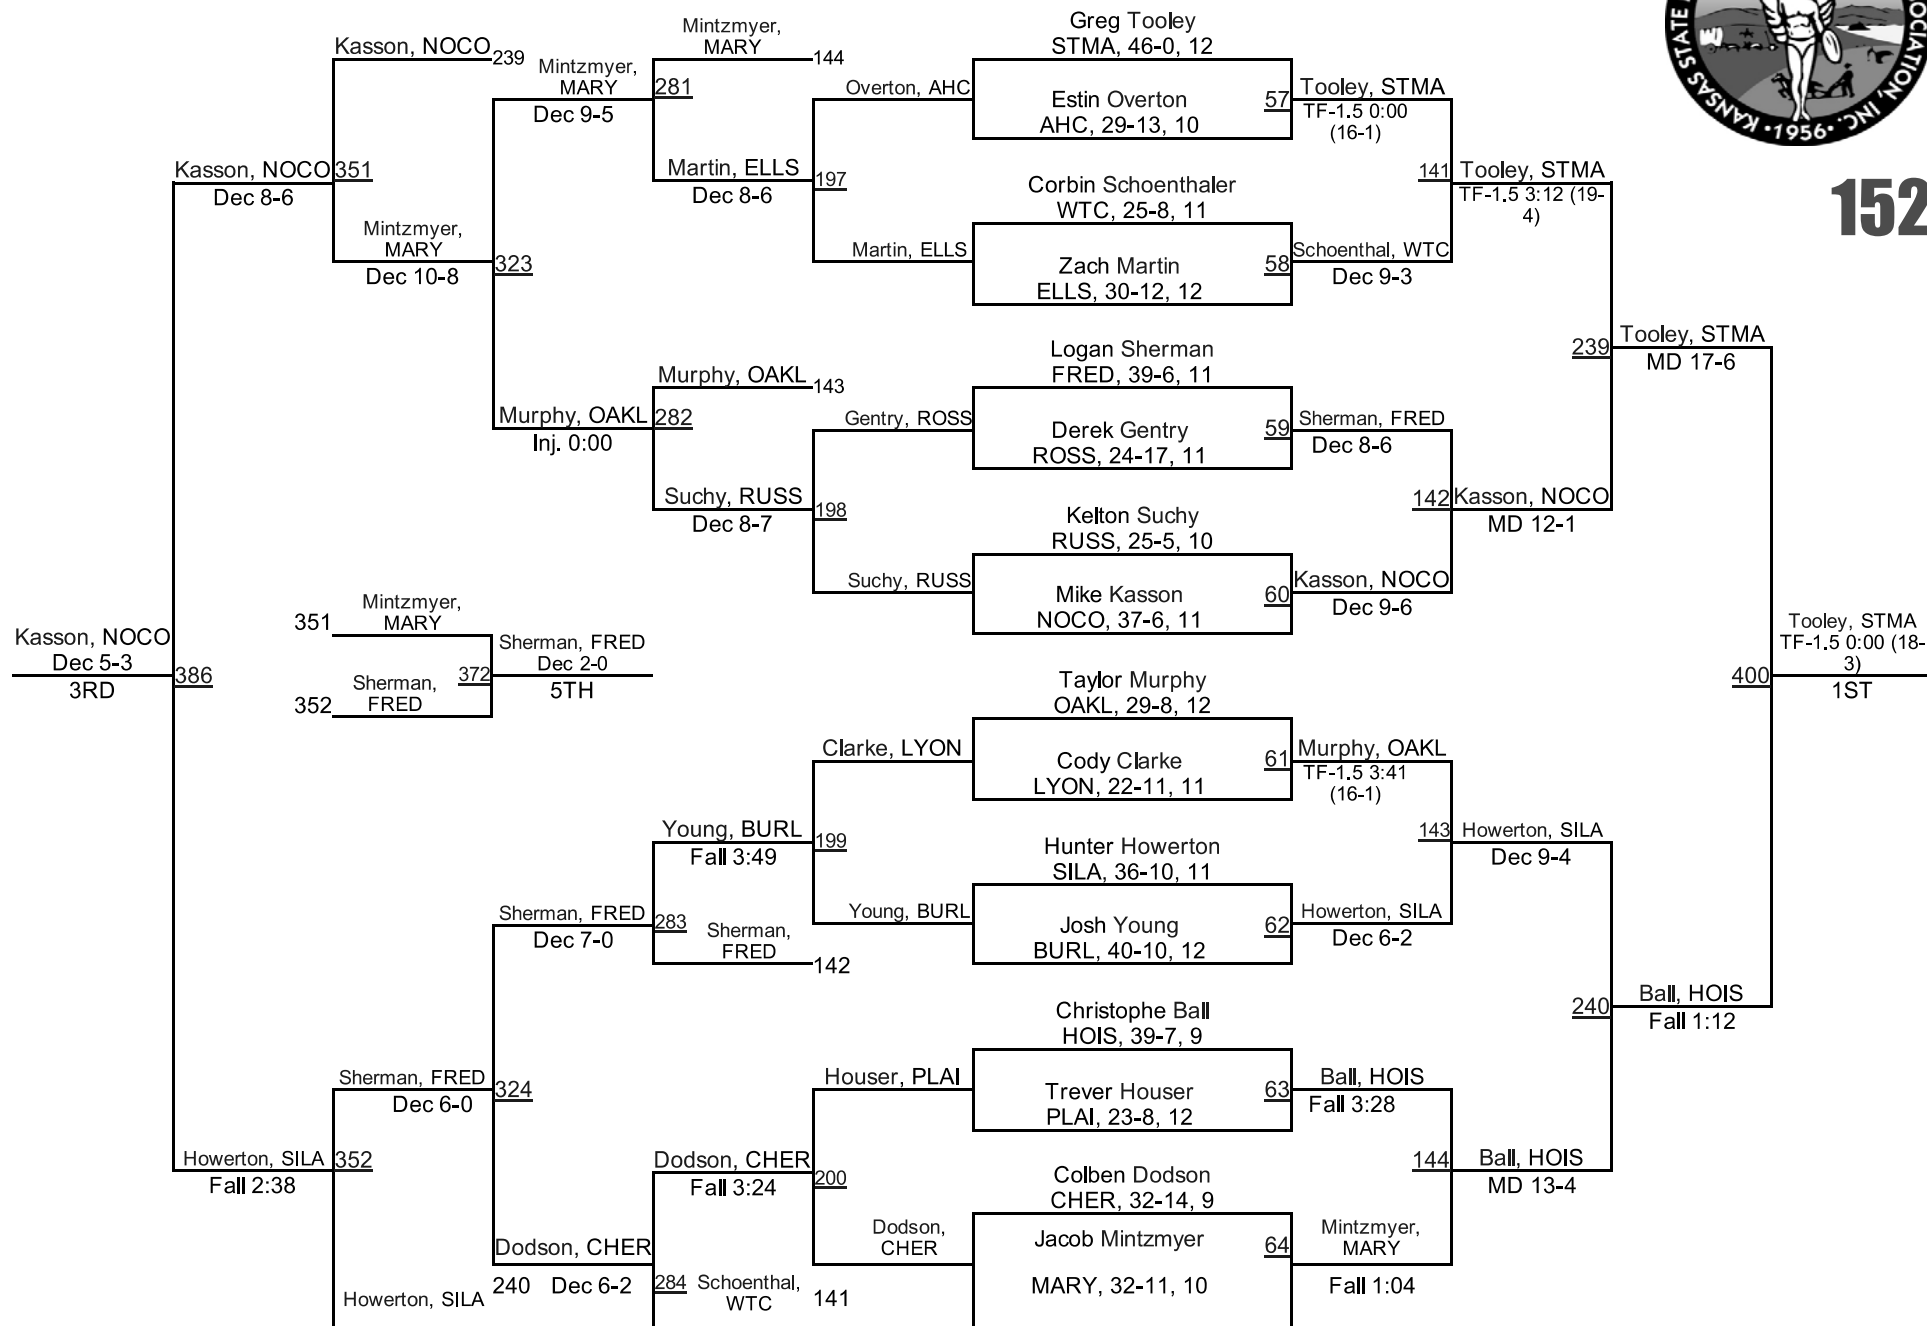

2015 KSHSAA 3A/2A/1A Championships

152