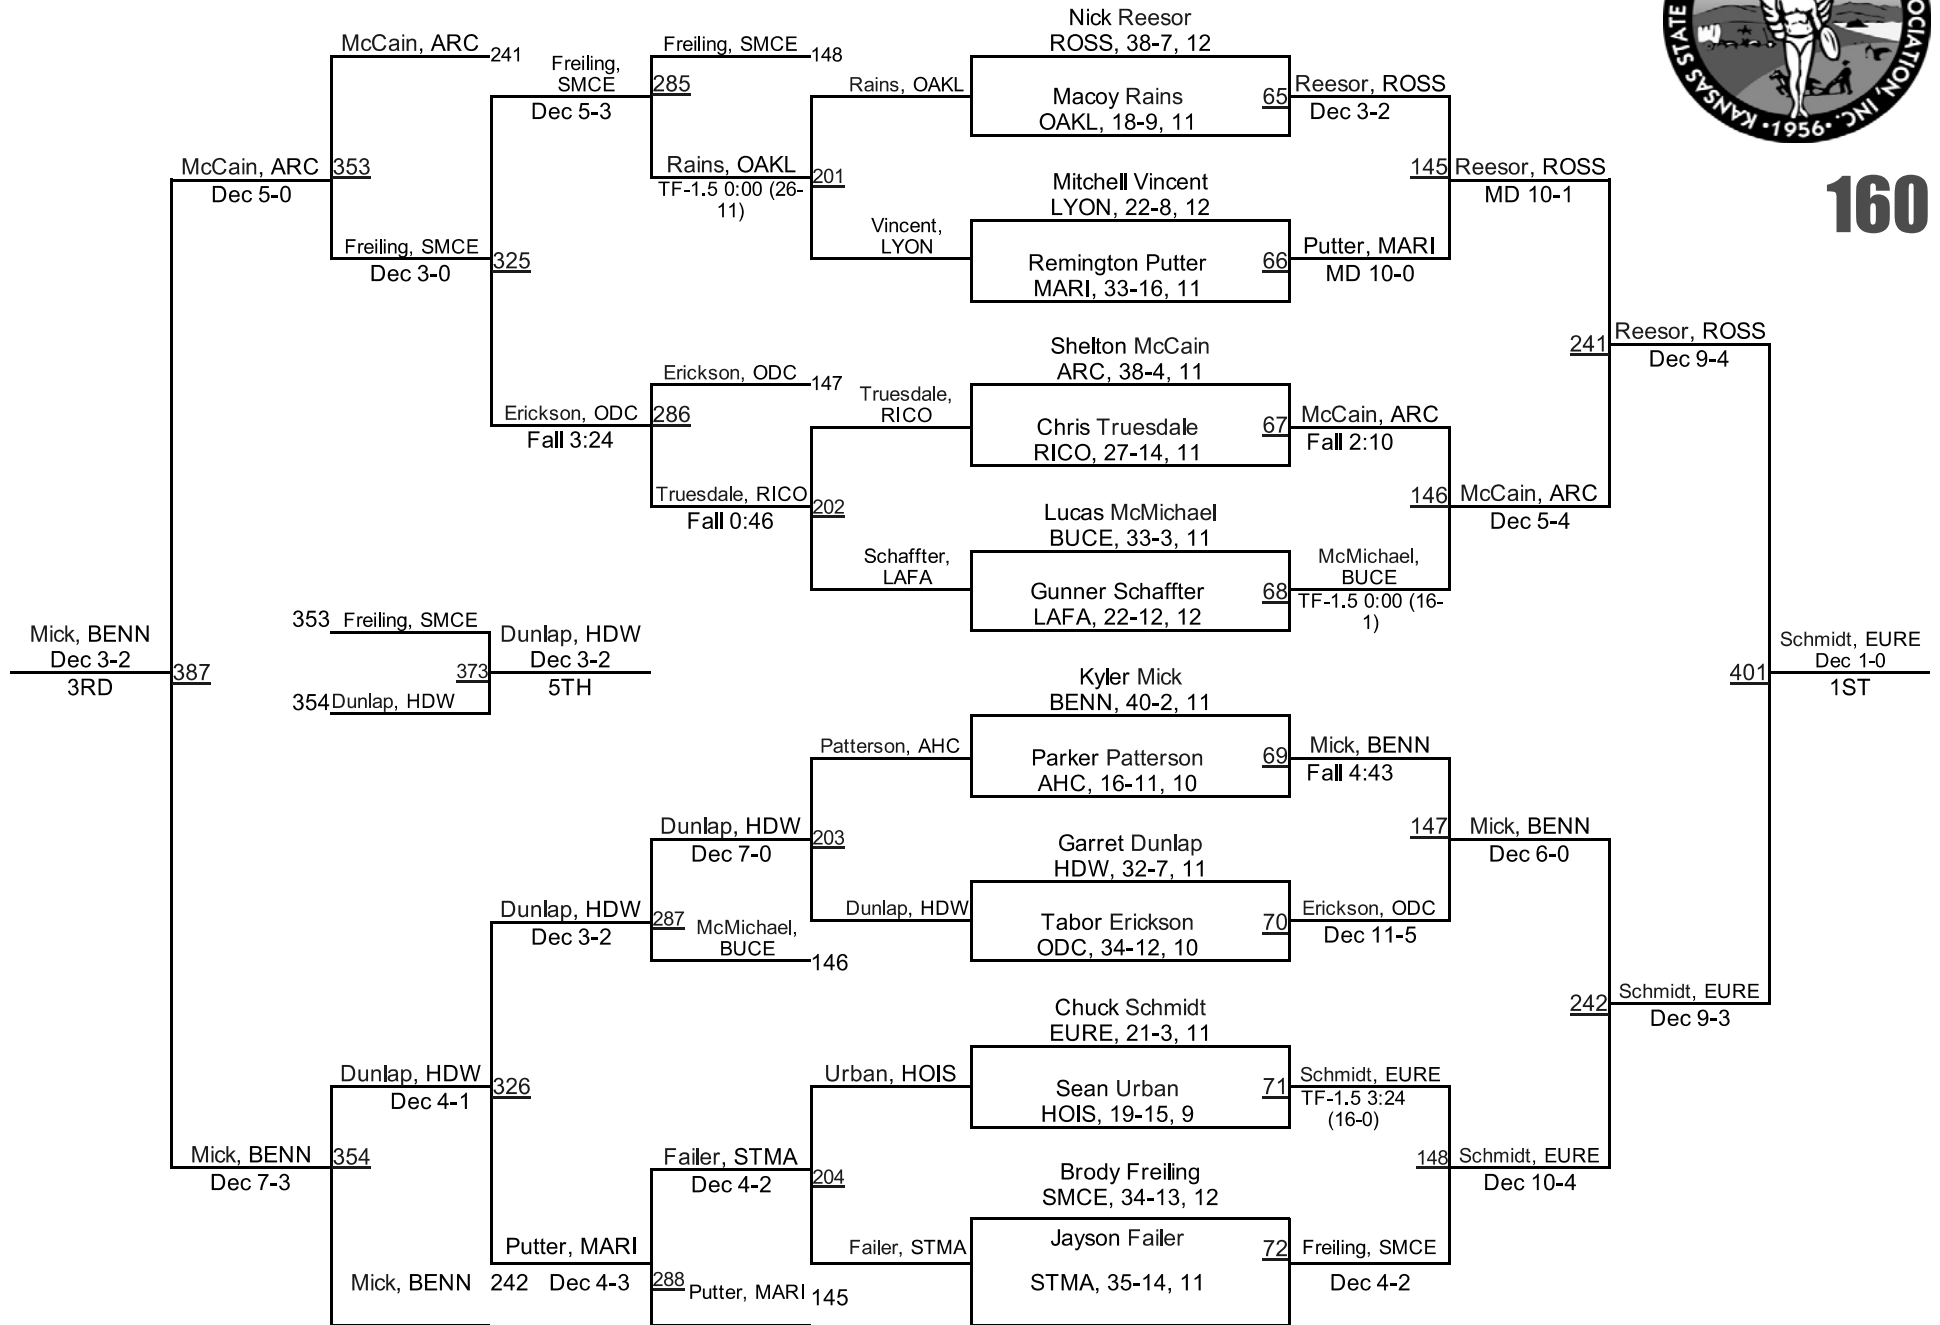

2015 KSHSAA 3A/2A/1A Championships

160