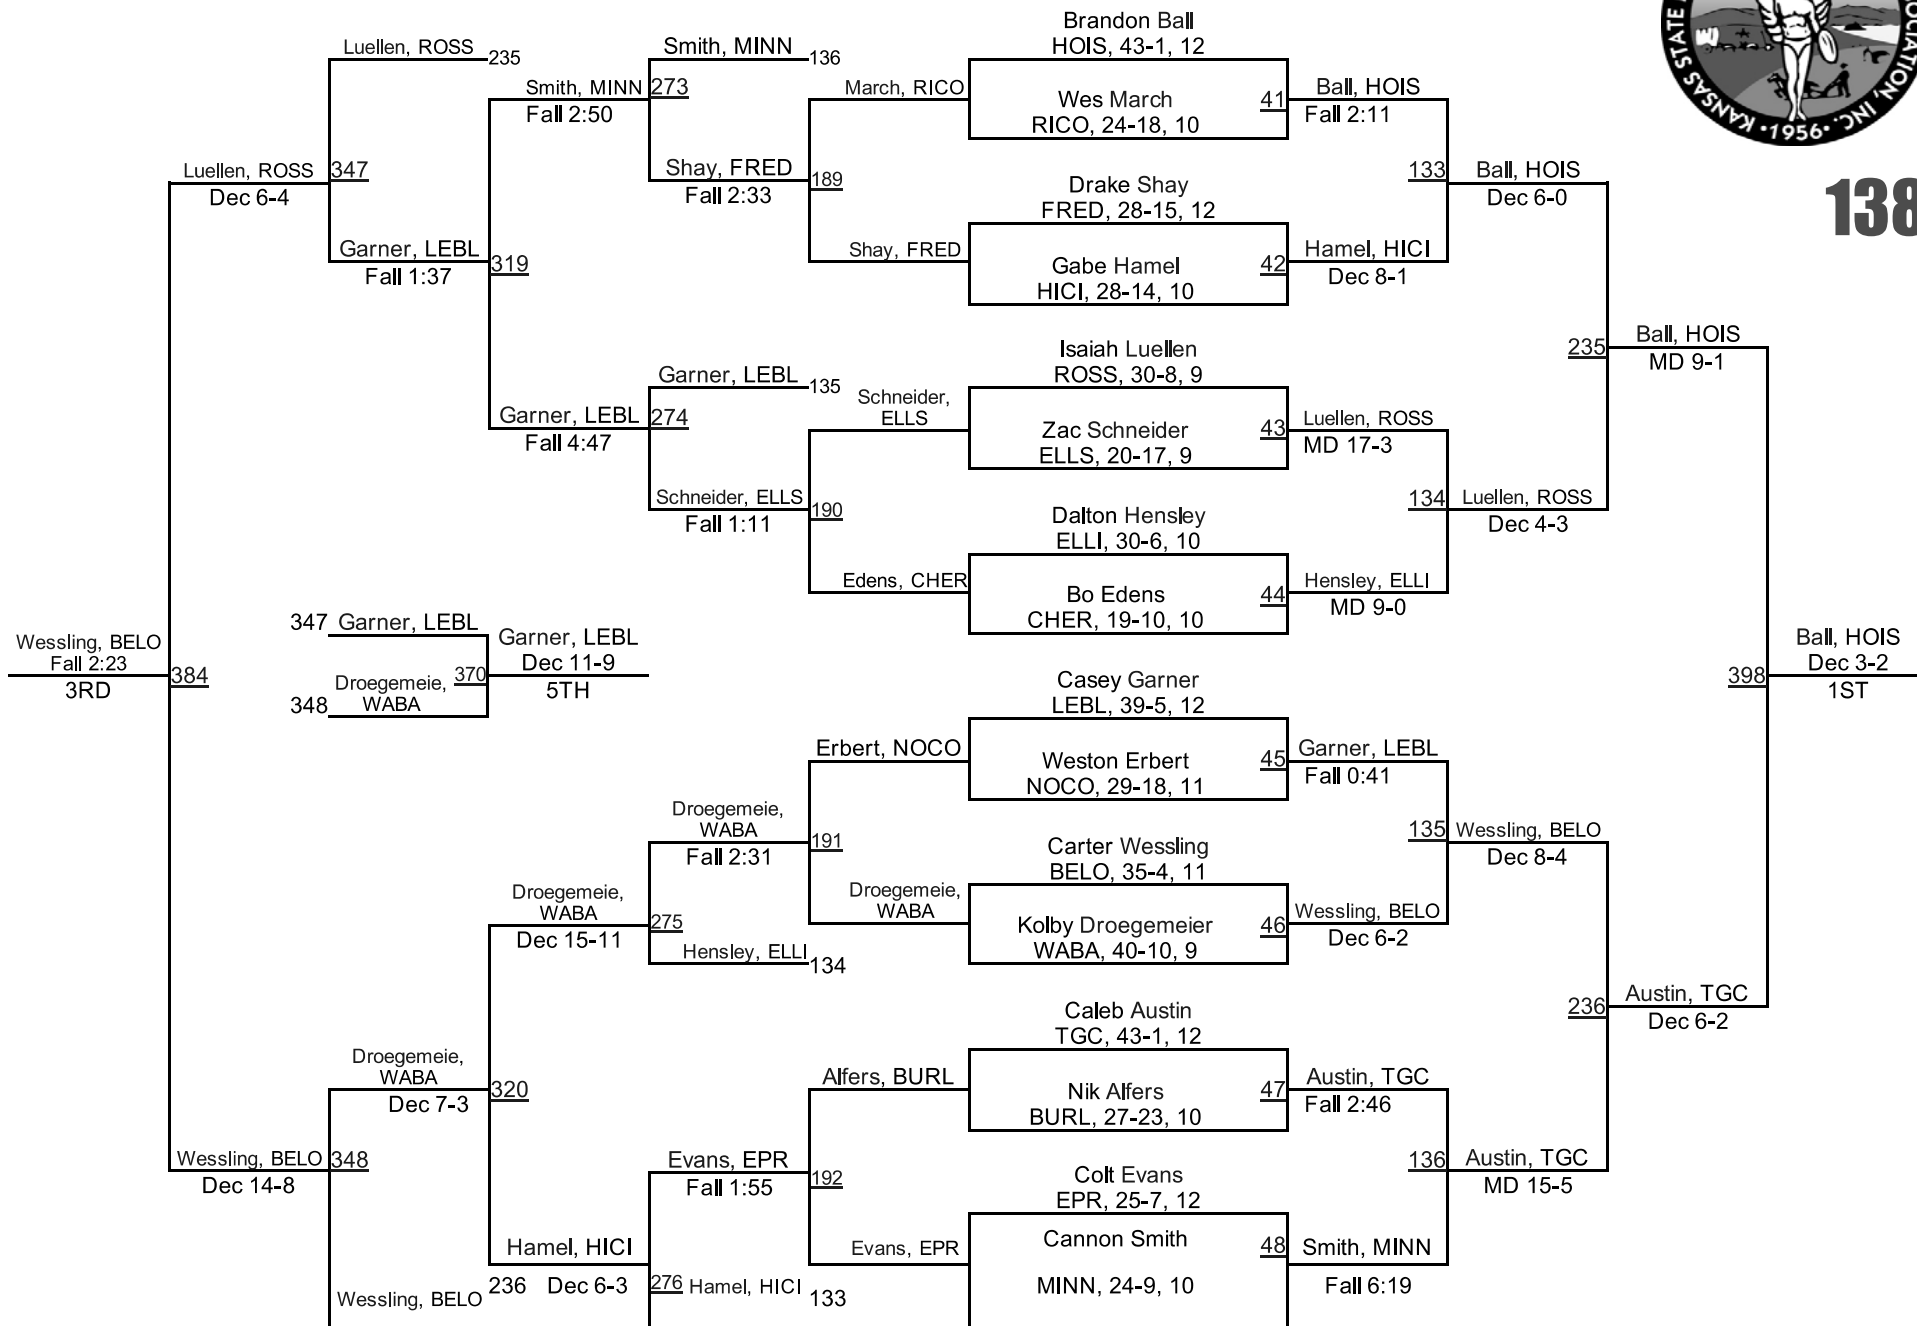

2015 KSHSAA 3A/2A/1A Championships

138