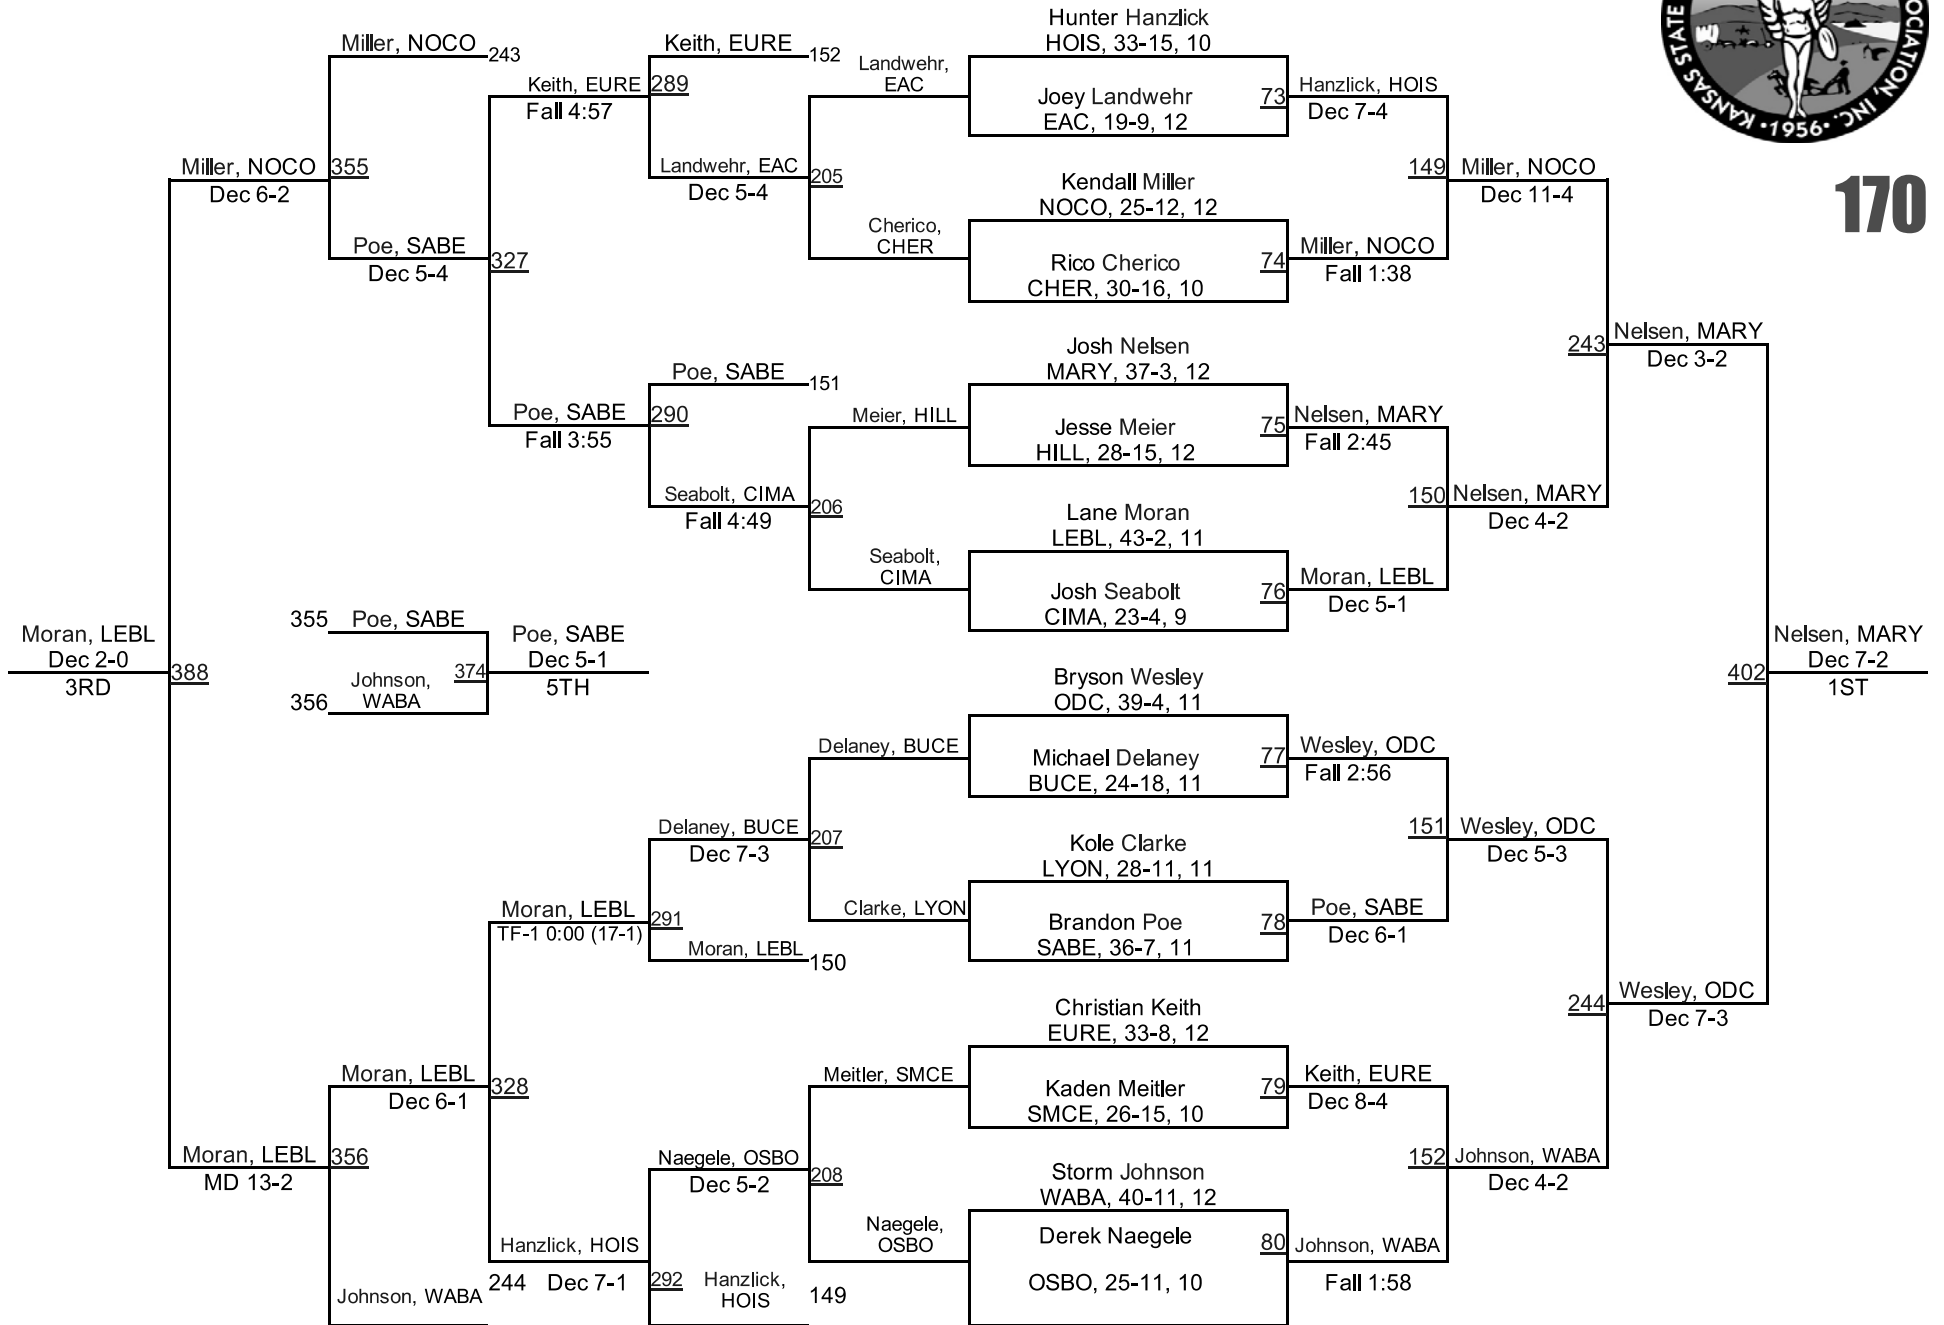

2015 KSHSAA 3A/2A/1A Championships

170