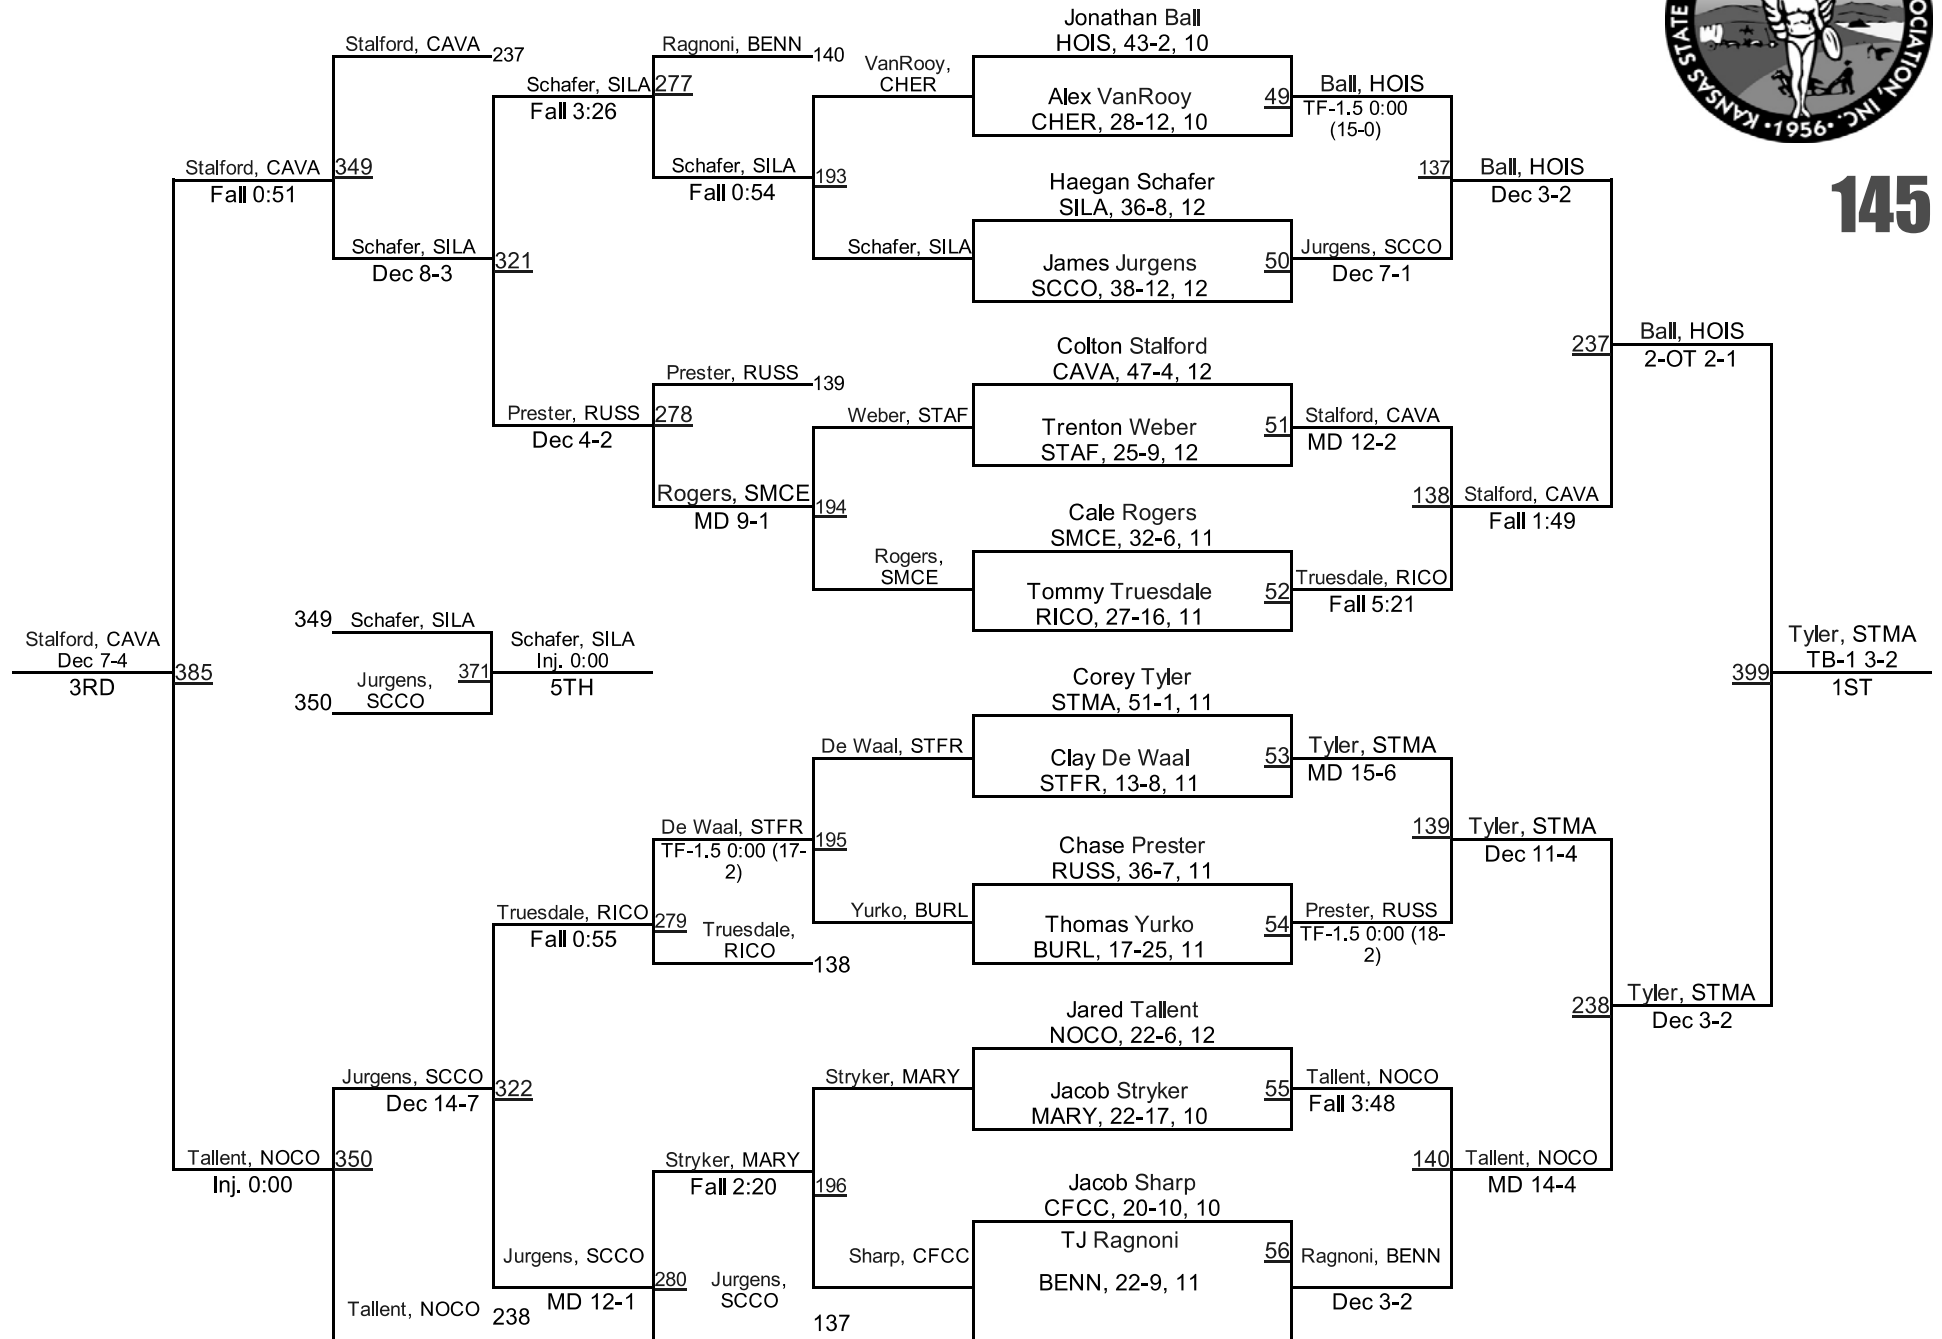

2015 KSHSAA 3A/2A/1A Championships

145