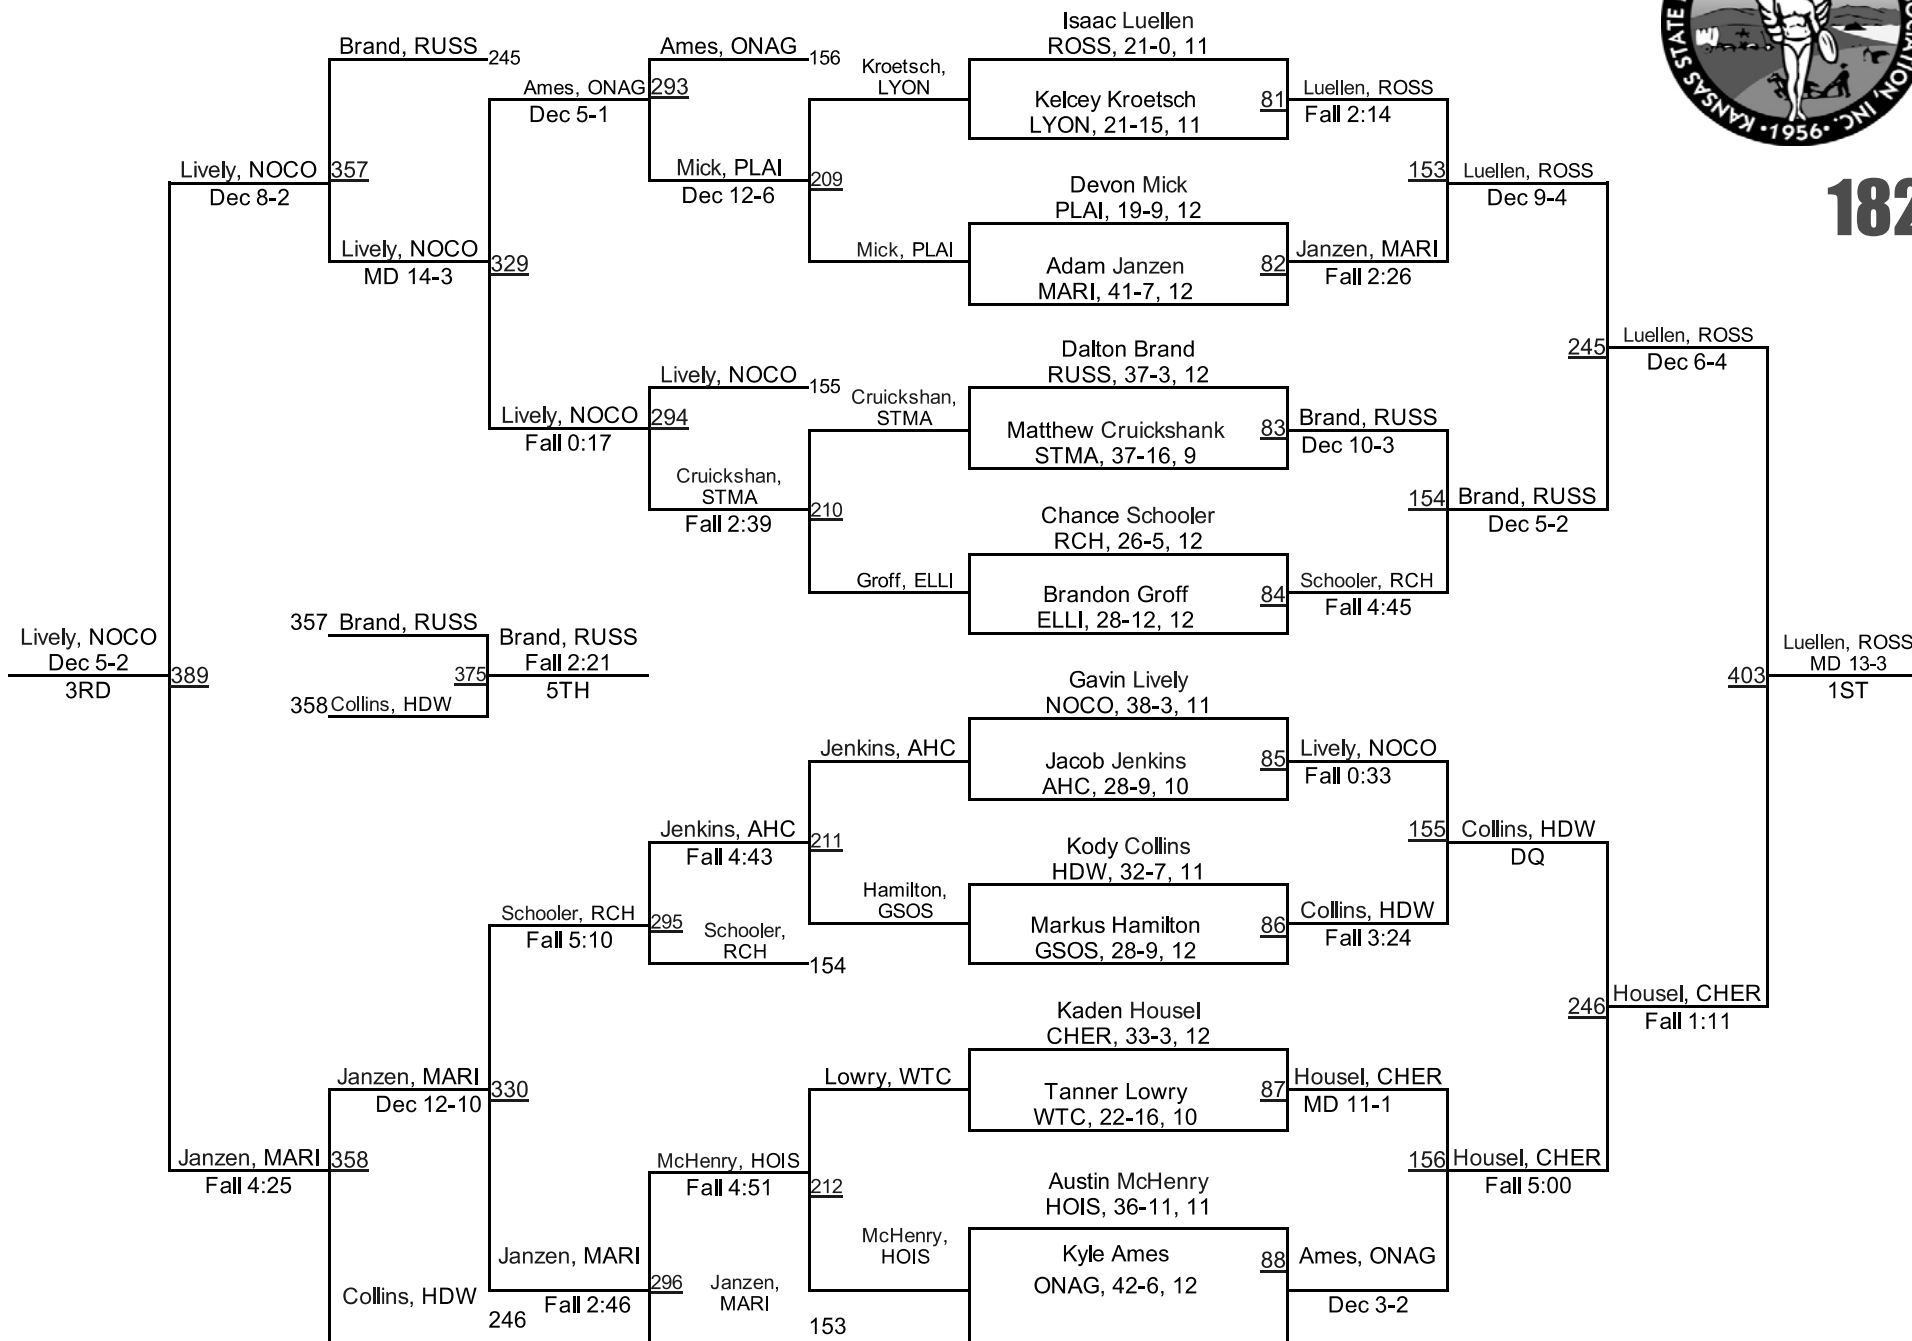

2015 KSHSAA 3A/2A/1A Championships

182