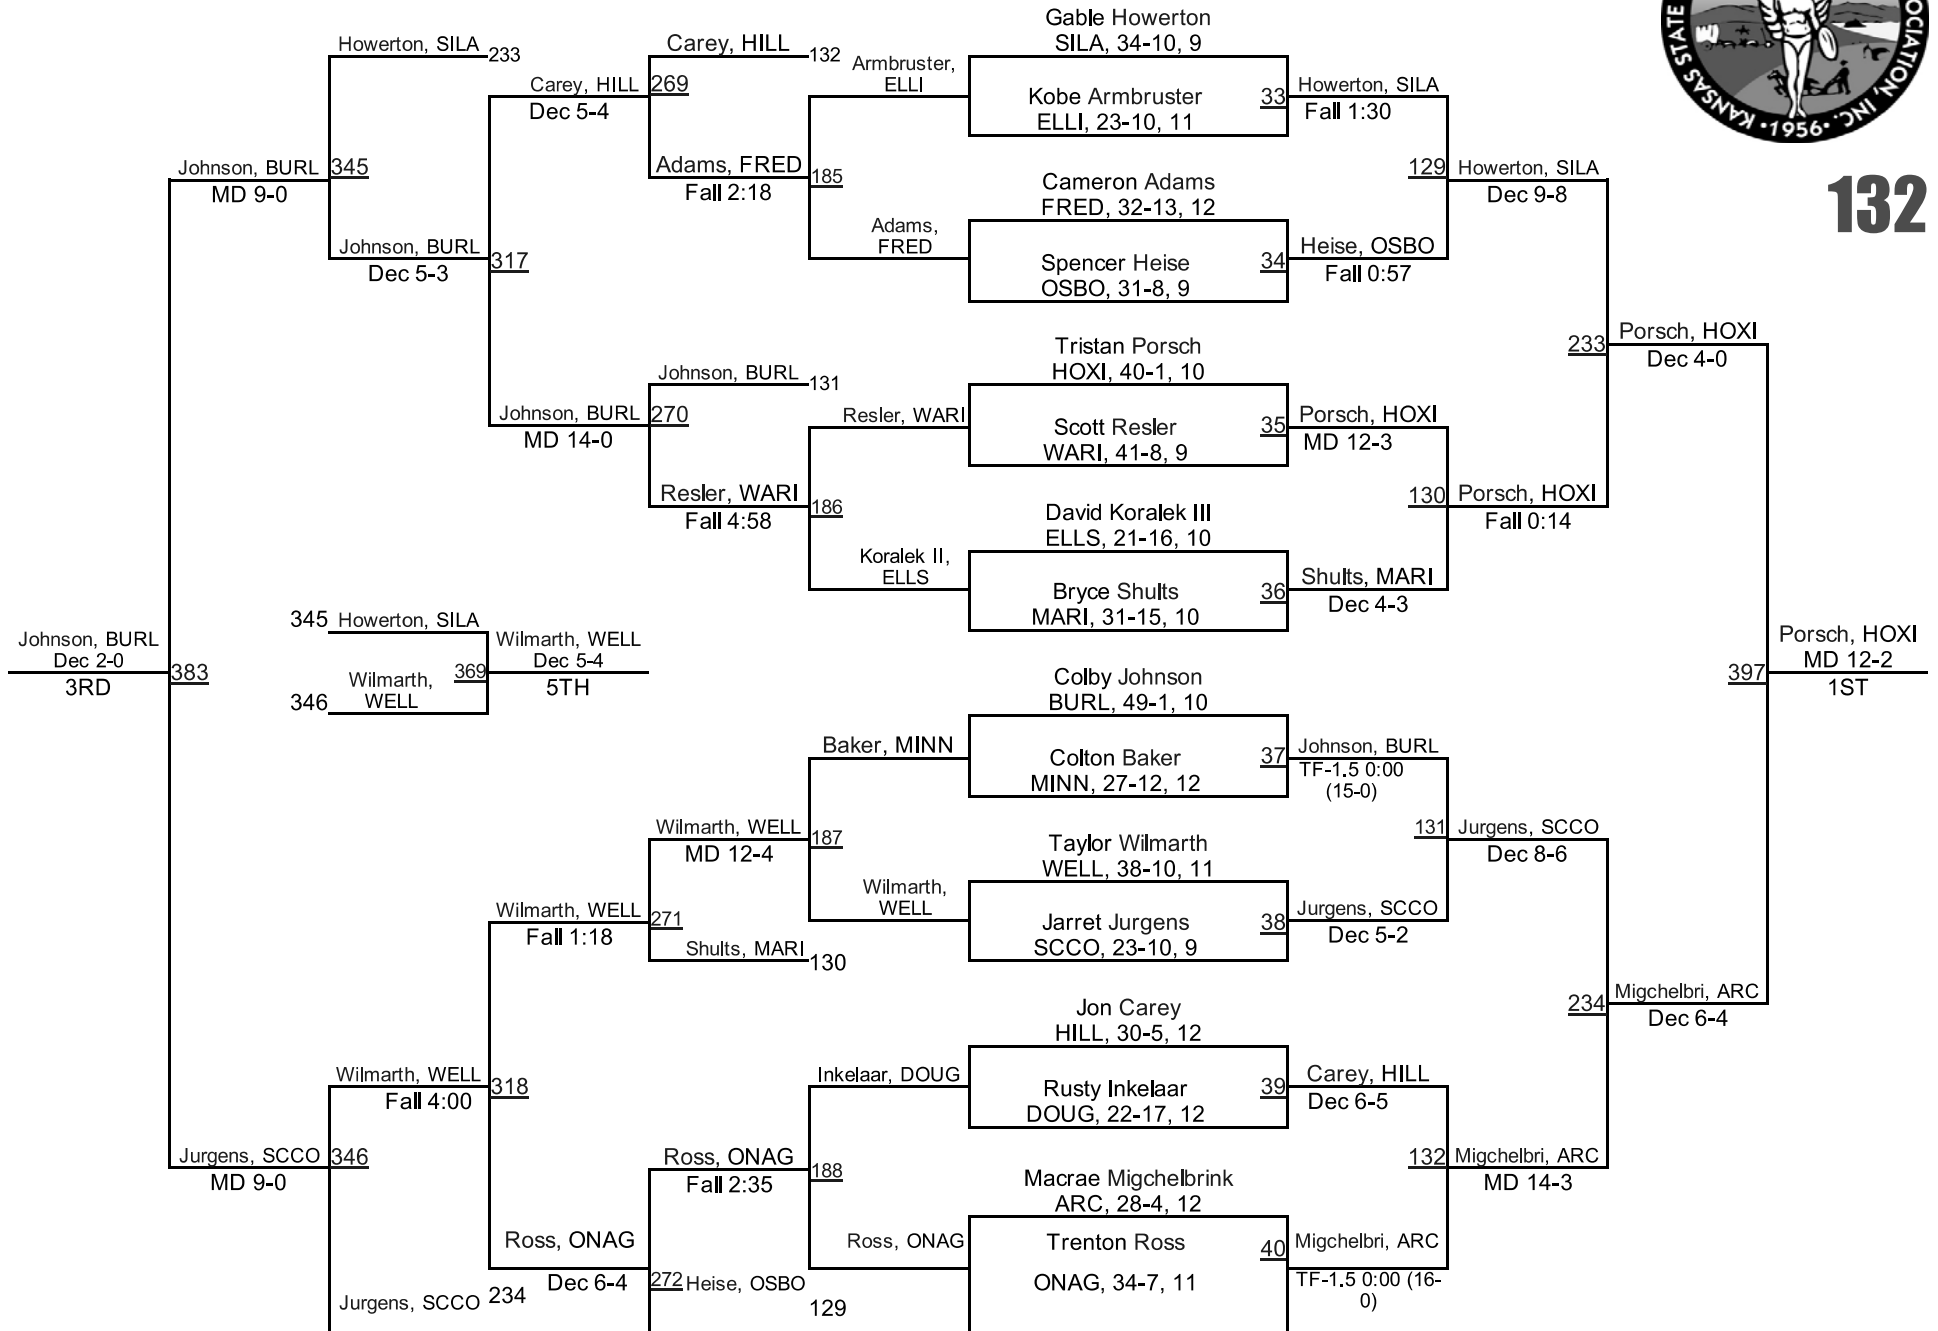

2015 KSHSAA 3A/2A/1A Championships

132