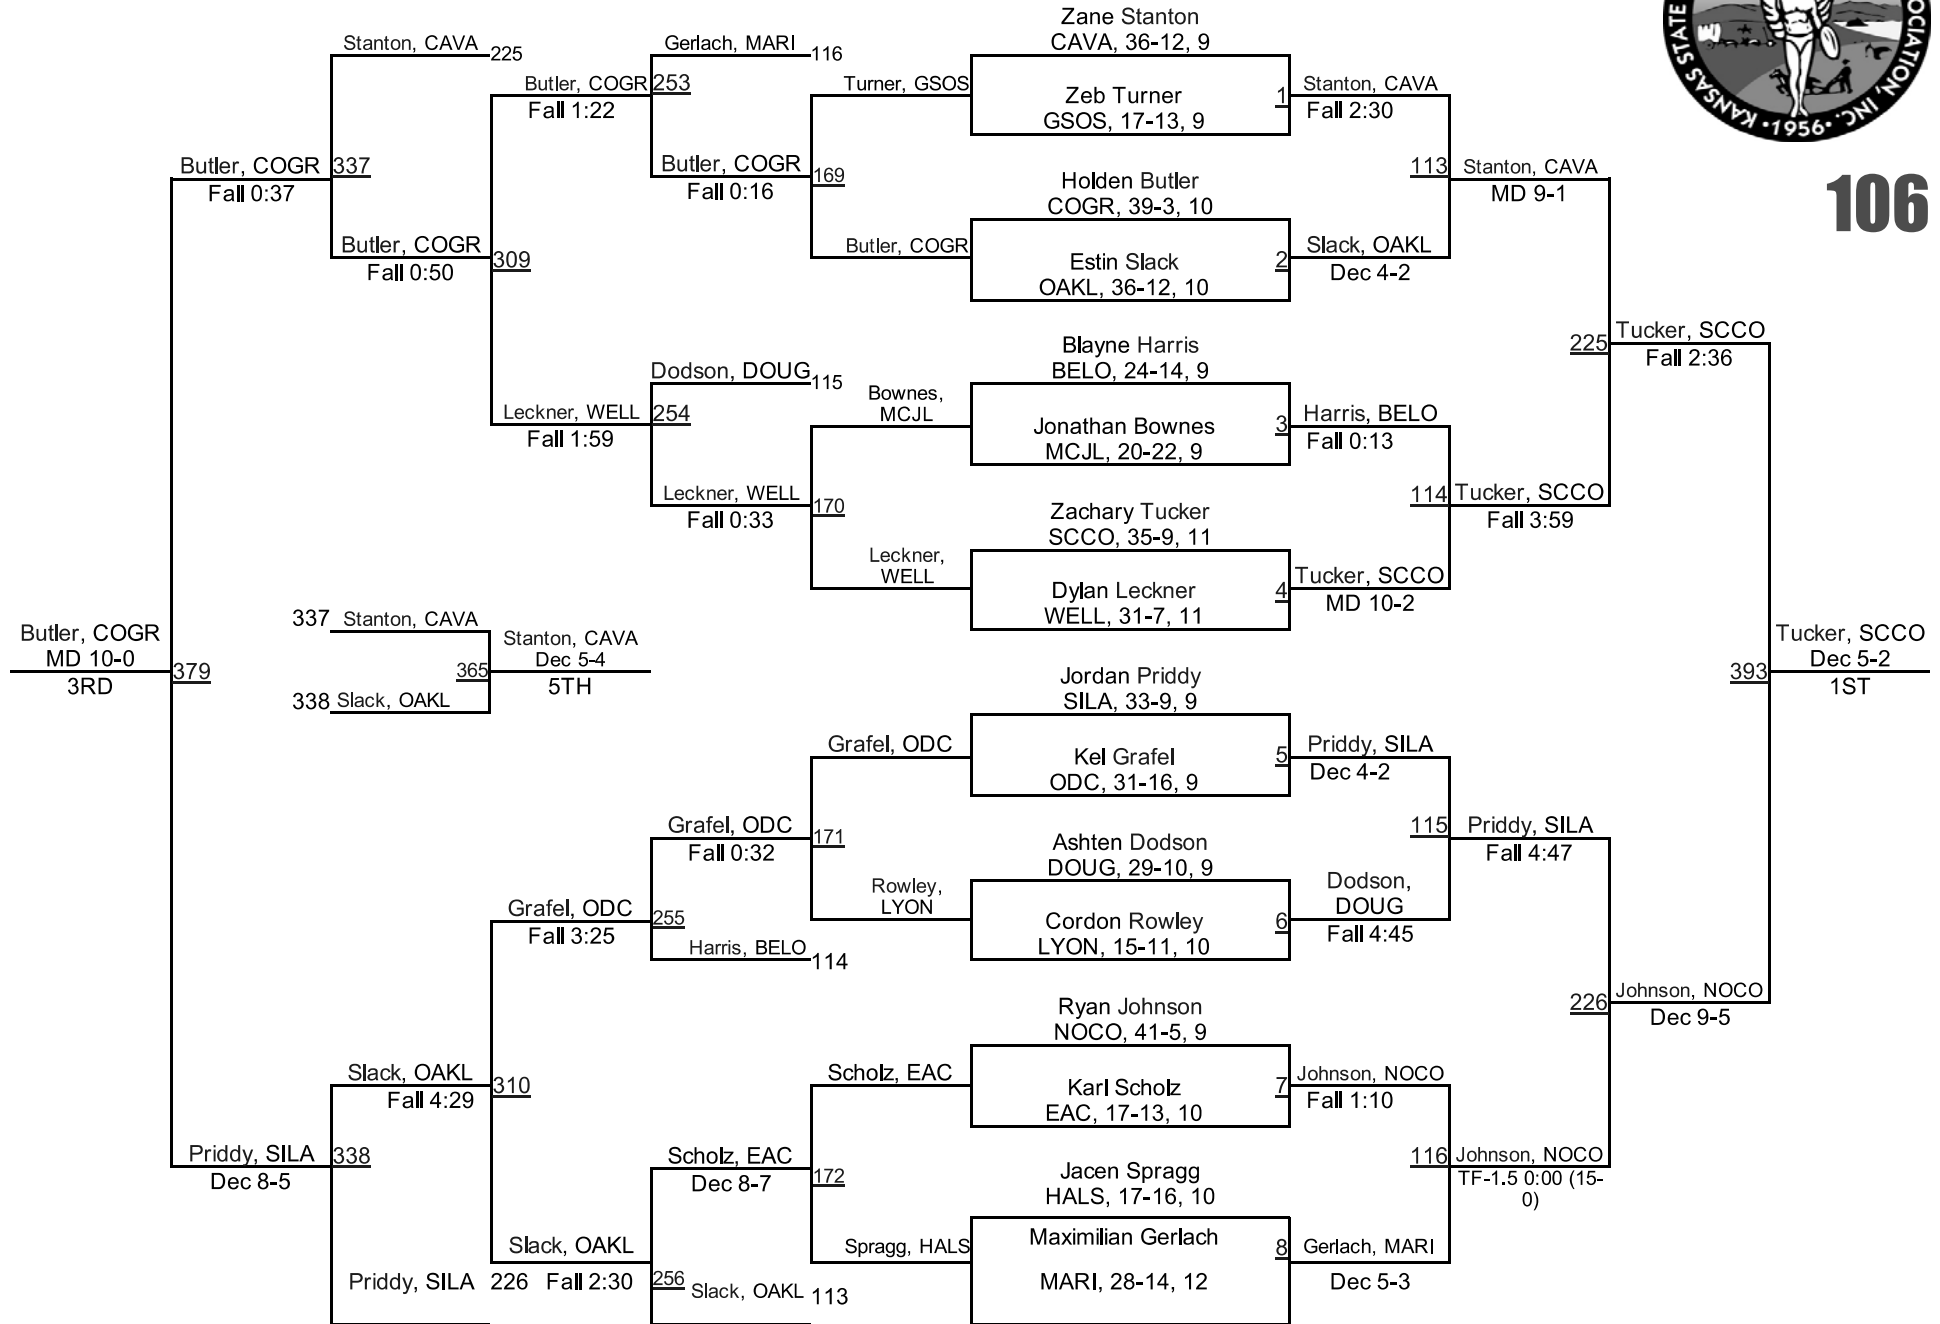

Team Scores

3-2-1A

1.	Norton Community	118.5	36.	Phillipsburg	20.0
2.	Hoisington	104.5	37.	Highland Doniphan West	19.0
3.	Rossville	103.0	38.	Mound City-Jayhawk Linn	18.0
4.	Silver Lake	86.0	39.	Minneapolis	16.0
5.	Scott Community	78.0	39.	Sterling	16.0
6.	Marion	59.0	41.	Hill City	13.0
7.	St. Mary`s	54.5	41.	Richmond-Central Heights	13.0
8.	Oberlin-Decatur Community	54.0	43.	Onaga	12.0
9.	Atwood-Rawlins County	52.0	44.	Riley County	10.0
10.	Smith Center	49.5	45.	Osborne	7.0
11.	Marysville	44.0	46.	St. Francis	6.0
11.	Oakley	44.0	47.	Ellsworth	4.0
13.	Caney Valley	40.0	47.	McLouth	4.0
14.	Wabaunsee	39.5	47.	Salina Sacred Heart	4.0
15.	Sabetha	38.0	50.	Burden-Central	3.5
16.	Council Grove	34.0	51.	Easton Pleasant Ridge	3.0
17.	Effingham-Atchison County	32.5	51.	Garden Plain	3.0
18.	Leon Bluestem	31.0	51.	Hillsboro	3.0
19.	Eureka	29.5	51.	Wathena Riverside	3.0
20.	Burlington	28.5	55.	Hesston	2.0
21.	Anthony/Harper-Chaparral	28.0	55.	Lakin	2.0
22.	Cherryvale	27.0	55.	WaKeeney-Trego Community	2.0
23.	Belleville-Republic County	26.0	58.	Howard-West Elk	1.0
23.	Hoxie	26.0	58.	Leoti-Wichita County	1.0
23.	Lyons	26.0	58.	Plainville	1.0
26.	Cimarron	24.5	61.	Cottonwood Falls-Chase County	0.0
27.	Bennington	24.0	61.	Gypsum-SE Of Saline	0.0
27.	Ellis	24.0	61.	Halstead	0.0
27.	Troy	24.0	61.	Herington	0.0
30.	Beloit	22.0	61.	Langdon-Fairfield	0.0
30.	Douglass	22.0	61.	Stafford	0.0
32.	Fredonia	21.5	61.	Sublette	0.0
32.	Russell	21.5			
34.	Tribune-Greeley County	21.0			
34.	Wellsville	21.0			

106