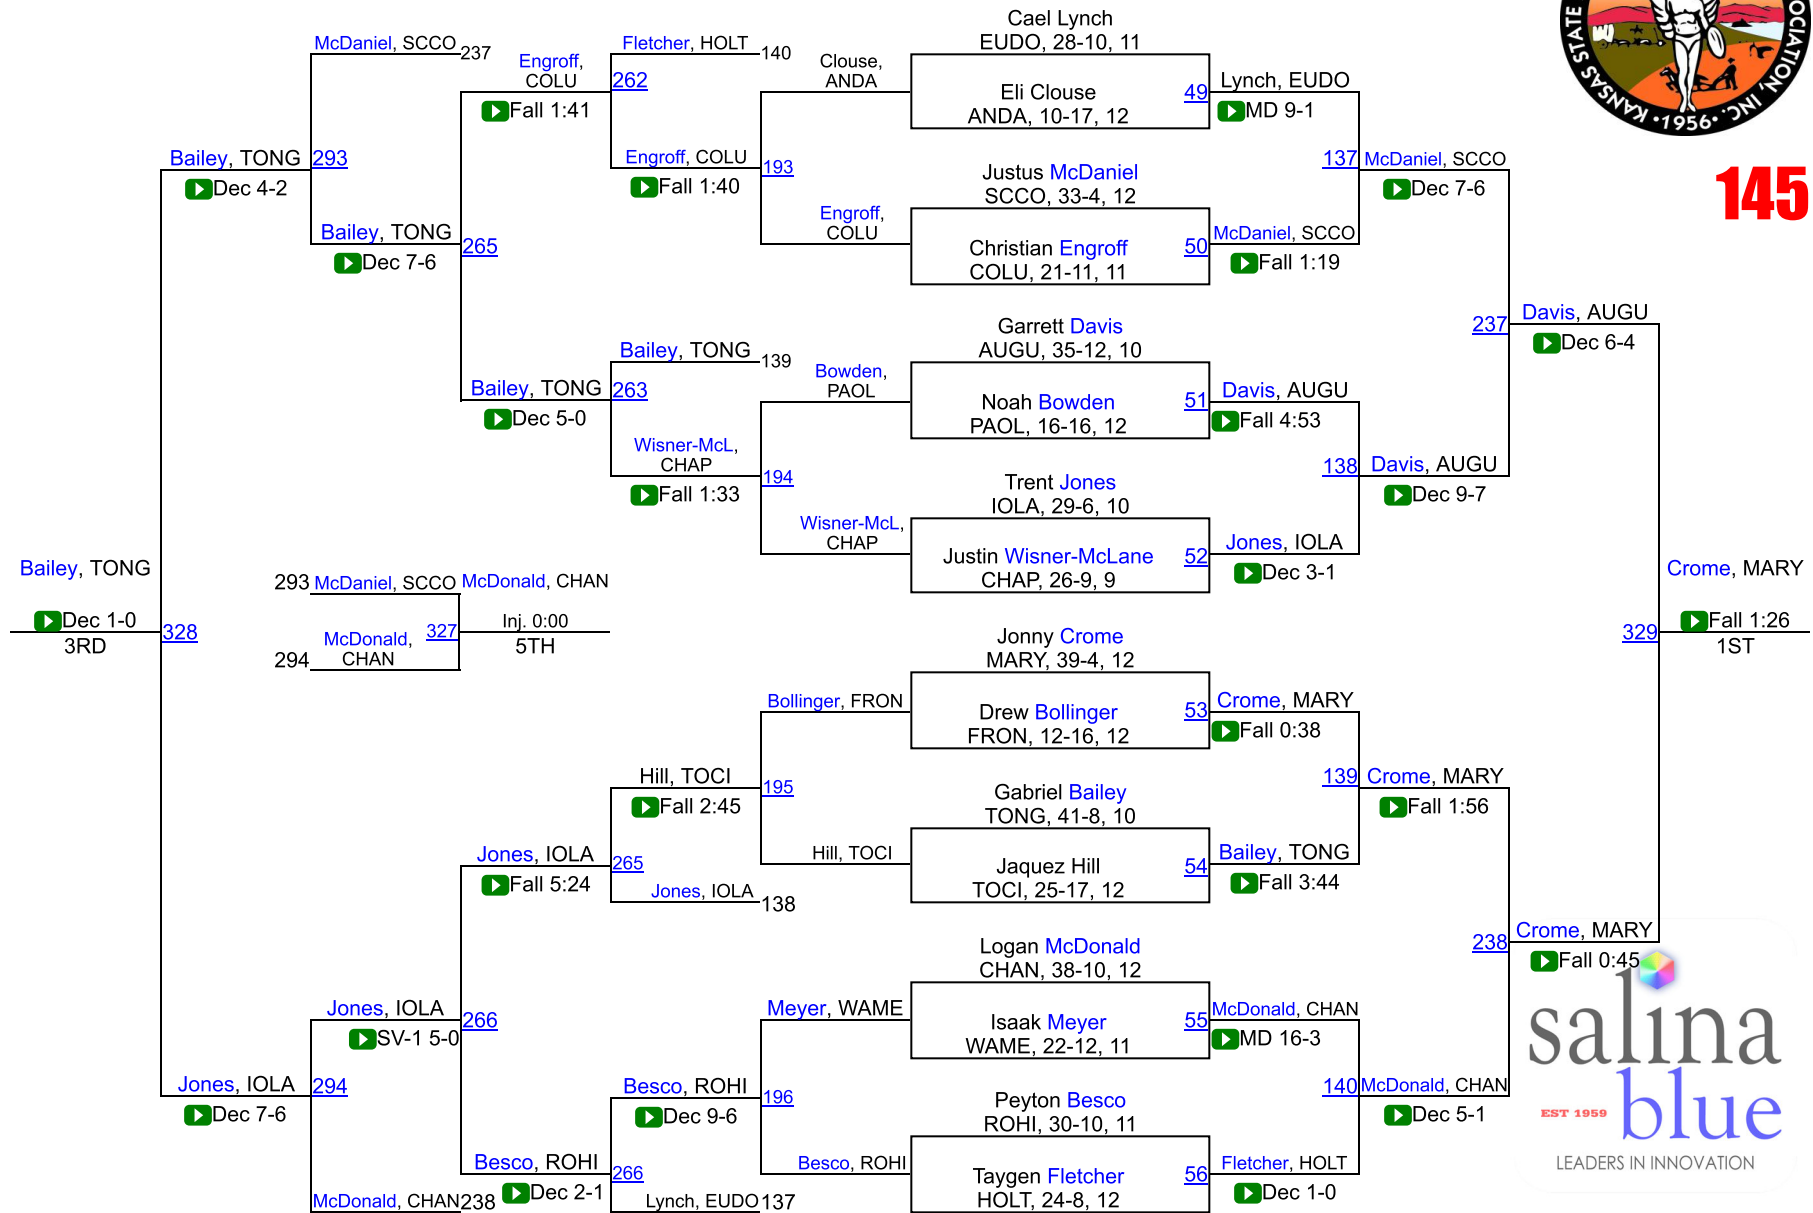

KSHSAA 4A Championships

145