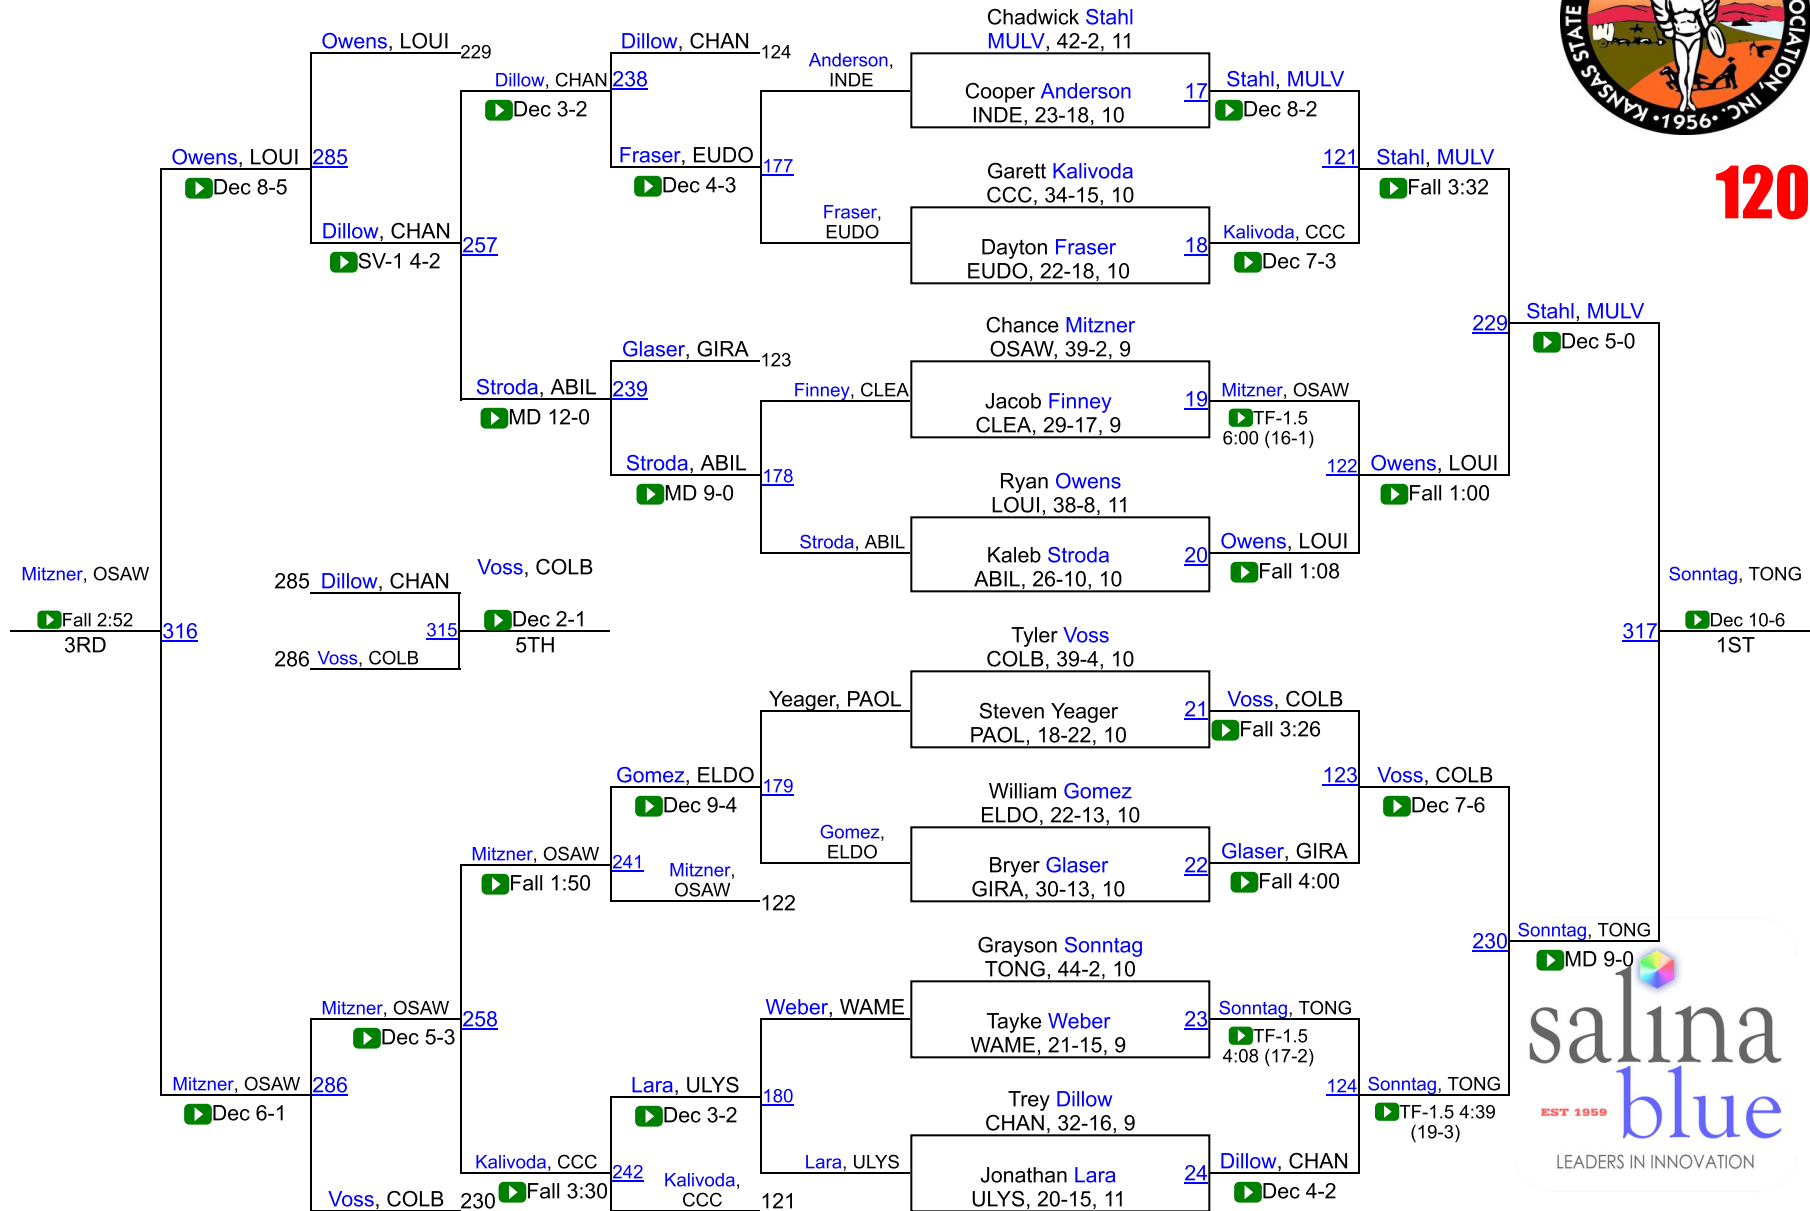

KSHSAA 4A Championships

120