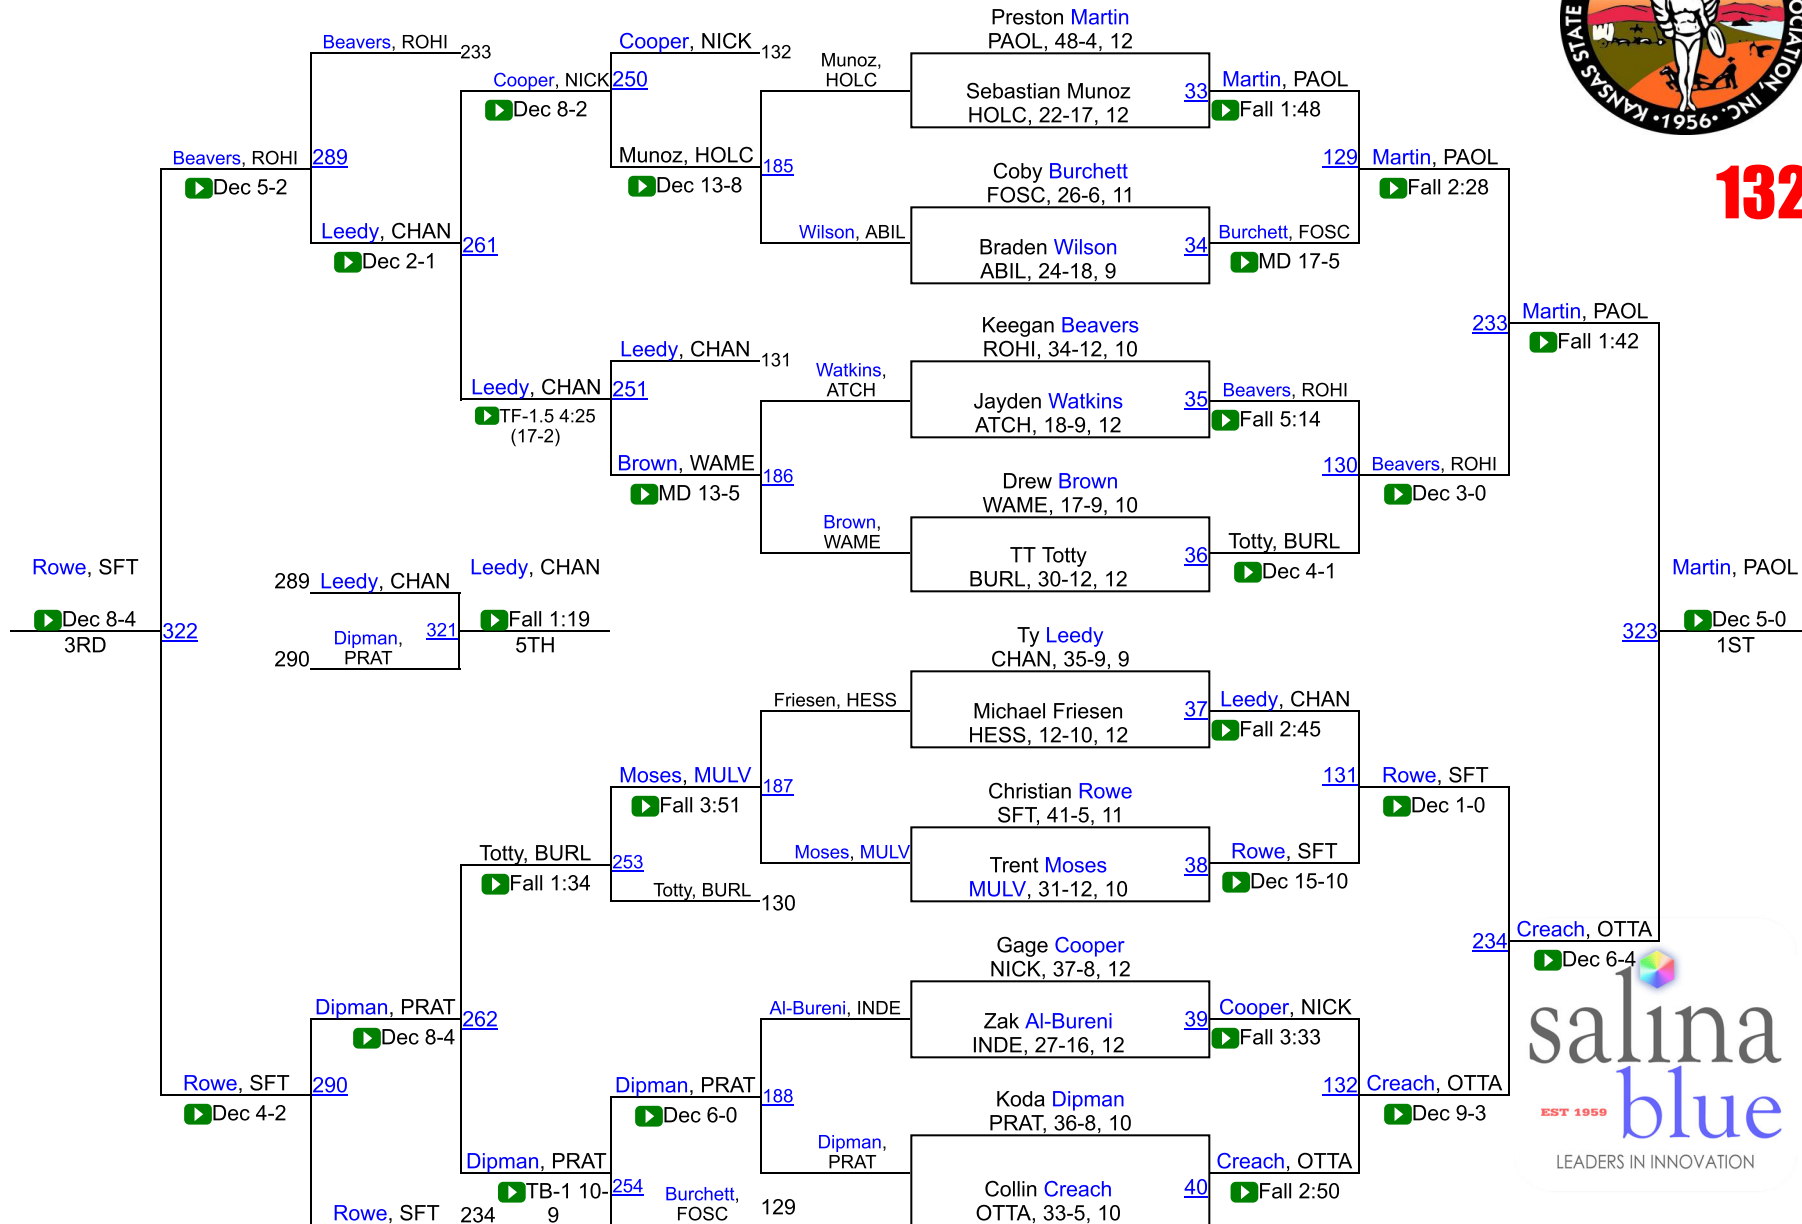

KSHSAA 4A Championships

132