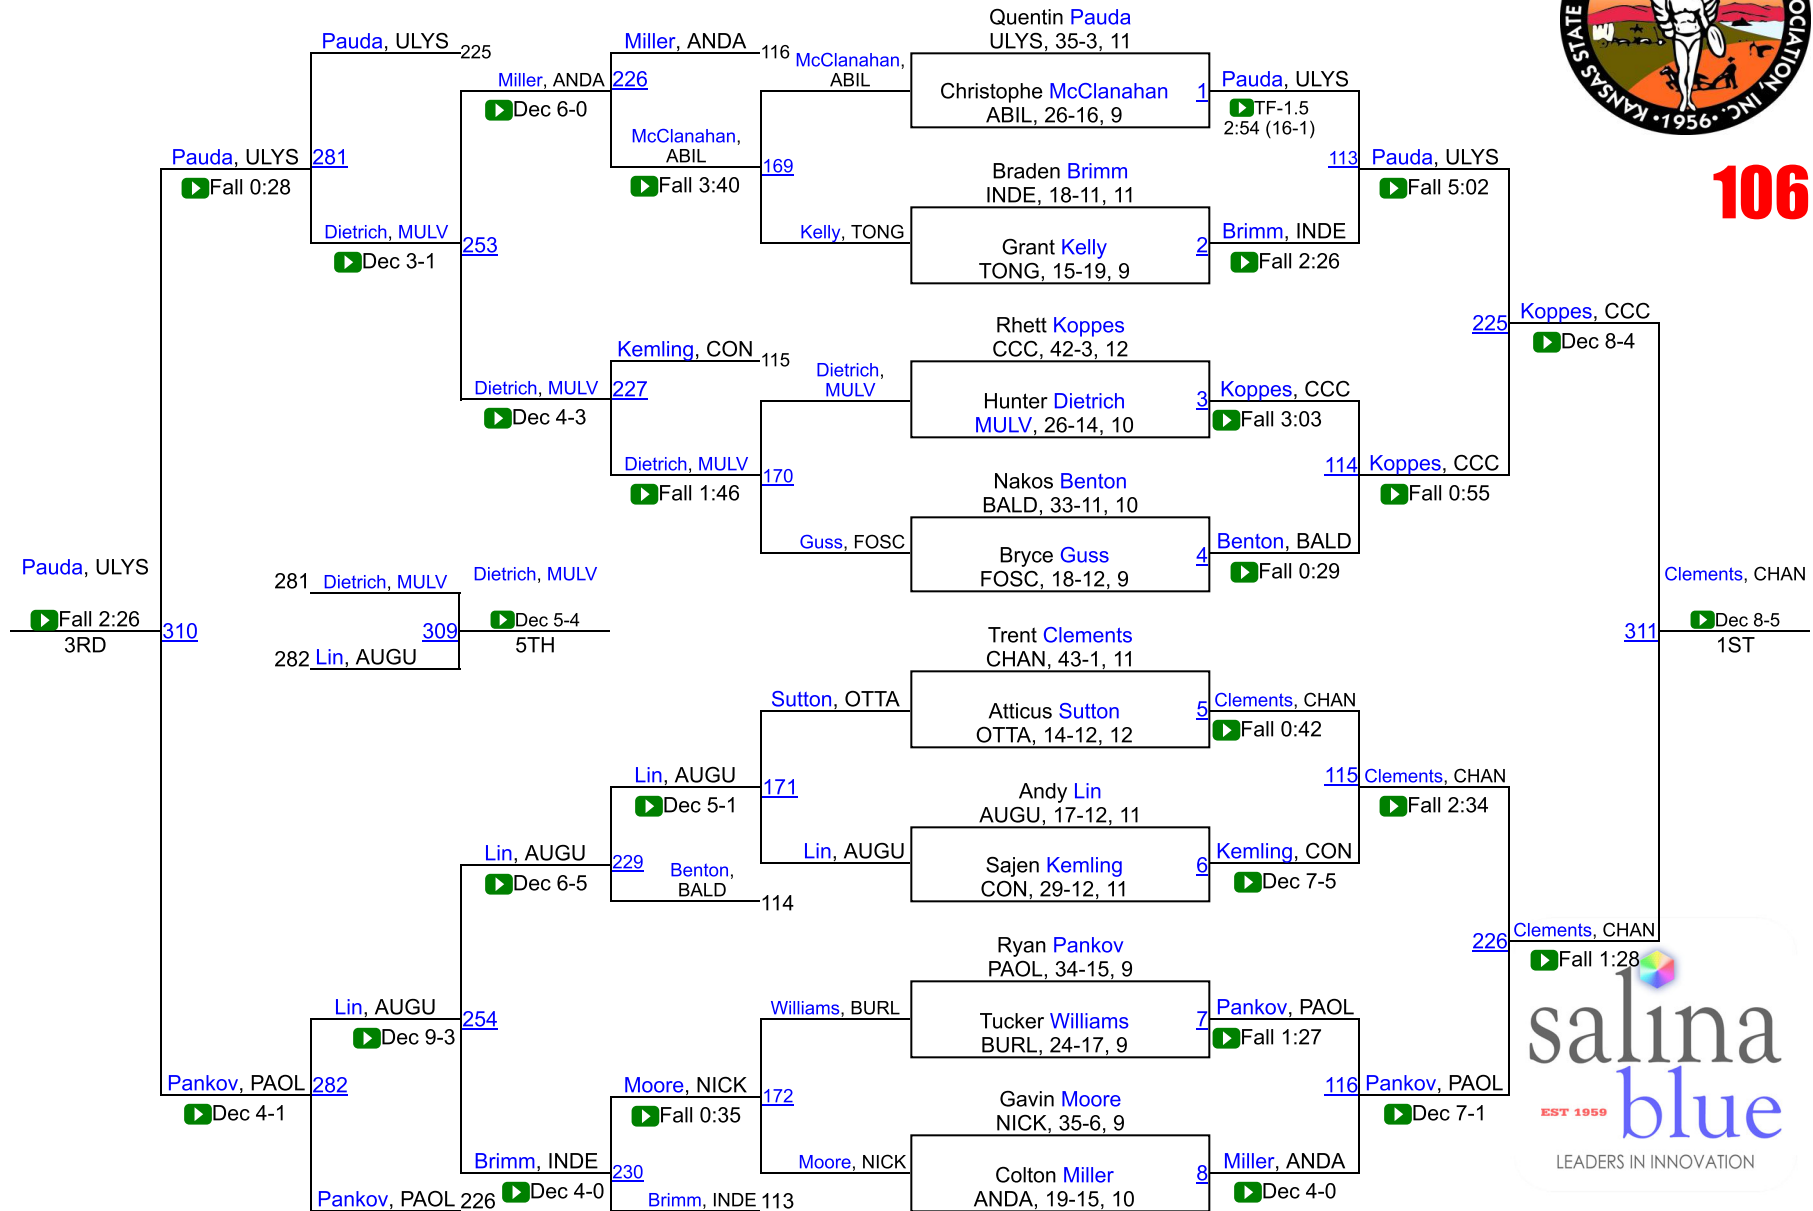

43	Garnett-Anderson County	7.0
44	Columbus	6.0
44	Meriden-Jefferson West	6.0
46	Hesston	3.0
46	Hugoton	3.0
46	SM-Bishop Miego	3.0
46	Towanda-Circle	3.0
50	Holcomb	1.0
51	Altamont-Labette County	0.0
51	Clearwater	0.0

106