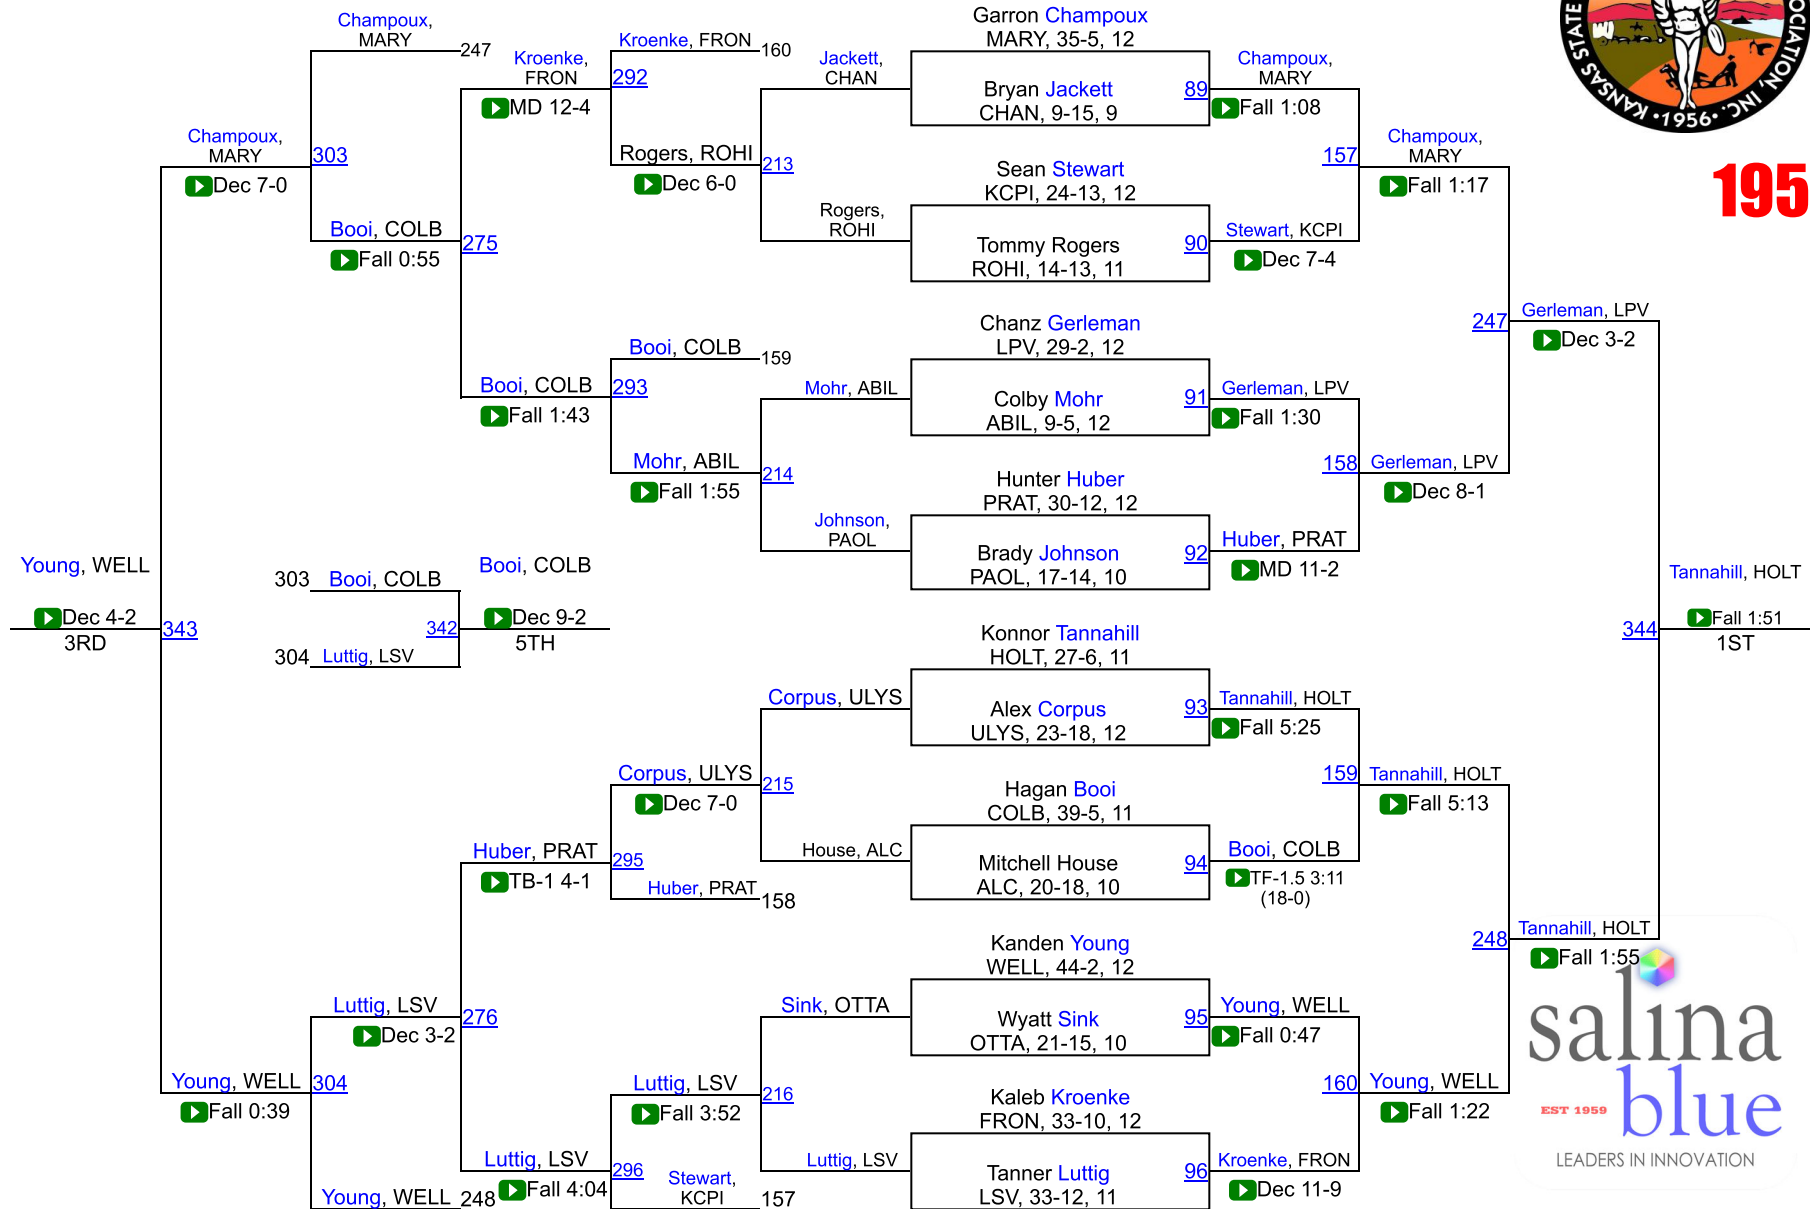

KSHSAA 4A Championships

195