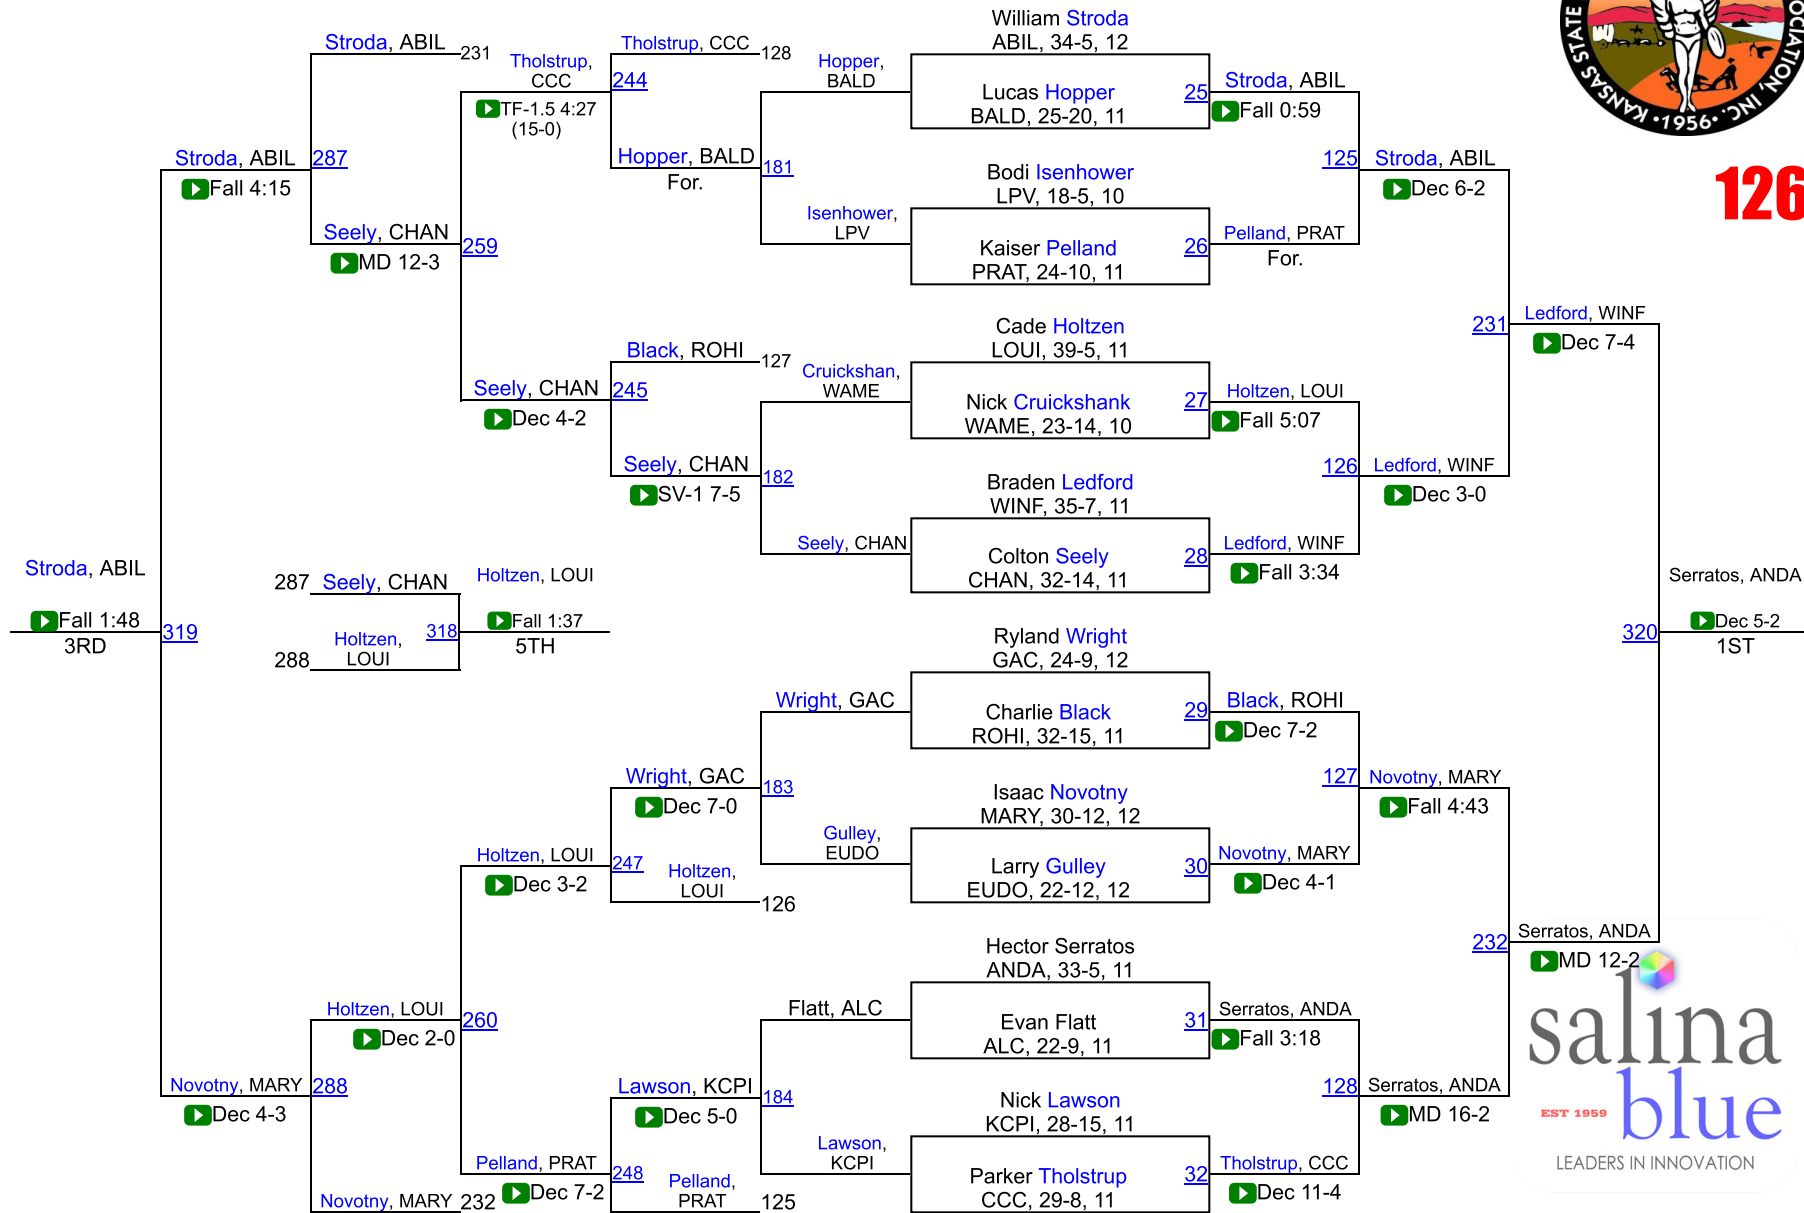

KSHSAA 4A Championships

126