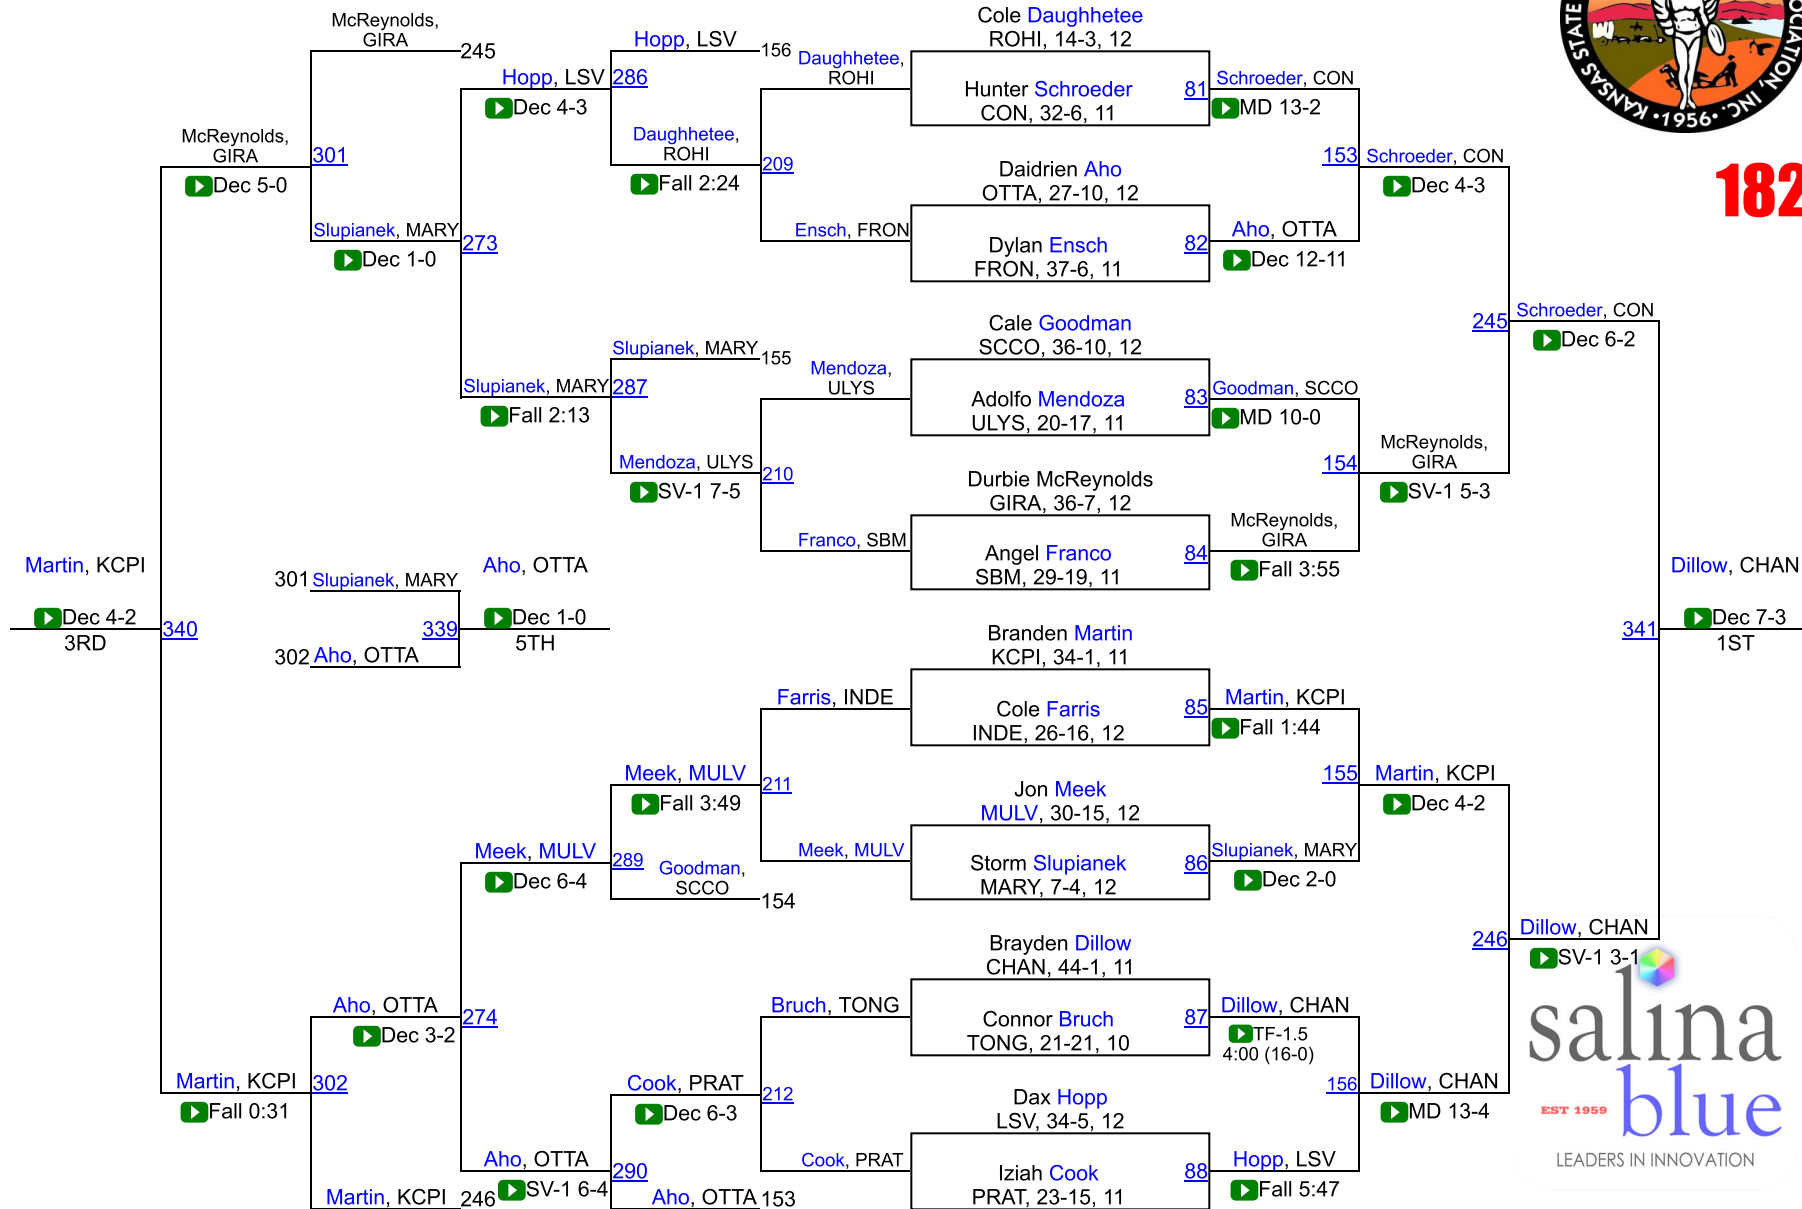

KSHSAA 4A Championships

182