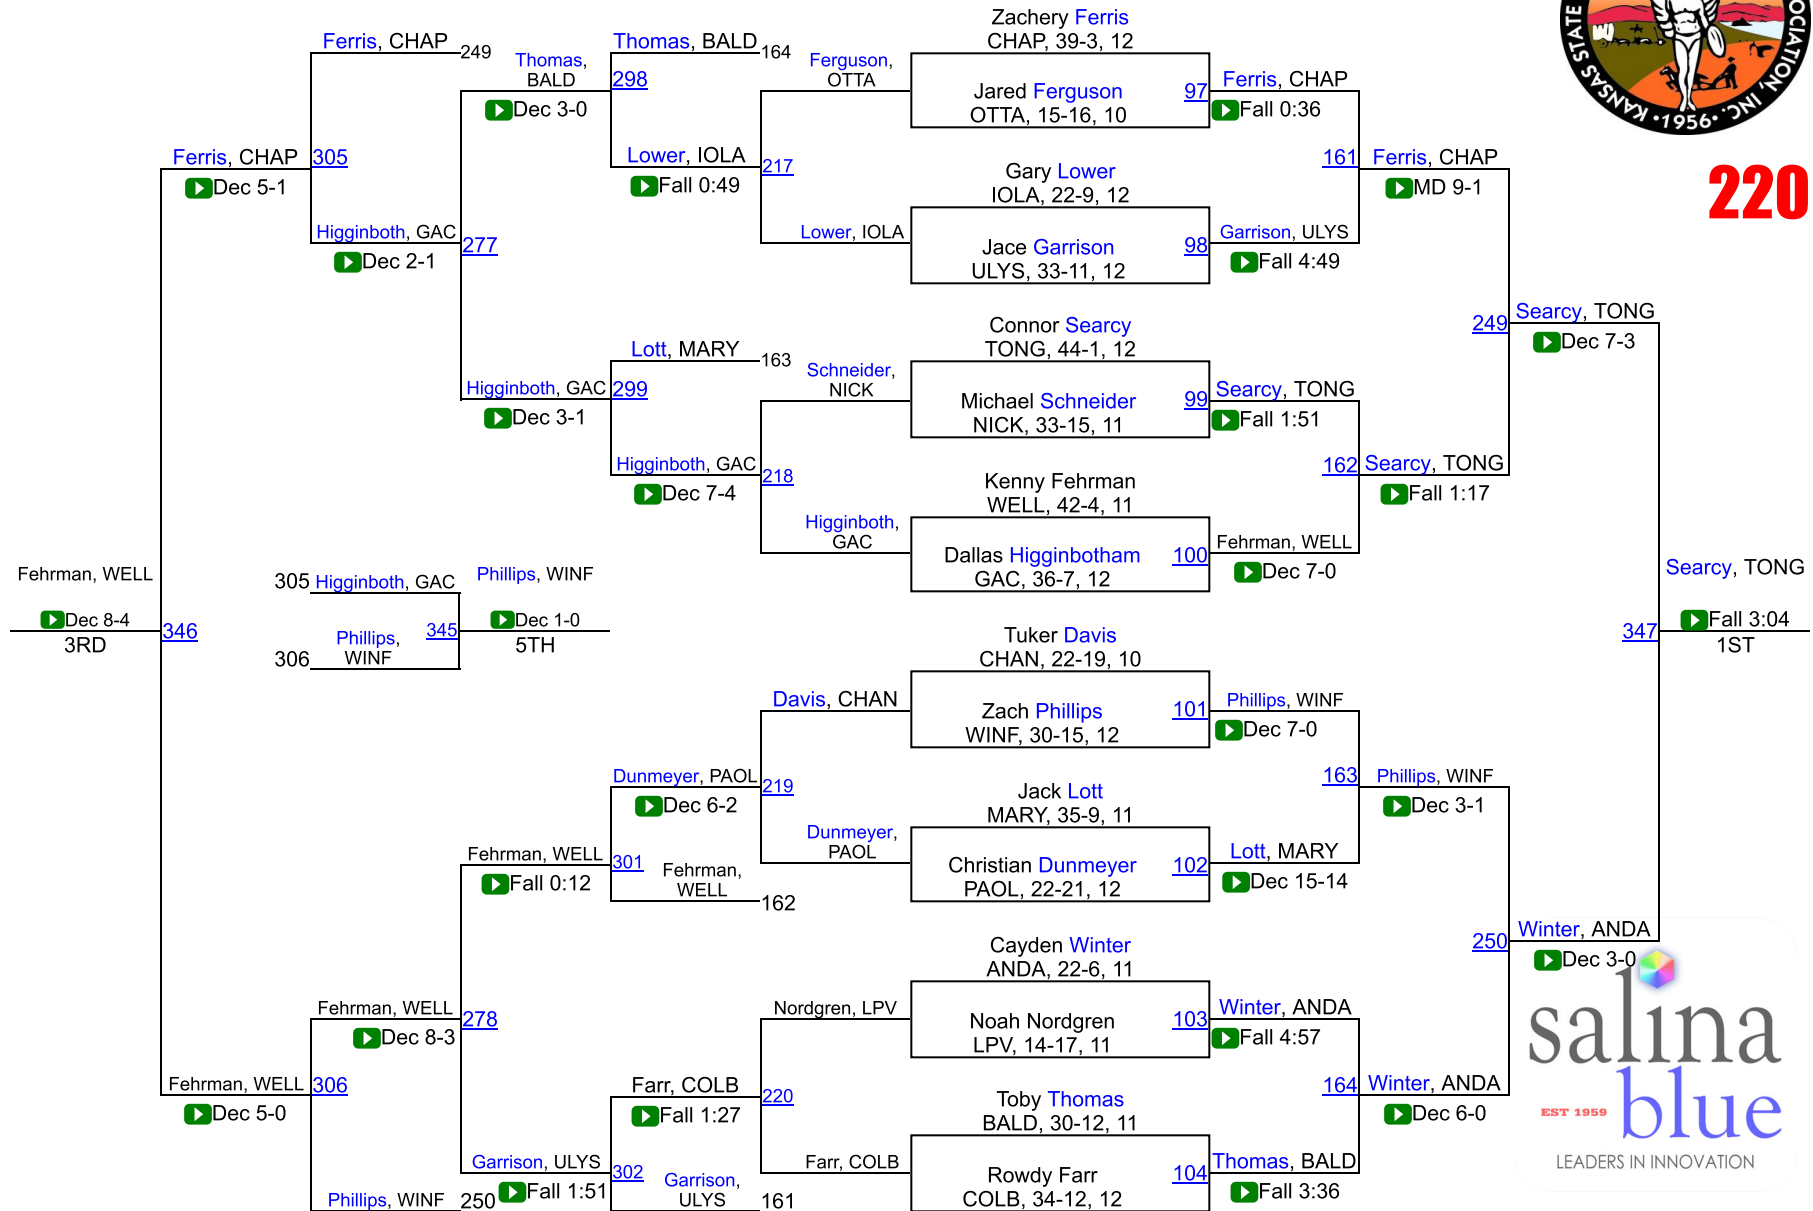

KSHSAA 4A Championships

220