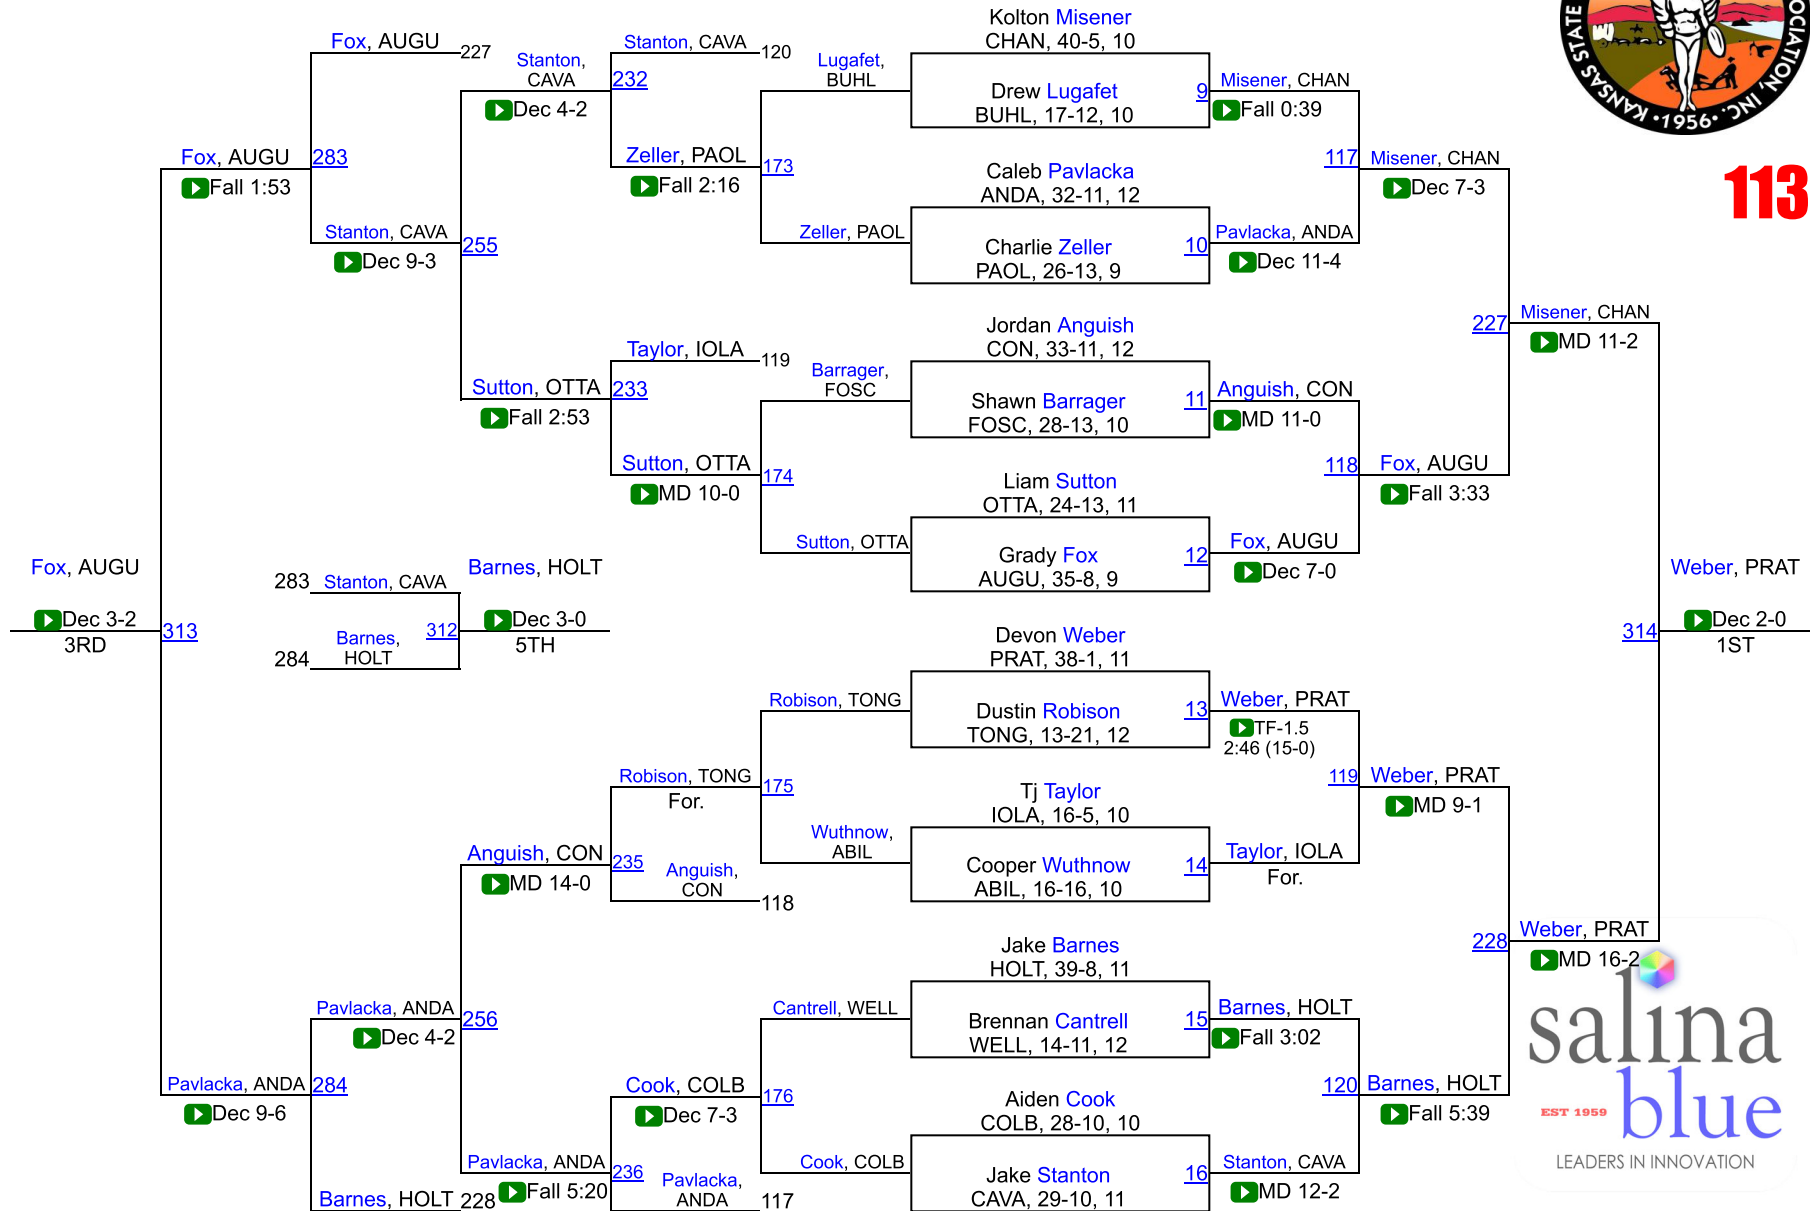

KSHSAA 4A Championships

113