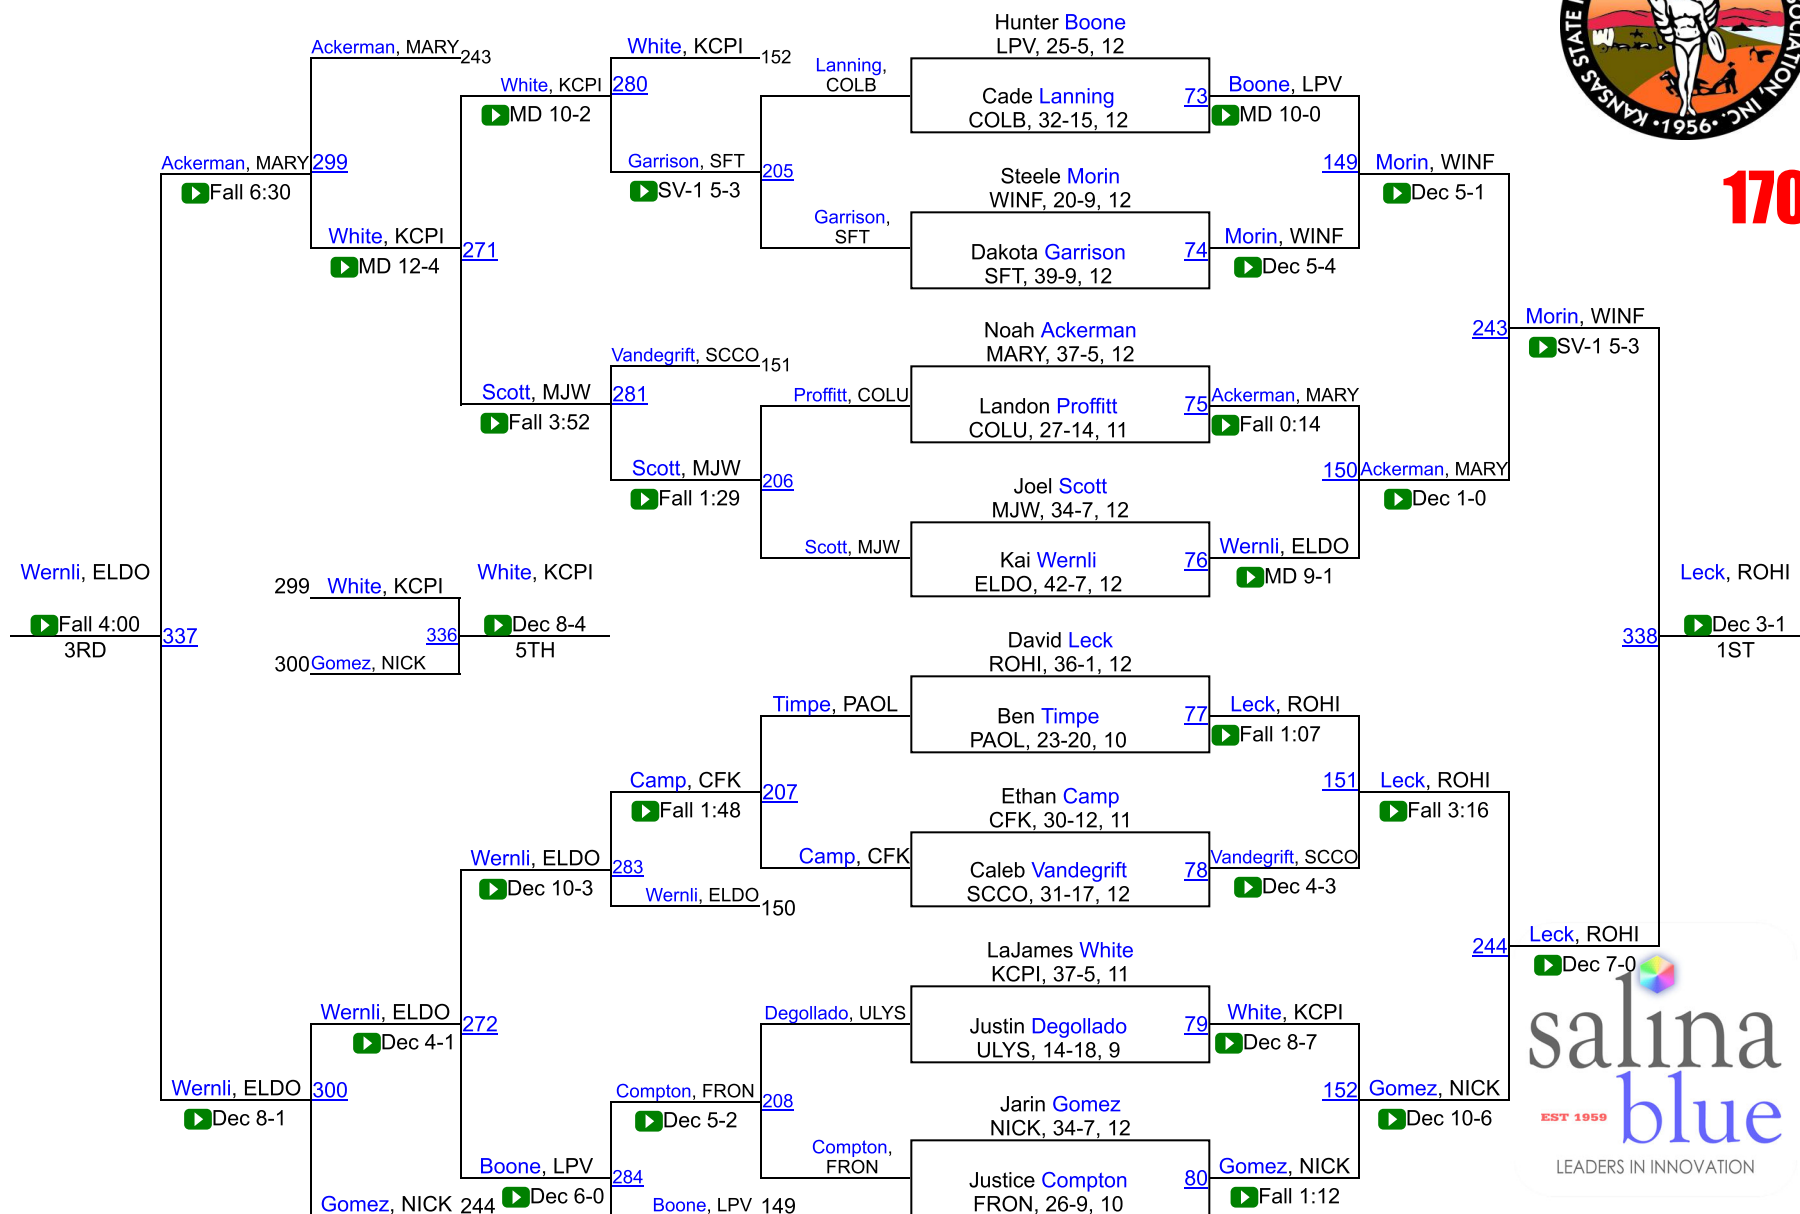

KSHSAA 4A Championships

170