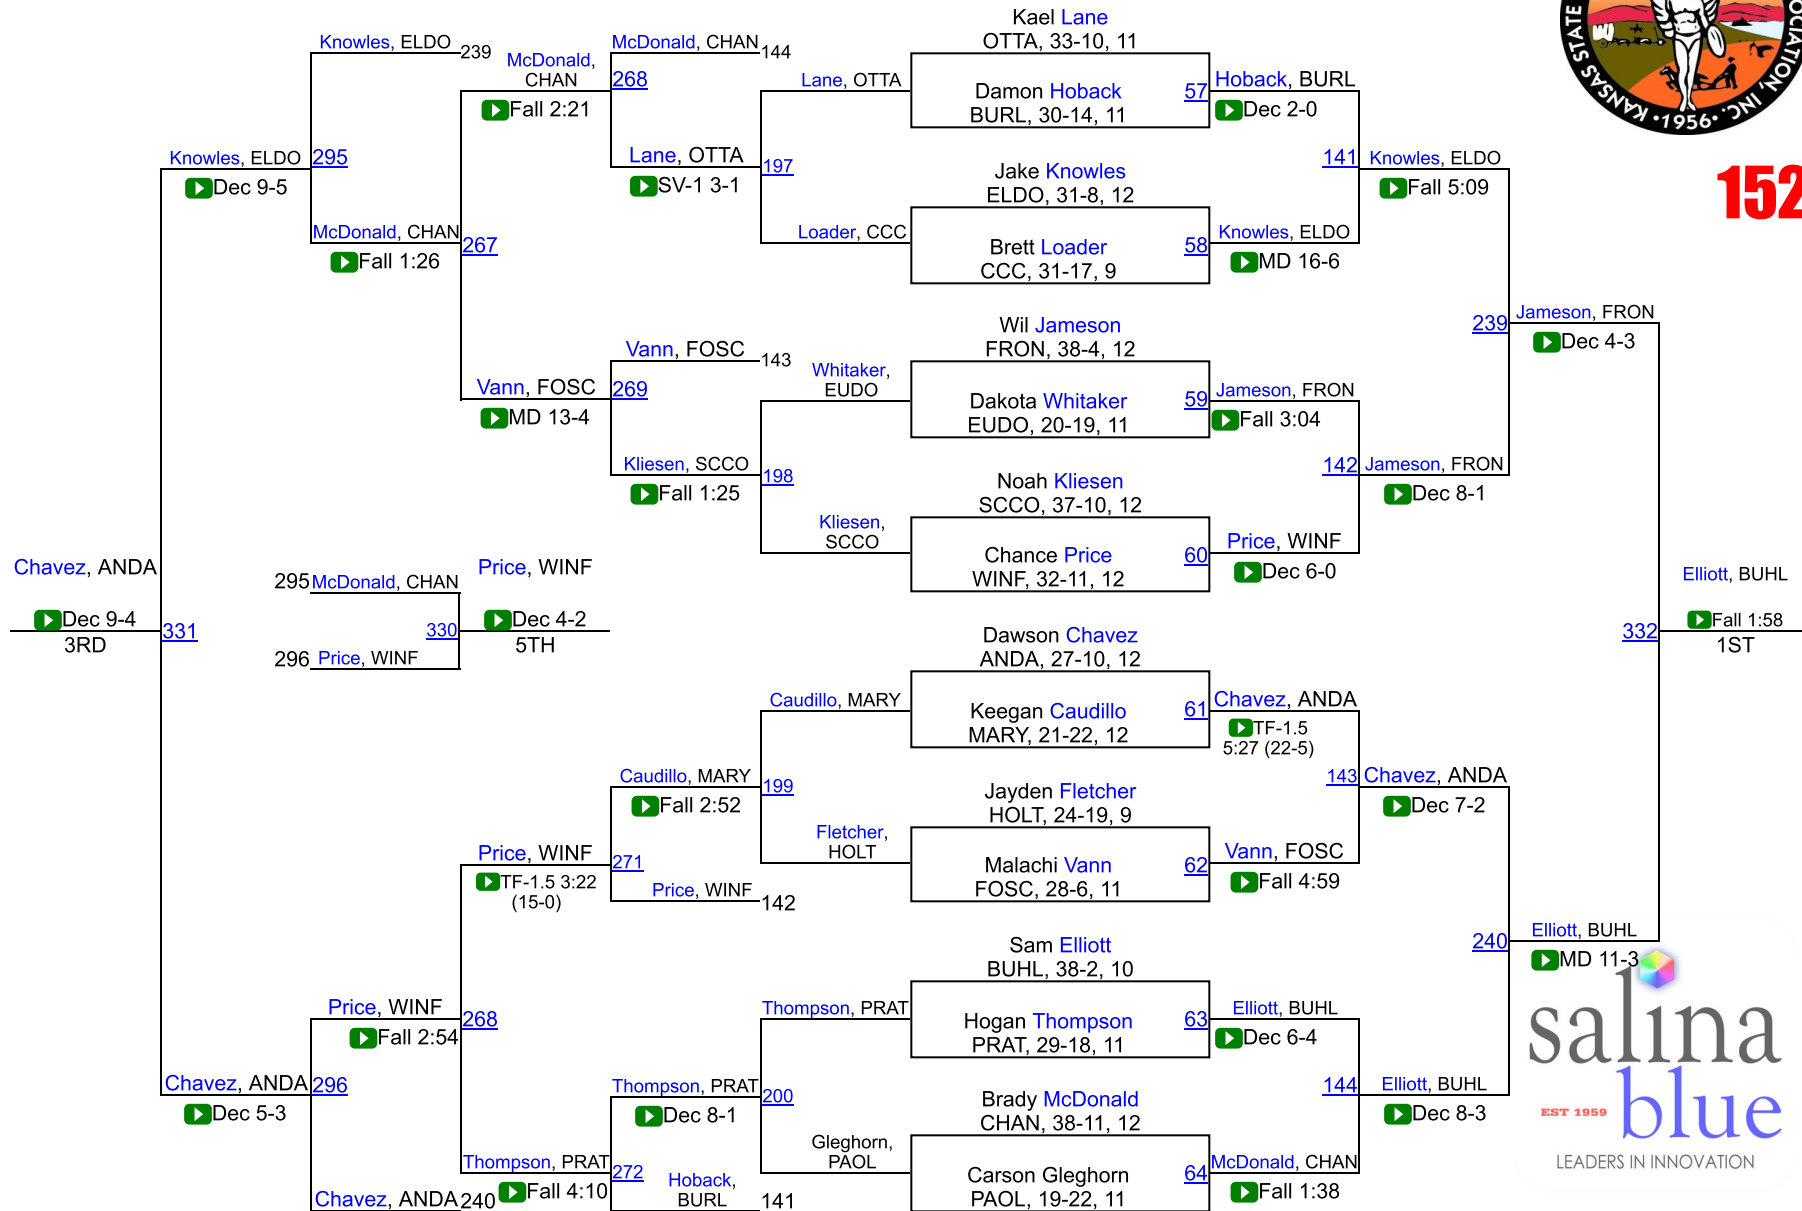

KSHSAA 4A Championships

152