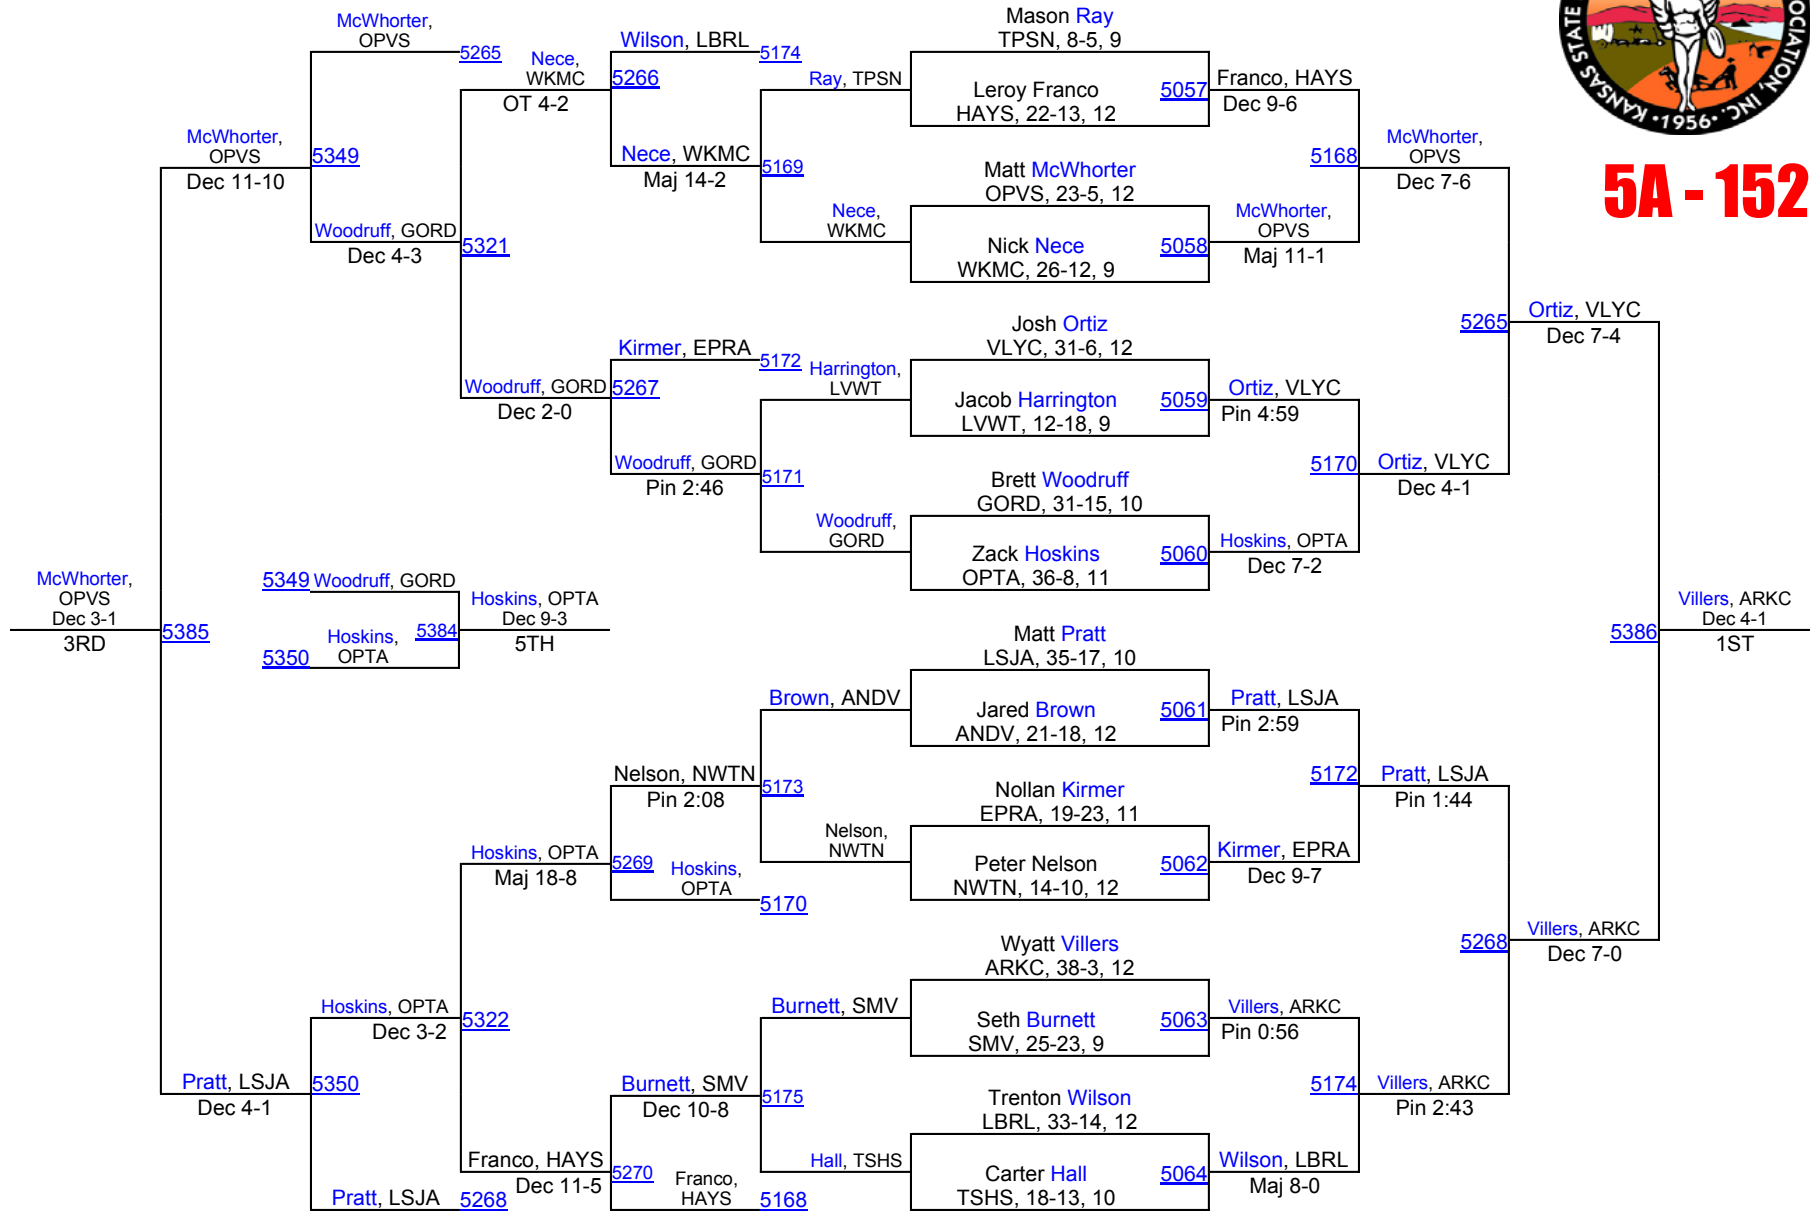

2013 KSHSAA 6A/5A Championships

5A - 106

2013 KSHSAA 6A/5A Championships

5A - 145

2013 KSHSAA 6A/5A Championships

5A - 152

2013 KSHSAA 6A/5A Championships

5A - 182