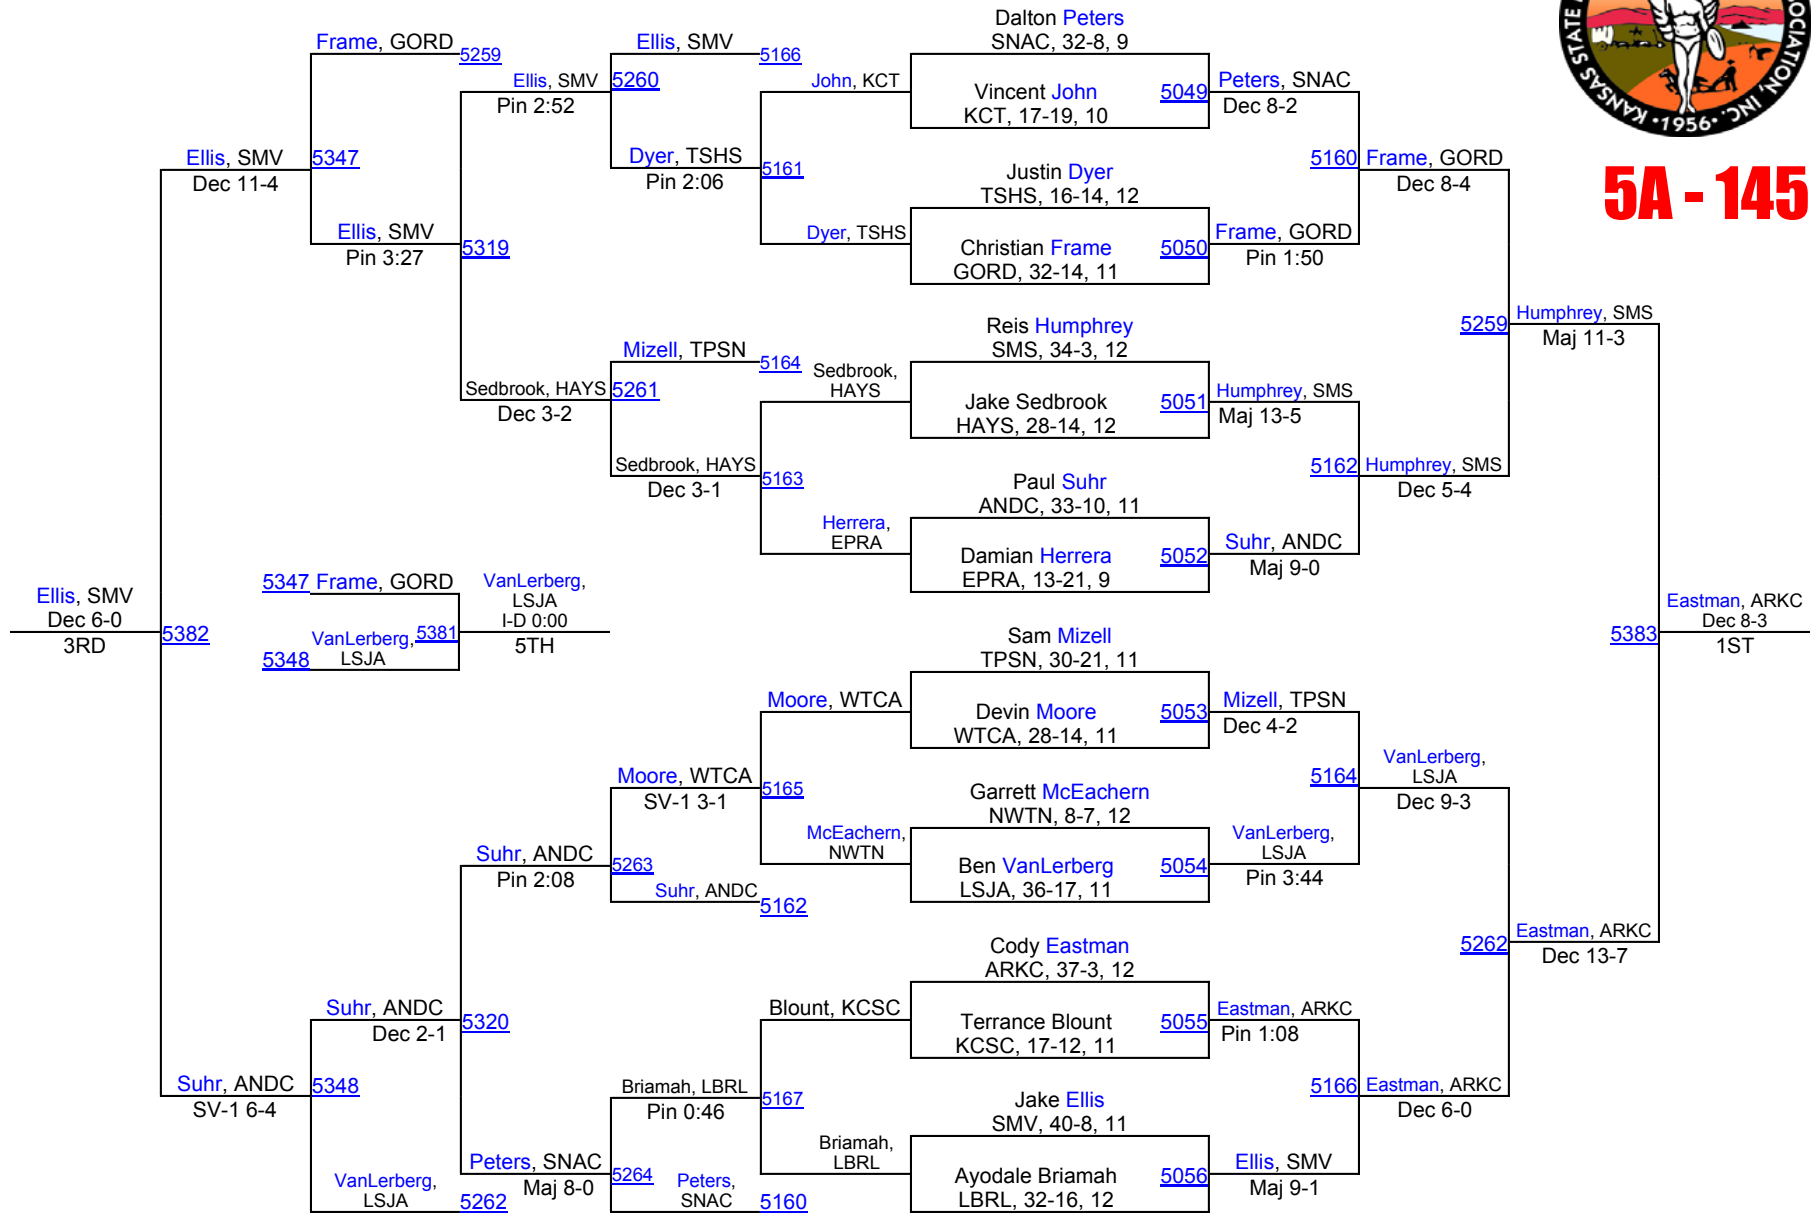

2013 KSHSAA 6A/5A Championships

5A - 106

2013 KSHSAA 6A/5A Championships

5A - 145

2013 KSHSAA 6A/5A Championships

5A - 152

2013 KSHSAA 6A/5A Championships

5A - 182