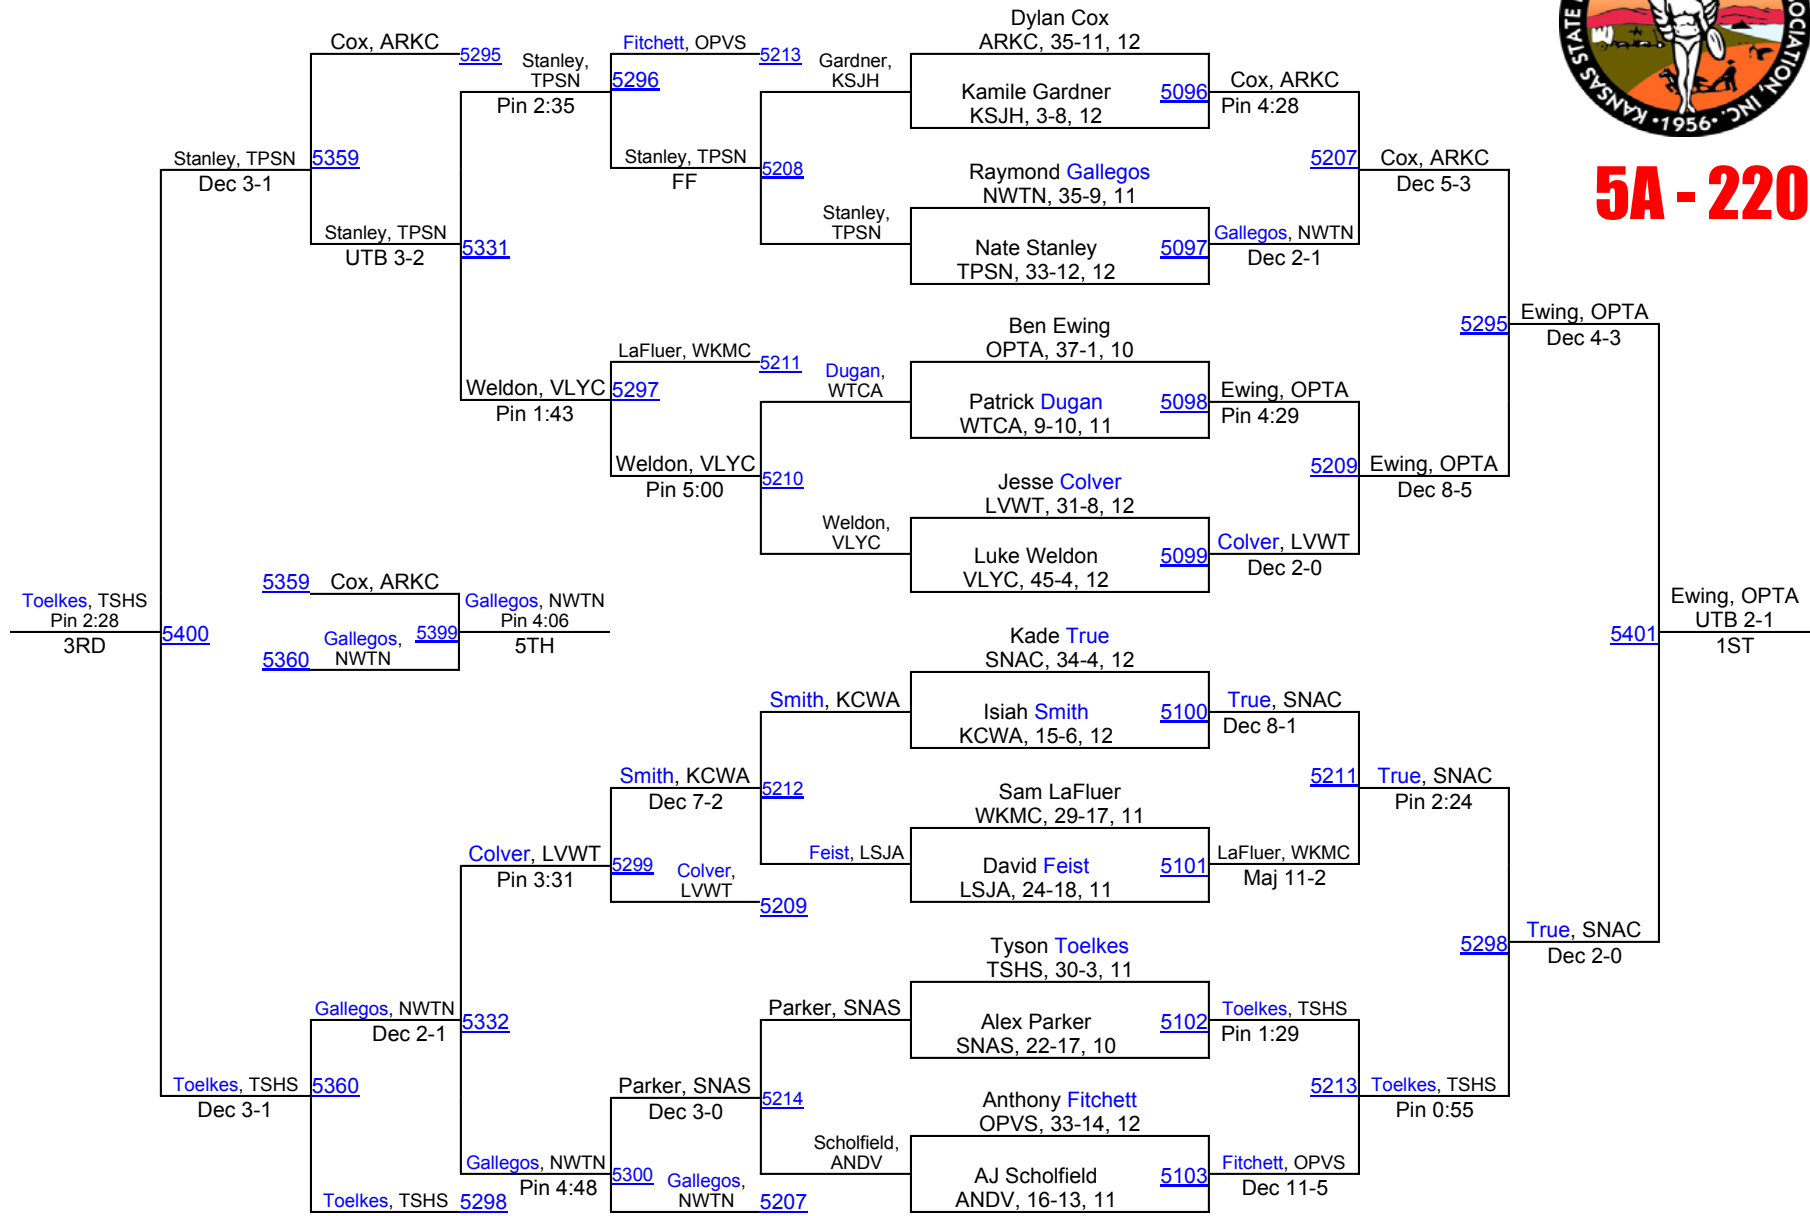

2013 KSHSAA 6A/5A Championships

5A - 220