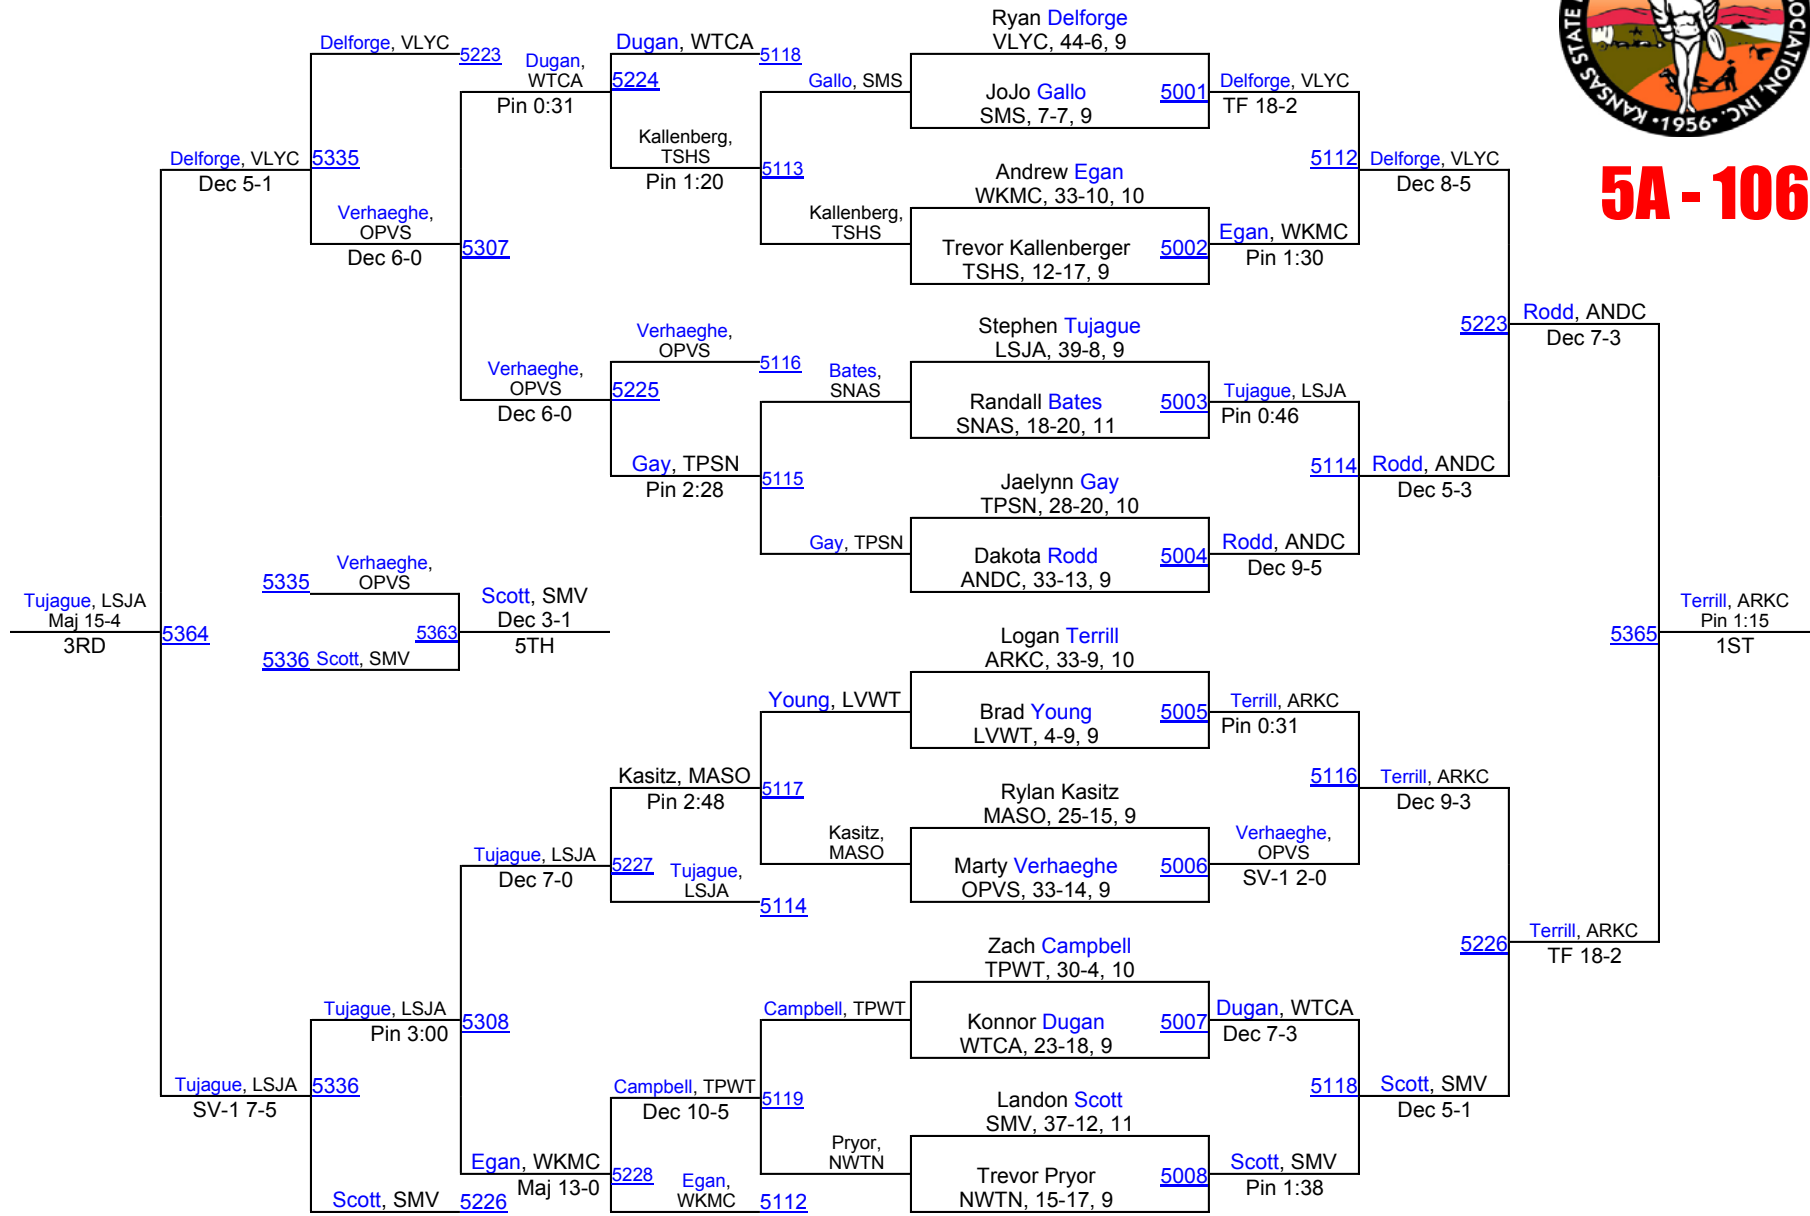

Team Scores

5A

1.	Arkansas City	177.5
2.	Lenexa-Saint James Academy	141.0
3.	Overland Park-St. Thomas Aquinas	128.0
4.	Topeka-Seaman	115.0
5.	Valley Center	105.5
6.	Andover-Central	100.5
7.	Newton	98.0
8.	Tecumseh-Shawnee Heights	90.0
9.	Great Bend	87.5
10.	Wichita-Kapaun Mt. Carmel	80.0
11.	Emporia	56.0
12.	Overland Park-Blue Valley Southwest	55.0
13.	Leavenworth	53.0
14.	Wichita-Bishop Carroll	45.0
15.	Goddard	42.0
15.	Salina-Central	42.0
15.	Shawnee Mission-South	42.0
18.	Shawnee-Mill Valley	39.0
19.	Hays	35.0
20.	Andover	26.5
21.	Kansas City-Turner	23.0
22.	Wichita-West	20.0
23.	Salina-South	18.0
24.	Maize-South	8.0
25.	Liberal	6.0
26.	Lansing	4.5
27.	Kansas City - F.L. Schlagle	3.0
27.	Shawnee Mission-Bishop Miege	3.0
29.	Kansas City-JC Harmon	1.0
29.	Kansas City-Washington	1.0
29.	Topeka-West	1.0
32.	Goddard-Eisenhower	0.0

5A - 106