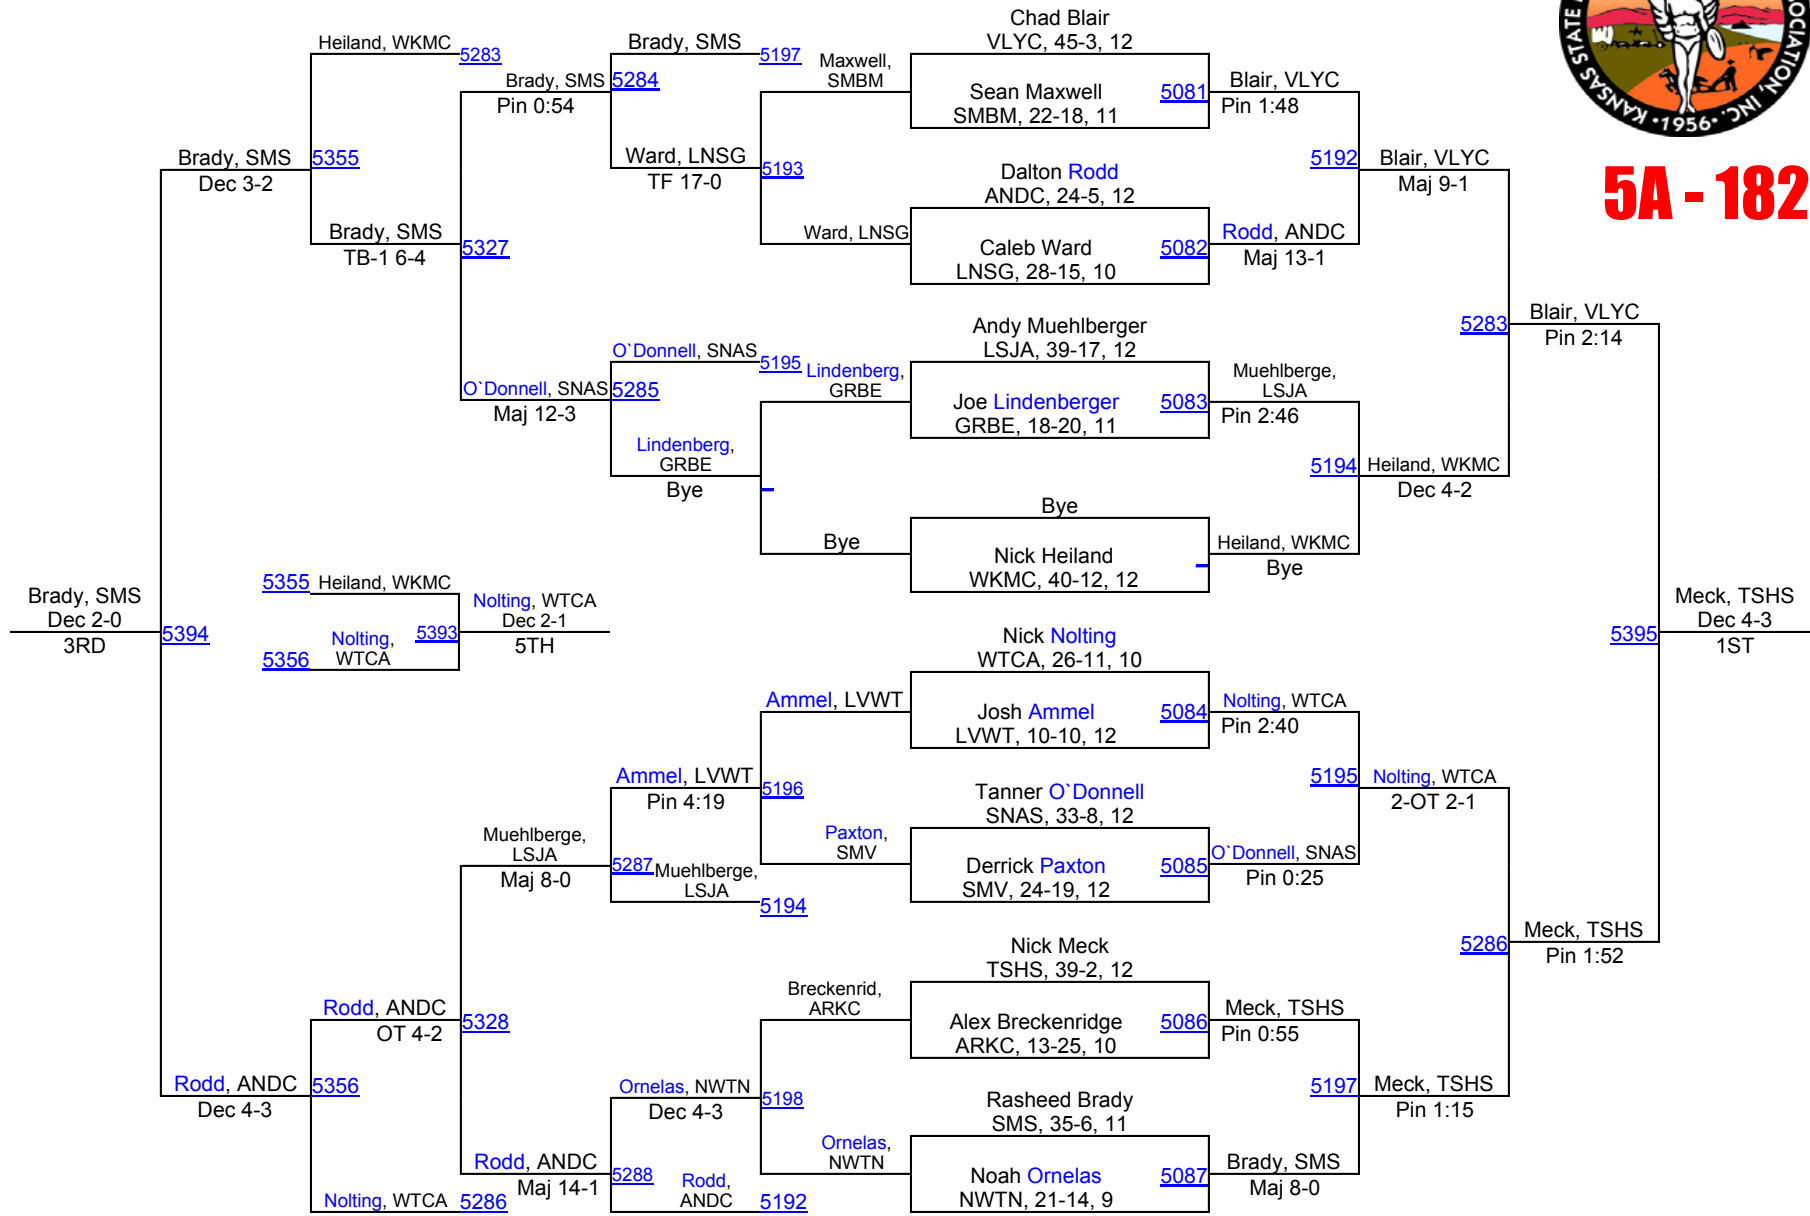

2013 KSHSAA 6A/5A Championships

5A - 106

2013 KSHSAA 6A/5A Championships

5A - 145

2013 KSHSAA 6A/5A Championships

5A - 152

2013 KSHSAA 6A/5A Championships

5A - 182