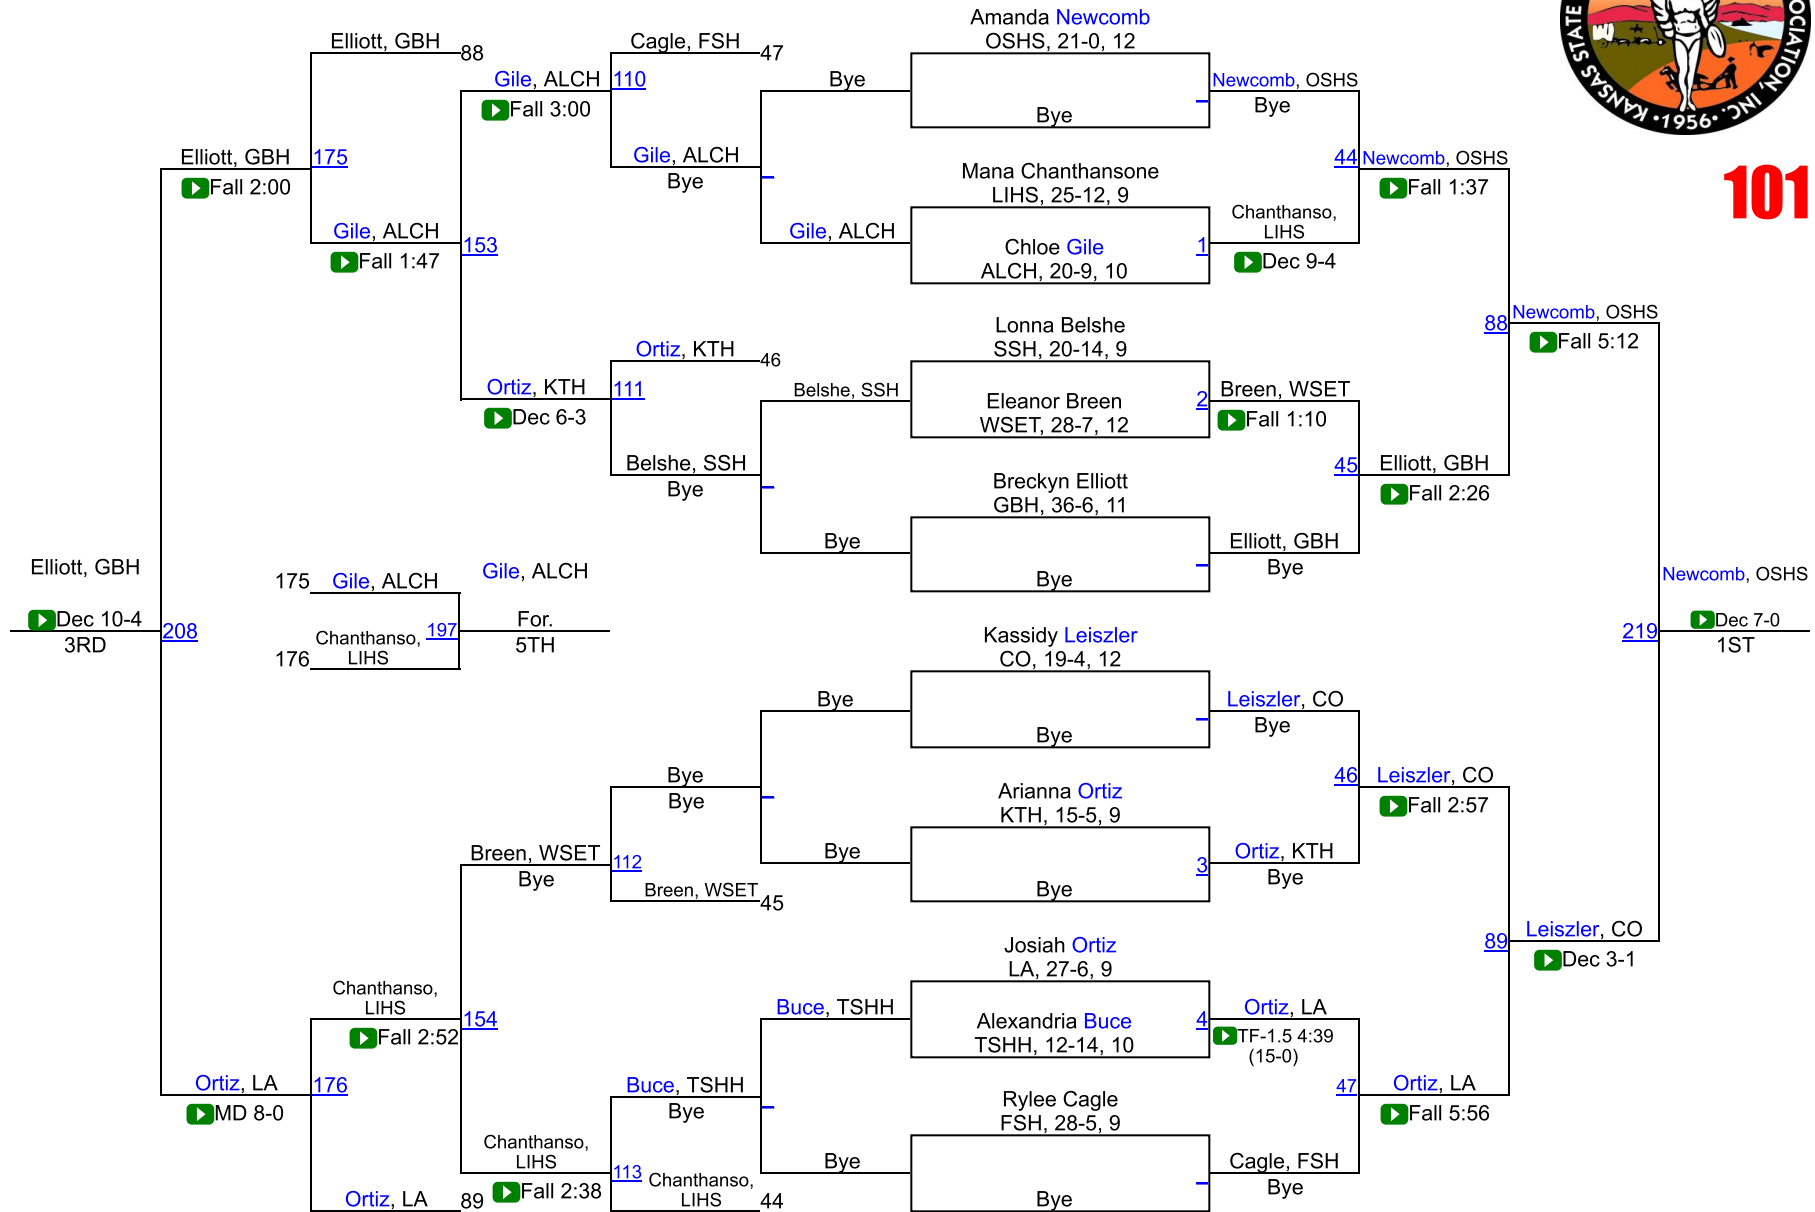

66	Chaparral Hs	0.0
66	Columbus Hs	0.0
66	Douglass Hs	0.0
66	Erie Hs	0.0
66	Eskridge-Mission Valley Hs	0.0
66	Gardner-Edgerton Hs	0.0
66	Goddard Hs	0.0
66	KC-J.C. Harmon Hs	0.0
66	Lansing Hs	0.0
66	Meriden-Jeff West Hs	0.0
66	Olathe-East Hs	0.0
66	Sabetha Hs	0.0
66	SM-South Hs	0.0
66	Wichita-North Hs	0.0
66	Wichita-South Hs	0.0

101