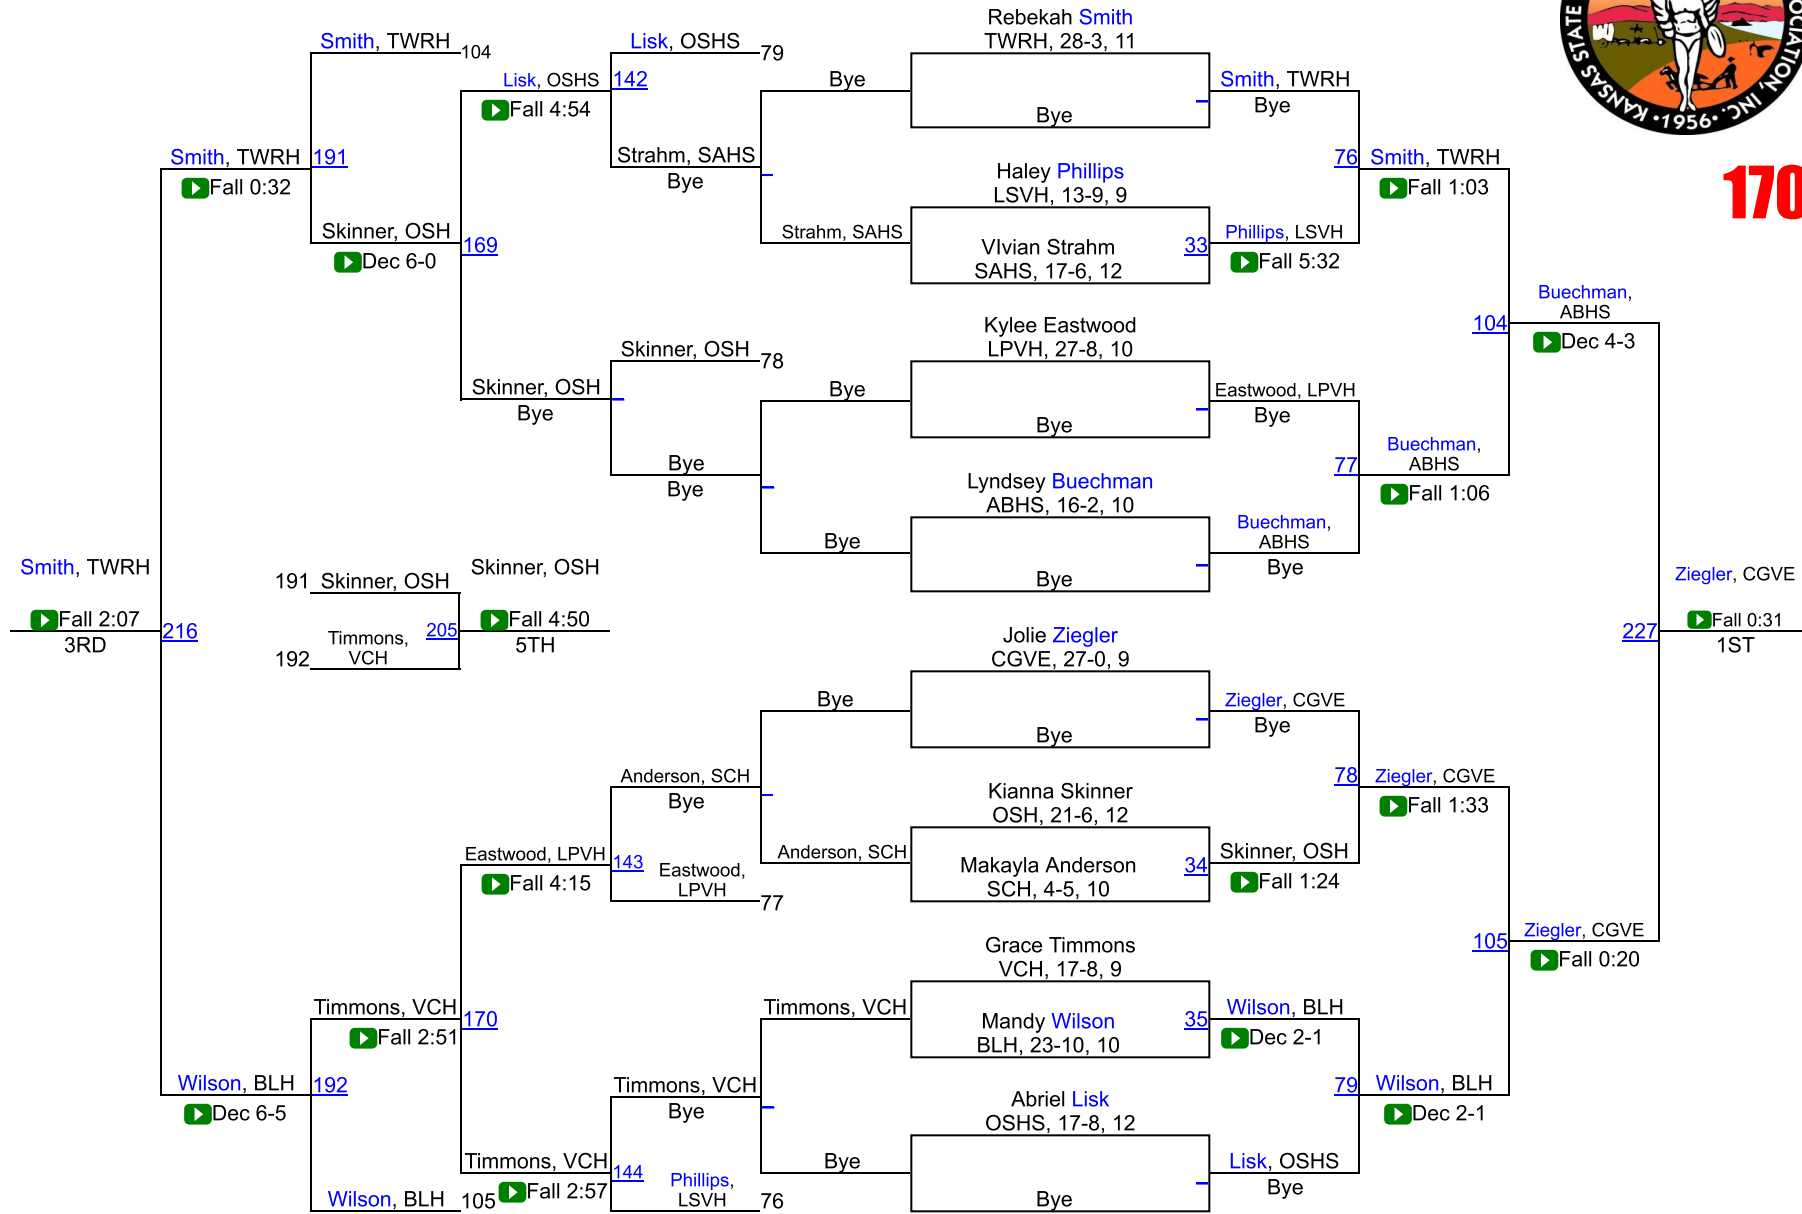

KSHSAA Girl's Inaugural State Championship

136

KSHSAA Girl's Inaugural State Championship

143

KSHSAA Girl's Inaugural State Championship

170

KSHSAA Girl's Inaugural State Championship

191