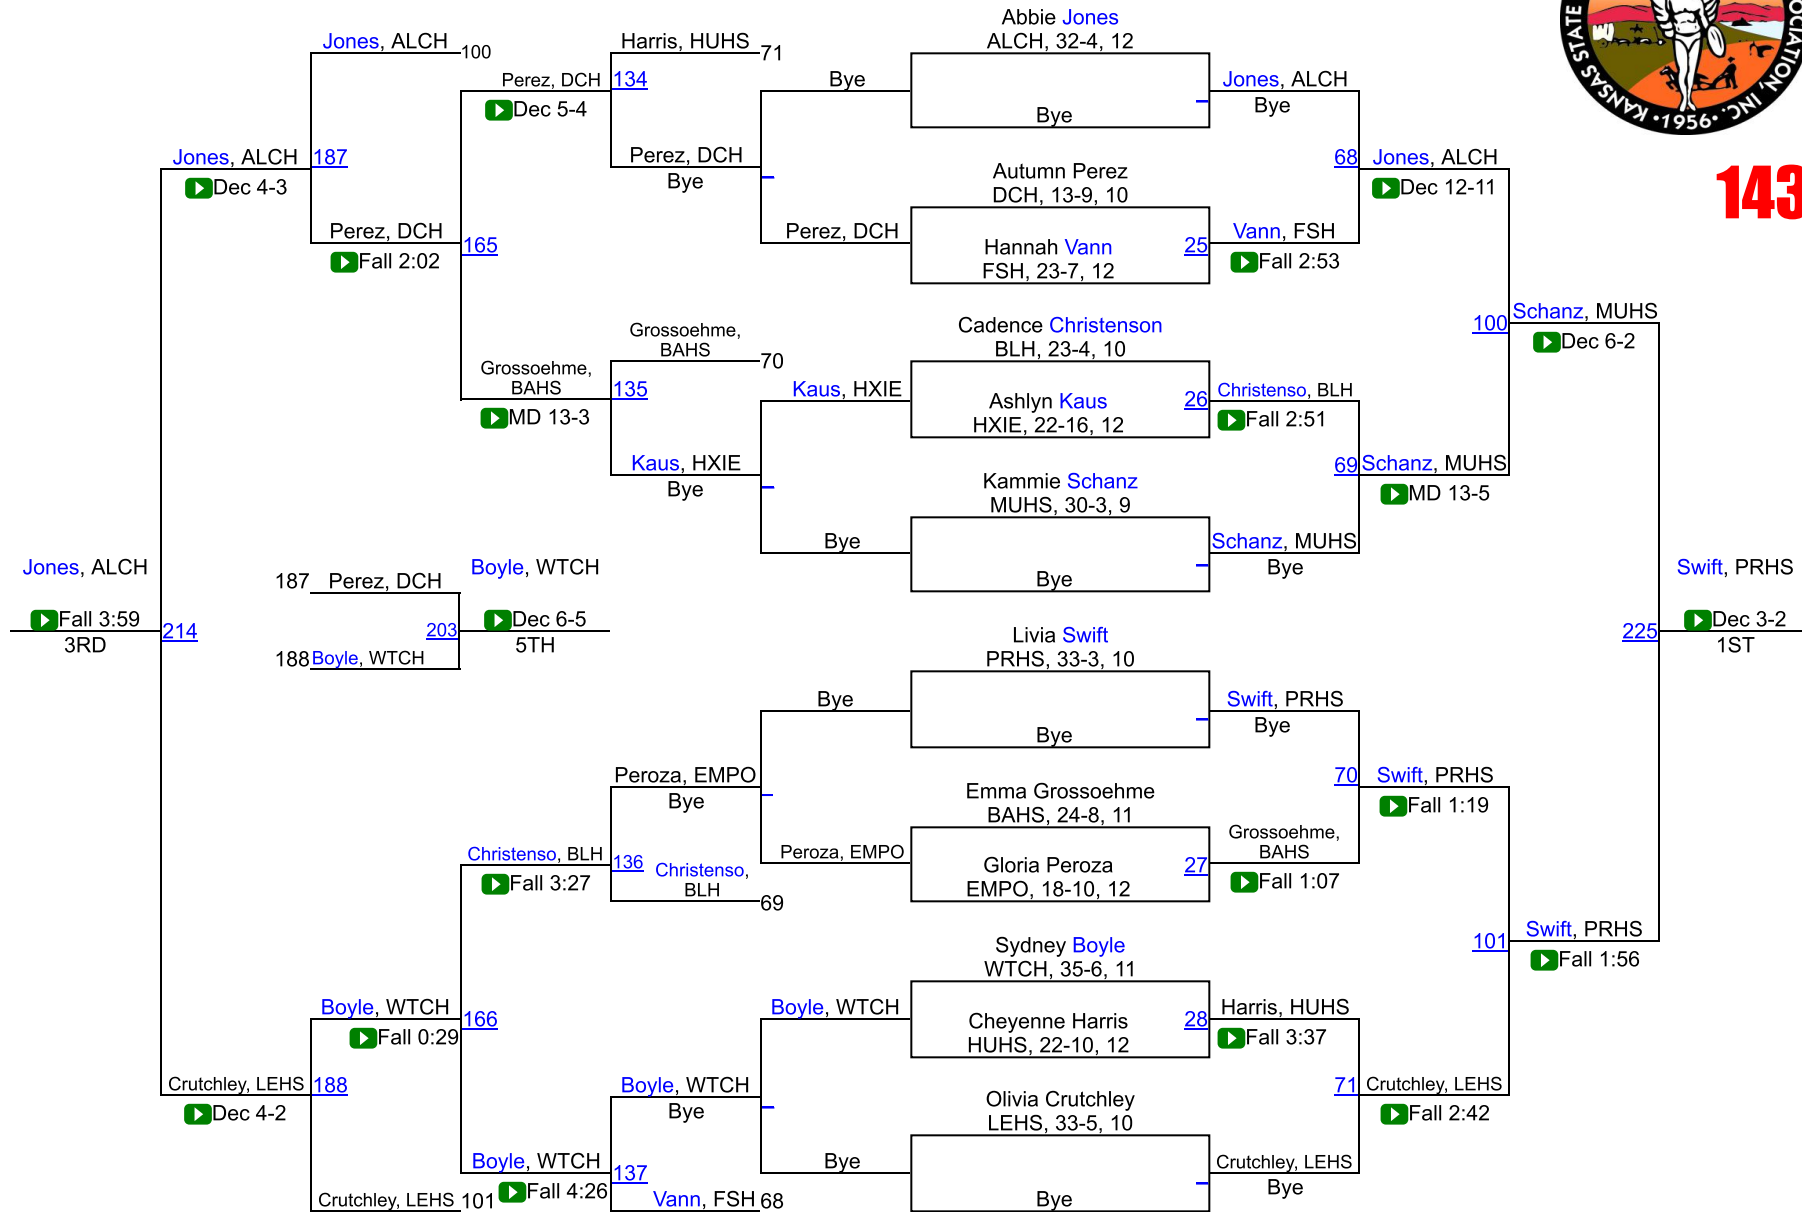

KSHSAA Girl's Inaugural State Championship

136

KSHSAA Girl's Inaugural State Championship

143

KSHSAA Girl's Inaugural State Championship

170

KSHSAA Girl's Inaugural State Championship

191