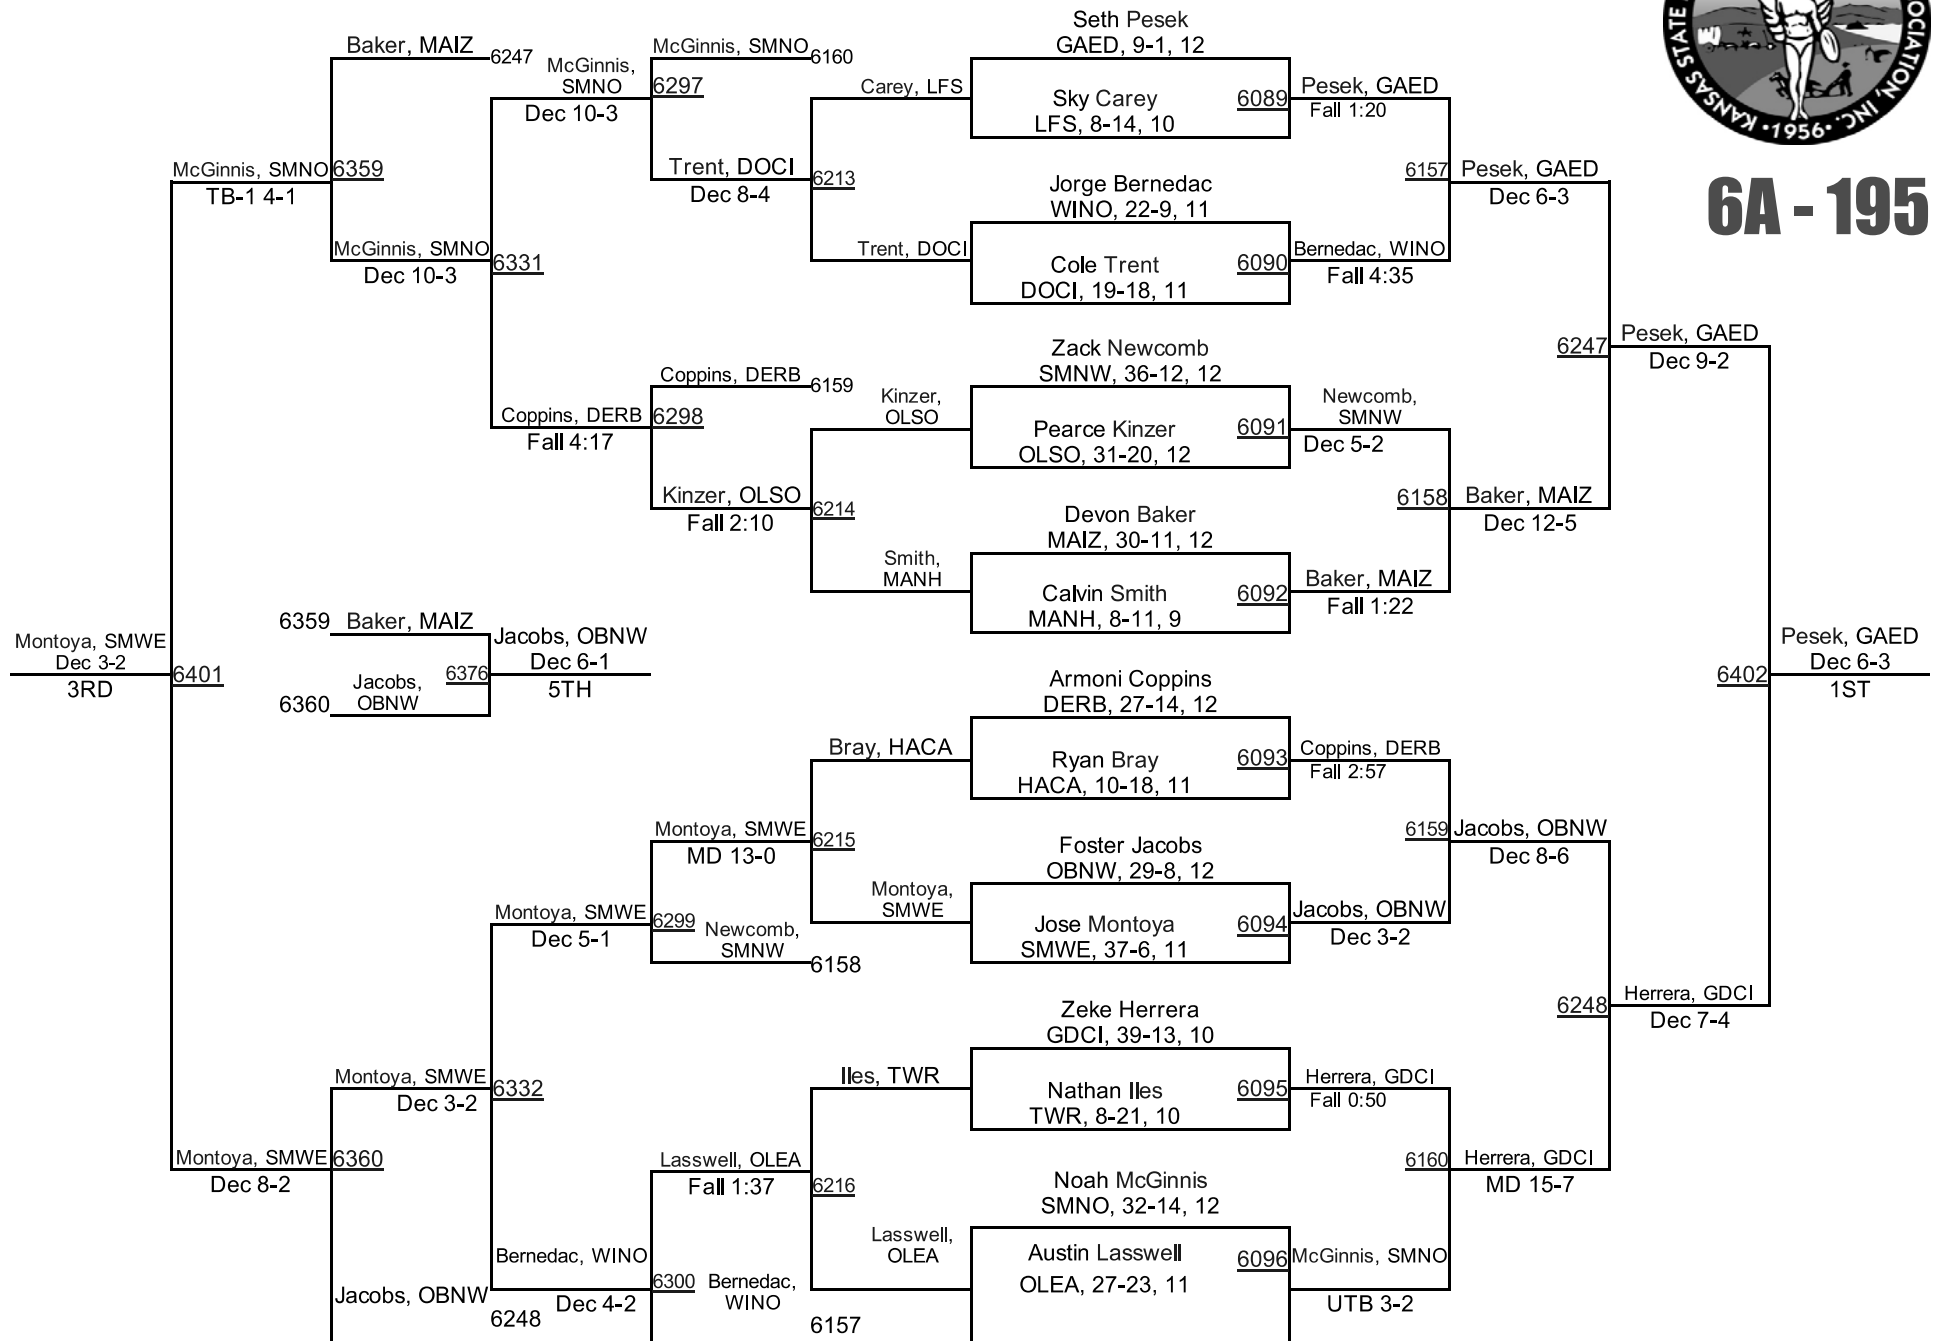

2015 KSHSAA 6A/5A Championships

6A - 182

2015 KSHSAA 6A/5A Championships

6A - 195

2015 KSHSAA 6A/5A Championships

6A - 220

2015 KSHSAA 6A/5A Championships

6A - 285