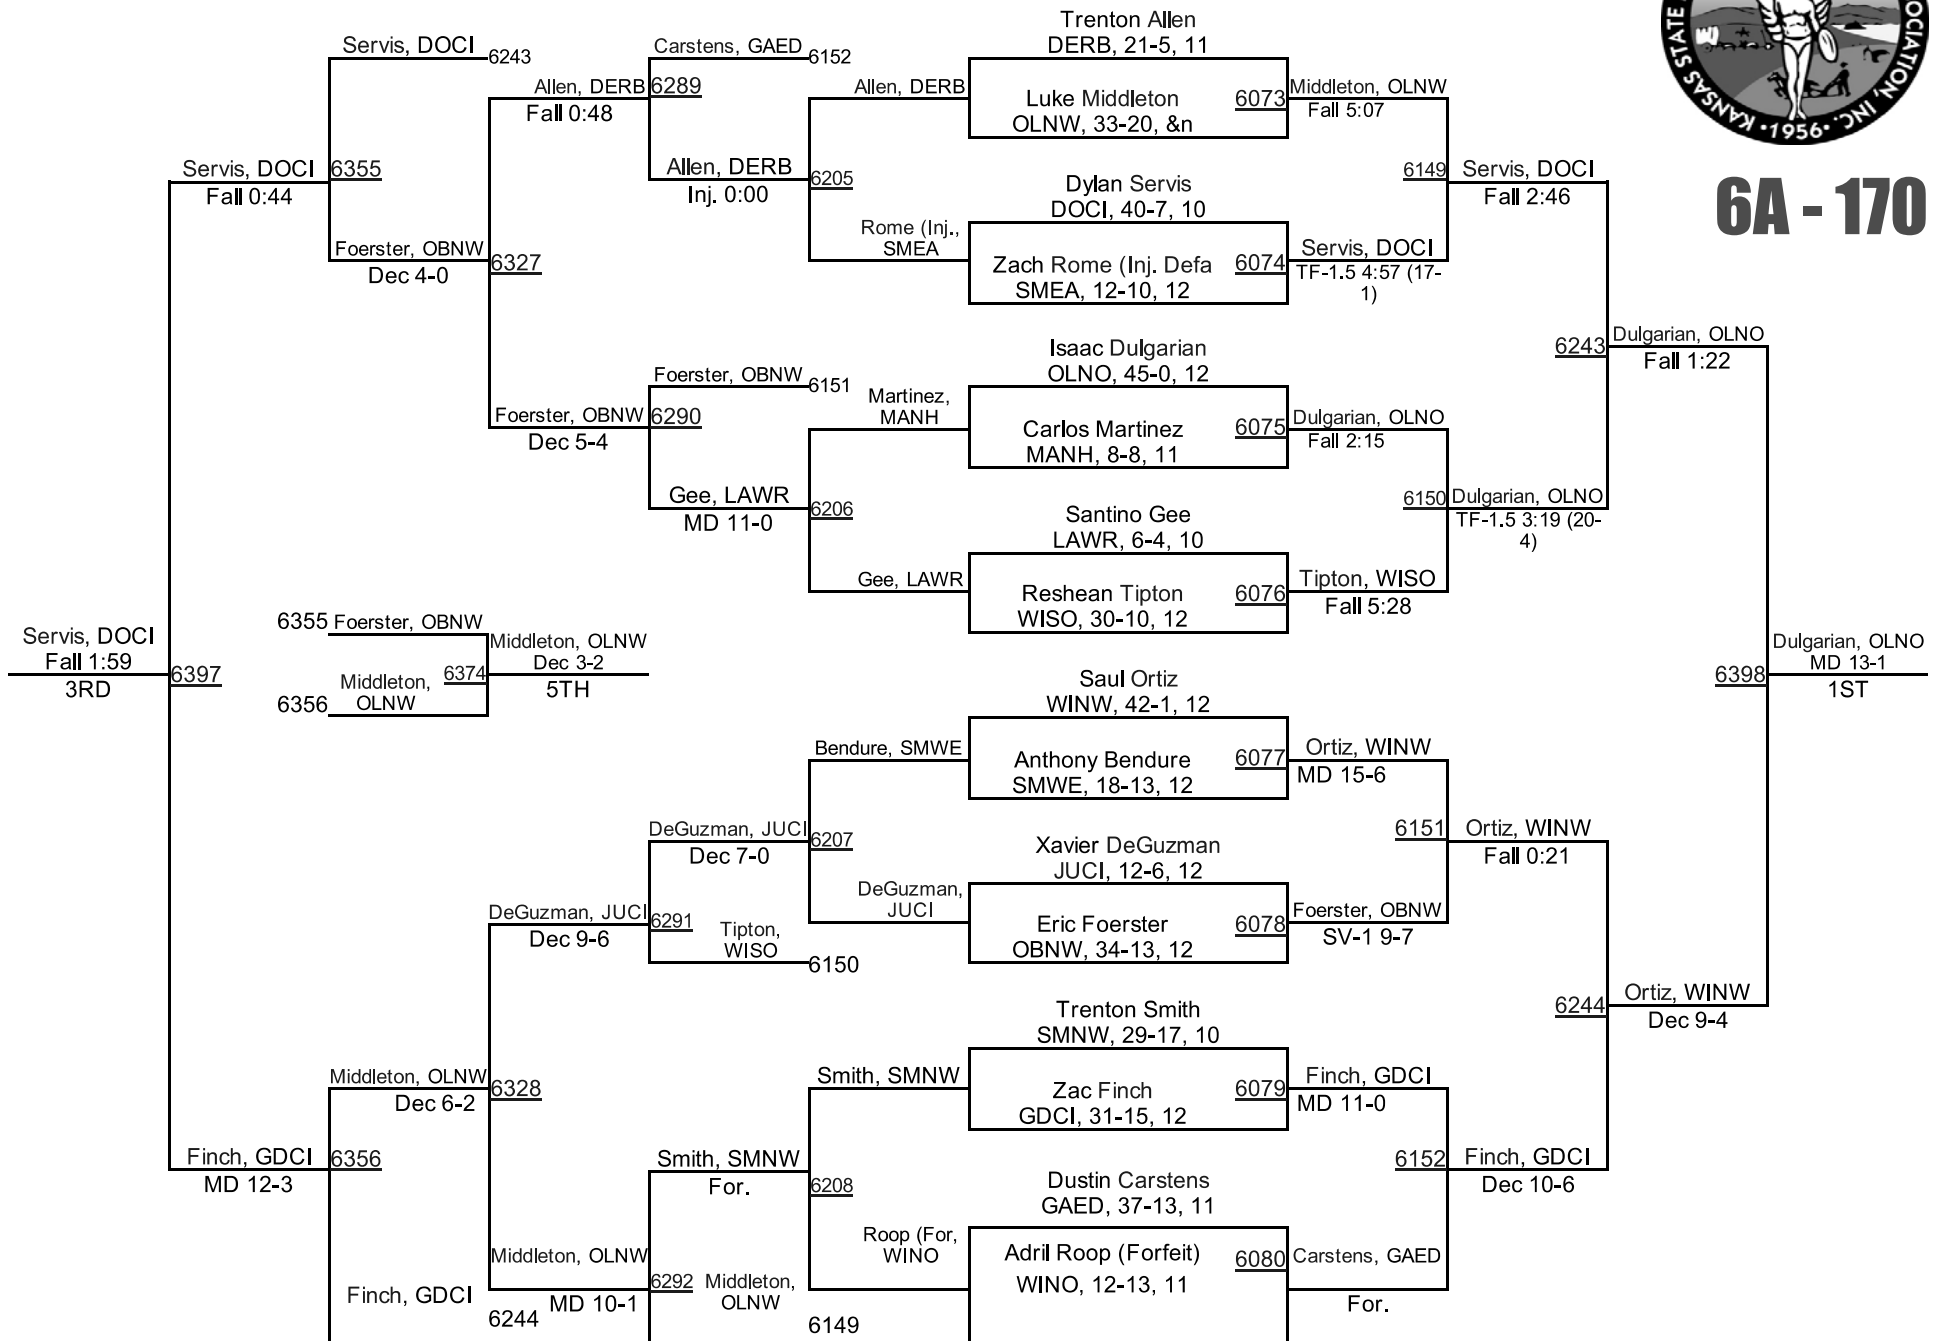

2015 KSHSAA 6A/5A Championships

6A - 138

2015 KSHSAA 6A/5A Championships

6A - 145

2015 KSHSAA 6A/5A Championships

6A - 152

2015 KSHSAA 6A/5A Championships

6A - 170