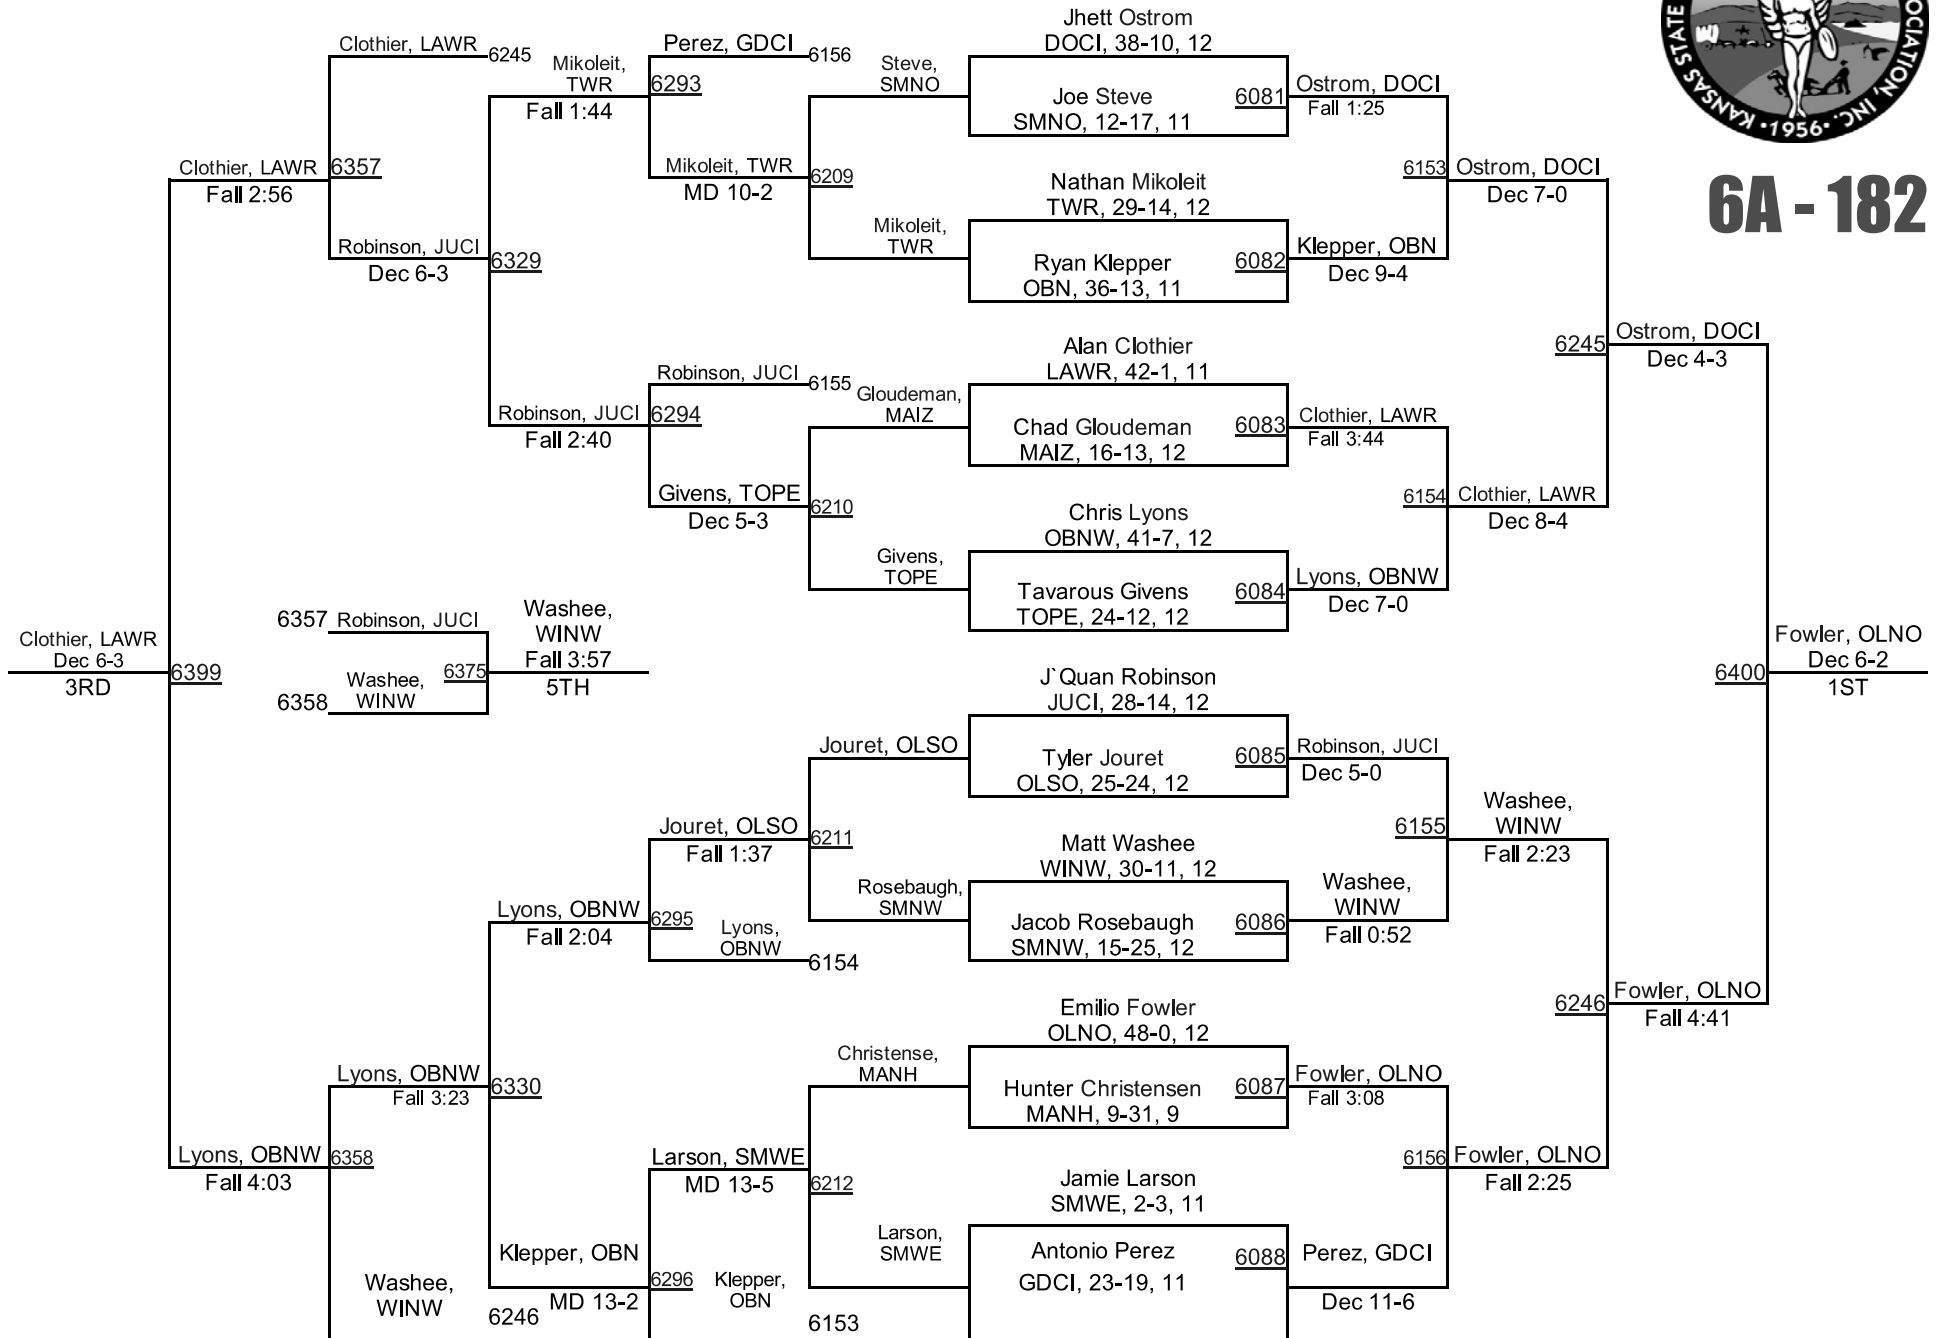

2015 KSHSAA 6A/5A Championships

6A - 182