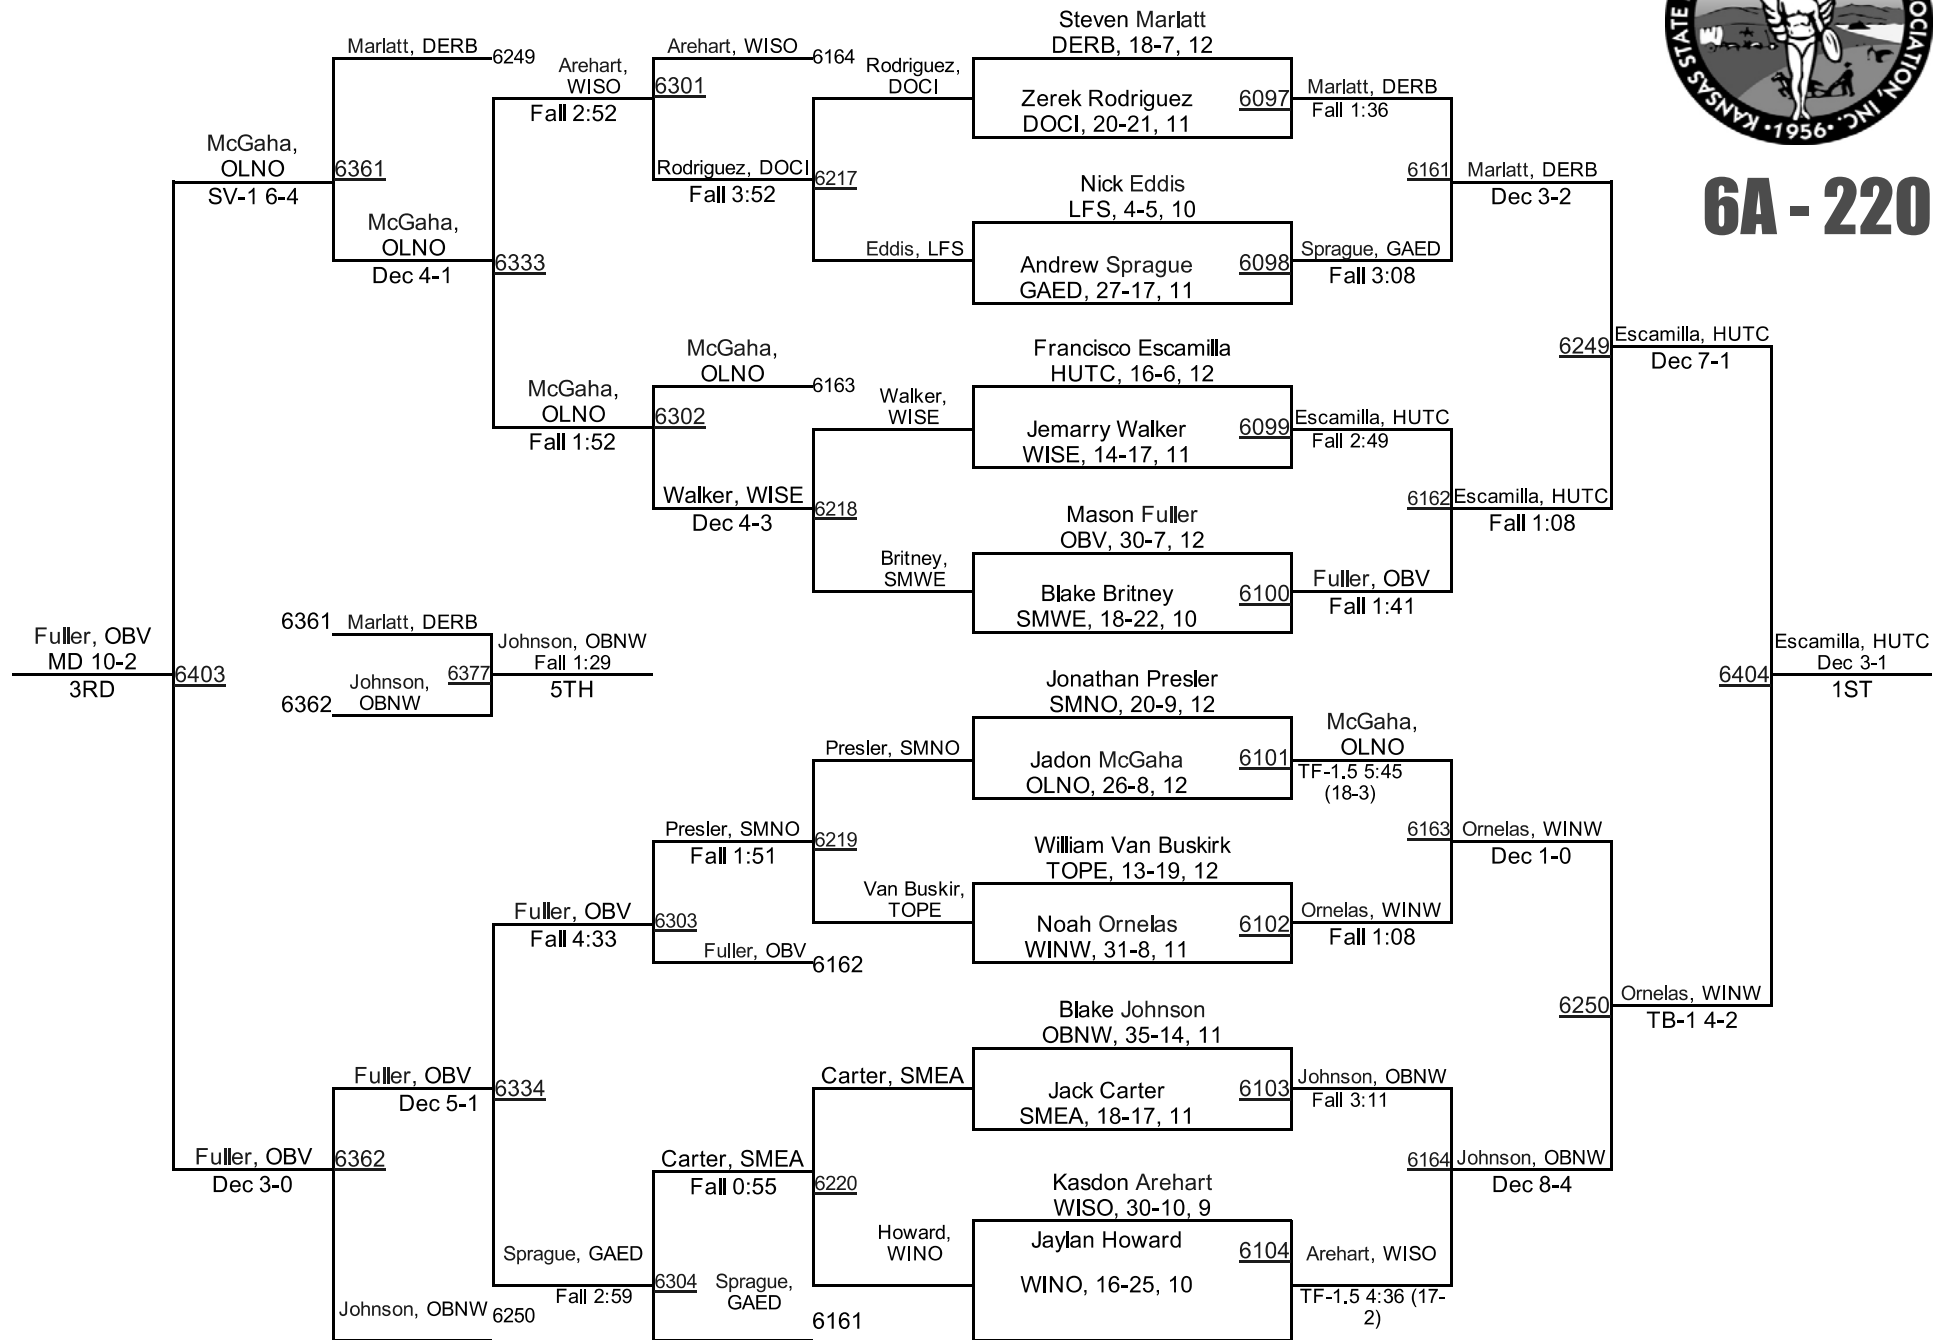

2015 KSHSAA 6A/5A Championships

6A - 182

2015 KSHSAA 6A/5A Championships

6A - 195

2015 KSHSAA 6A/5A Championships

6A - 220

2015 KSHSAA 6A/5A Championships

6A - 285