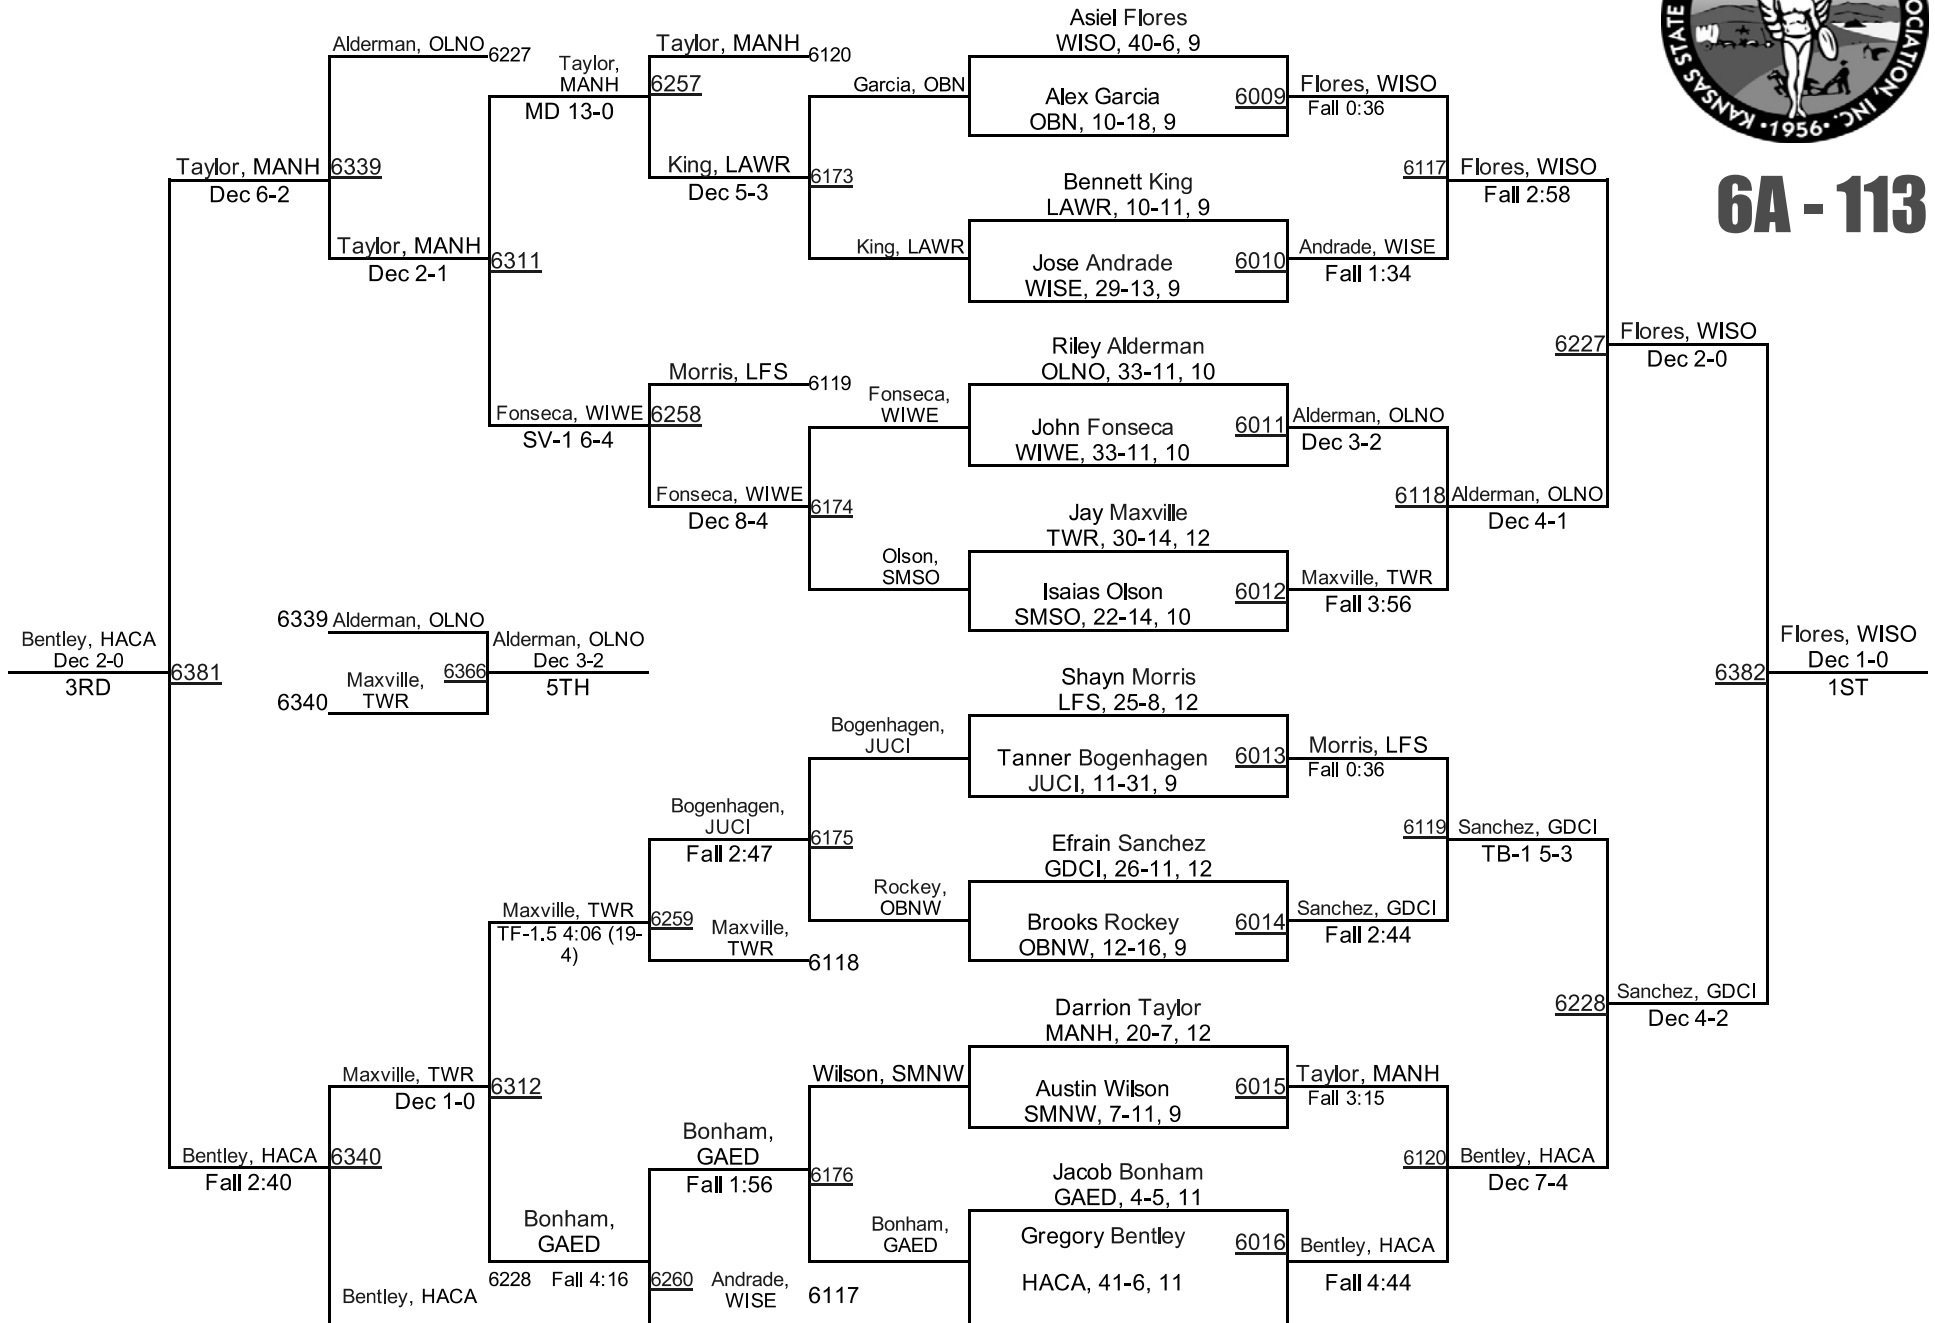

2015 KSHSAA 6A/5A Championships

6A - 113