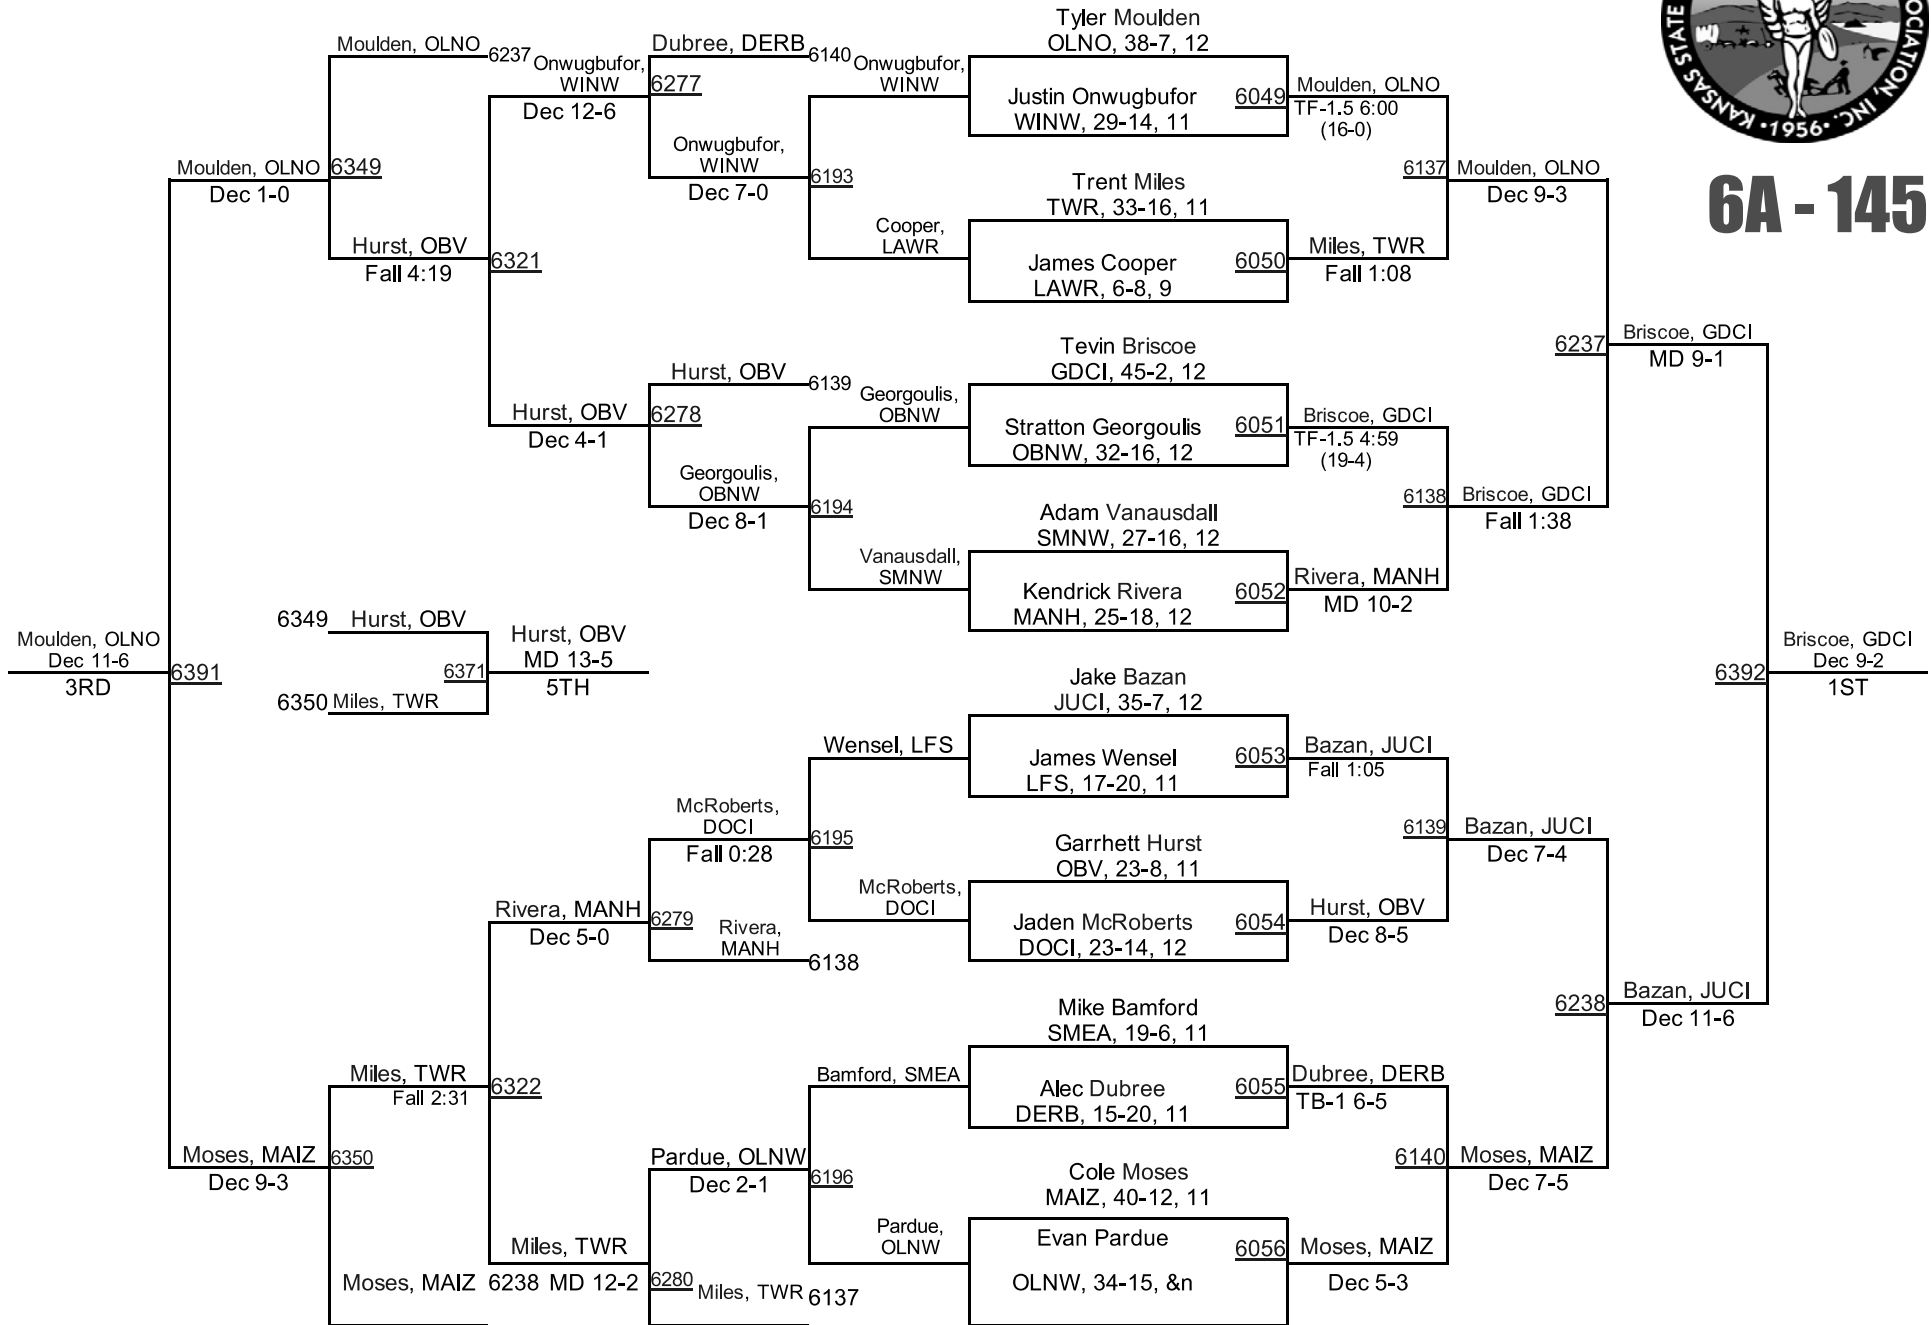

2015 KSHSAA 6A/5A Championships

6A - 138

2015 KSHSAA 6A/5A Championships

6A - 145

2015 KSHSAA 6A/5A Championships

6A - 152

2015 KSHSAA 6A/5A Championships

6A - 170