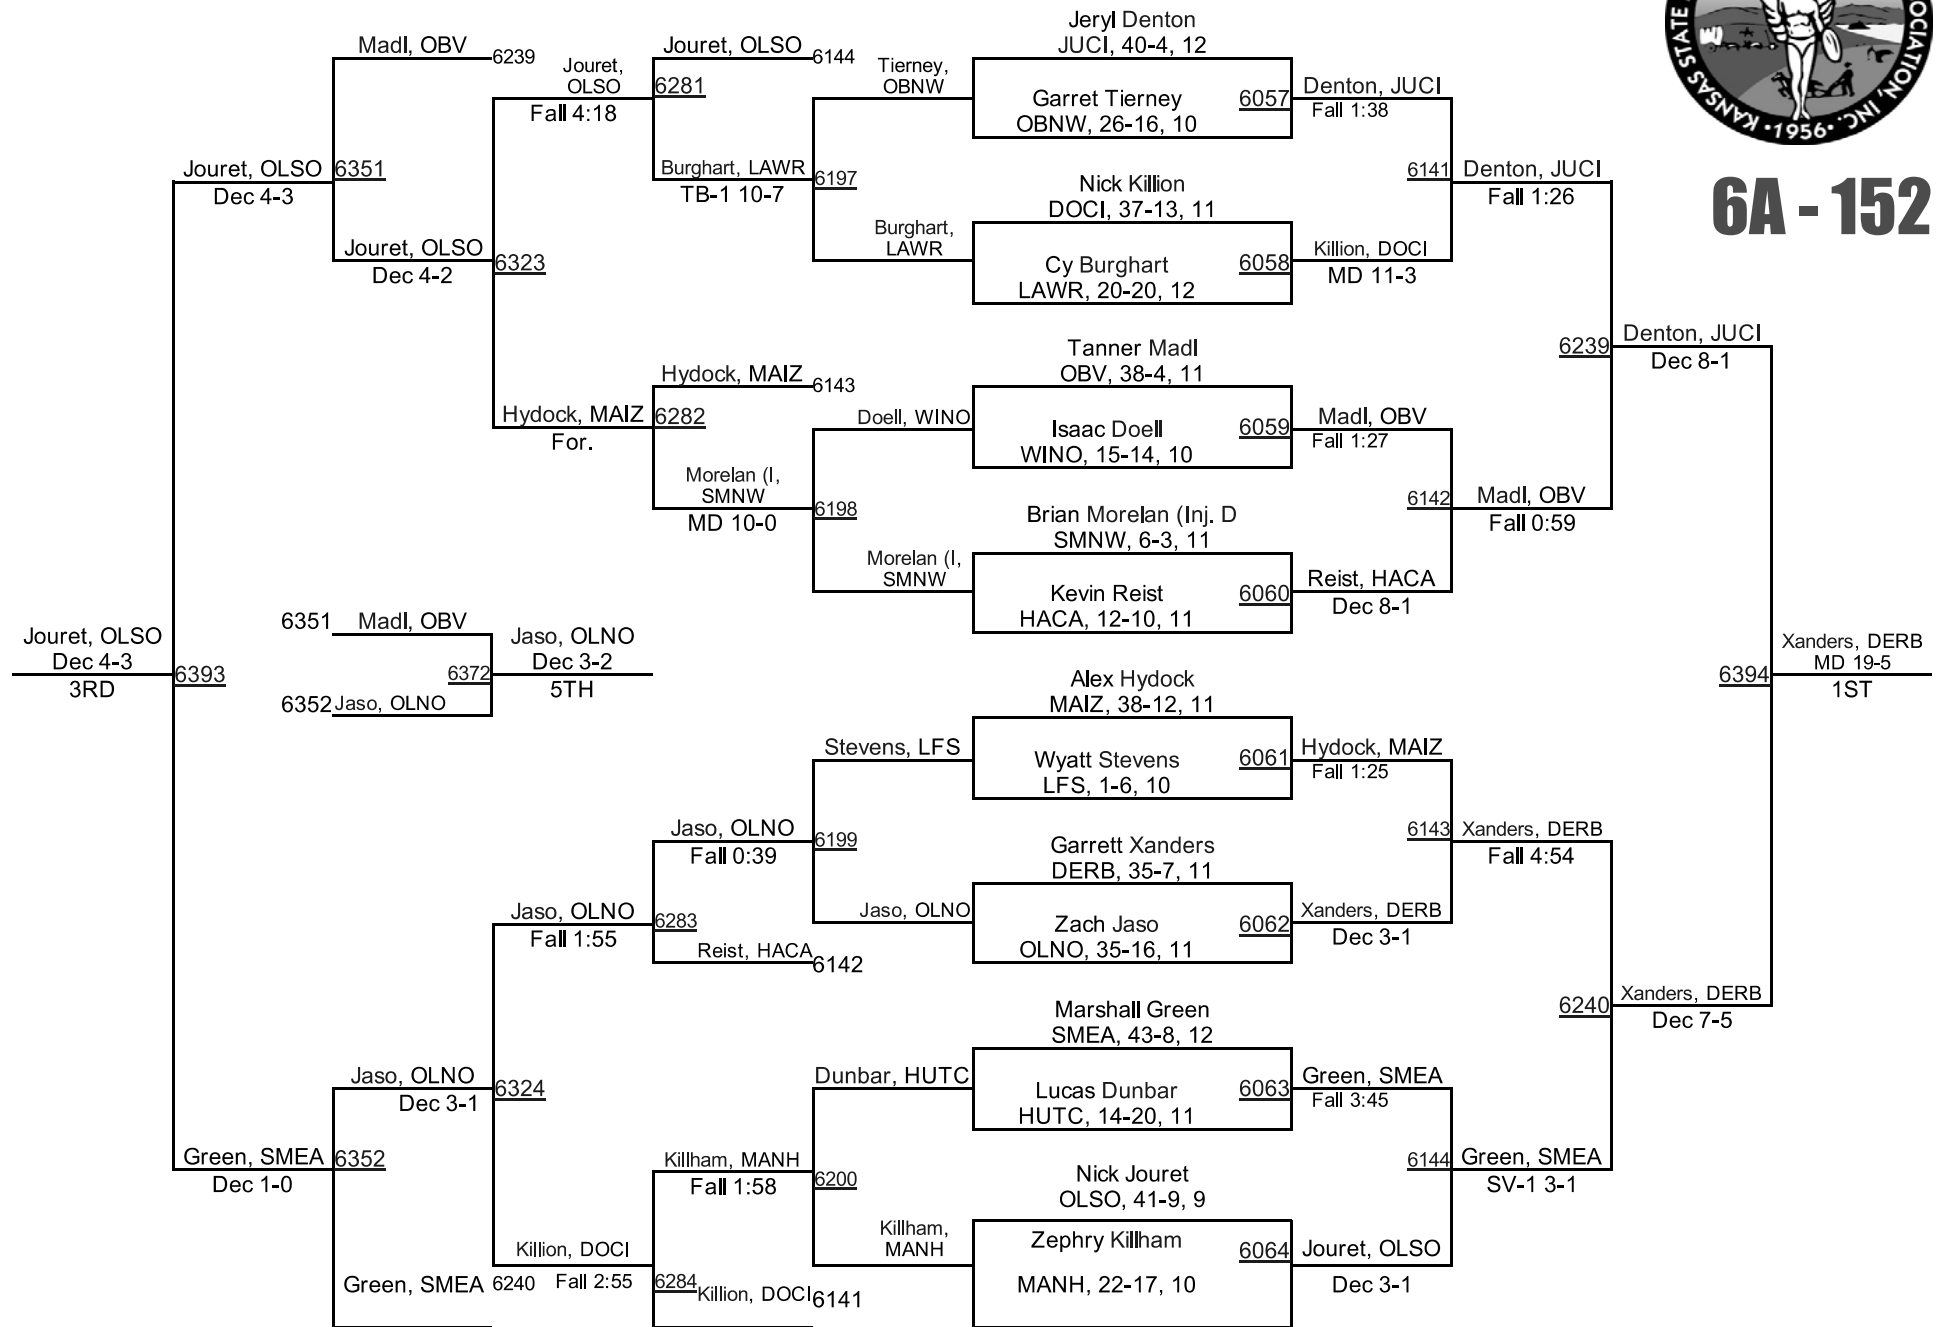

2015 KSHSAA 6A/5A Championships

6A - 138

2015 KSHSAA 6A/5A Championships

6A - 145

2015 KSHSAA 6A/5A Championships

6A - 152

2015 KSHSAA 6A/5A Championships

6A - 170