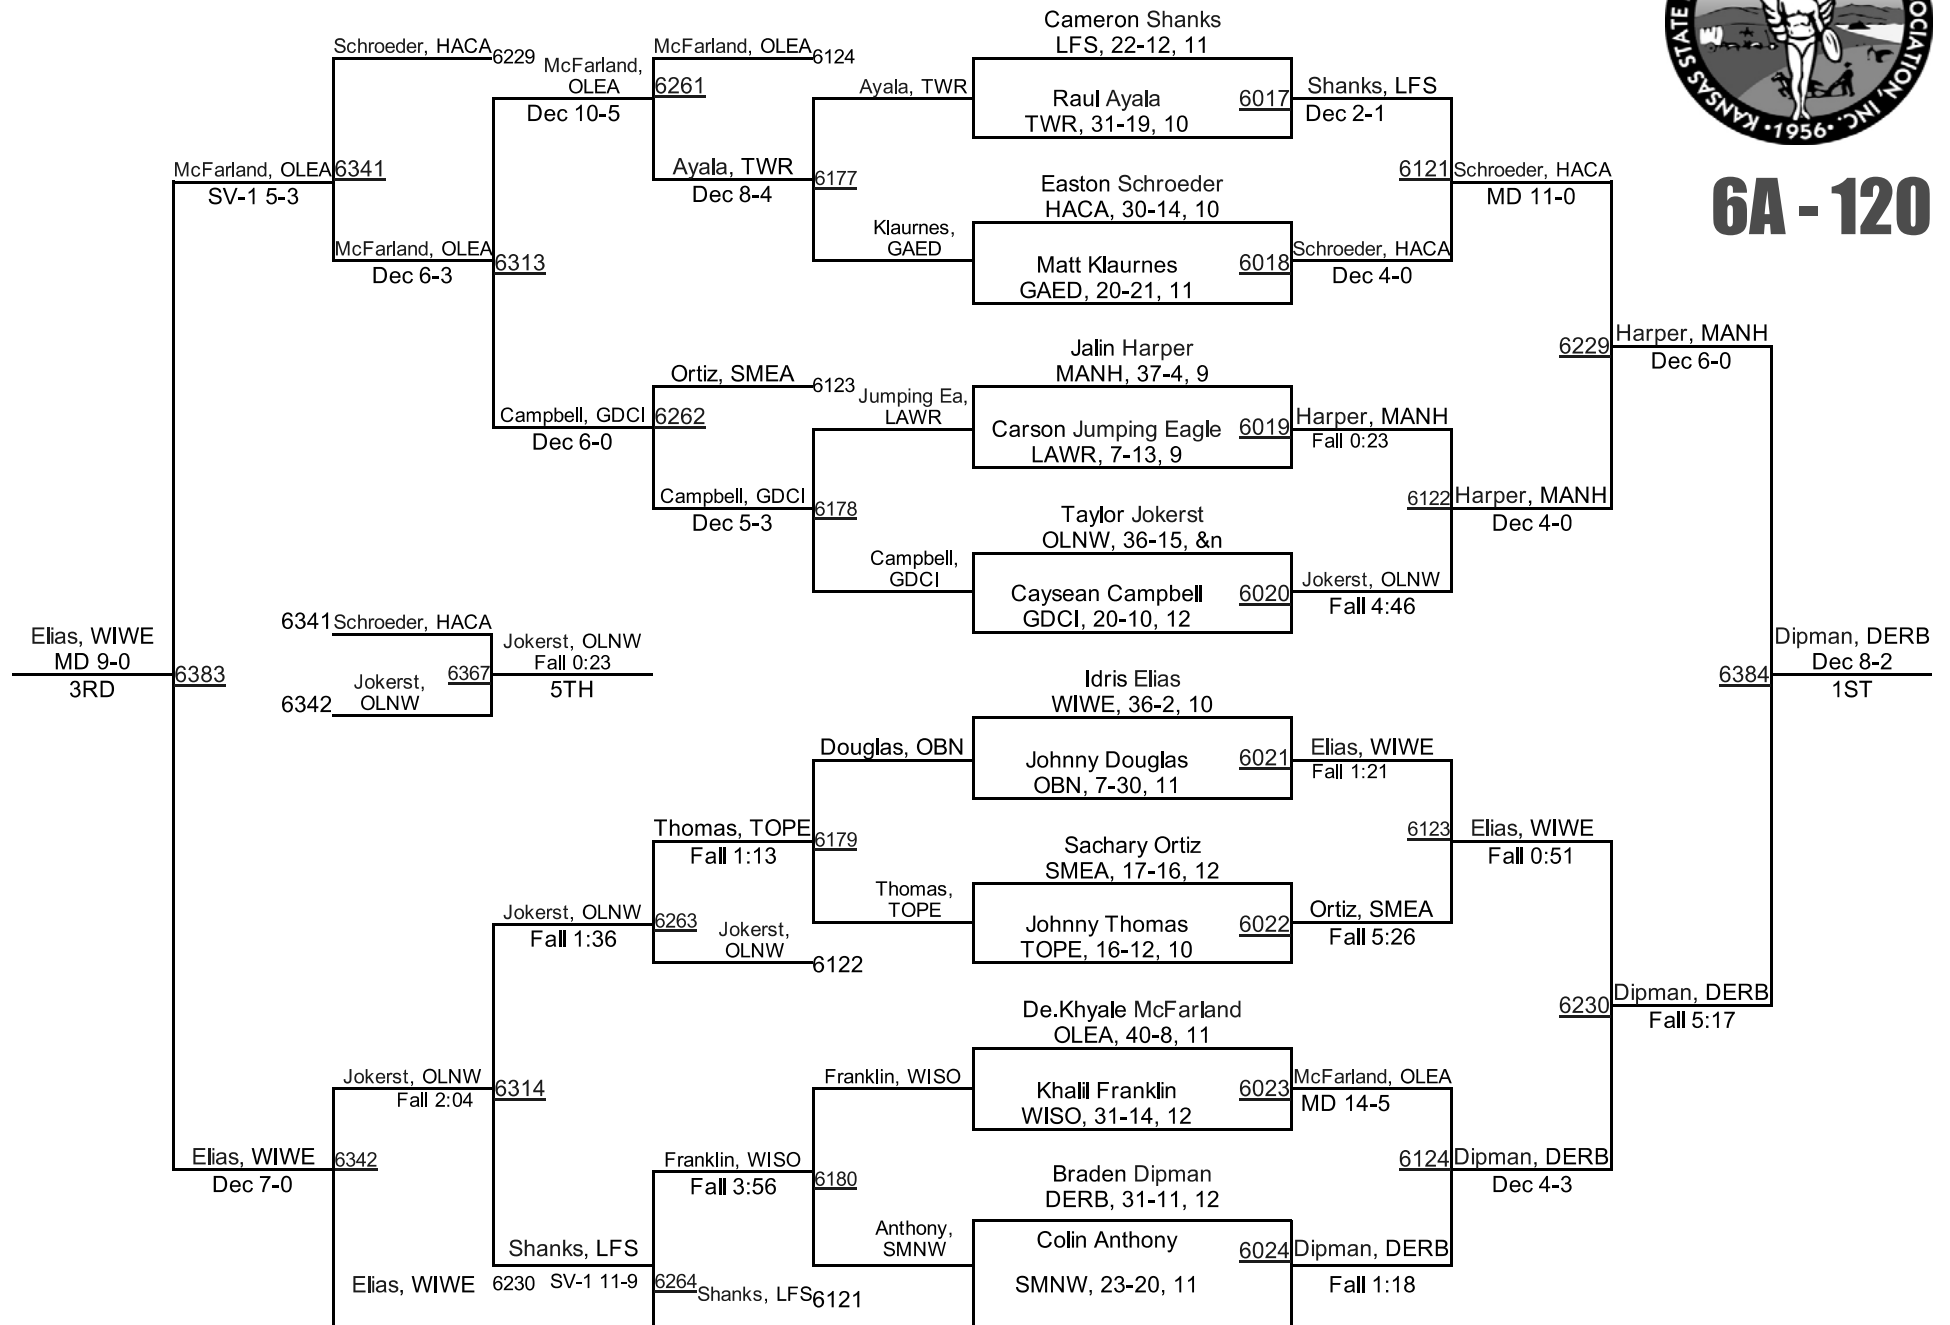

2015 KSHSAA 6A/5A Championships

6A - 113

2015 KSHSAA 6A/5A Championships

6A - 120

2015 KSHSAA 6A/5A Championships

6A - 126

2015 KSHSAA 6A/5A Championships

6A - 132