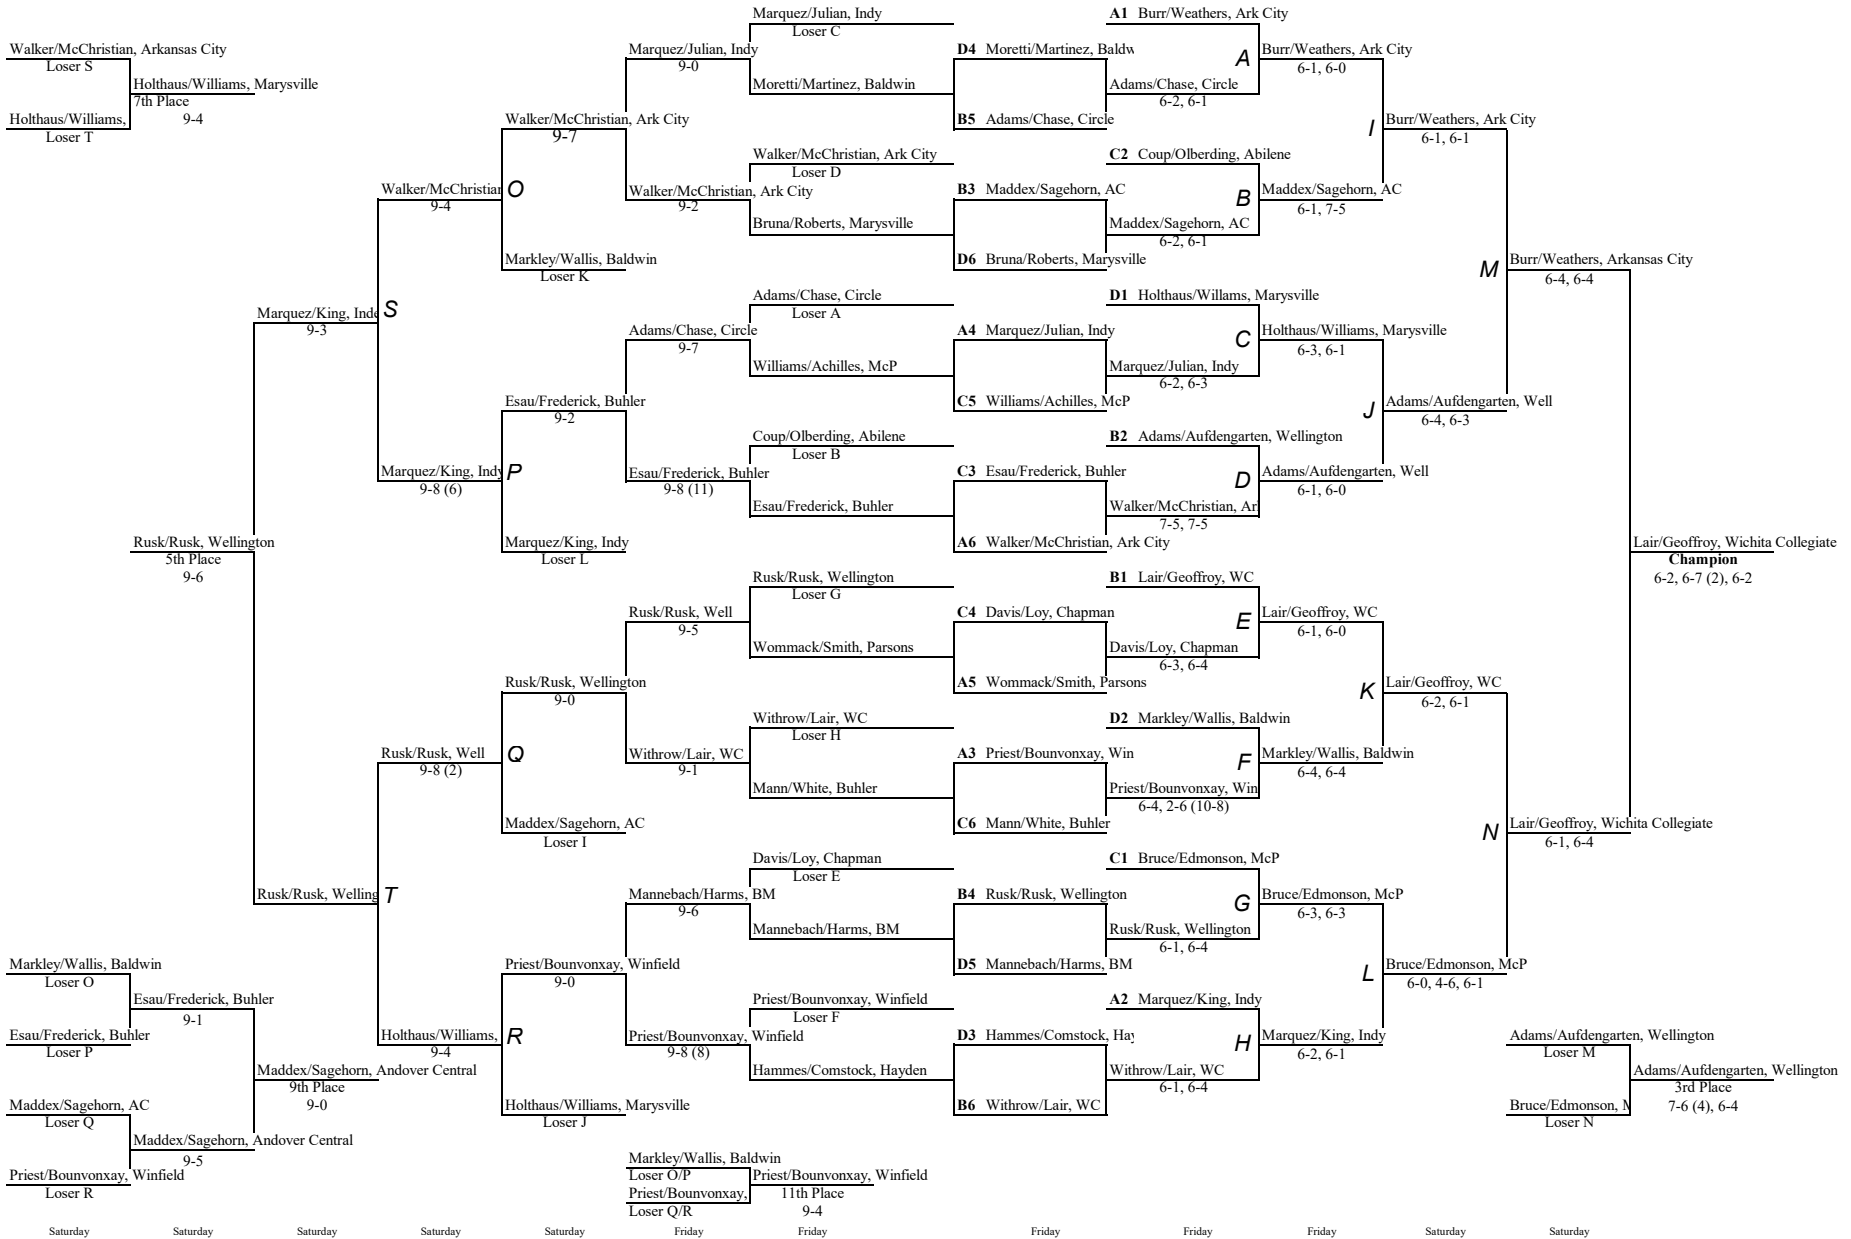

KANSAS STATE HIGH SCHOOL ACTIVITIES ASSOCIATION STATE TENNIS TOURNAMENT BRACKET

Tournament Date/Year: October 13-14, 2017
Tournament Location: /alter Blake Tennis Complex, Pr
Tournament Manager: David Swank

Girls
Doubles   Class   4A