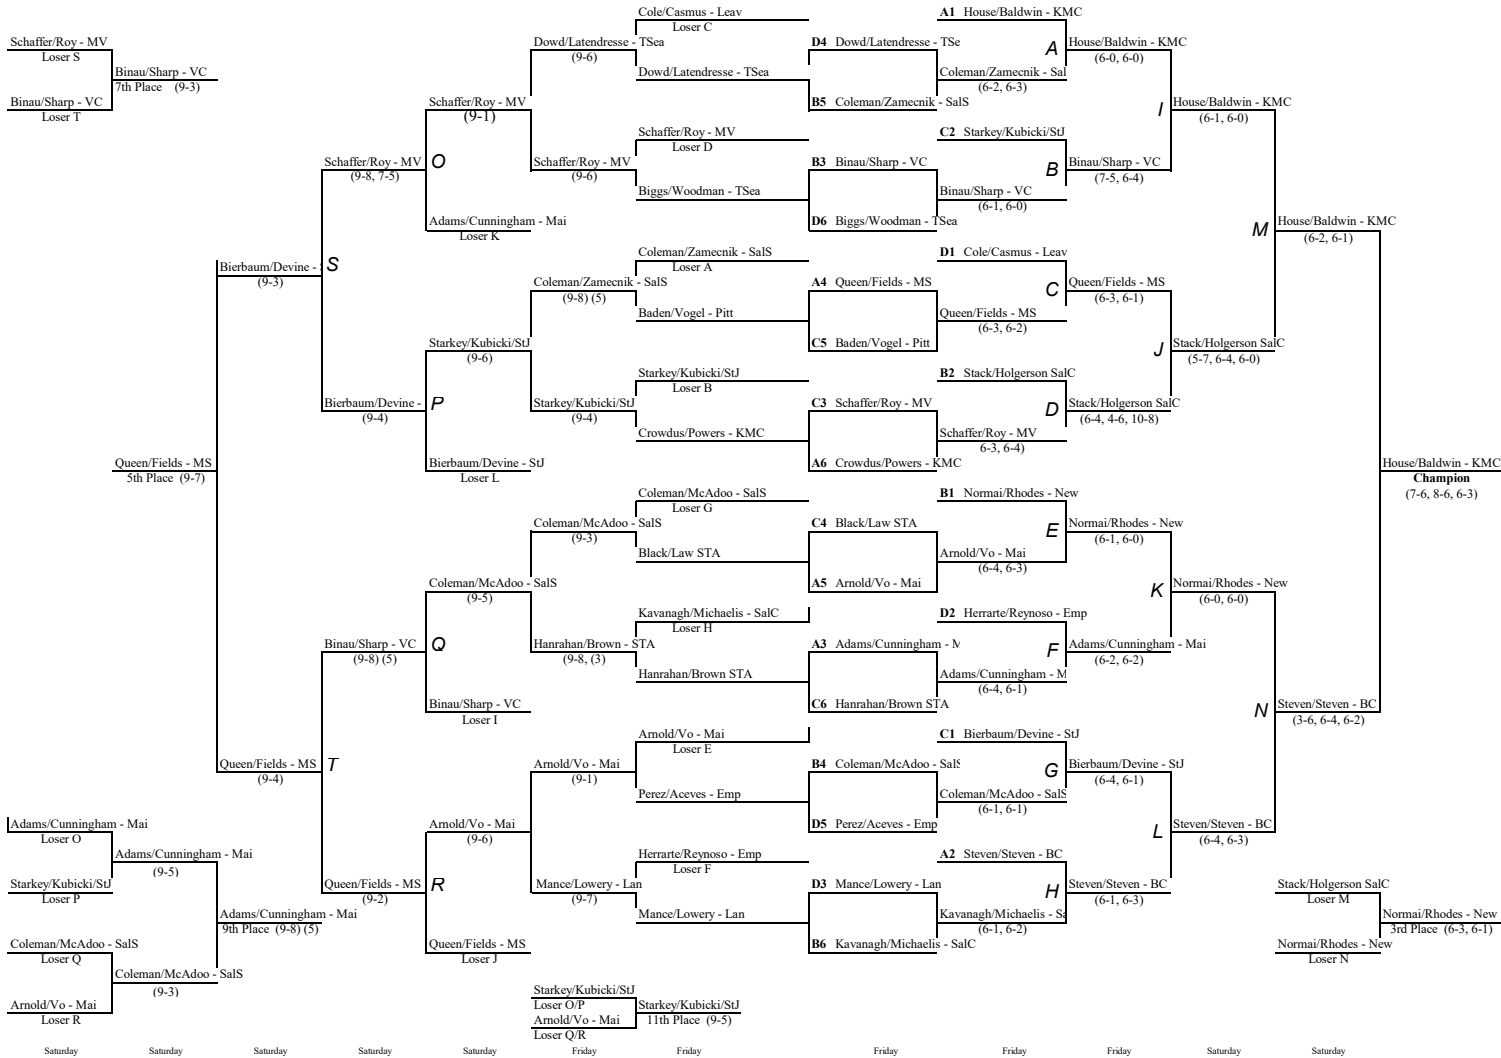

KANSAS STATE HIGH SCHOOL ACTIVITIES ASSOCIATION STATE TENNIS TOURNAMENT BRACKET

Tournament Date/Year: Oct 13-14, 2017
Tournament Location: Maize South High School
Tournament Manager: Curtis Klein

Girls
Doubles   Class   **5A**