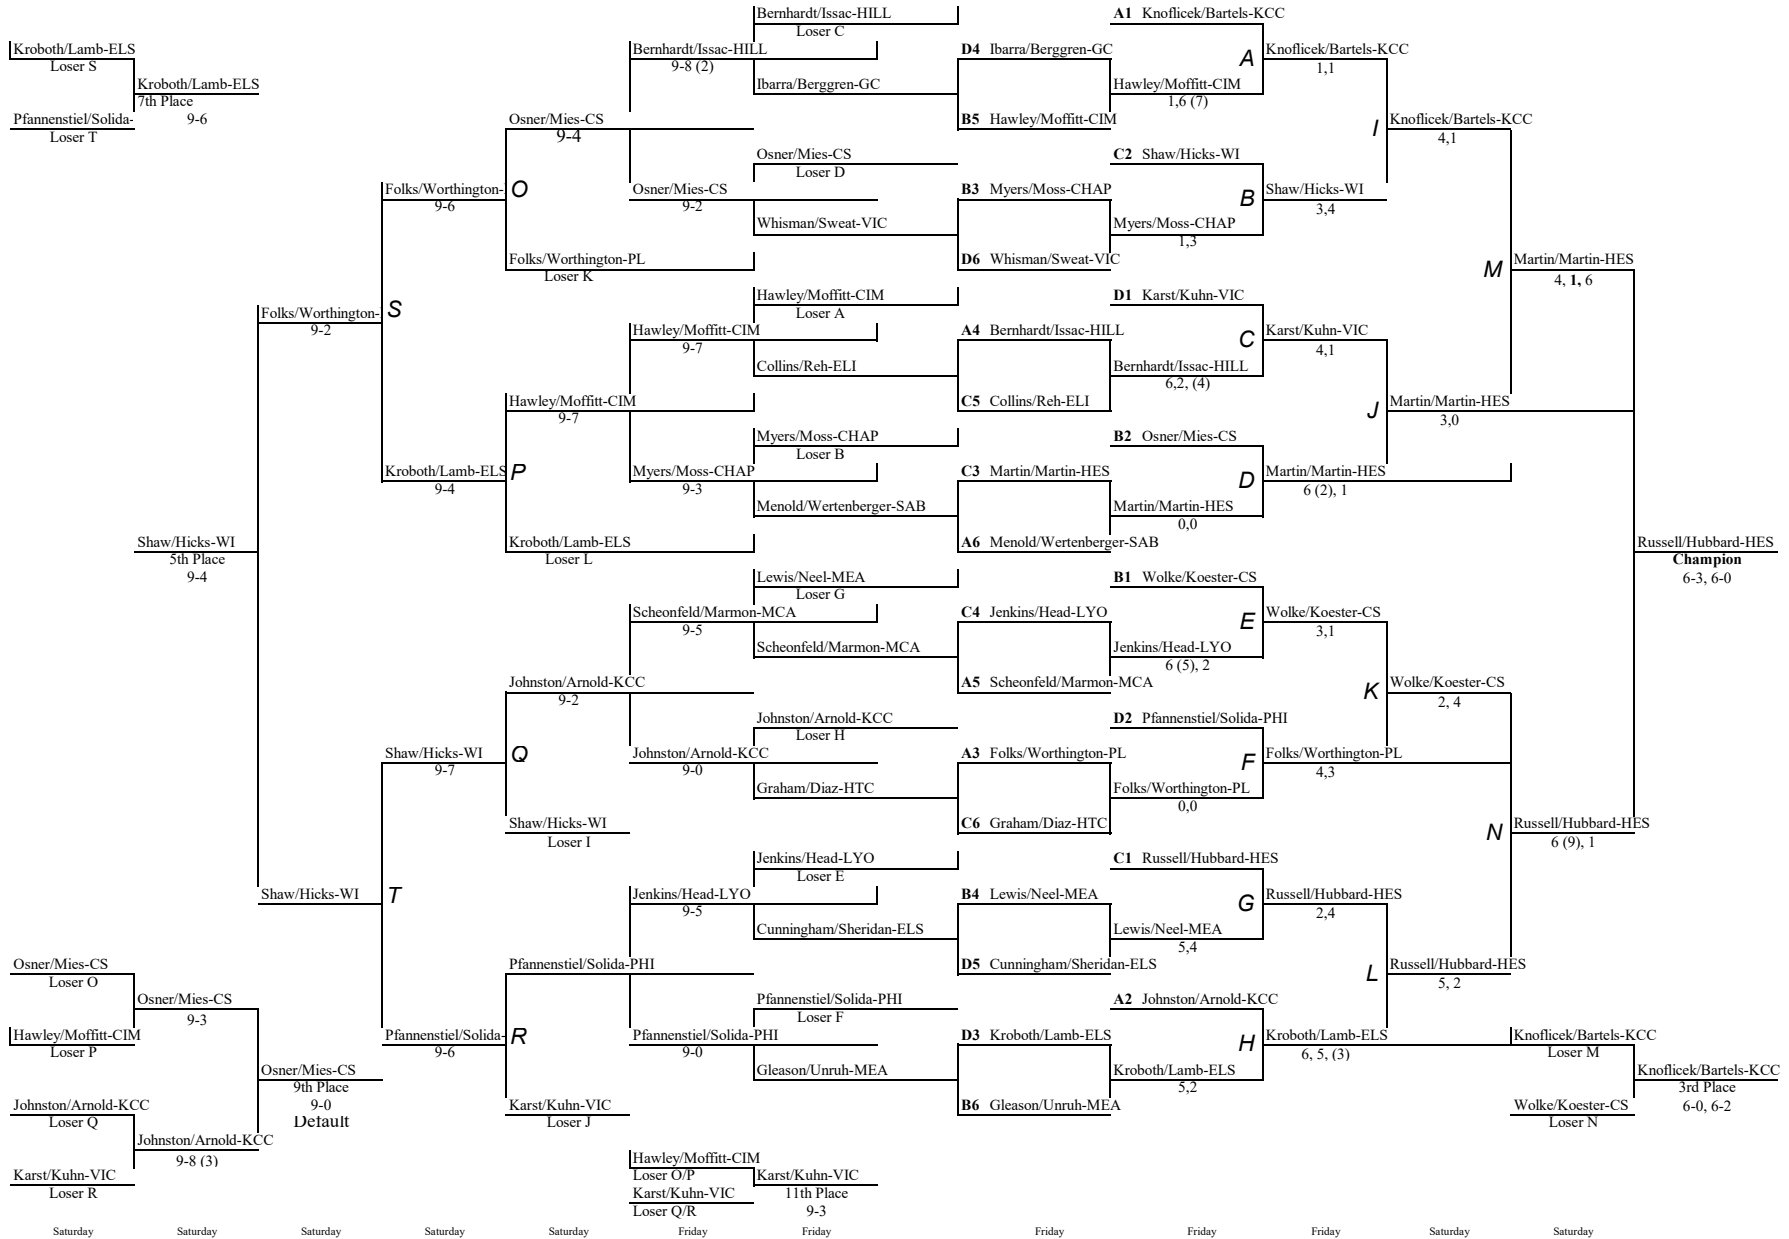

KANSAS STATE HIGH SCHOOL ACTIVITIES ASSOCIATION STATE TENNIS TOURNAMENT BRACKET

Tournament Date/Year: 10/13-10/14, 2017
Tournament Location: Harmon Park
Tournament Manager: Josh Poteet

Girls
Doubles

Class **3-2-1A**