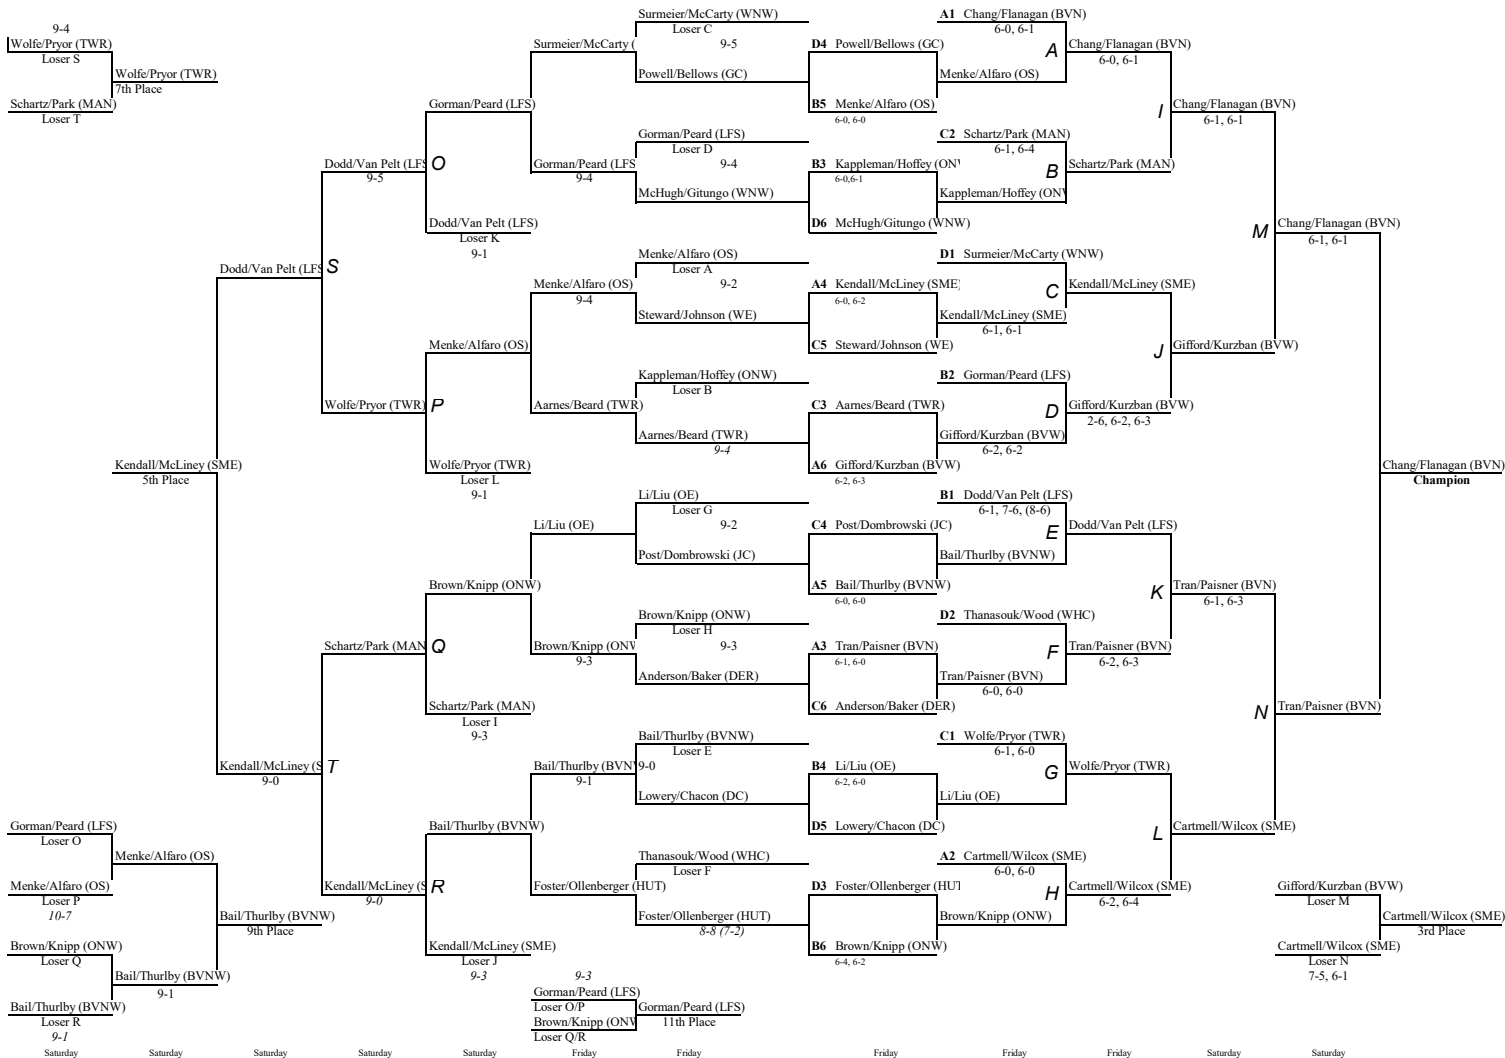

KANSAS STATE HIGH SCHOOL ACTIVITIES ASSOCIATION STATE TENNIS TOURNAMENT BRACKET

Tournament Date/Year: October 13-14, 2017
Tournament Location: Wichita-Riverside Tennis Ctr
Tournament Manager: Kevin Hartley/Kristin Kelley

Girls
Doubles   Class   6A