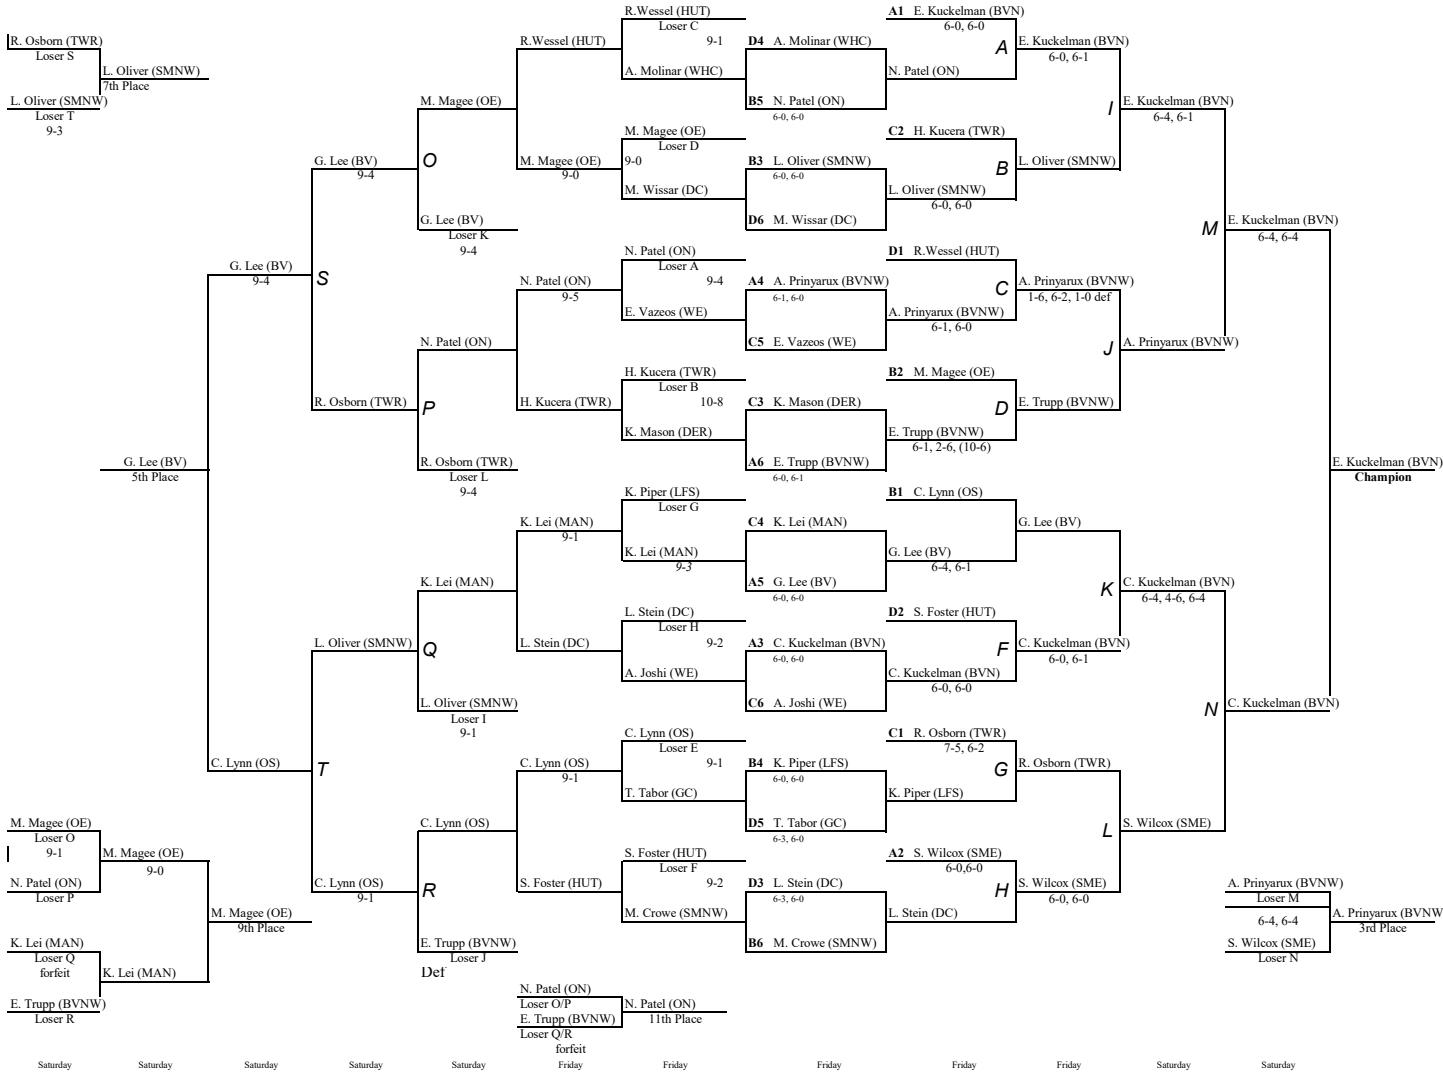

State Tennis Seeding

<u>Tournament Information</u>	
Class:	<u>6A</u>
Gender:	<u>Girls</u>
Year:	<u>2017</u>
Date:	<u>October 13-14</u>
Location:	<u>Wichita-Riverside Tennis Ctr</u>
Manager:	<u>Kevin Hartley/Kristin Kelley</u>

Singles

Regional Finish

State Seed	Regional	1	2	3	4	5	6
4	Garden City	R. Wessel (HUT)	S. Foster (HUT)	L. Stein (DC)	A. Molinar (WHC)	T. Tabor (GC)	M. Wissar (DC)
2	Olathe North	C. Lynn (OS)	M. Magee (OE)	L. Oliver (SMNW)	K. Piper (LFS)	N. Patel (ON)	M. Crowe (SMNW)
1	Overland Park-Blue Valley West	E. Kuckelman (BVN)	S. Wilcox (SME)	C. Kuckelman (BVN)	A. Prinyarux (BVNW)	G. Lee (BV)	E. Trupp (BVNW)
3	Topeka-Washburn Rural	R. Osborn (TWR)	H. Kucera (TWR)	K. Mason (DER)	K. Lei (MAN)	E. Vazeos (WE)	A. Joshi (WE)

Doubles

Regional Finish

State Seed	Regional	1	2	3	4	5	6
4	Garden City	Surmeier/McCarty (WNW)	Thanasouk/Wood (WHC)	Foster/Ollenberger (HUT)	Powell/Bellows (GC)	Lowery/Chacon (DC)	McHugh/Gitungo (WNW)
2	Olathe North	Dodd/Van Pelt (LFS)	Gorman/Peard (LFS)	Kappleman/Hoffey (ONW)	Li/Liu (OE)	Menke/Alfaro (OS)	Brown/Knipp (ONW)
1	Overland Park-Blue Valley West	Chang/Flanagan (BVN)	Cartmell/Wilcox (SME)	Tran/Paisner (BVN)	Kendall/McLiney (SME)	Bail/Thurlby (BVNW)	Gifford/Kurzban (BVW)
3	Topeka-Washburn Rural	Wolfe/Pryor (TWR)	Schartz/Park (MAN)	Aarnes/Beard (TWR)	Post/Dombrowski (JC)	Steward/Johnson (WE)	Anderson/Baker (DER)

Seeding Instructions:

1. Enter your classification, gender, year, date, location, and manager in cells B2 through B7 above (ex. 3-2-1A, Girls, 2011, October 13-14, Cimarron, David Ediger)
2. Enter in the regional site in column B and the qualifiers (in order) from that regional in columns D through I. Suggestion: put name followed by school abbr (ex. Jones-ME)
3. Enter in the seed (1-4) of each regional in column A at the seeding meeting
4. All first round entries should be on the brackets on the sheets "State Singles" and "State Doubles"
5. You will have to either type or copy information for the following rounds

KANSAS STATE HIGH SCHOOL ACTIVITIES ASSOCIATION STATE TENNIS TOURNAMENT BRACKET

Tournament Date/Year: October 13-14, 2017
Tournament Location: Wichita-Riverside Tennis Ctr
Tournament Manager: Kevin Hartley/Kristin Kelley

Girls
Singles   Class   6A