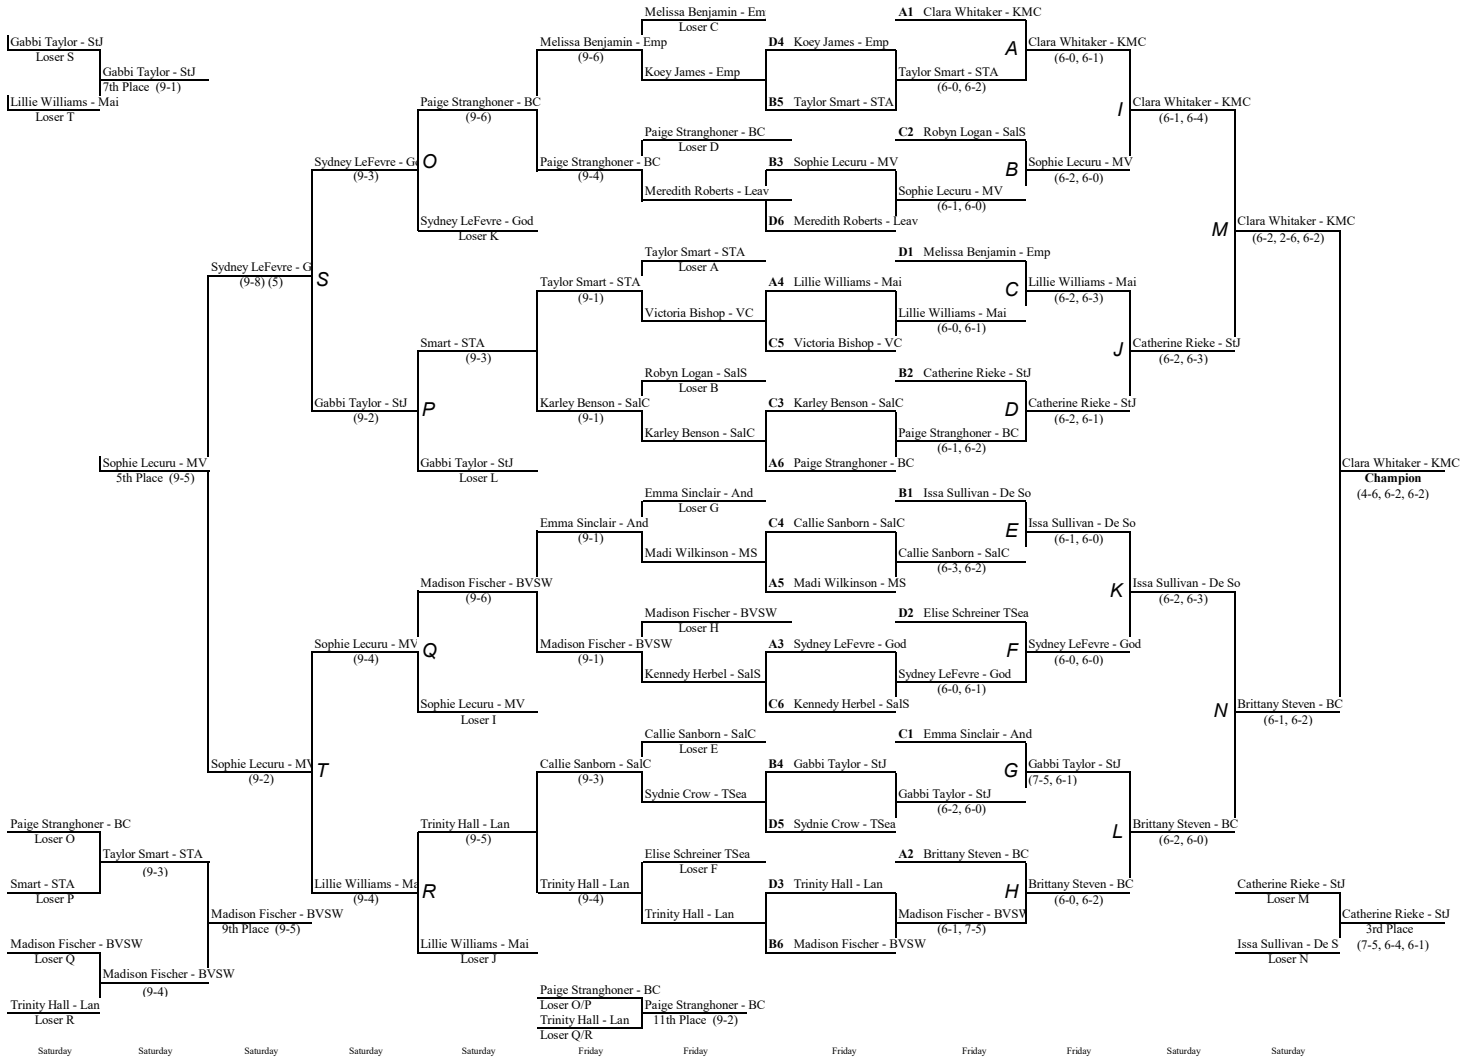

State Tennis Seeding

<u>Tournament Information</u>	
Class:	<u>5A</u>
Gender:	<u>Girls</u>
Year:	<u>2017</u>
Date:	<u>Oct 13-14</u>
Location:	<u>Maize South High School</u>
Manager:	<u>Curtis Klein</u>

Singles

Regional Finish

State Seed	Regional	1	2	3	4	5	6
2	De Soto	Issa Sullivan - De So	Catherine Rieke - StJ	Sophie Lecuru - MV	Gabbi Taylor - StJ	Taylor Smart - STA	Madison Fischer - BVSW
1	Goddard	Clara Whitaker - KMC	Brittany Steven - BC	Sydney LeFevre - God	Lillie Williams - Mai	Madi Wilkinson - MS	Paige Stranghoner - BC
4	Levenworth	Melissa Benjamin - Emp	Elise Schreiner TSea	Trinity Hall - Lan	Koey James - Emp	Sydney Crow - TSea	Meredith Roberts - Leav
3	Salina Central	Emma Sinclair - And	Robyn Logan - SalS	Karley Benson - SalC	Callie Sanborn - SalC	Victoria Bishop - VC	Kennedy Herbel - SalS

Doubles

Regional Finish

State Seed	Regional	1	2	3	4	5	6
3	De Soto	Bierbaum/Devine - StJ	Starkey/Kubicki/StJ	Schaffer/Roy - MV	Black/Law STA	Baden/Vogel - Pitt	Hanrahan/Brown STA
1	Goddard	House/Baldwin - KMC	Steven/Steven - BC	Adams/Cunningham - Mai	Queen/Fields - MS	Arnold/Vo - Mai	Crowdus/Powers - KMC
4	Levenworth	Cole/Casmus - Leav	Herrarte/Reynoso - Emp	Mance/Lowery - Lan	Dowd/Latendresse - TSea	Perez/Aceves - Emp	Biggs/Woodman - TSea
2	Salina Central	Normai/Rhodes - New	Stack/Holgerson SalC	Binau/Sharp - VC	Coleman/McAdoo - SalS	Coleman/Zamecnik - SalS	Kavanagh/Michaelis - SalC

Seeding Instructions:

1. Enter your classification, gender, year, date, location, and manager in cells B2 through B7 above (ex. 3-2-1A, Girls, 2011, October 13-14, Cimarron, David Ediger)
2. Enter in the regional site in column B and the qualifiers (in order) from that regional in columns D through I. Suggestion: put name followed by school abbr (ex. Jones-ME)
3. Enter in the seed (1-4) of each regional in column A at the seeding meeting
4. All first round entries should be on the brackets on the sheets "State Singles" and "State Doubles"
5. You will have to either type or copy information for the following rounds

KANSAS STATE HIGH SCHOOL ACTIVITIES ASSOCIATION STATE TENNIS TOURNAMENT BRACKET

Tournament Date/Year: Oct 13-14, 2017
Tournament Location: Maize South High School
Tournament Manager: Curtis Klein

Girls
Singles   Class   5A