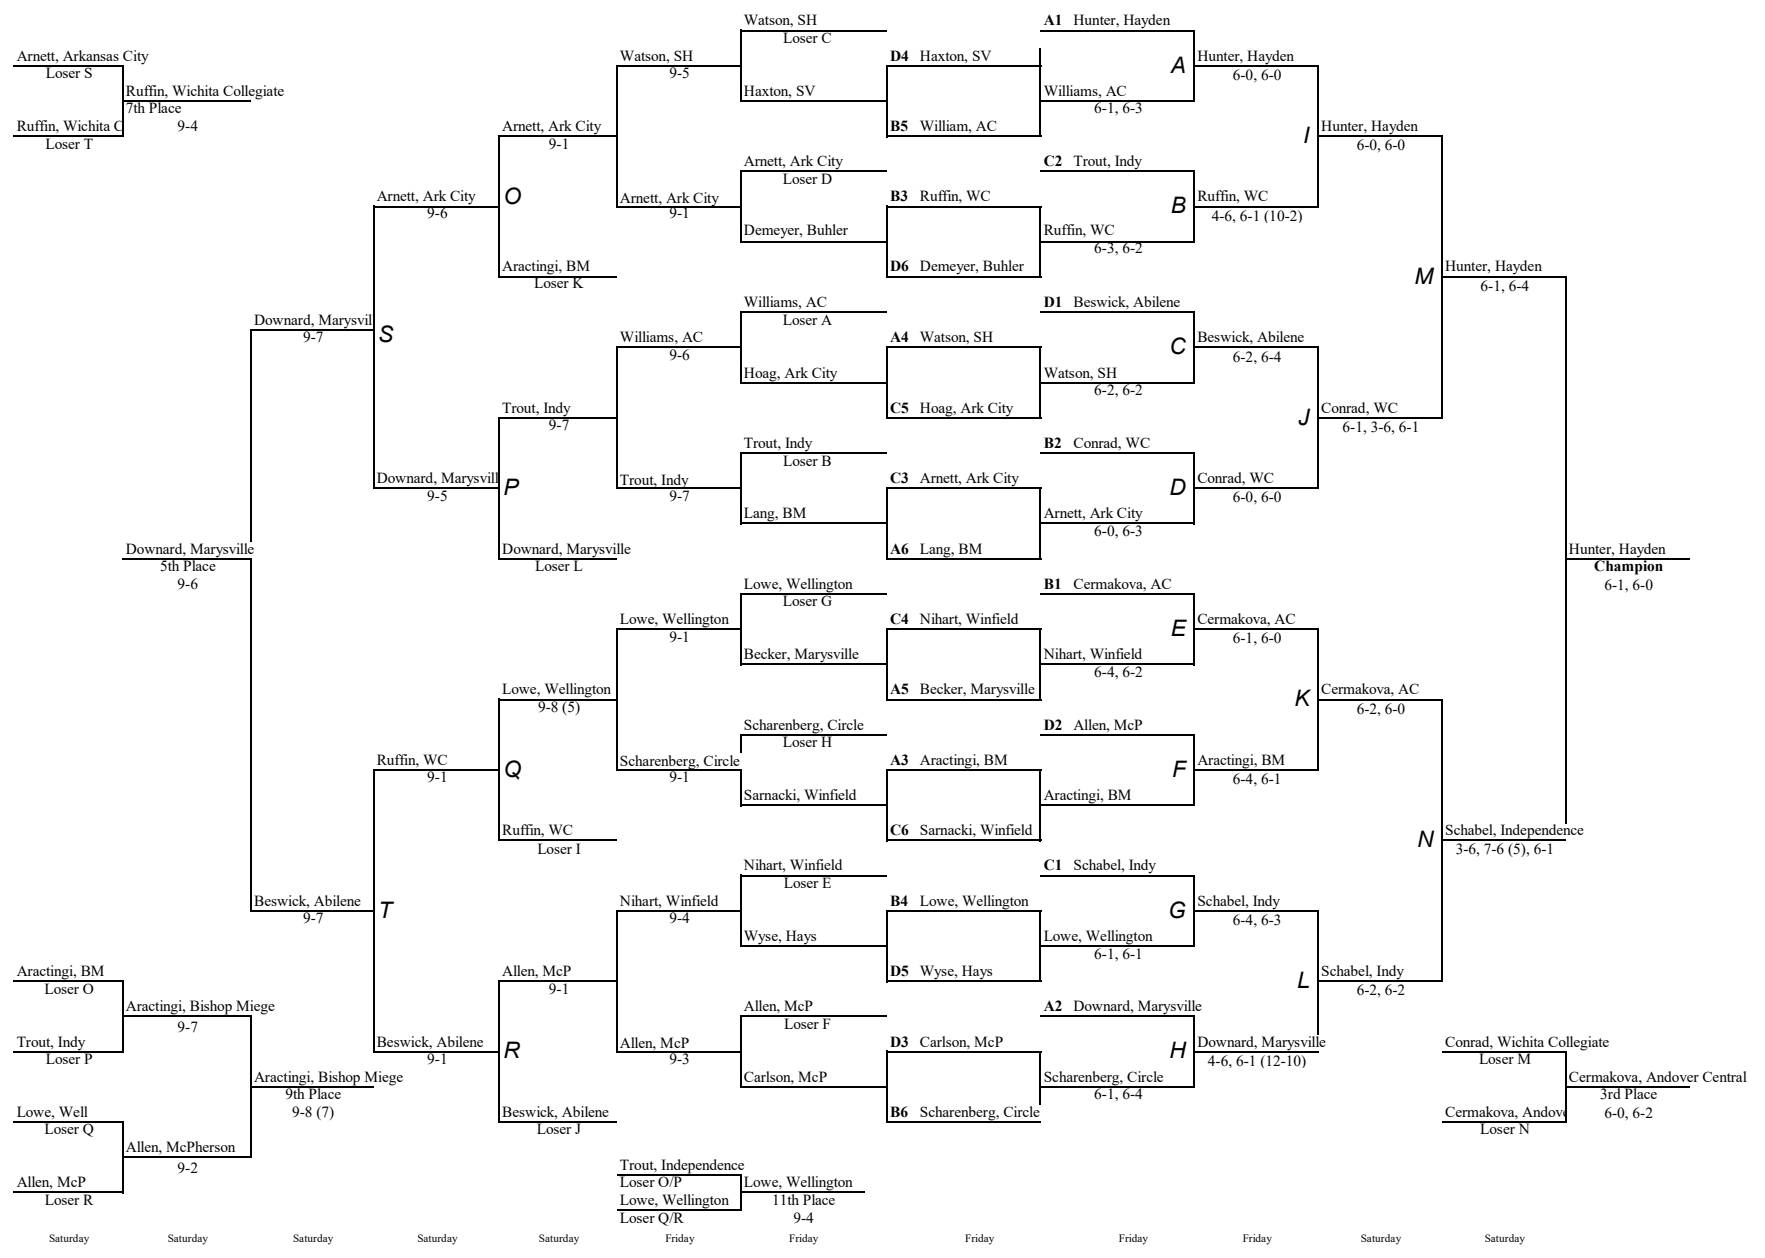

Tournament Information

Class: 4A

Gender: Girls

Year: 2017

Date: October 13-14

Location: Walter Blake Tennis Complex, Pratt

Manager: David Swank

State Tennis Seeding

Singles

Regional Finish

State Seed	Regional	1	2	3	4	5	6
4	Smoky Valley	Beswick, Abilene	Allen, McP	Carlson, McP	Haxton, SV	Wyse, Hays	Demeyer, Buhler
3	Parsons	Schabel, Indy	Trout, Indy	Arnett, Ark City	Nihart, Winfield	Hoag, Ark City	Sarnacki, Winfield
1	Hayden	Hunter, Hayden	Downard, Marysville	Aractingi, BM	Watson, SH	Becker, Marysville	Lang, BM
2	Wichita-Collegiate	Cermakova, AC	Conrad, WC	Ruffin, WC	Lowe, Wellington	William, AC	Scharenberg, Circle

Doubles

Regional Finish

State Seed	Regional	1	2	3	4	5	6
3	Smoky Valley	Bruce/Edmonson, McP	Coup/Olberding, Abilene	Esau/Frederick, Buhler	Davis/Loy, Chapman	Williams/Achilles, McP	Mann/White, Buhler
1	Parsons	Burr/Weathers, Ark City	Marquez/King, Indy	Priest/Bounvonxay, Winfield	Marquez/Julian, Indy	Wommack/Smith, Parsons	Walker/McChristian, Ark City
4	Hayden	Holthaus/Williams, Marysville	Markley/Wallis, Baldwin	Hammes/Comstock, Hayden	Moretti/Martinez, Baldwin	Mannebach/Harms, BM	Bruna/Roberts, Marysville
2	Wichita Collegiate	Lair/Geoffroy, WC	Adams/Aufdengarten, Wellington	Maddex/Sagehorn, AC	Rusk/Rusk, Wellington	Adams/Chase, Circle	Withrow/Lair, WC

Seeding Instructions:

1. Enter your classification, gender, year, date, location, and manager in cells B2 through B7 above (ex. 3-2-1A, Girls, 2011, October 13-14, Cimarron, David Ediger)
2. Enter in the regional site in column B and the qualifiers (in order) from that regional in columns D through I. Suggestion: put name followed by school abbr (ex. Jones-ME)
3. Enter in the seed (1-4) of each regional in column A at the seeding meeting
4. All first round entries should be on the brackets on the sheets "State Singles" and "State Doubles"
5. You will have to either type or copy information for the following rounds

**KANSAS STATE HIGH SCHOOL ACTIVITIES ASSOCIATION
STATE TENNIS TOURNAMENT BRACKET**

Tournament Date/Year: October 13-14, 2017
Tournament Location: Valter Blake Tennis Complex, Pratt
Tournament Manager: David Swank

Girls
Singles   Class   4A