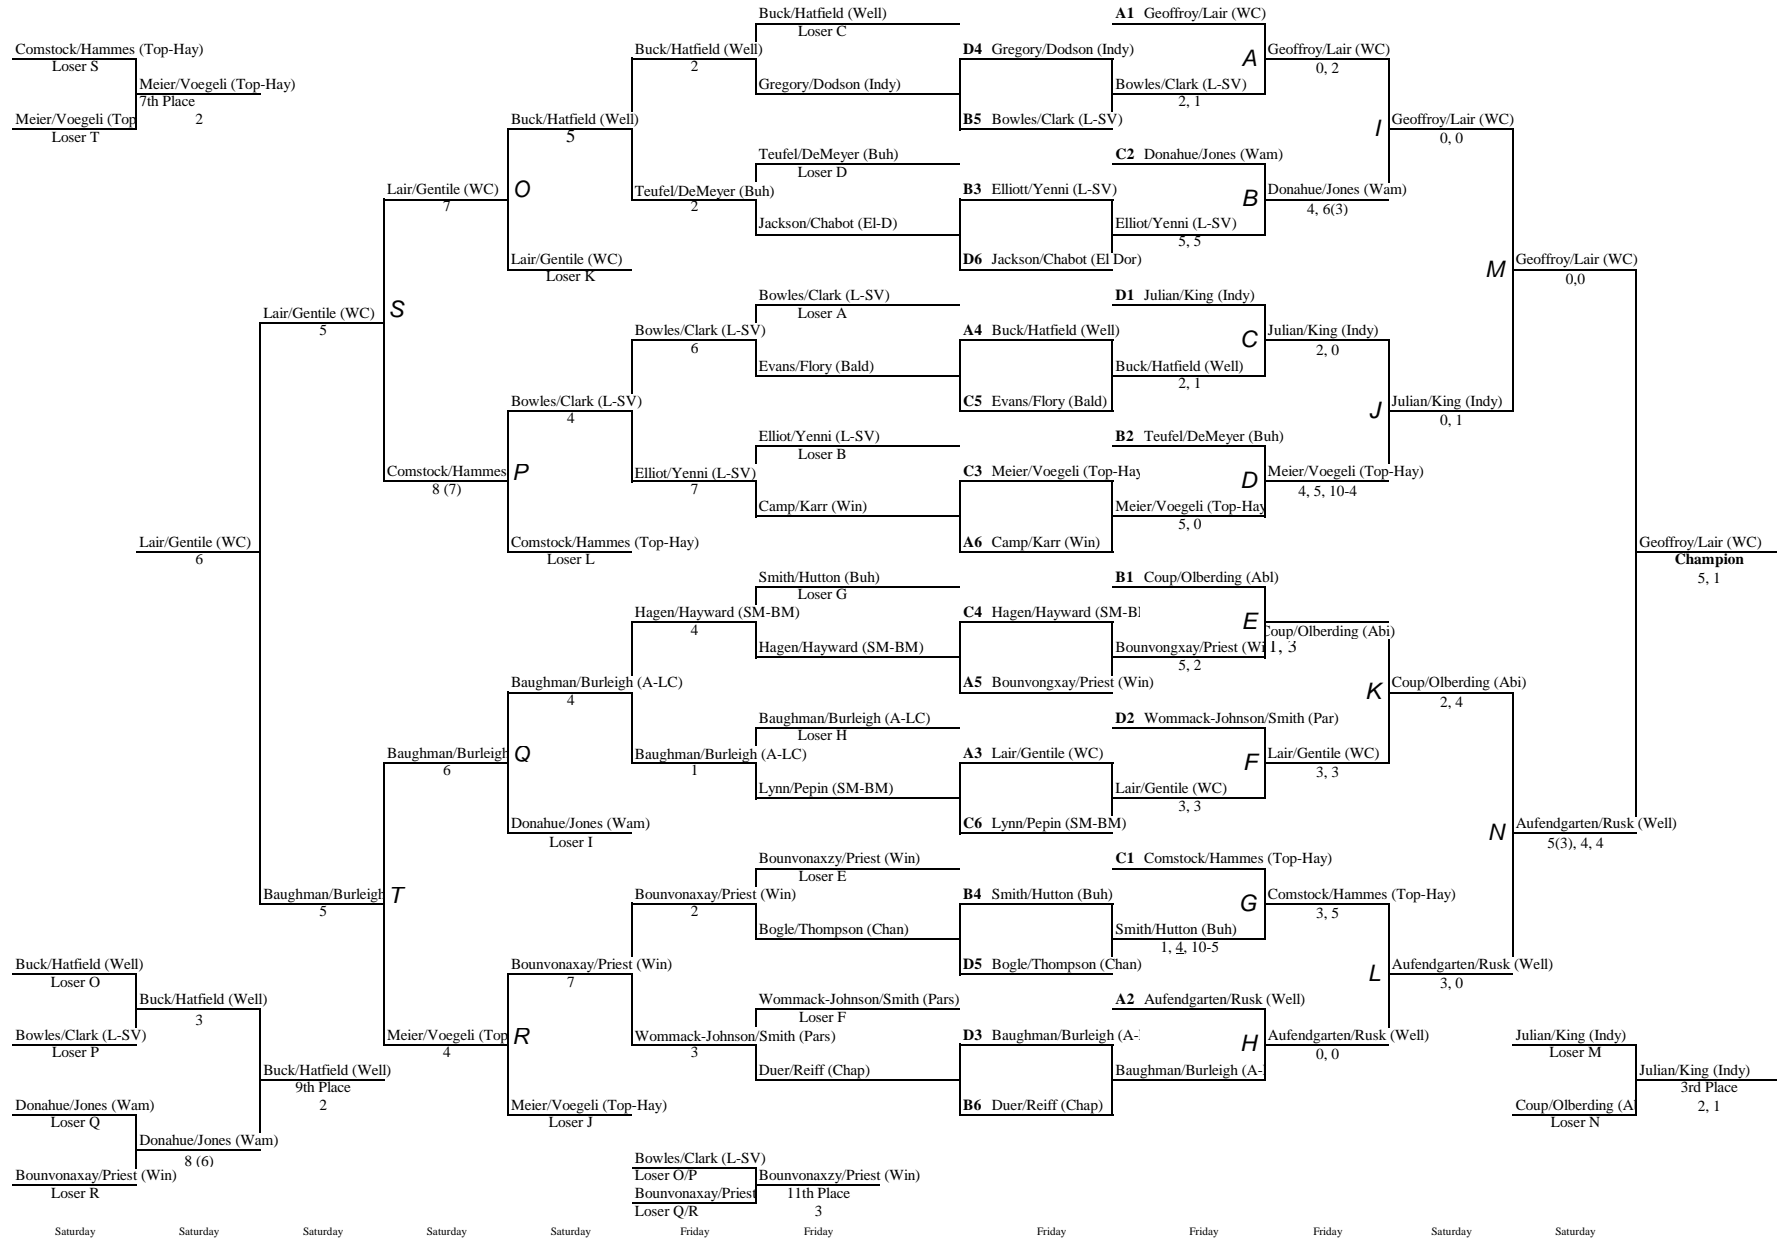

KANSAS STATE HIGH SCHOOL ACTIVITIES ASSOCIATION STATE TENNIS TOURNAMENT BRACKET

Tournament Date/Year: 10/12-10/13, 2018
Tournament Location: Topeka-Hayden (Kossover)
Tournament Manager: Christy Sheetz

Girls
Doubles
Class 4A