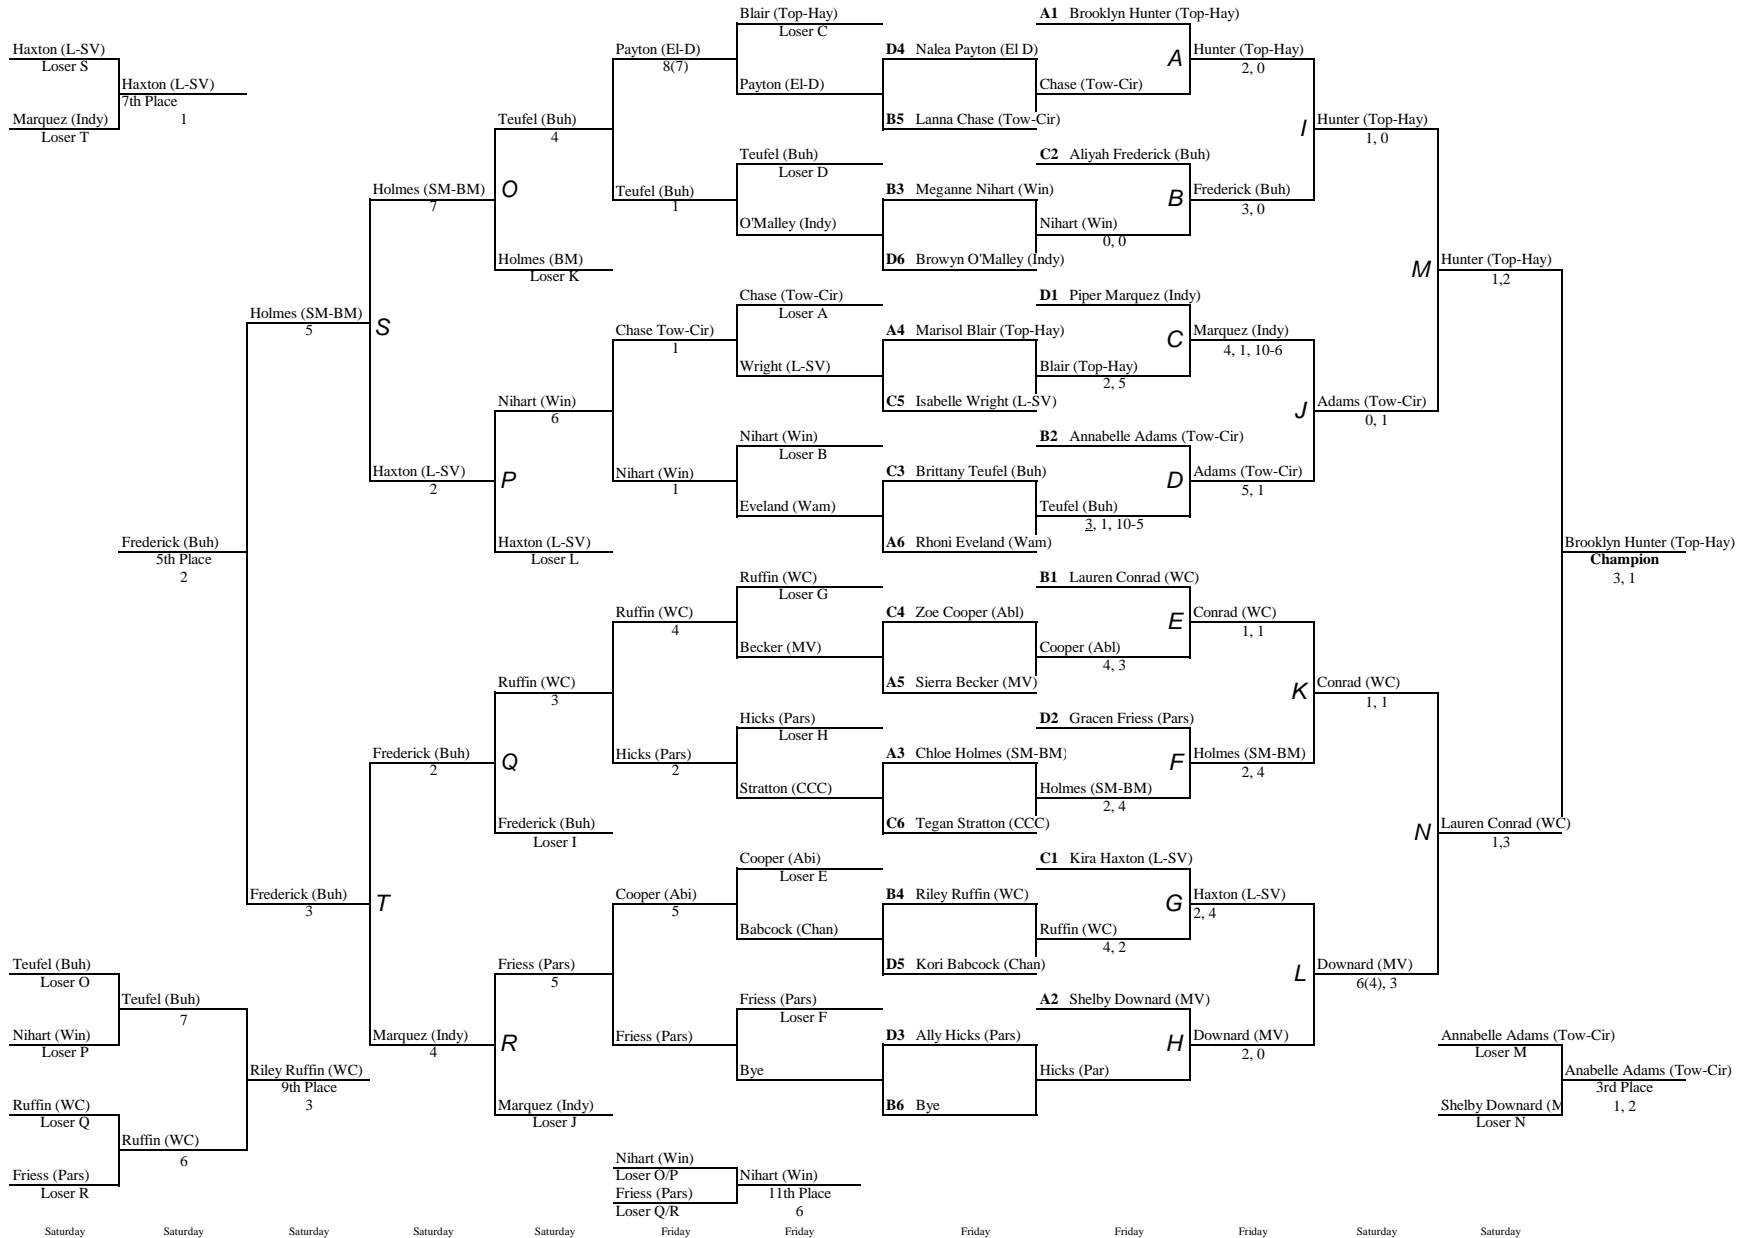

Tournament Information

Class: 4A
Gender: Girls
Year: 2018
Date: 10/12-10/13
Location: Topeka-Hayden (Kossover)
Manager: Christy Sheetz

State Tennis Seeding

Singles

Regional Finish

State Seed	Regional	1	2	3	4	5	6
3	Buhler HS	Kira Haxton (L-SV)	Aliyah Frederick (Buh)	Brittany Teufel (Buh)	Zoe Cooper (Abl)	Isabelle Wright (L-SV)	Tegan Stratton (CCC)
4	Independce HS	Piper Marquez (Indy)	Gracen Friess (Pars)	Ally Hicks (Pars)	Nalea Payton (El D)	Kori Babcock (Chan)	Browyn O'Malley (Indy)
1	Bishop Miede HS	Brooklyn Hunter (Top-Hay)	Shelby Downard (MV)	Chloe Holmes (SM-BM)	Marisol Blair (Top-Hay)	Sierra Becker (MV)	Rhoni Eveland (Wam)
2	Wellington HS	Lauren Conrad (WC)	Annabelle Adams (Tow-Cir)	Meganne Nihart (Win)	Riley Ruffin (WC)	Lanna Chase (Tow-Cir)	Bye

Doubles

Regional Finish

State Seed	Regional	1	2	3	4	5	6
2	Buhler HS	Coup/Olberding (Abl)	Teufel/DeMeyer (Buh)	Elliott/Yenni (L-SV)	Smith/Hutton (Buh)	Bowles/Clark (L-SV)	Duer/Reiff (Chap)
4	Independce HS	Julian/King (Indy)	Wommack-Johnson/Smith (Par)	Baughman/Burleigh (A-LC)	Gregory/Dodson (Indy)	Bogle/Thompson (Chan)	Jackson/Chabot (El Dor)
3	Bishop Miede HS	Comstock/Hammes (Top-Hay)	Donahue/Jones (Wam)	Meier/Voegeli (Top-Hay)	Hagen/Hayward (SM-BM)	Evans/Flory (Bald)	Lynn/Pepin (SM-BM)
1	Wellington HS	Geoffroy/Lair (WC)	Aufendgarten/Rusk (Well)	Lair/Gentile (WC)	Buck/Hatfield (Well)	Bounvongxay/Priest (Win)	Camp/Karr (Win)

Seeding Instructions:

1. Enter your classification, gender, year, date, location, and manager in cells B2 through B7 above (ex. 3-2-1A, Girls, 2011, October 13-14, Cimarron, David Ediger)
2. Enter in the regional site in column B and the qualifiers (in order) from that regional in columns D through I. Suggestion: put name followed by school abbr (ex. Jones-ME)
3. Enter in the seed (1-4) of each regional in column A at the seeding meeting
4. All first round entries should be on the brackets on the sheets "State Singles" and "State Doubles"
5. You will have to either type or copy information for the following rounds

KANSAS STATE HIGH SCHOOL ACTIVITIES ASSOCIATION

STATE TENNIS TOURNAMENT BRACKET

Tournament Date/Year: 10/12-10/13, 2018
Tournament Location: Topeka-Hayden (Kossover)
Tournament Manager: Christy Sheetz

Girls
Singles **Class** 4A