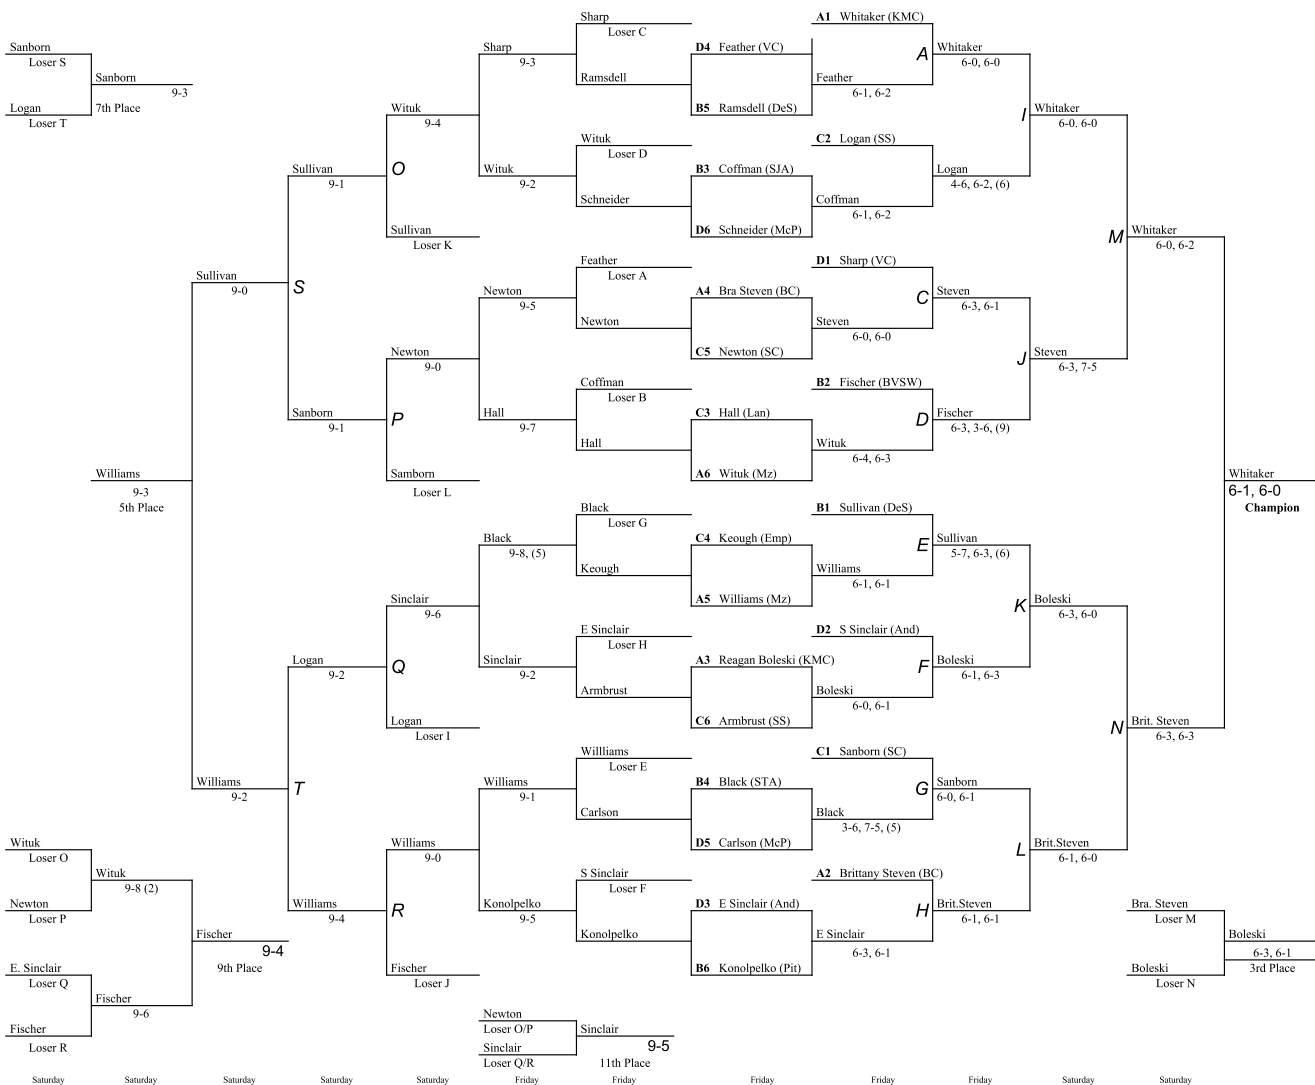

Tournament Information

Class: 5A
Gender: Girls
Year: 2018
Date: Oct 12th and 13th
Location: Emporia
Manager: Curtis Simons & Matt Irby

State Tennis Seeding

Singles

Regional Finish

State Seed	Regional	1	2	3	4	5	6
1	Goddard-Eisenhower	Whitaker (KMC)	Brittany Steven (BC)	Reagan Boleski (KMC)	Bra Steven (BC)	Williams (Mz)	Wituk (Mz)
2	St. James Academy	Sullivan (DeS)	Fischer (BVSU)	Coffman (SJA)	Black (STA)	Ramsdell (DeS)	Konolpelko (Pit)
3	Topeka West	Sanborn (SC)	Logan (SS)	Hall (Lan)	Keough (Emp)	Newton (SC)	Armbrust (SS)
4	Valley Center	Sharp (VC)	S Sinclair (And)	E Sinclair (And)	Feather (VC)	Carlson (McP)	Schneider (McP)

Doubles

Regional Finish

State Seed	Regional	1	2	3	4	5	6
1	Goddard-Eisenhower	Burr/Arnett (Ark)	Steven/Stranghoner (BC)	Baldwin/Fury (KMC)	Steven/Esfeld (BC)	Adams/Cunningham (Mz)	Messenger/Wells (Ark)
2	St. James Academy	Devine/Taylor (SJA)	Book/Biondo (SJA)	Dunn/Hunrahan (STA)	Ashford/Hoffine (BSHS)	Gay/Derley (STA)	Ervin/Putnam (BVSU)
3	Topeka West	McAdoo/Zamecnik (SS)	Stack/Holgerson (SC)	Coleman/Nunemaker (SS)	Phelps/Geihlsler (SC)	Dowd/Sadowska (Sea)	Brooks/Stegman (TW)
4	Valley Center	Bruce/Allen (McP)	Haenggi/Williams (AndC)	Rhodes/Gillispie (New)	Achilles/Achilles (McP)	Harden/Bedecarratz (VC)	Tallman/Geoffroy (AndC)

Seeding Ins shford/Hoffine

1. Enter your classification, gender, year, date, location, and manager in cells B2 through B7 above (ex. 3-2-1A, Girls, 2011, October 13-14, Cimarron, David Ediger)
2. Enter in the regional site in column B and the qualifiers (in order) from that regional in columns D through I. Suggestion: put name followed by school abbr (ex. Jones-ME)
3. Enter in the seed (1-4) of each regional in column A at the seeding meeting
4. All first round entries should be on the brackets on the sheets "State Singles" and "State Doubles"
5. You will have to either type or copy information for the following rounds

KANSAS STATE HIGH SCHOOL ACTIVITIES ASSOCIATION STATE TENNIS TOURNAMENT BRACKET

Tournament Date/Year: Oct 12th and 13th, 2018
Tournament Location: Emporia
Tournament Manager: Curtis Simons & Matt Irby

Girls
Singles

Class   5A