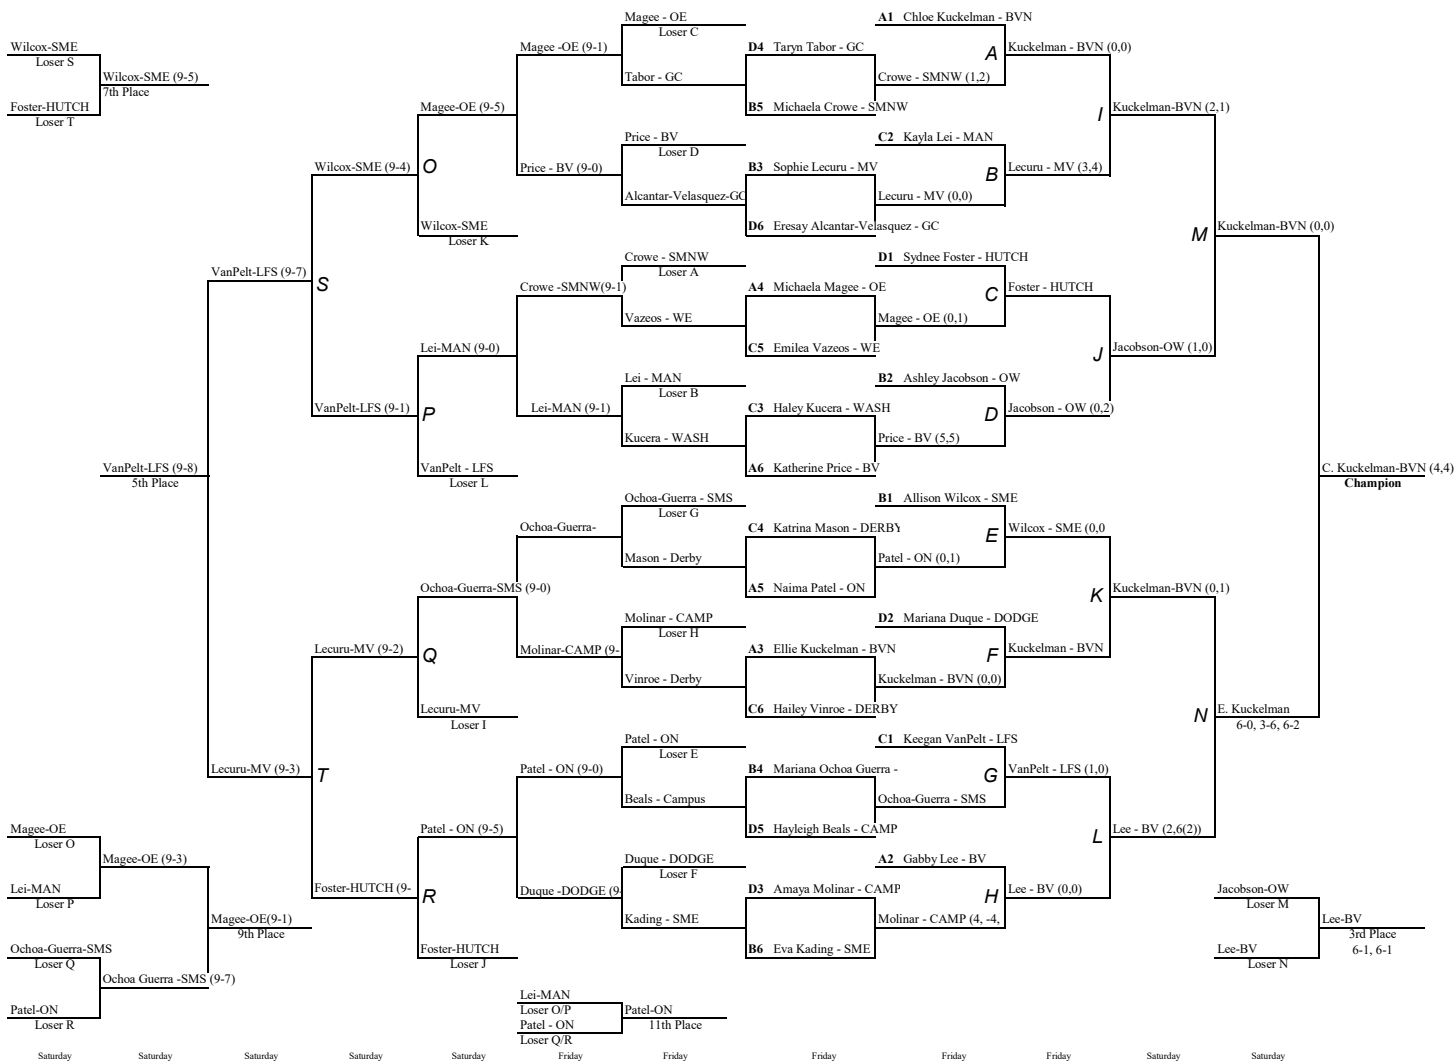

Tournament Information

Class: 6A
Gender: Girls
Year: 2018
Date: Oct. 11-12
Location: College Boulevard Activity Center
Manager: Josh Price/Wendy Robinson

State Tennis Seeding

Singles

Regional Finish

State Seed	Regional	1	2	3	4	5	6
1	Olathe Northwest HS	Chloe Kuckelman - BVN	Gabby Lee - BV	Ellie Kuckelman - BVN	Michaela Magee - OE	Naima Patel - ON	Katherine Price - BV
2	Mill Valley HS	Allison Wilcox - SME	Ashley Jacobson - OW	Sophie Lecuru - MV	Mariana Ochoa Guerra - SMS	Michaela Crowe - SMNW	Eva Kading - SME
3	Wichita East HS	Keegan VanPelt - LFS	Kayla Lei - MAN	Haley Kucera - WASH	Katrina Mason - DERBY	Emilea Vazeos - WE	Hailey Vinroe - DERBY
4	Dodge City HS	Sydnee Foster - HUTCH	Mariana Duque - DODGE	Amaya Molinar - CAMP	Taryn Tabor - GC	Hayleigh Beals - CAMP	Eresay Alcantar-Velasquez - GC

Doubles

Regional Finish

State Seed	Regional	1	2	3	4	5	6
1	Olathe Northwest HS	Flanagan/O'Brien - BVN	Gifford/Kurzban - BVW	Lynn/Alfaro - OS	Gupta/Trysla - BVN	Mylavarapu/Desimone - BV	Thurlby/Parrish - BVNW
2	Mill Valley HS	Kendall/Epstein-SME	Ragland/Cartmell - SME	Cole/Casmus - LEAV	Roy/Altman - MV	Novak/Hanna - SMS	Deatherage/Moore - SMW
3	Wichita East HS	Gorman/Piper - LFS	Schartz/Park - MAN	Peard/Veeder - LFS	Pryor/Wichman - RURAL	Bradbury/Robinett - RURAL	Anderson/Agpoon - DERBY
4	Dodge City HS	Thanasouk/Ames - CAMP	Foster/Ollenburger - HUTCH	Foster/Railsback - HUTCH	Linenburger/Riggs - GC	Stratton/Correll-Renfro - WS	Trombley/Garcia - DODGE

Seeding Instructions:

1. Enter your classification, gender, year, date, location, and manager in cells B2 through B7 above (ex. 3-2-1A, Girls, 2011, October 13-14, Cimarron, David Ediger)
2. Enter in the regional site in column B and the qualifiers (in order) from that regional in columns D through I. Suggestion: put name followed by school abbr (ex. Jones-ME)
3. Enter in the seed (1-4) of each regional in column A at the seeding meeting
4. All first round entries should be on the brackets on the sheets "State Singles" and "State Doubles"
5. You will have to either type or copy information for the following rounds

KANSAS STATE HIGH SCHOOL ACTIVITIES ASSOCIATION STATE TENNIS TOURNAMENT BRACKET

Tournament Date/Year: Oct. 11-12, 2018
Tournament Location: College Boulevard Activity Center
Tournament Manager: Josh Price/Wendy Robinson

Girls
Singles

Class 6A