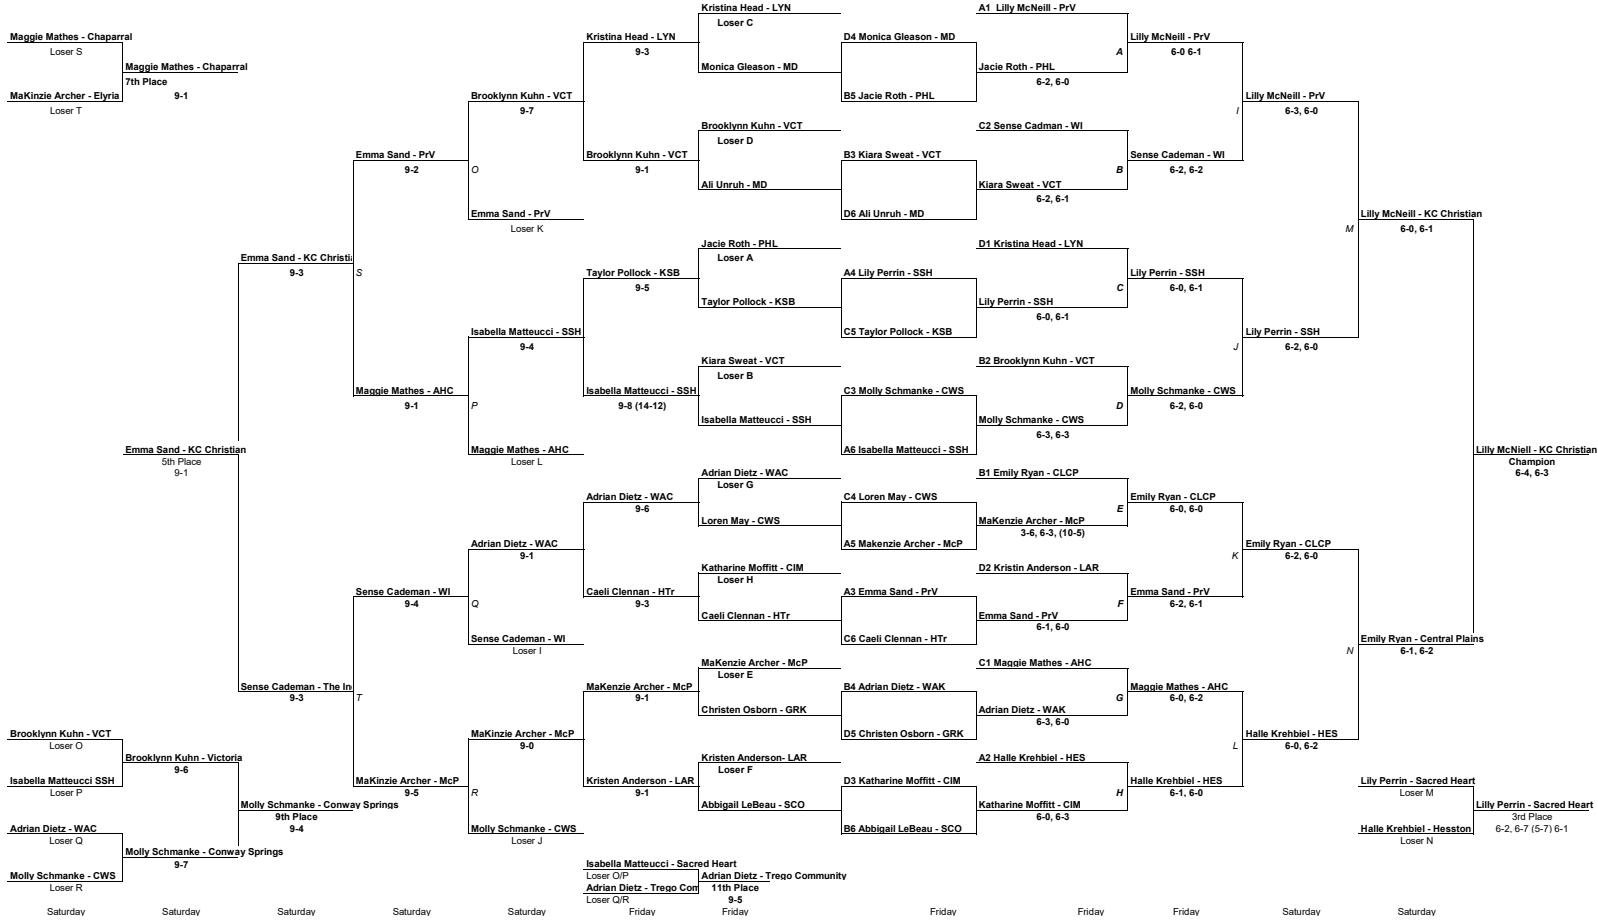

STATE TENNIS TOURNAMENT BRACKET

Tournament Date/Year: October 12-13, 2018
Tournament Location: PRATT
Tournament Manager: R. Van Wyhe

Singles Class 3A

STATE TENNIS TOURNAMENT BRACKET

Tournament Date/Year: Oct 12-13 2018
Tournament Location: PRAATT
Tournament Manager: R. Van Wyhe