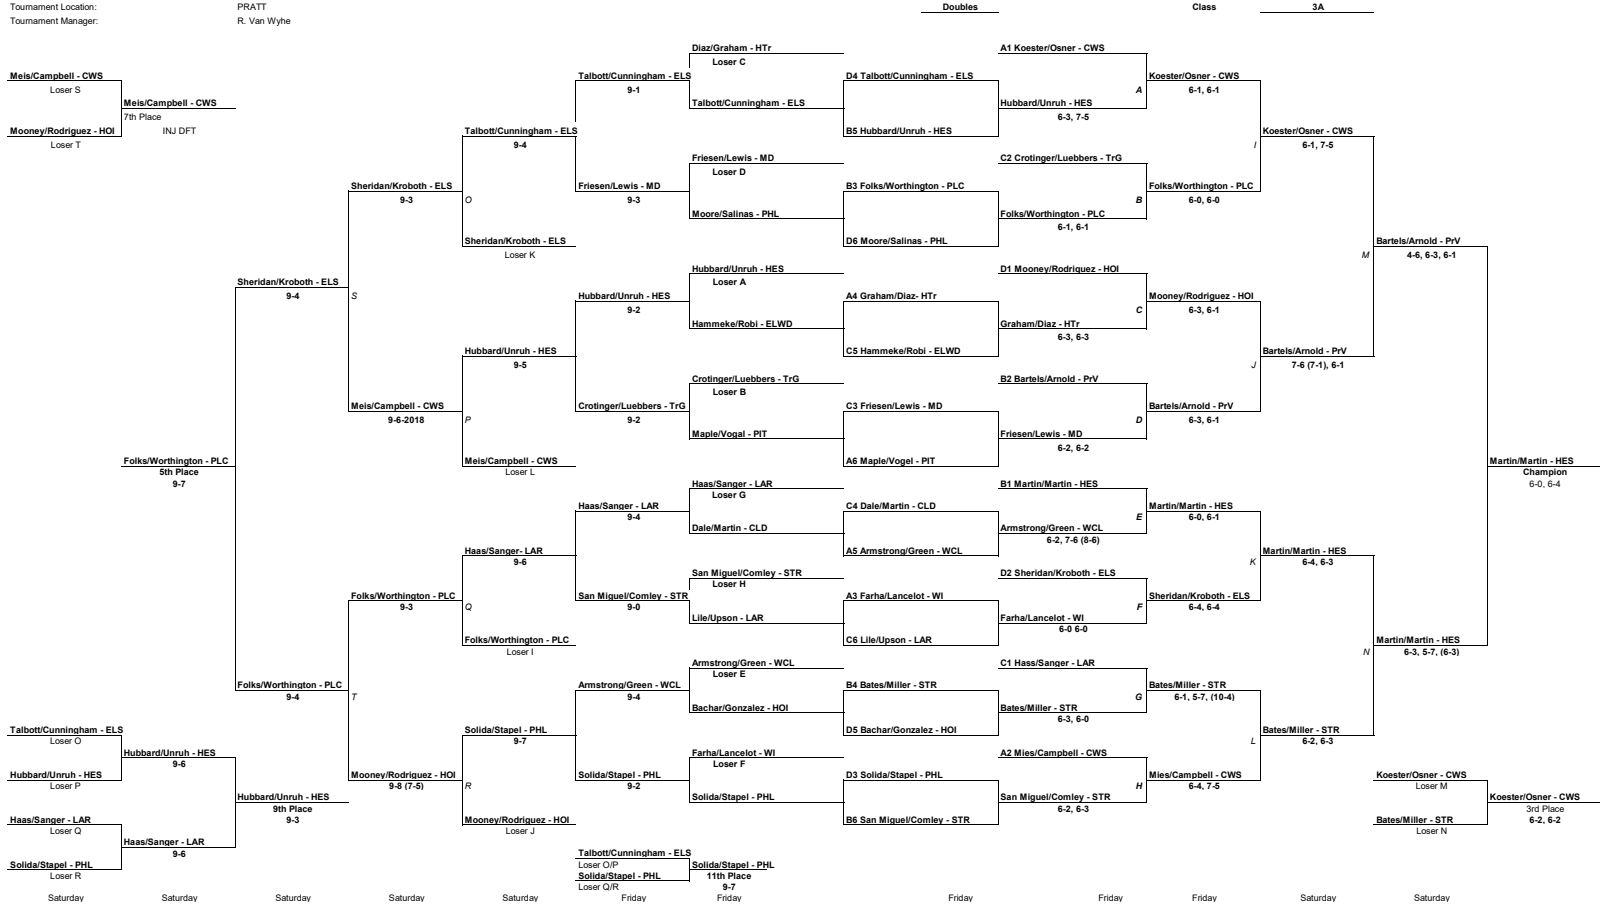

STATE TENNIS TOURNAMENT BRACKET

Tournament Date/Year: October 12-13, 2018
Tournament Location: PRATT
Tournament Manager: R. Van Wyhe

Singles Class 3A

STATE TENNIS TOURNAMENT BRACKET

Tournament Date/Year: Oct 12-13 2018
Tournament Location: PRAATT
Tournament Manager: R. Van Wyhe