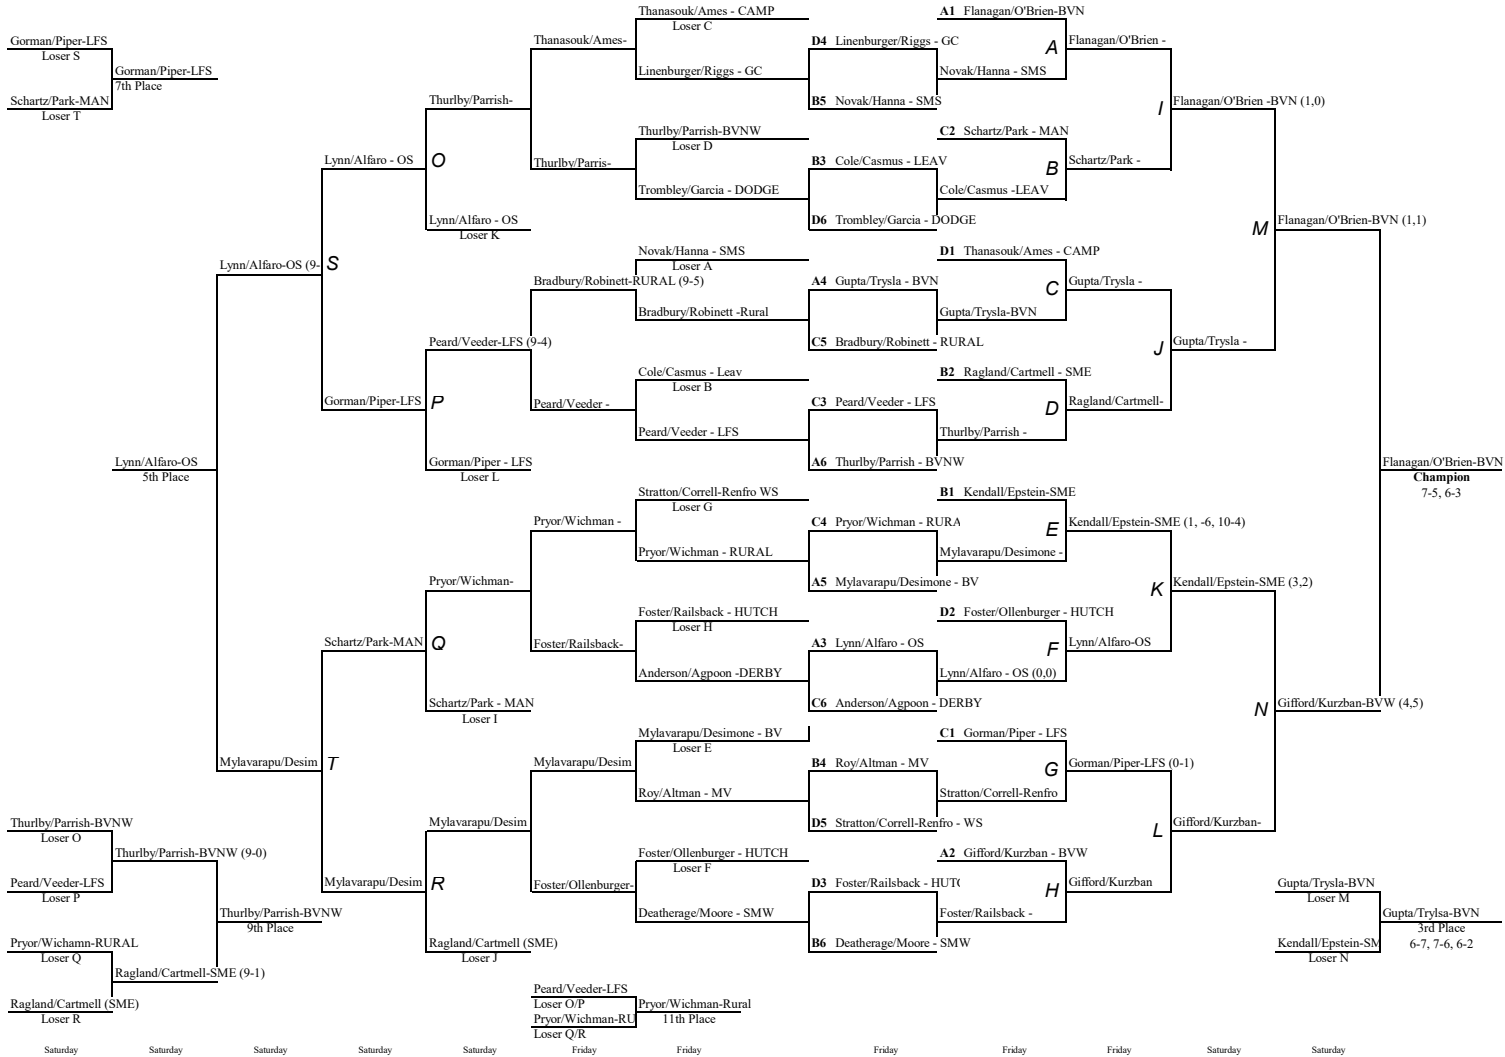

KANSAS STATE HIGH SCHOOL ACTIVITIES ASSOCIATION STATE TENNIS TOURNAMENT BRACKET

Tournament Date/Year: Oct. 11-12, 2018
Tournament Location: College Boulevard Activity Center
Tournament Manager: Josh Price/Wendy Robinson

Girls
Doubles   Class   6A