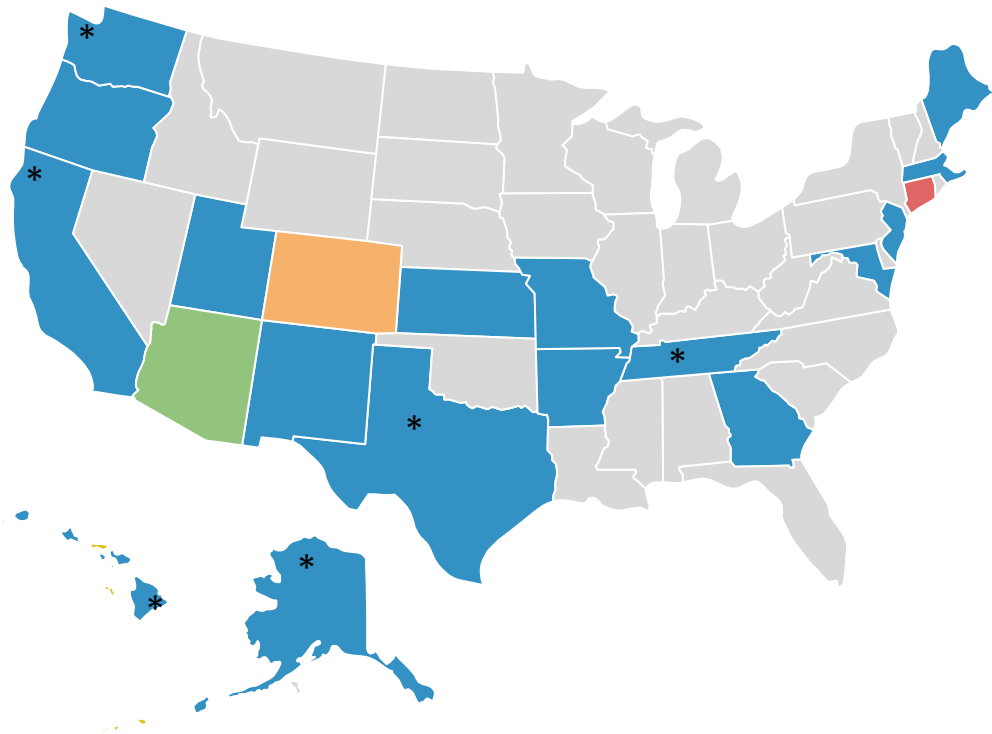

States Holding Girls Championships

Georgia, Oregon, Missouri, Maine
Massachusetts, and New Jersey held an official girls state championship for 2018-19.
Kansas, Maryland, Arkansas & New Mexico approved for 2019-20. Utah approved for 2020-21.

Colorado (two year pilot program)
voted to approve an official
state championship for 2020-21

Arizona voted emerging sport status with a
state championship starting in 2018-19

Connecticut will hold a Girls Wrestling
Invitational for 2019-20

*Original 6 Sanctioned states - 1998-2015